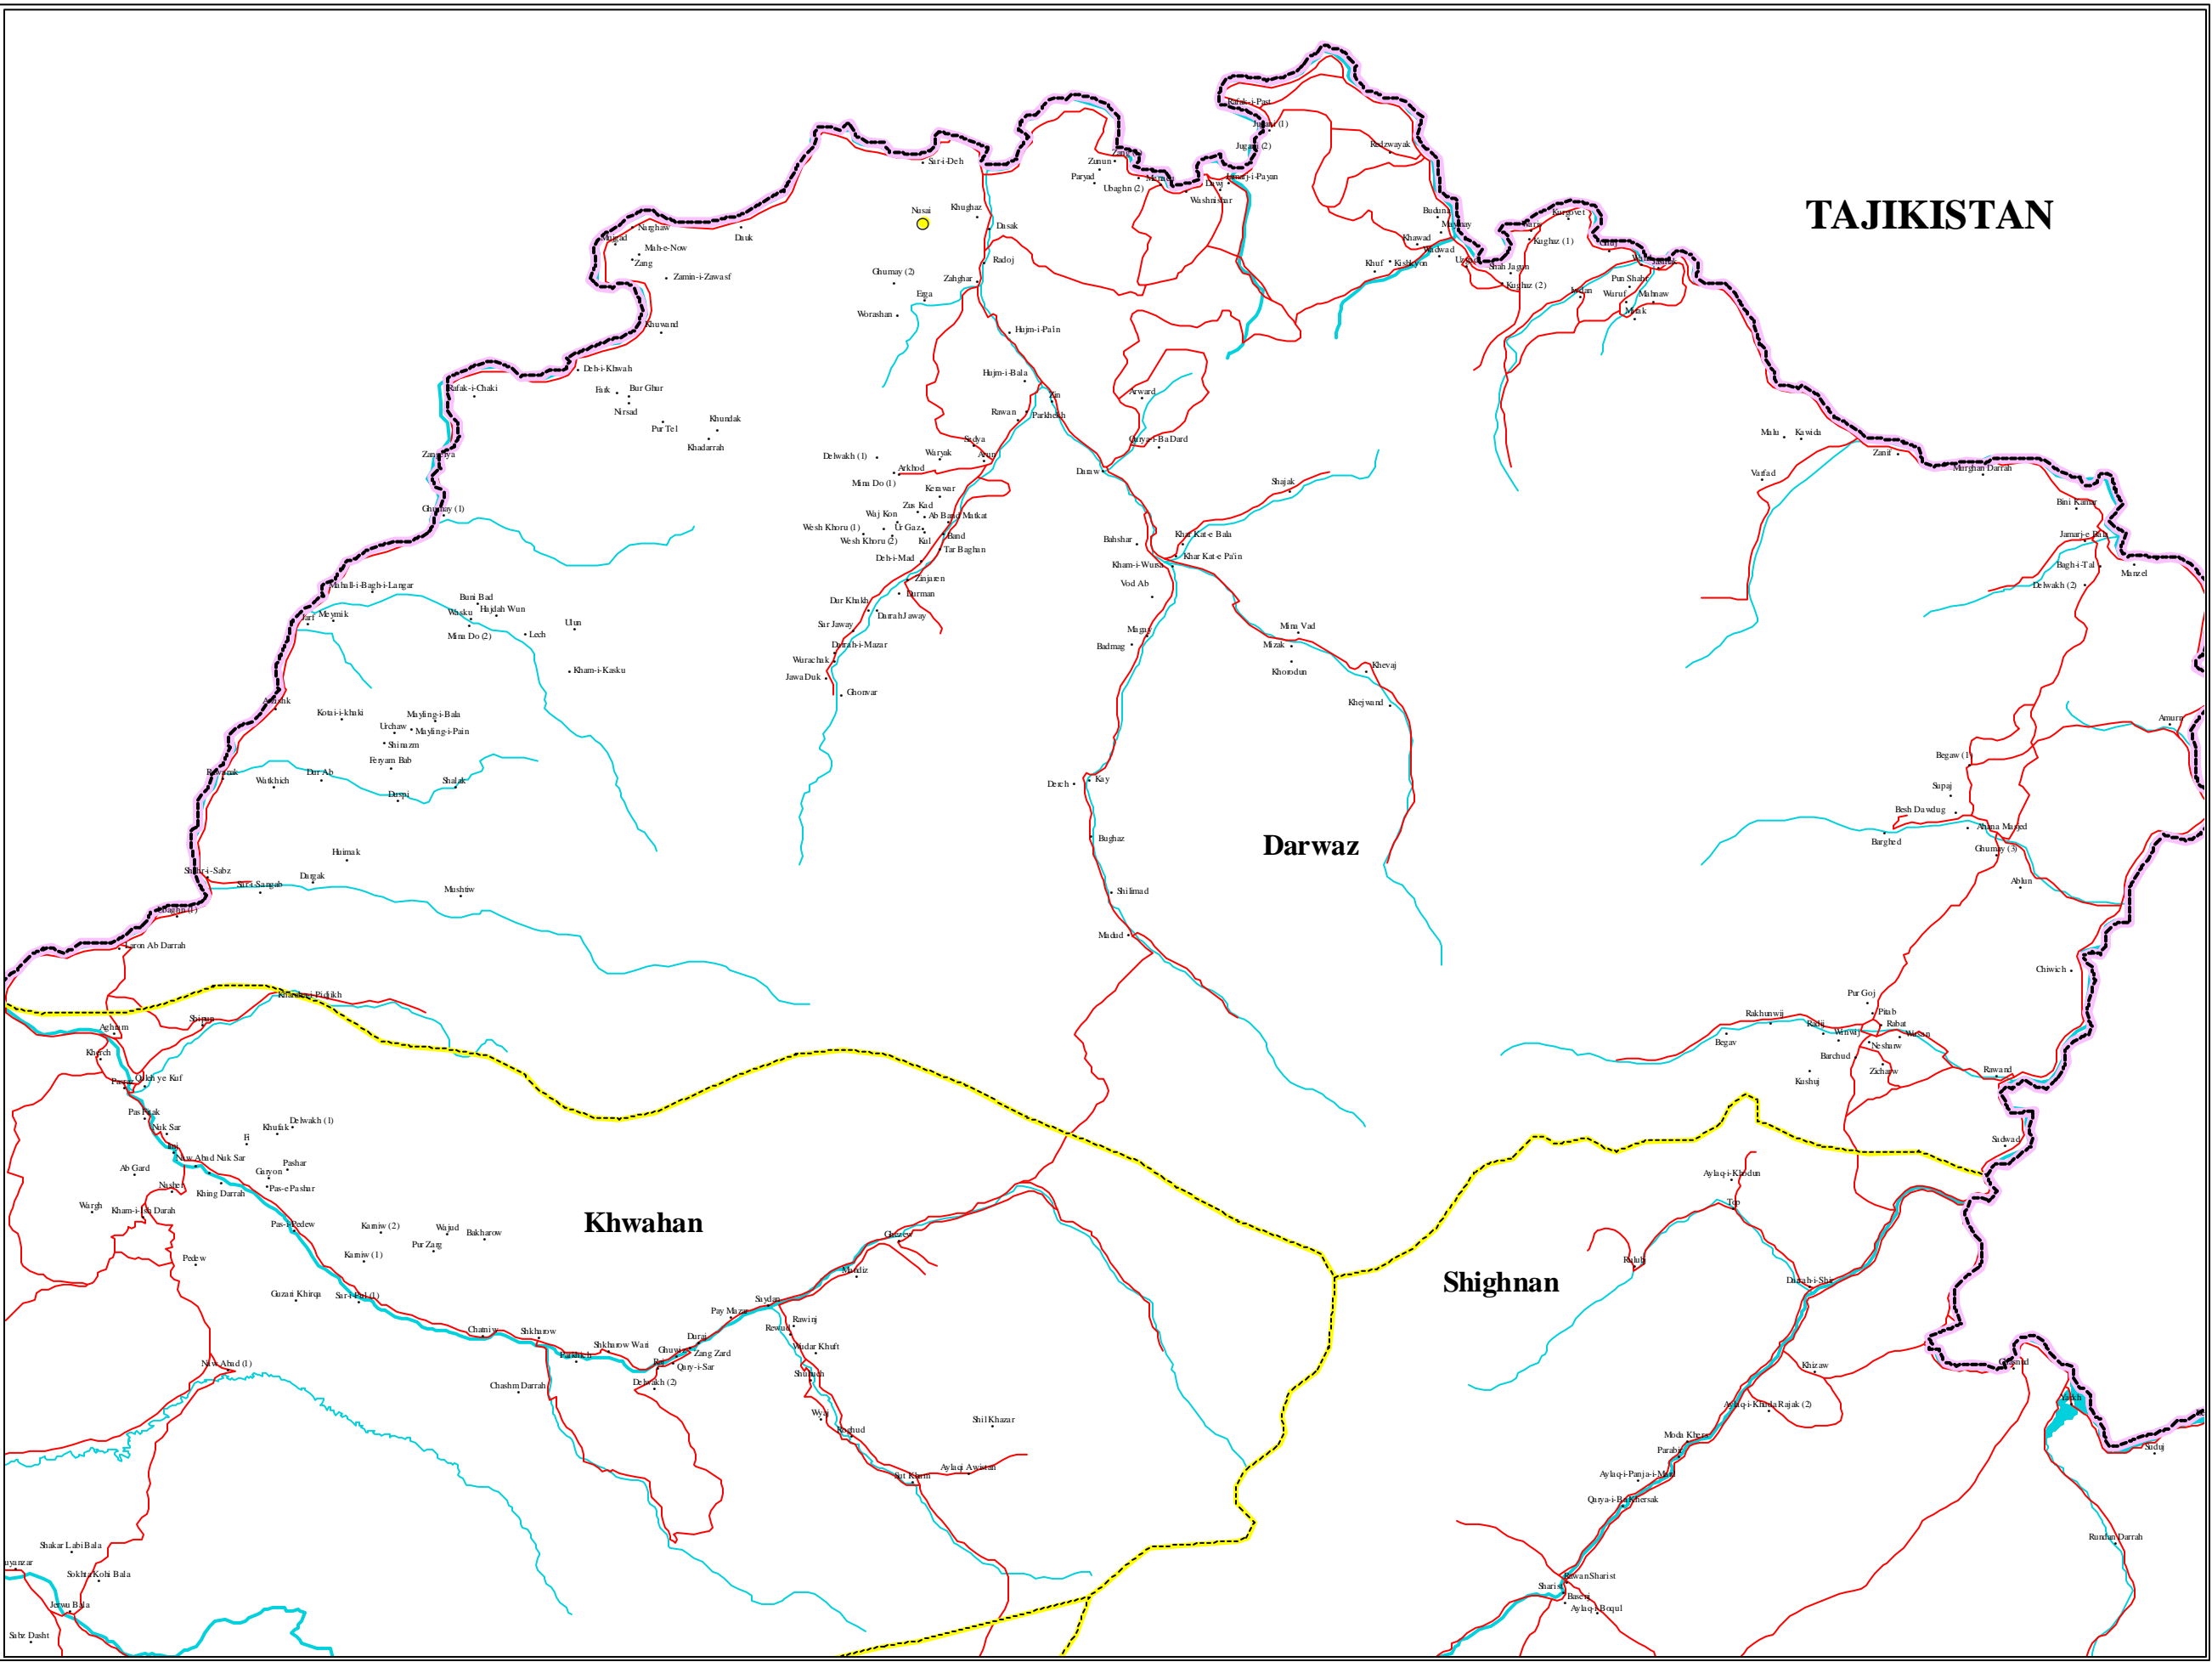

**DARWAZ DISTRICT**  
Located in  
Badakhshan Province

AIMS

**TAJIKISTAN**

**LEGEND**

**SETTLEMENTS**

- Capital
- Provincial Capital
- District Center
- Village

**BOUNDARIES**

- International
- Province
- District

**ROADS**

- All Weather Primary
- All Weather Secondary
- Track

**RIVERS**

- Main
- Stream
- Intermittent
- Lakes

**NOTE:**  
Administrative boundaries are 32 province-329 district model.  
The boundaries and names on the maps do not imply official endorsement or acceptance by the United Nations.  
For further information contact AIMS  
e-mail: info@hlc.org.pk  
DATED: MAY 2002