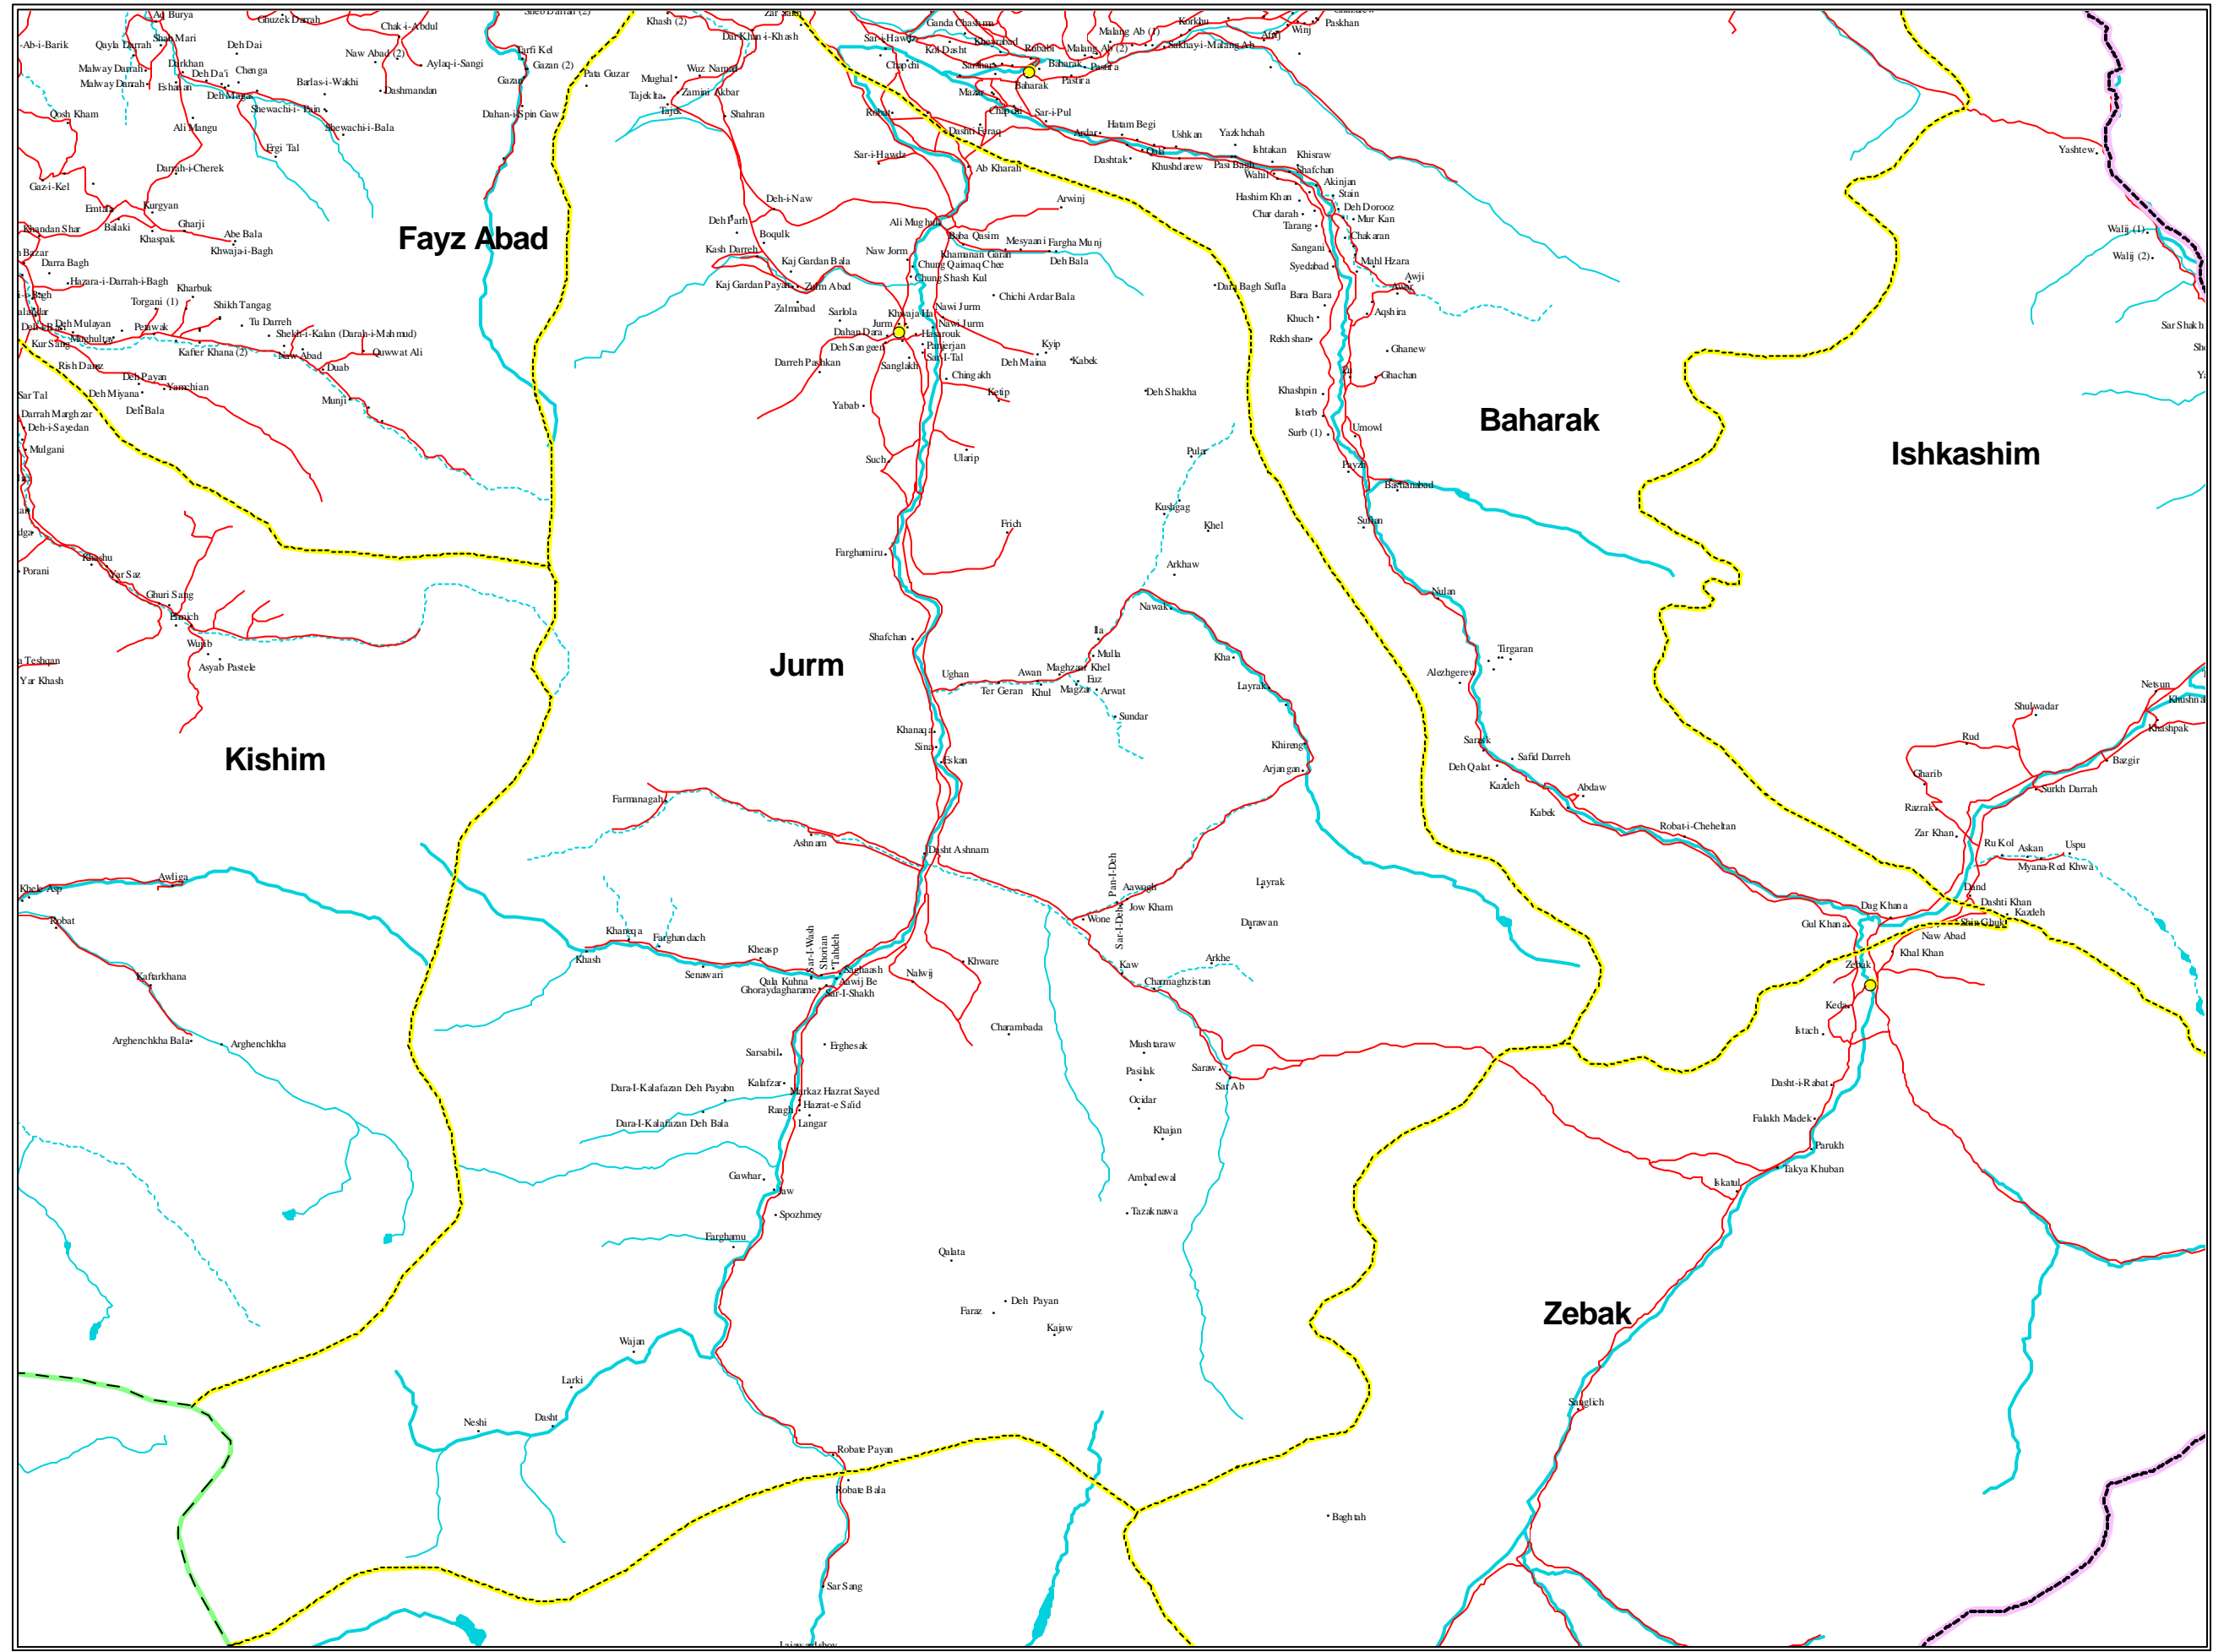

JURM DISTRICT
 Located in
 Badakhshan Province

LEGEND

SETTLEMENTS

- Capital (Yellow square)
- Provincial Capital (Yellow circle)
- District Center (Red circle)
- Village (Black dot)

BOUNDARIES

- International (Purple dashed line)
- Province (Green dashed line)
- District (Yellow dashed line)

ROADS

- All Weather Primary (Red double line)
- All Weather Secondary (Red single line)
- Track (Red dashed line)

RIVERS

- Main (Blue solid line)
- Stream (Blue dashed line)
- Inermittent (Blue dotted line)

Lakes

- Lakes (Blue solid area)

NOTE:

Administrative boundaries are 32 province-329 district model.

The boundaries and names on the maps do not imply official endorsement or acceptance by the United Nations.