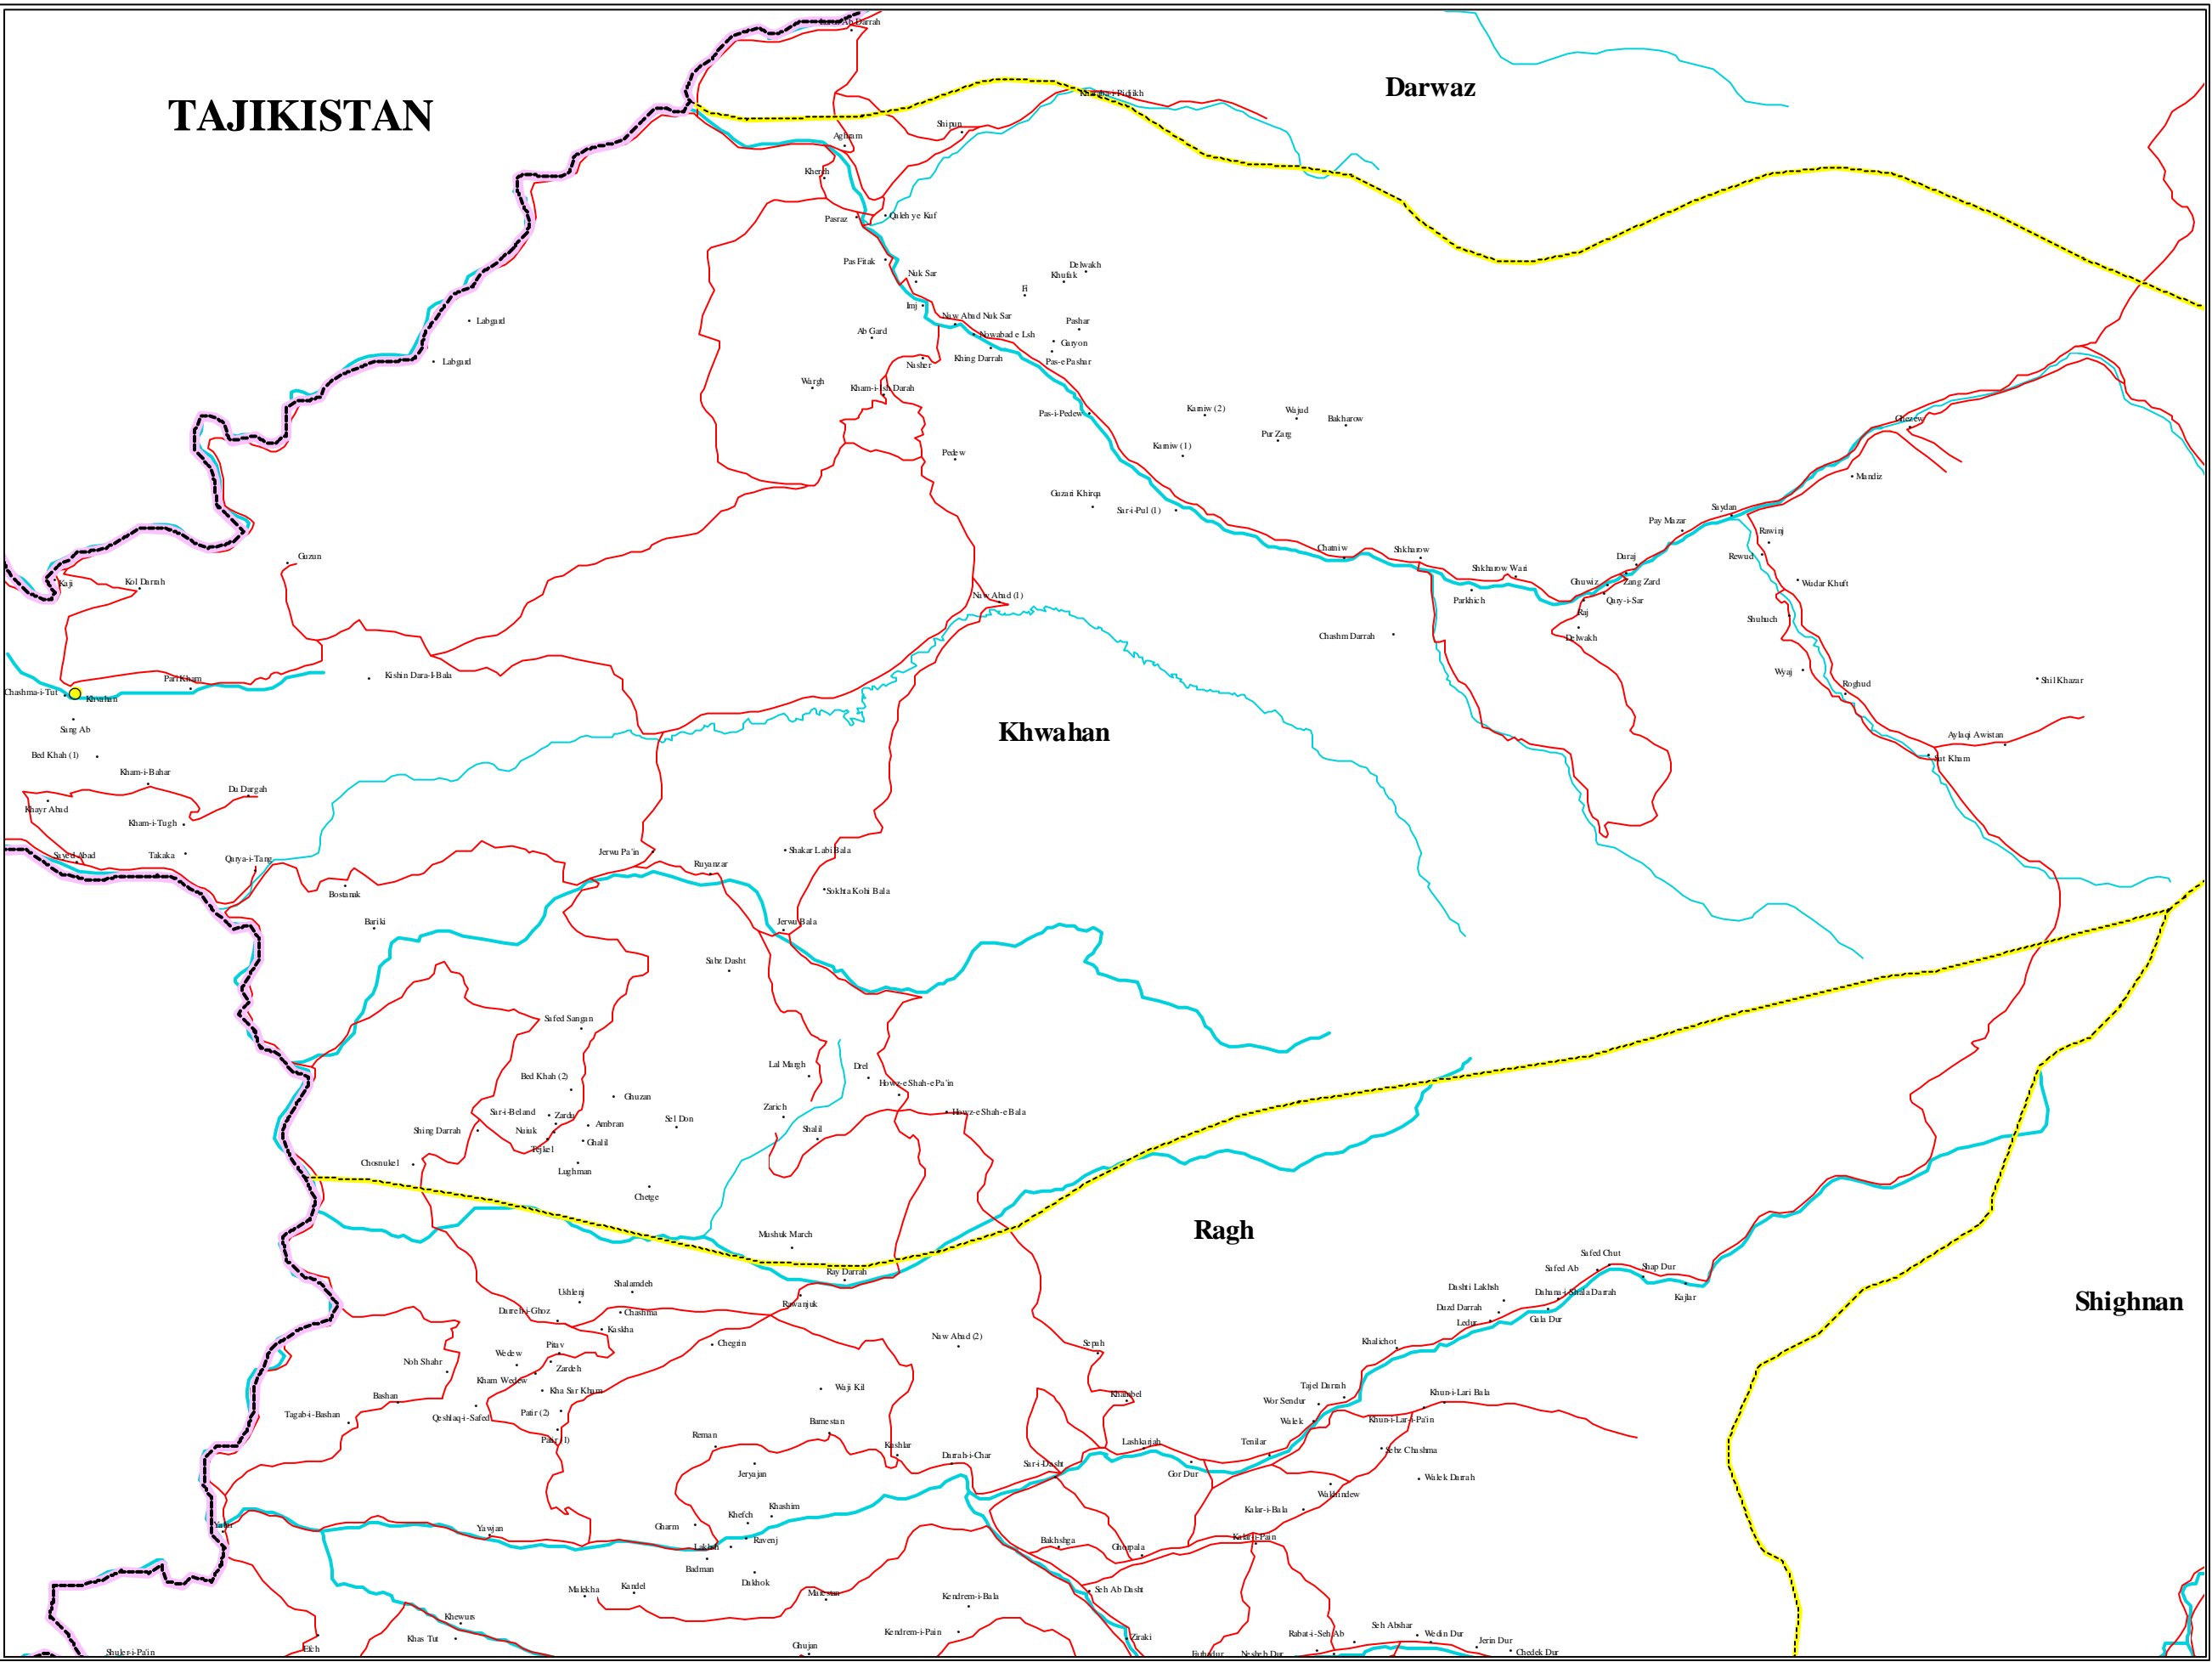

**KHWAHAN DISTRICT**

Located in  
Badakhshan Province

AIMS

**LEGEND**

**SETTLEMENTS**

- Capital
- Provincial Capital
- District Center
- Village

**BOUNDARIES**

- International
- Province
- District

**ROADS**

- All Weather Primary
- All Weather Secondary
- Track

**RIVERS**

- Main
- Stream
- Inermittent
- Lakes

**NOTE:**

Administrative boundaries are 32 province-329 district model.

The boundaries and names on the maps do not imply official endorsement or acceptance by the United Nations.

For further information contact AIMS  
e-mail: info@hic.org.pk

DATED: MAY 2002

**Location Diagram**

N

7 0 7 14 Kilometers

**TAJIKISTAN**

**Darwaz**

**Khwahan**

**Ragh**

**Shighnan**