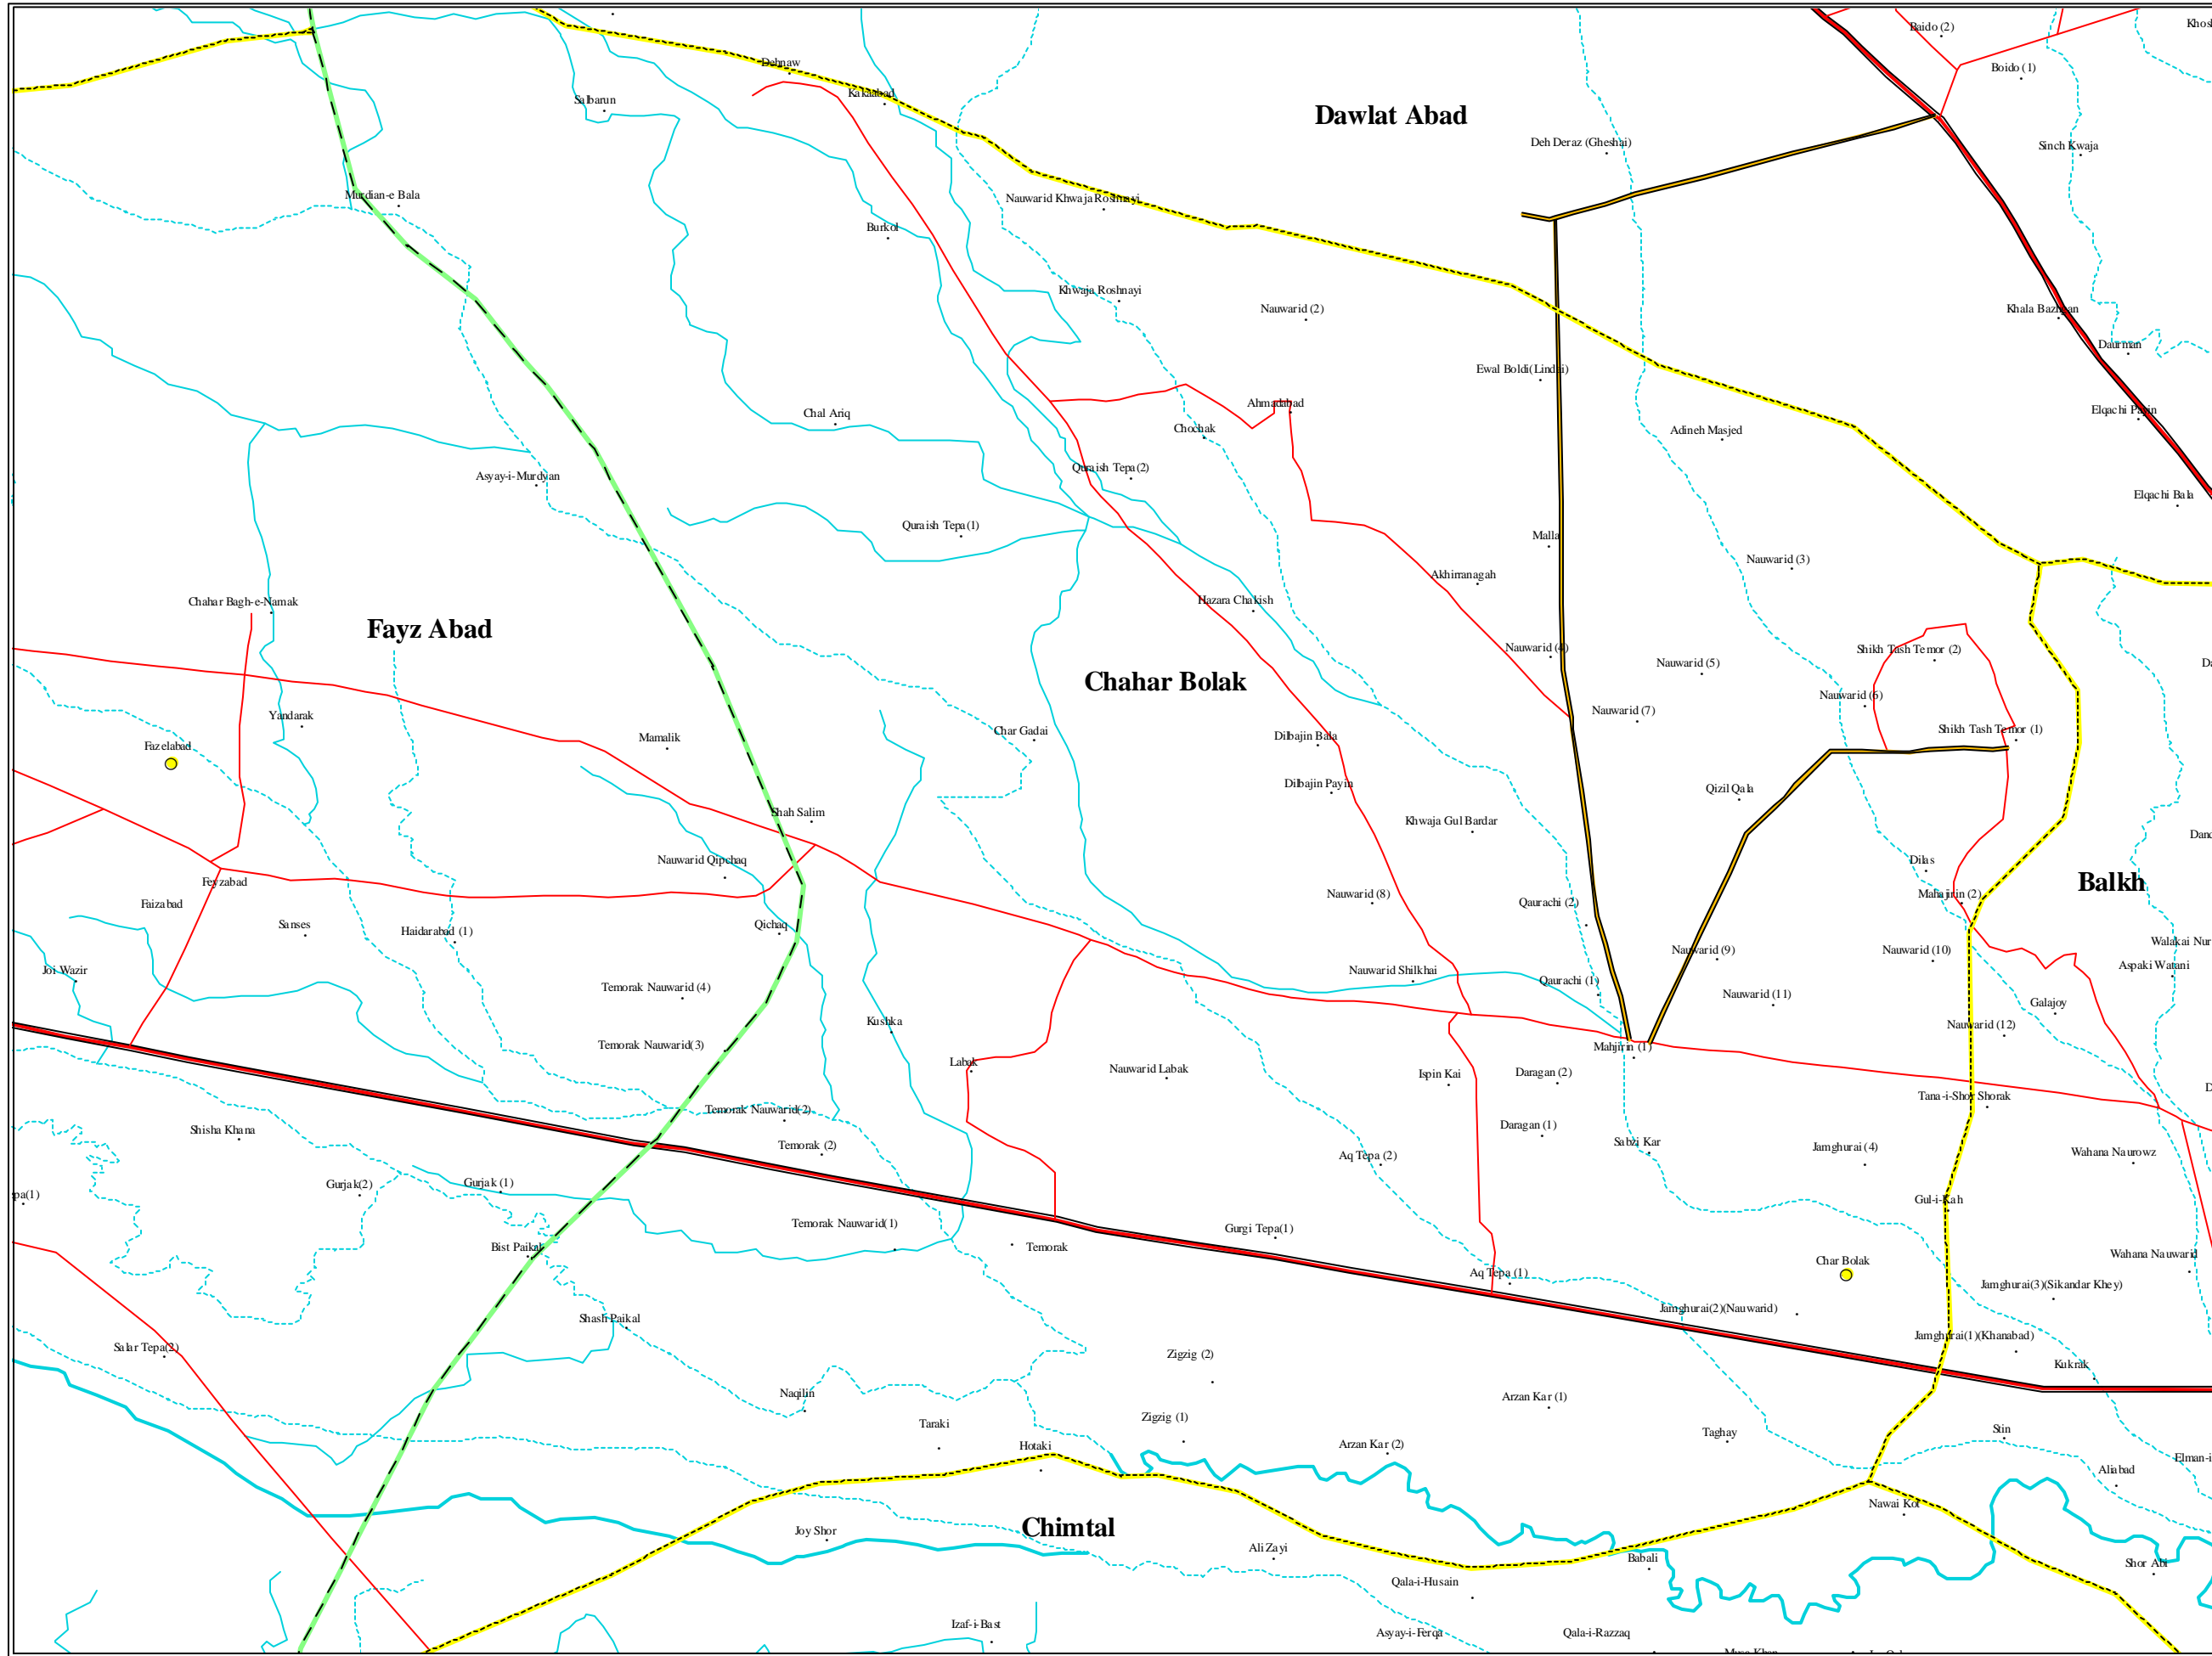

CHAHAR BOLAK DISTRICT
Located in
Balkh Province

LEGEND

SETTLEMENTS

- Capital
- Provincial Capital
- District Center
- Village

BOUNDARIES

- International
- Province
- District

ROADS

- All Weather Primary
- All Weather Secondary
- Track

RIVERS

- Main
- Stream
- Intermittent
- Lakes

NOTE:

Administrative boundaries are 32 province-329 district model.

The boundaries and names on the maps do not imply official endorsement or acceptance by the United Nations.

For further information contact AIMS
e-mail: info@hic.org.pk

DATED: MAY 2002

Location Diagram

2 0 2 4 Kilometers