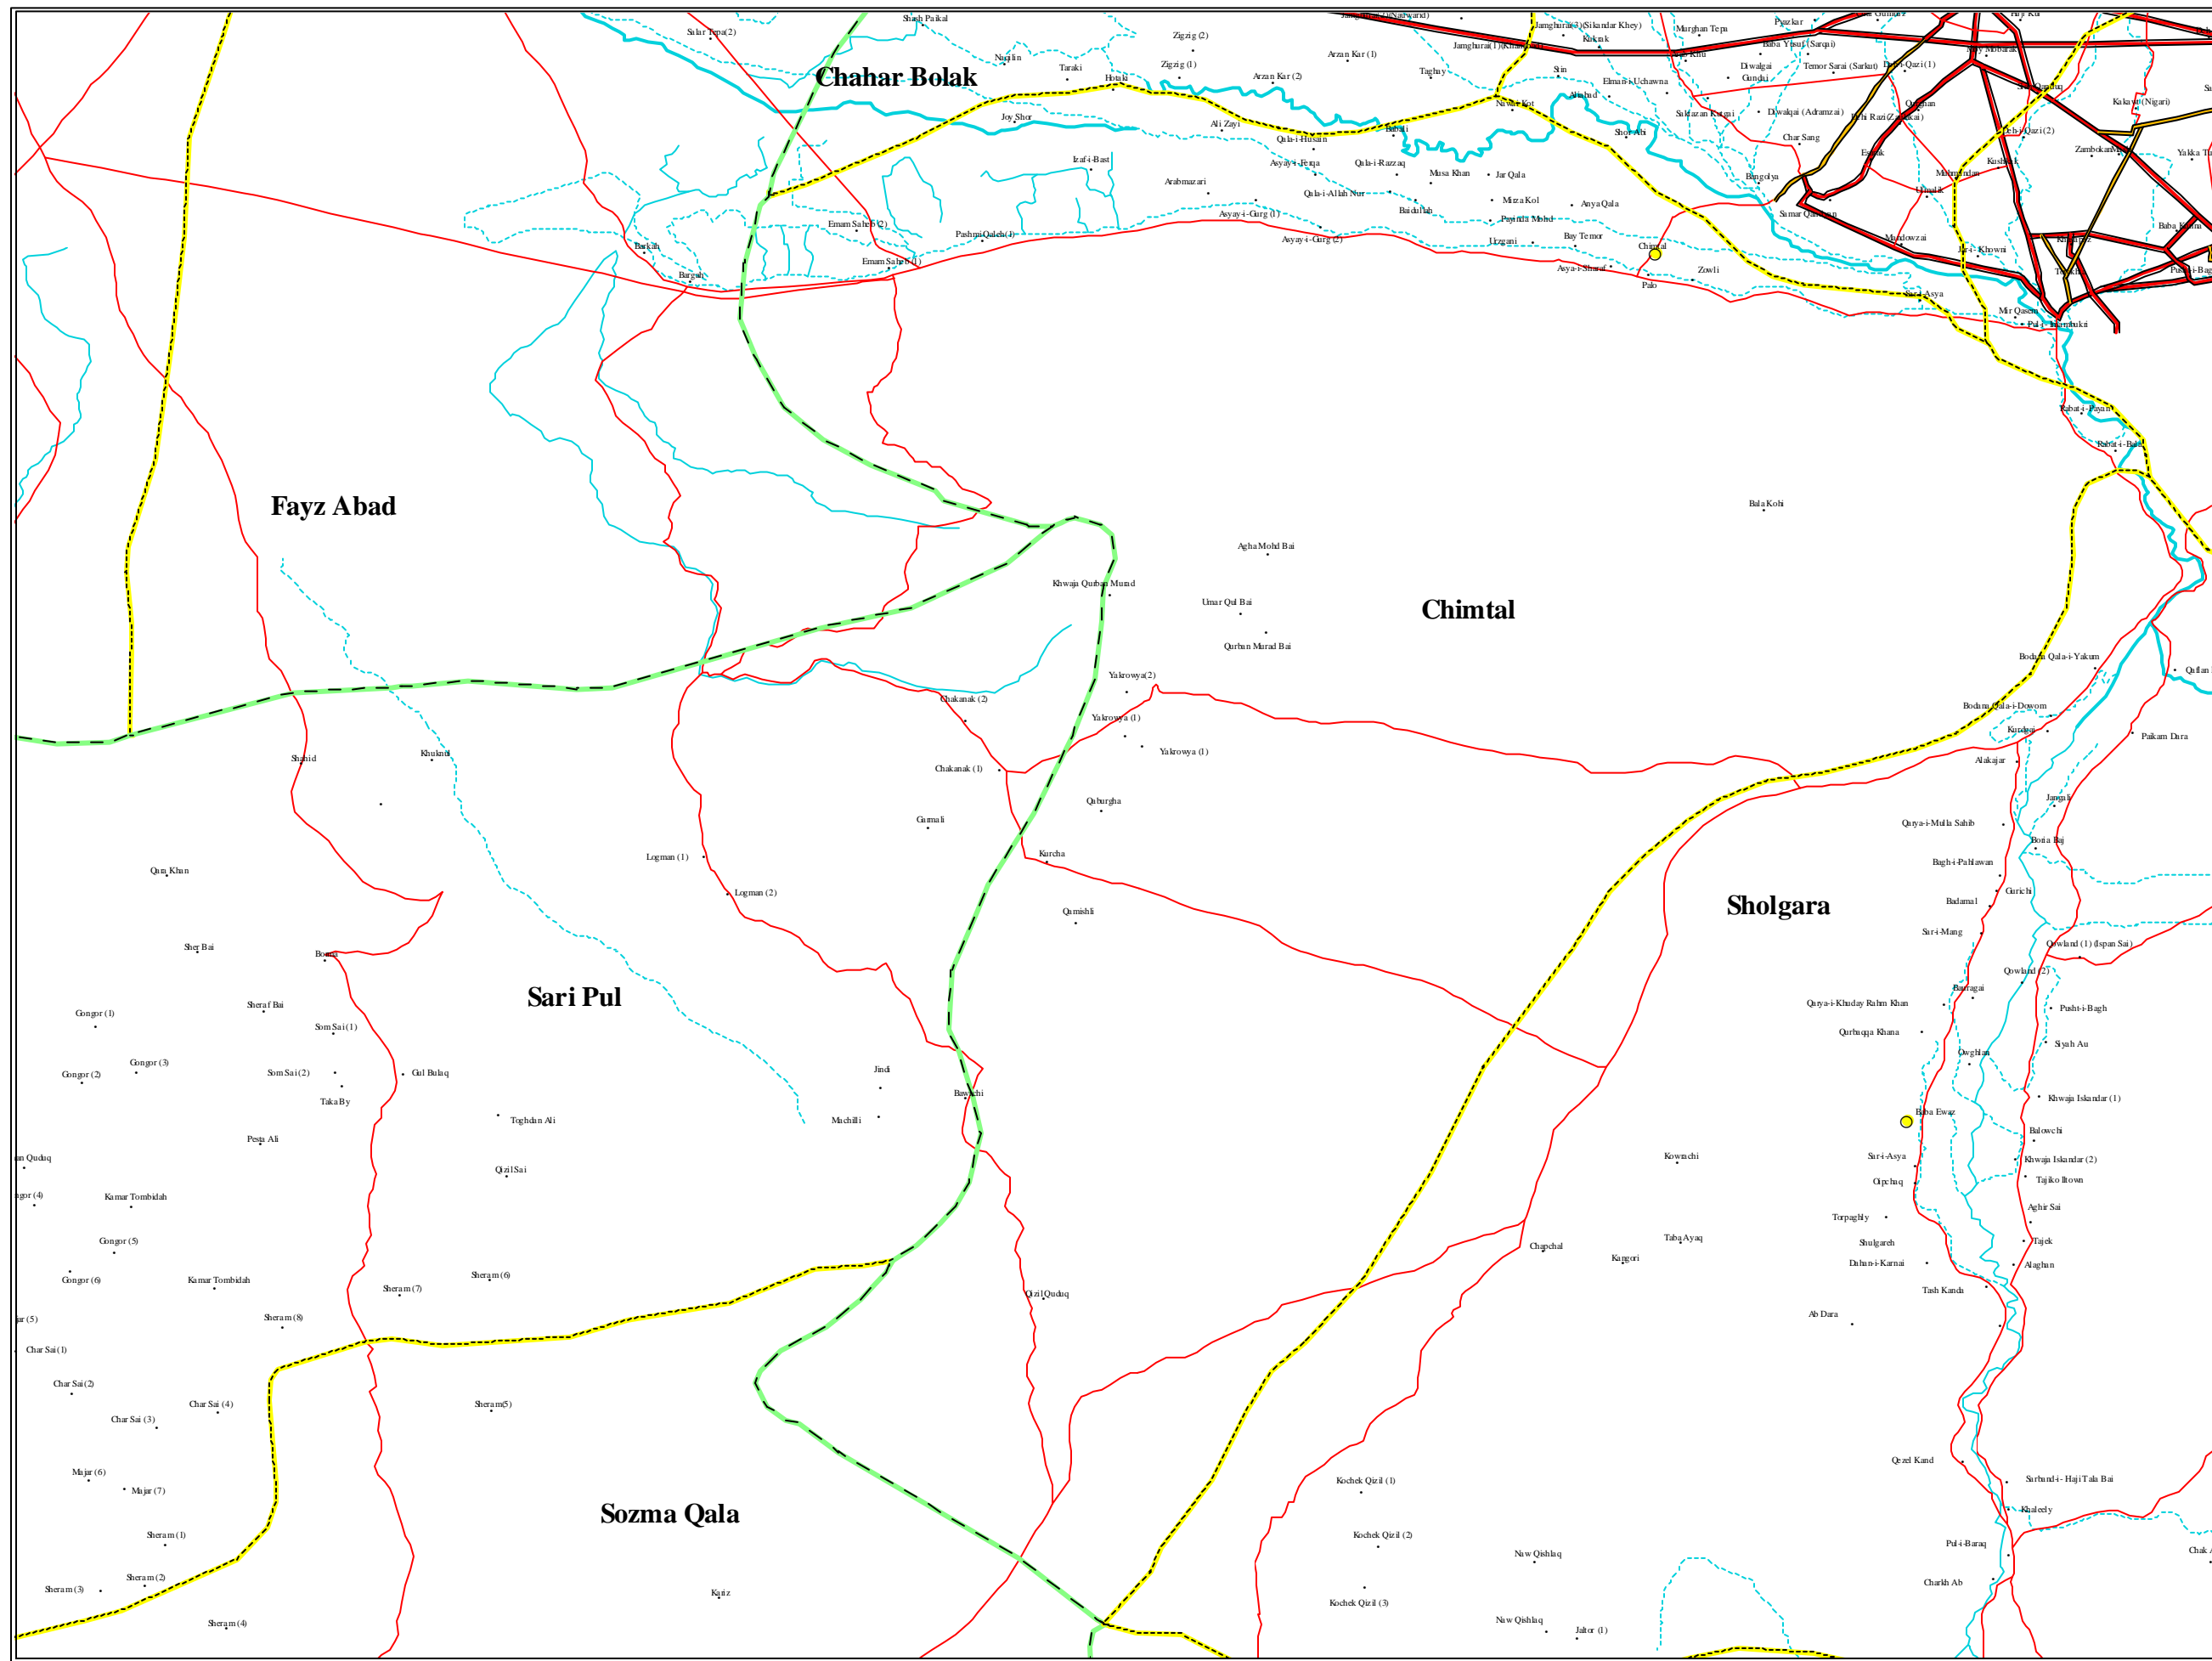

CHIMTAL DISTRICT
 Located in
 Balkh Province

LEGEND

SETTLEMENTS

- Capital
- Provincial Capital
- District Center
- Village

BOUNDARIES

- International
- Province
- District

ROADS

- All Weather Primary
- All Weather Secondary
- Track

RIVERS

- Main
- Stream
- Inermittent

Lakes

NOTE:

Administrative boundaries are 32 province-329 district model.

The boundaries and names on the maps do not imply official endorsement or acceptance by the United Nations.