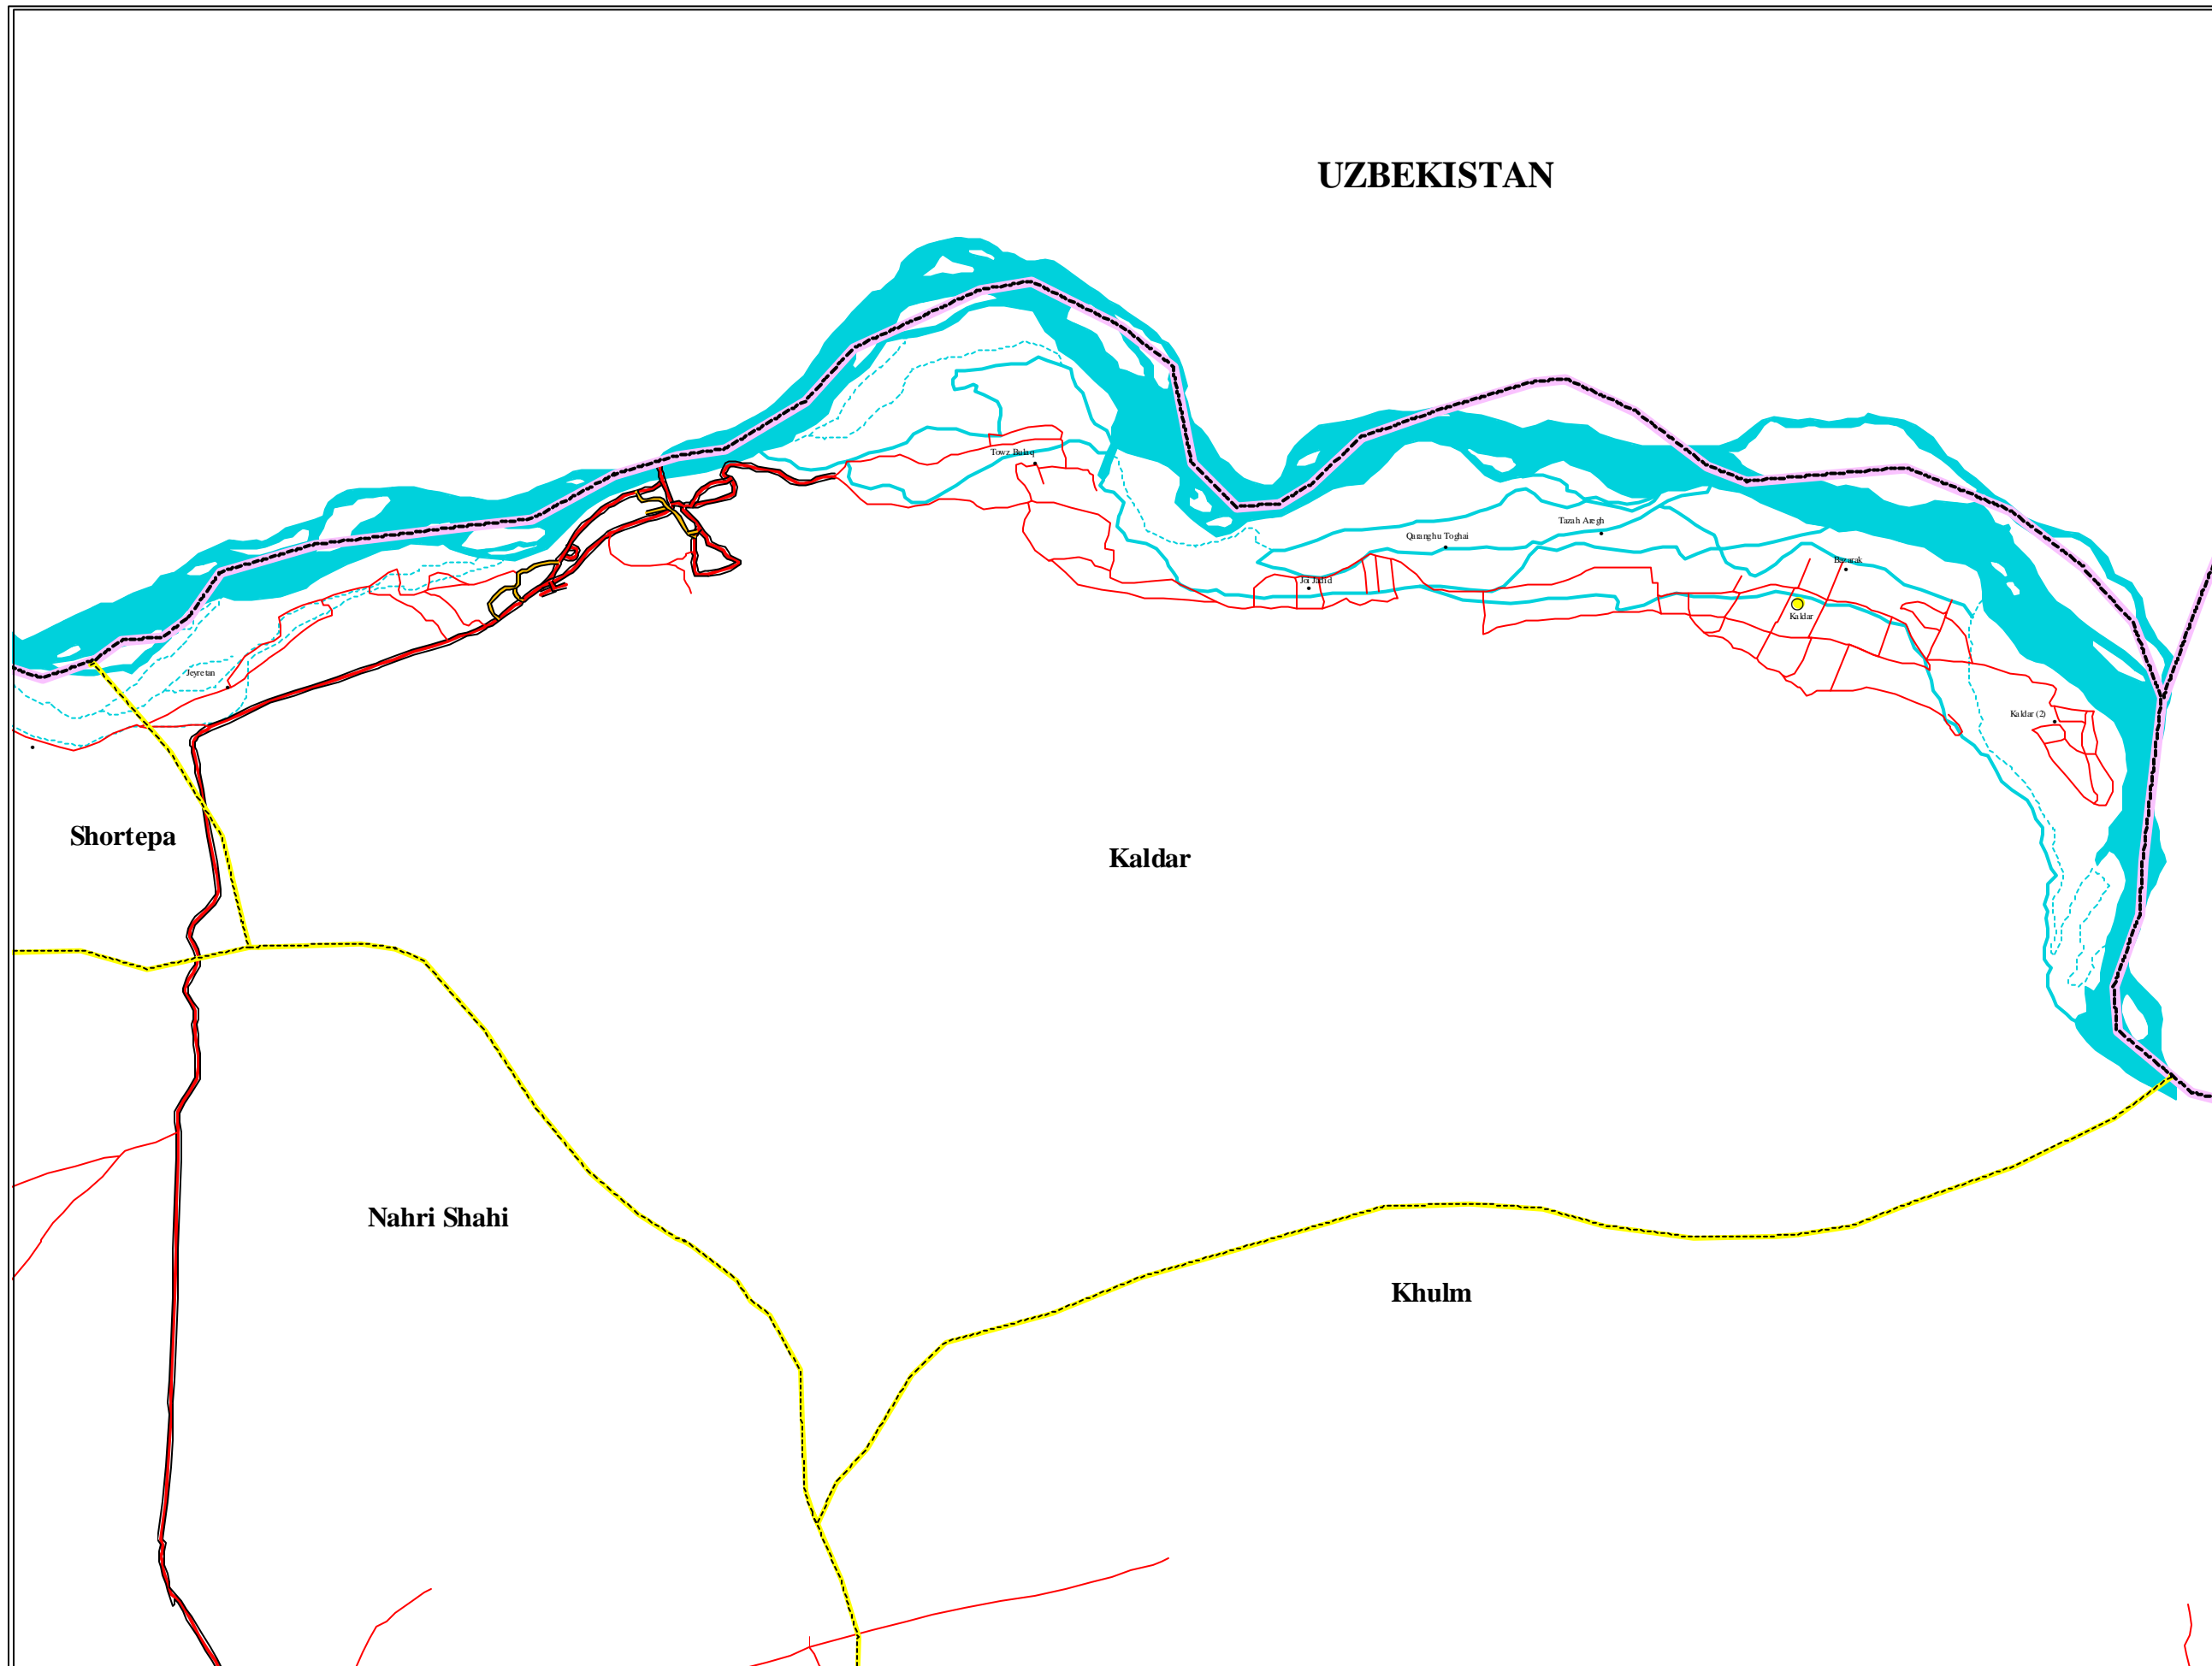

**KALDAR DISTRICT**  
 Located in  
 Balkh Province

AIMS

**LEGEND**

**SETTLEMENTS**

- Capital
- Provincial Capital
- District Center
- Village

**BOUNDARIES**

- International
- Province
- District

**ROADS**

- All Weather Primary
- All Weather Scodary
- Track

**RIVERS**

- Main
- Stream
- Inermittent
- Lakes

**NOTE:**

Administrative boundaries are 32 province-329 district model.

The boundaries and names on the maps do not imply official endorsement or acceptance by the United Nations.

For further information contact AIMS  
 e-mail: info@hic.org.pk

DATED: MAY 2002

**Location Diagram**

N

UZBEKISTAN

2 0 2 4 Kilometers