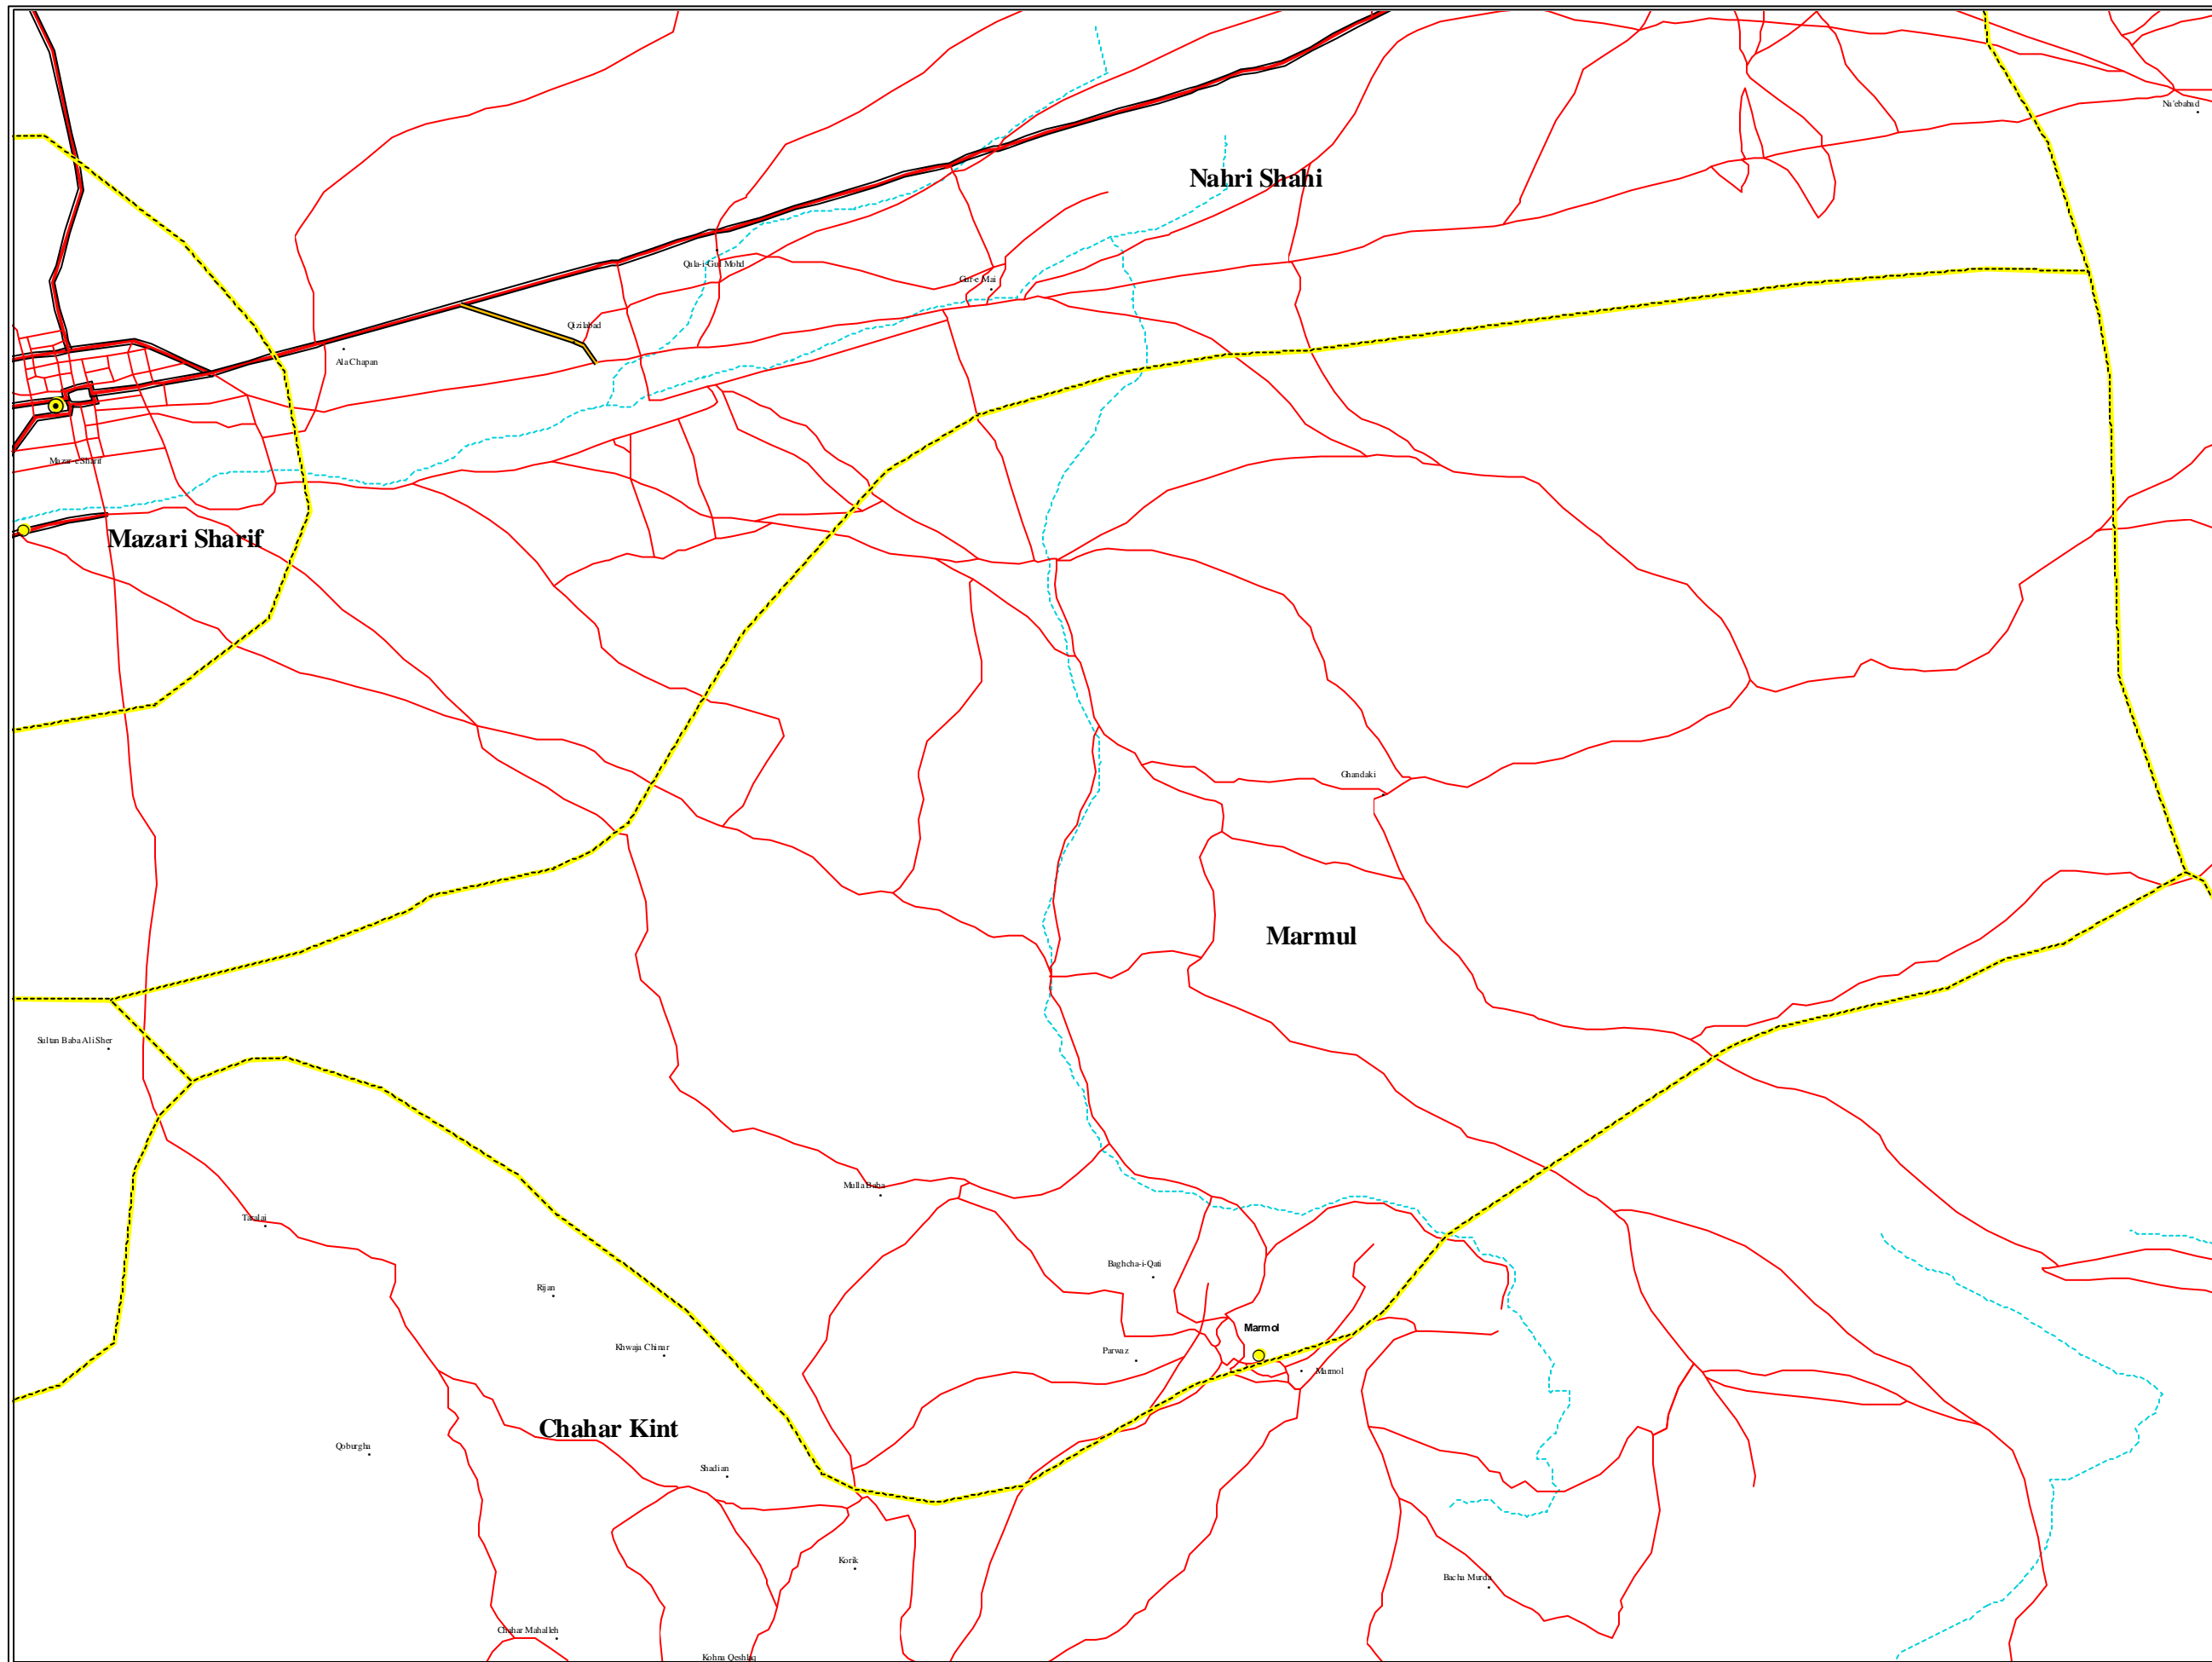

MARMUL DISTRICT
 Located in
 Balkh Province

AIMS

LEGEND

SETTLEMENTS

- Capital
- Provincial Capital
- District Center
- Village

BOUNDARIES

- ↯ International
- ↯ Province
- ↯ District

ROADS

- ↯ All Weather Primary
- ↯ All Weather Scodary
- ↯ Track

RIVERS

- ↯ Main
- ↯ Stream
- ↯ Inermittent
- Lakes

NOTE:

Administrative boundaries are 32 province-329 district model.

The boundaries and names on the maps do not imply official endorsement or acceptance by the United Nations.

For further information contact AIMS
 e-mail: info@hic.org.pk

DATED: MAY 2002

Location Diagram

2 0 2 4 Kilometers