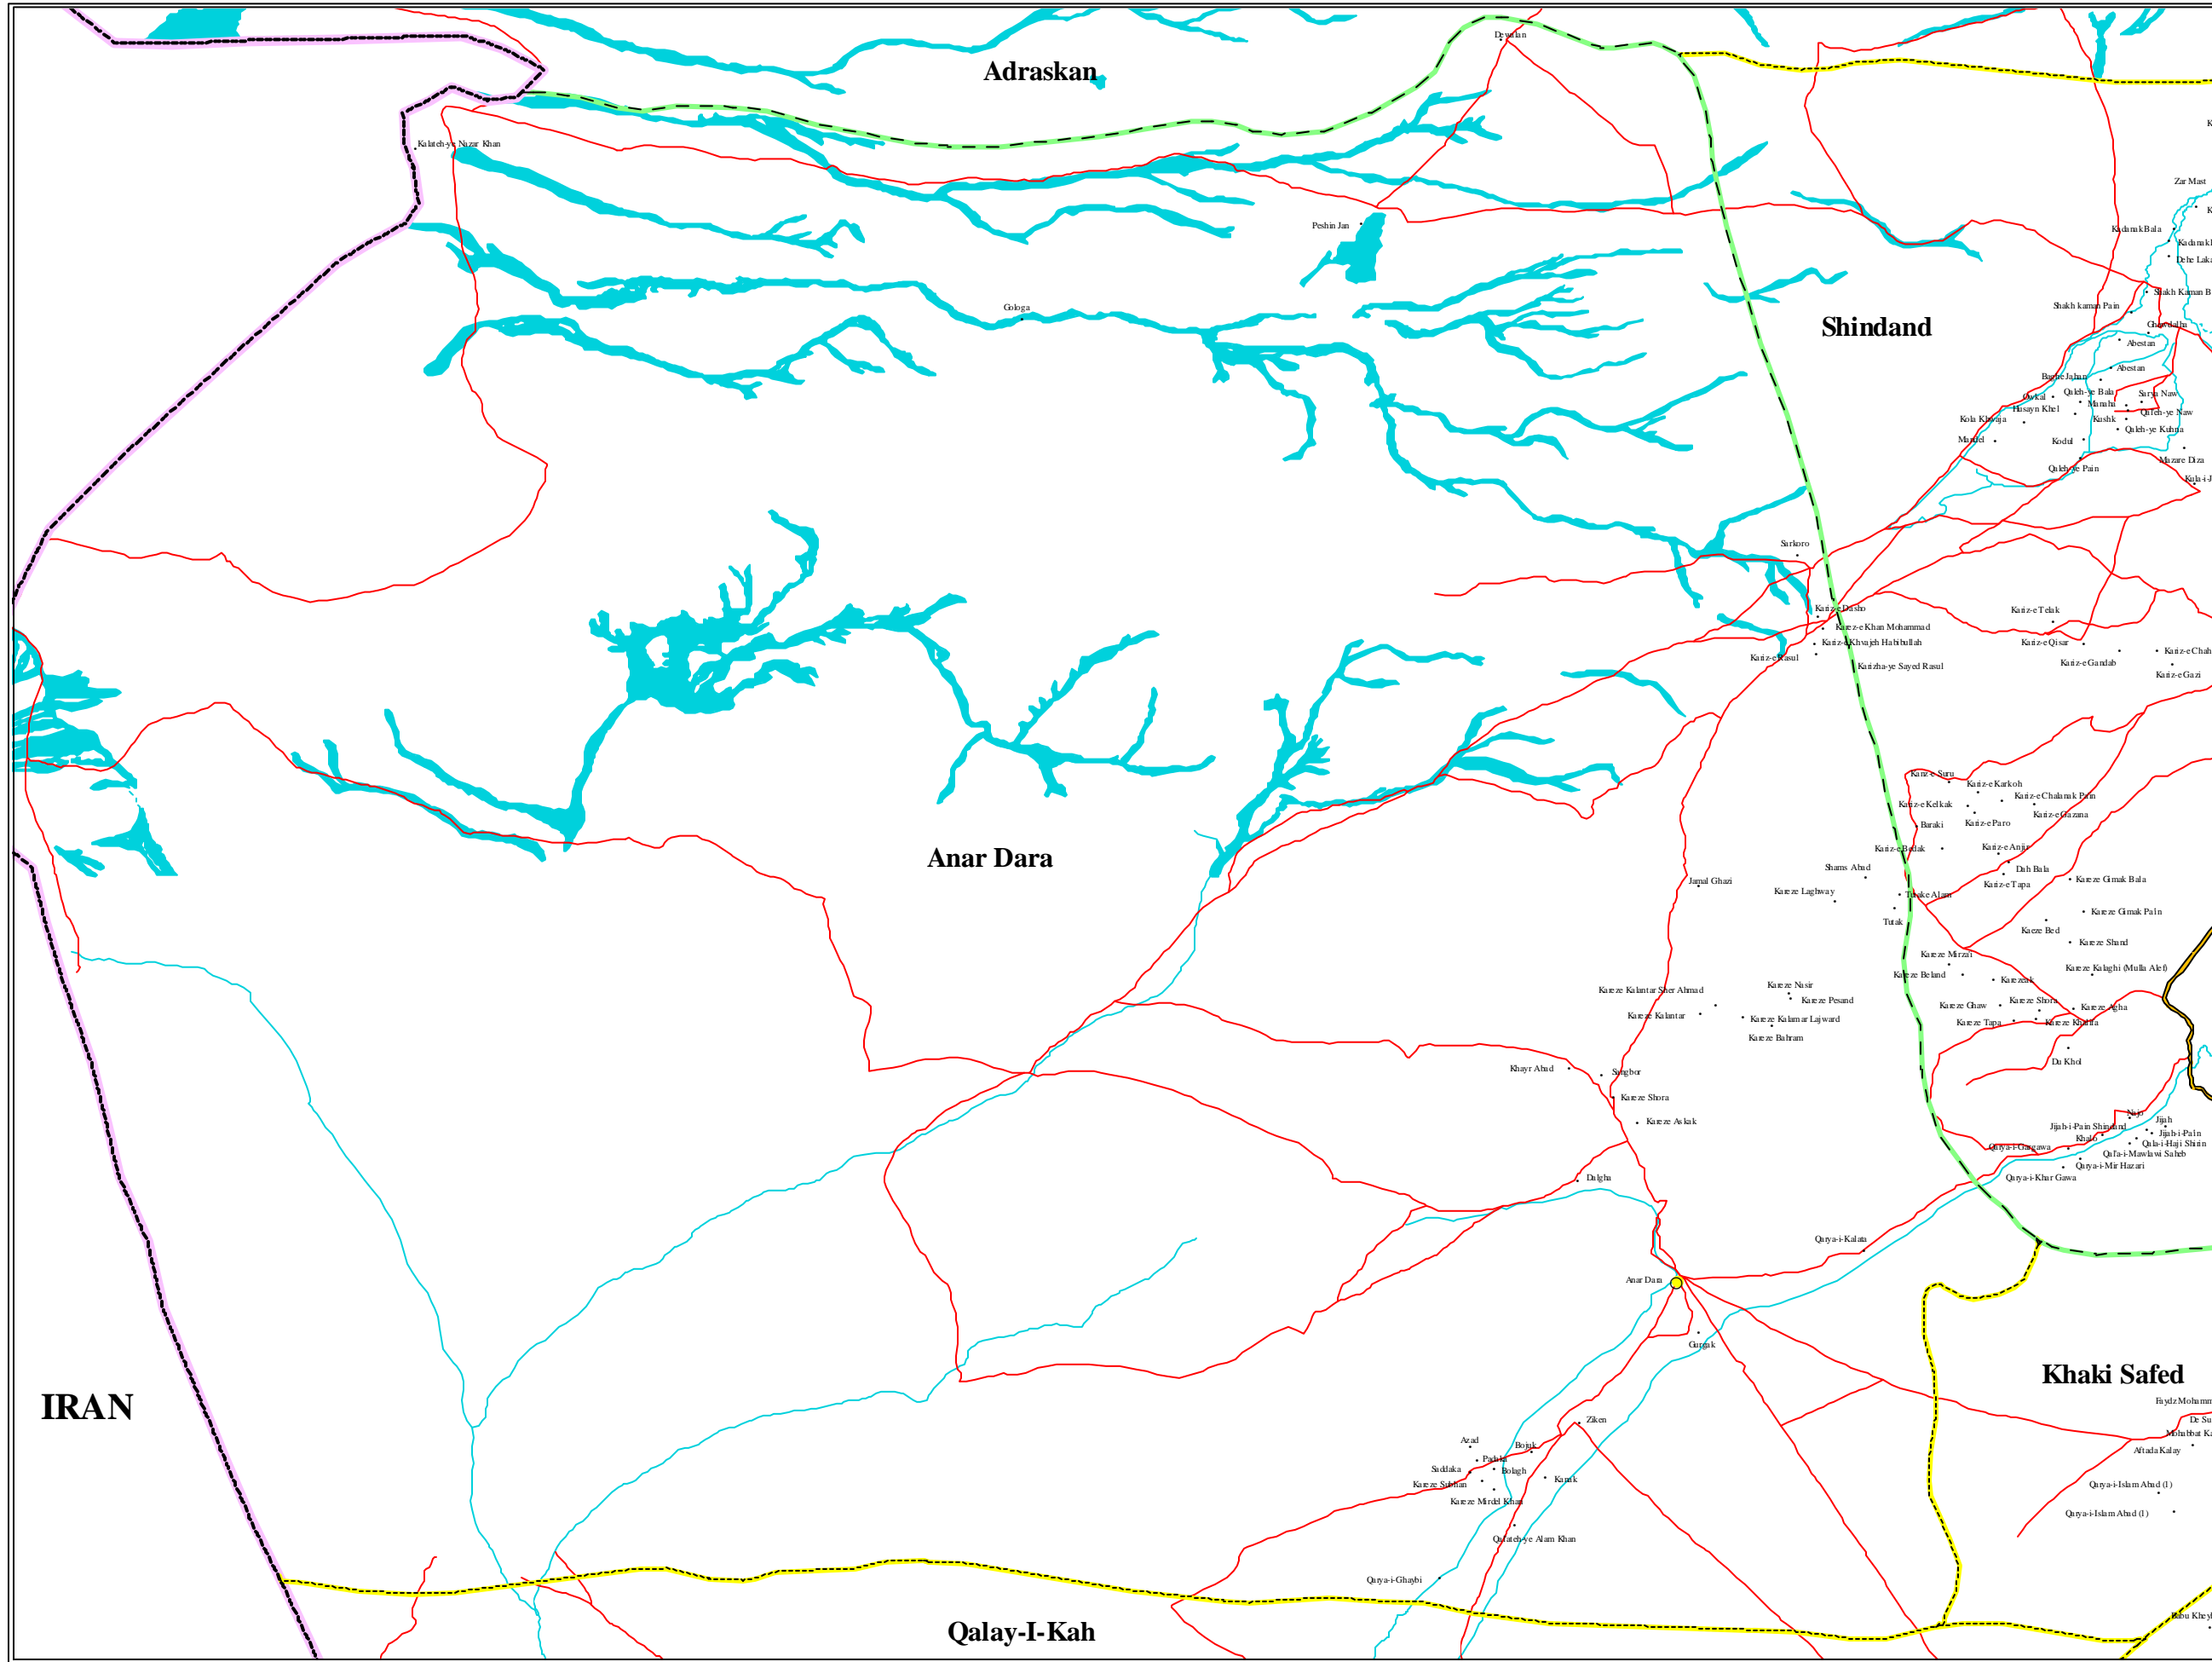

ANAR DARA DISTRICT
Located in
Farah Province

LEGEND

SETTLEMENTS

- Capital
- Provincial Capital
- District Center
- Village

BOUNDARIES

- International
- Province
- District

ROADS

- All Weather Primary
- All Weather Secondary
- Track

RIVERS

- Main
- Stream
- Intermittent
- Lakes

NOTE:

Administrative boundaries are 32 province-329 district model.

The boundaries and names on the maps do not imply official endorsement or acceptance by the United Nations.

For further information contact AIMS
e-mail: info@hic.org.pk

DATED: MAY 2002

9 0 9 Kilometers

IRAN