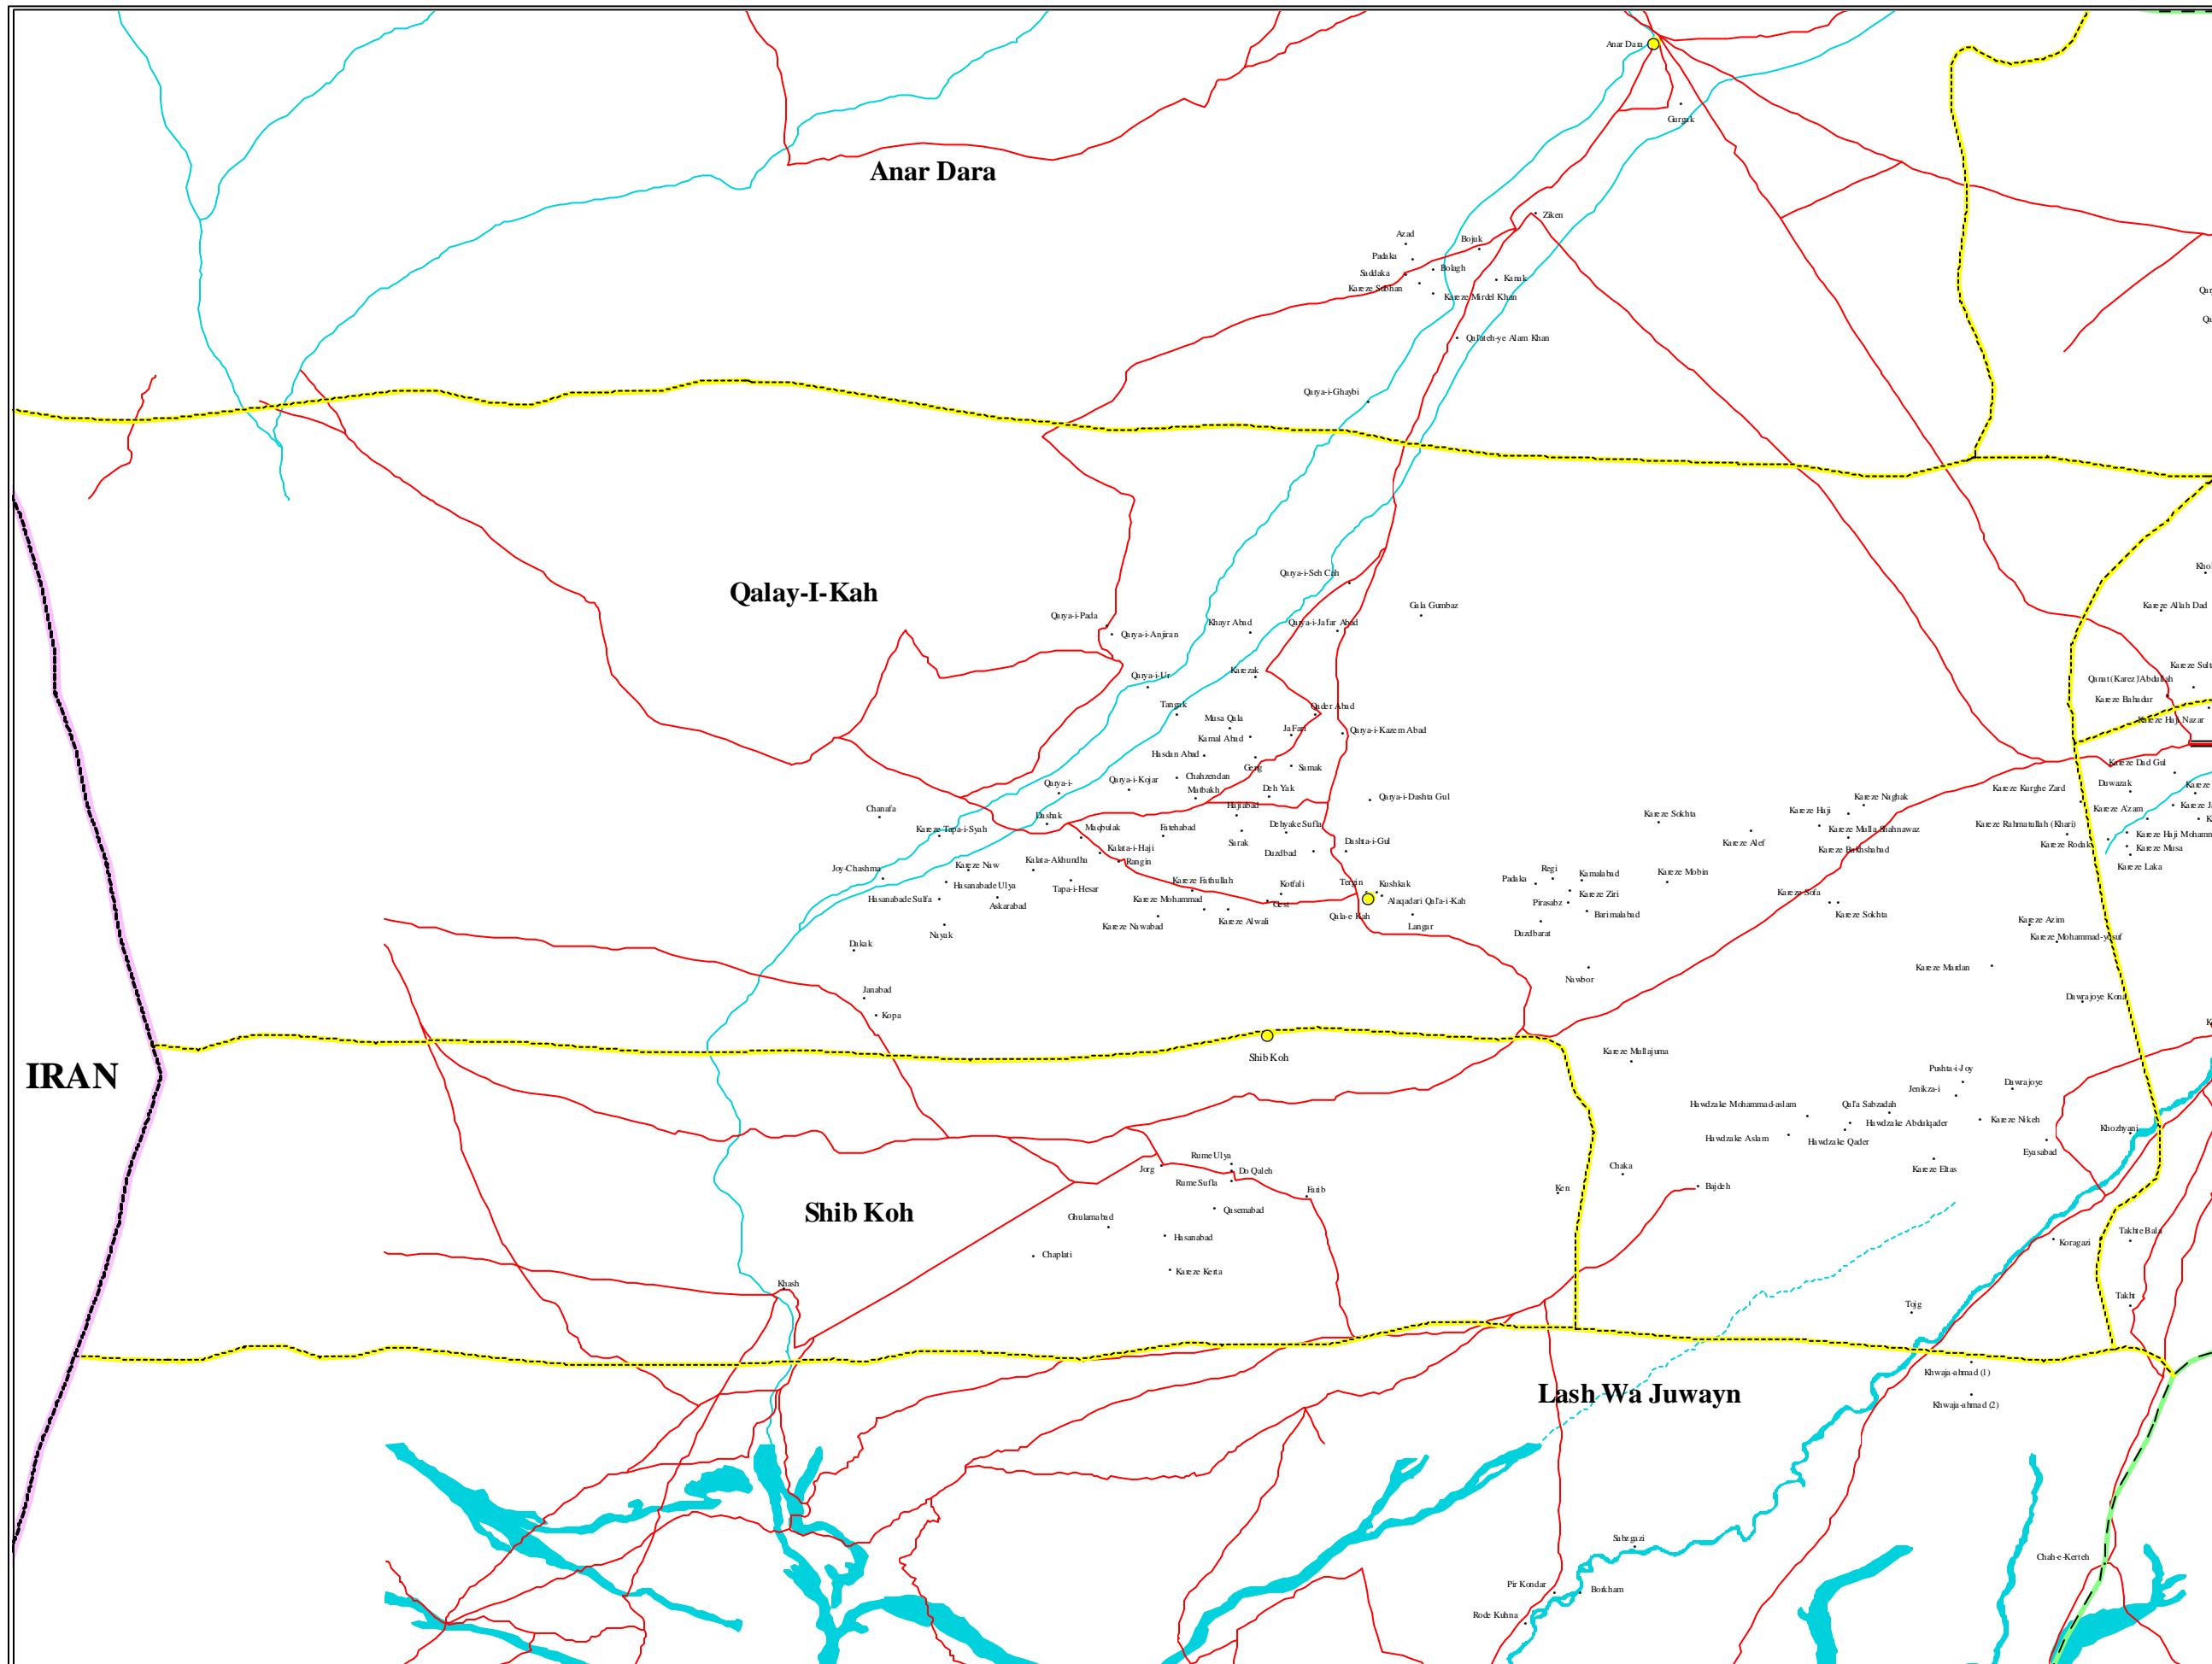

**QALAY-I-KAH DISTRICT**  
**Located in**  
**Farah Province**

AIMS

**LEGEND**

**SETTLEMENTS**

- Capital
- Provincial Capital
- District Center
- Village

**BOUNDARIES**

- International
- Province
- District

**ROADS**

- All Weather Primary
- All Weather Secondary
- Track

**RIVERS**

- Main
- Stream
- Inermittent
- Lakes

**NOTE:**

Administrative boundaries are 32 province-329 district model.

The boundaries and names on the maps do not imply official endorsement or acceptance by the United Nations.

For further information contact AIMS  
 e-mail: info@hic.org.pk

DATED: MAY 2002

**Location Diagram**

N

9 0 9 Kilometers

IRAN