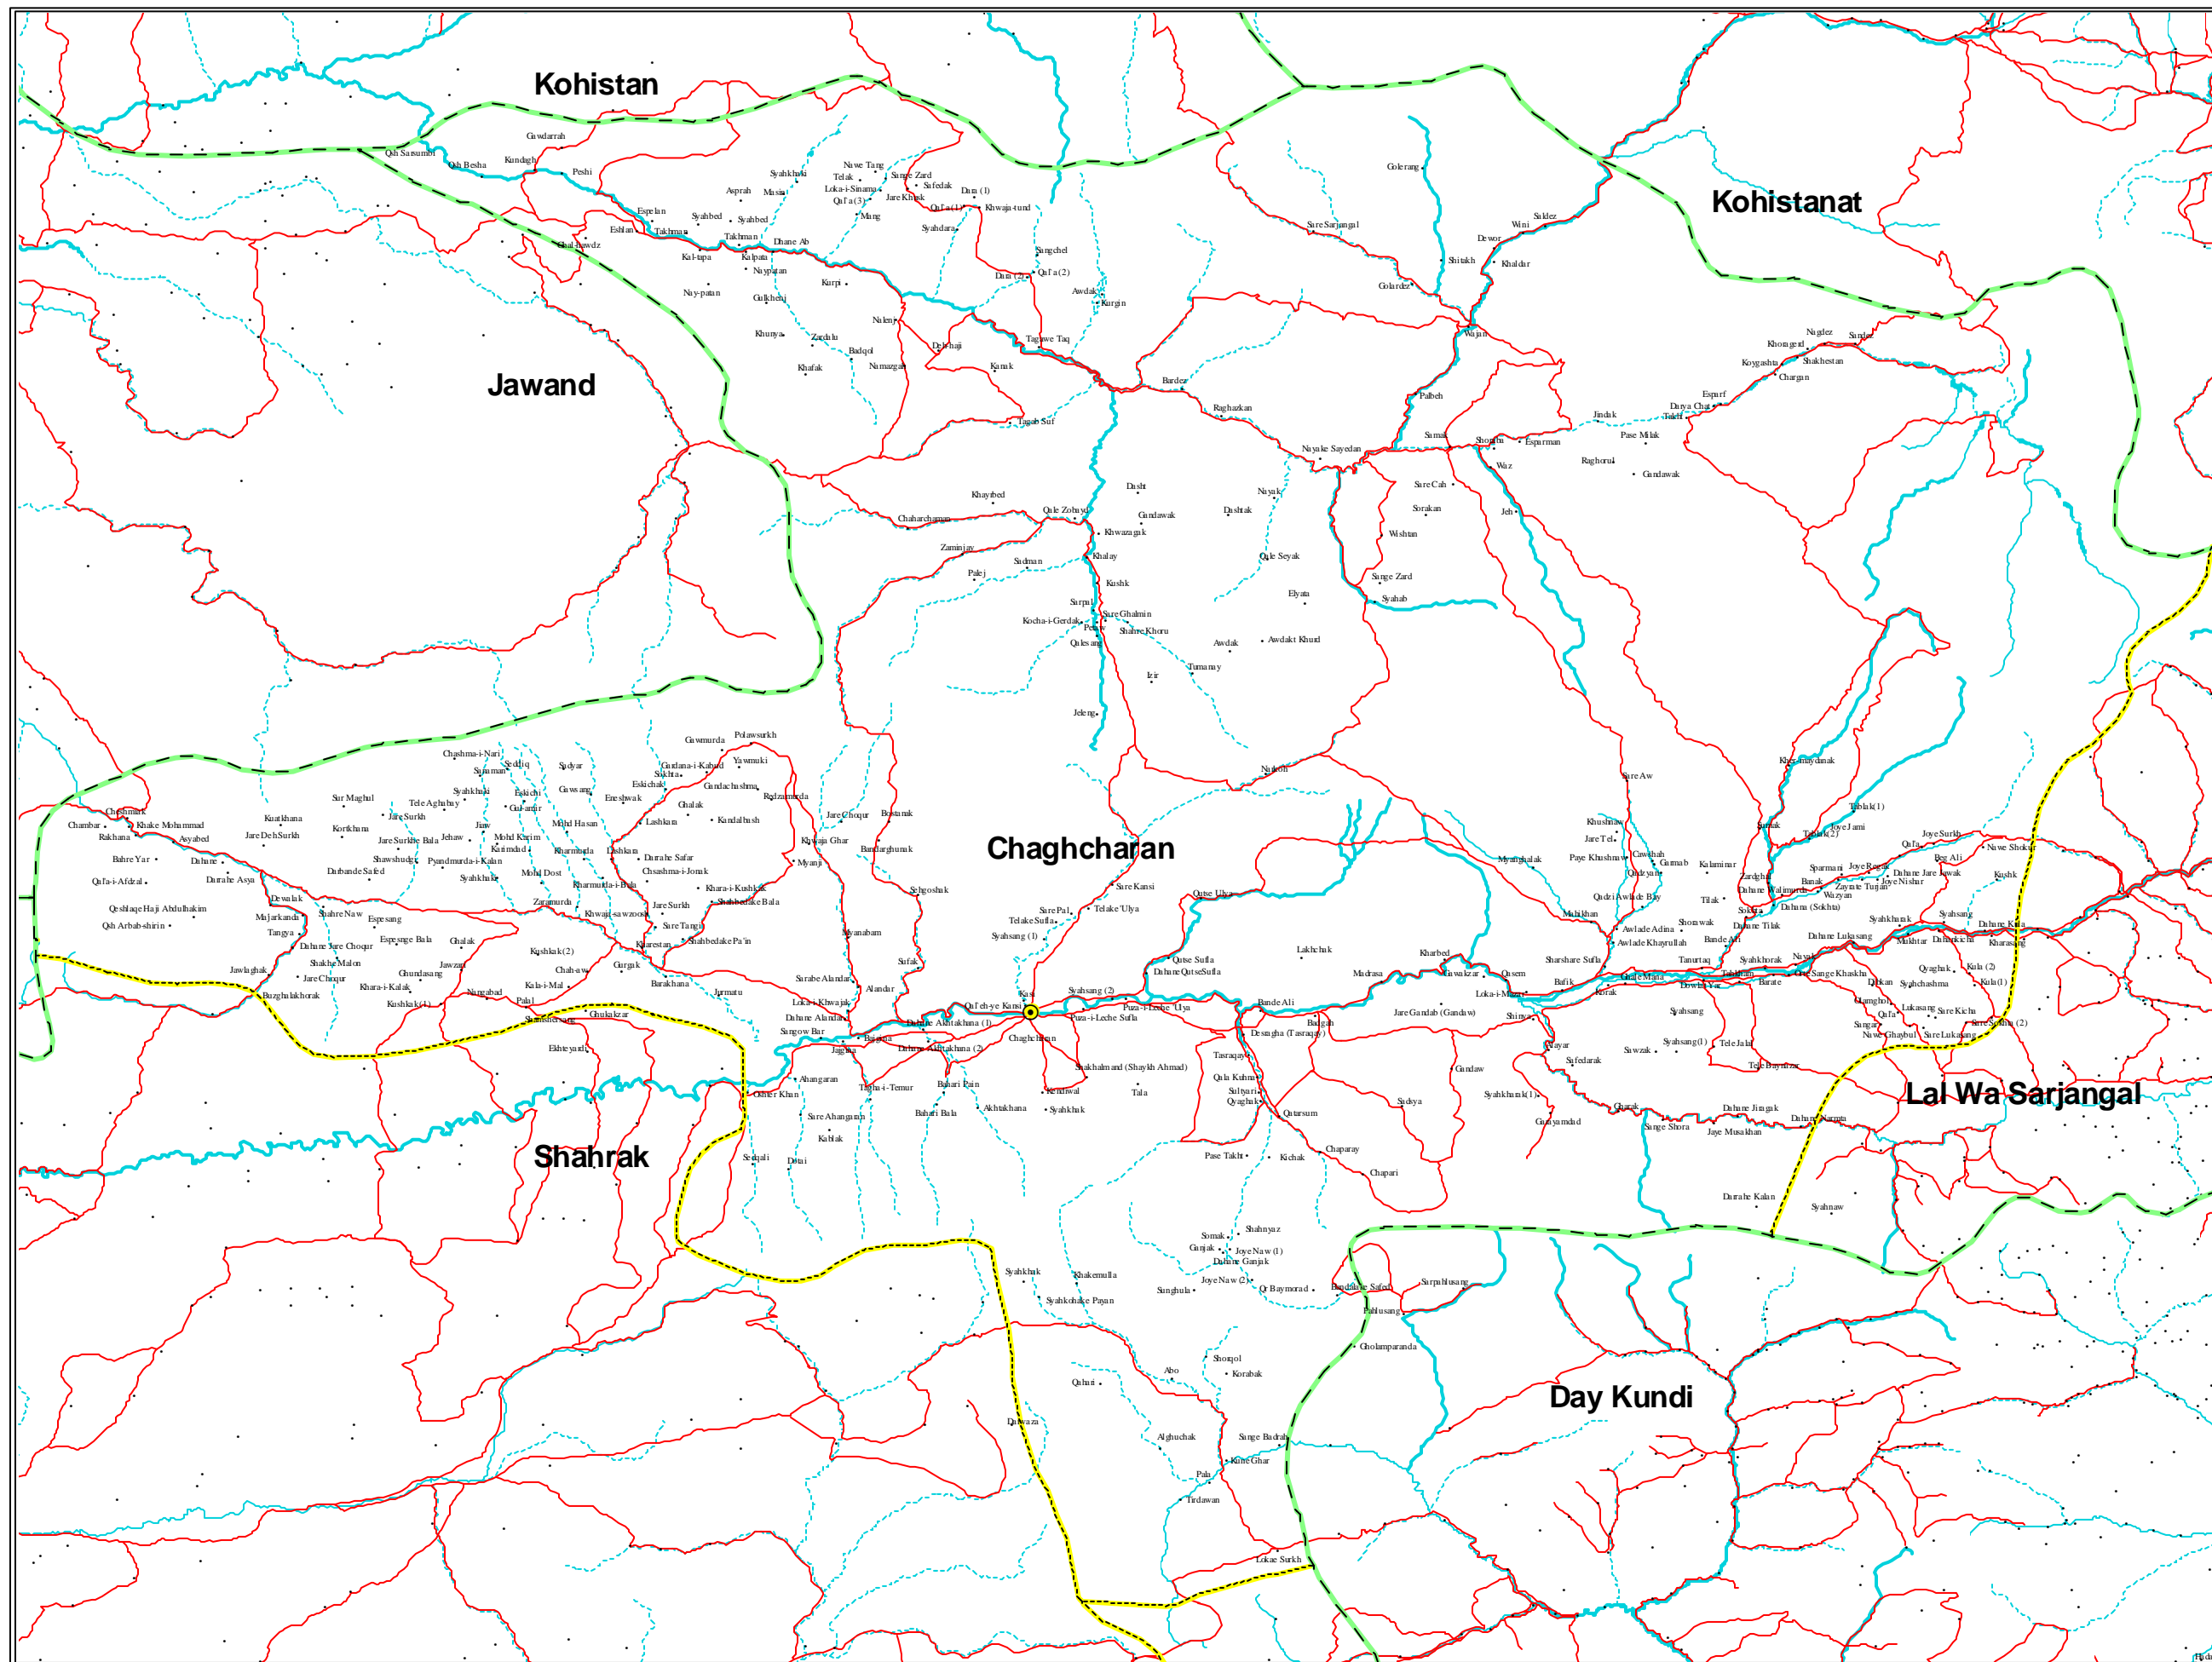

### BOUNDARIES

- International
- Province
- District

### RIVERS

- Main
- Stream
- Inermittent
- Lakes

## Location Diagram

N

20 0 20 40 60 80 Kilometers