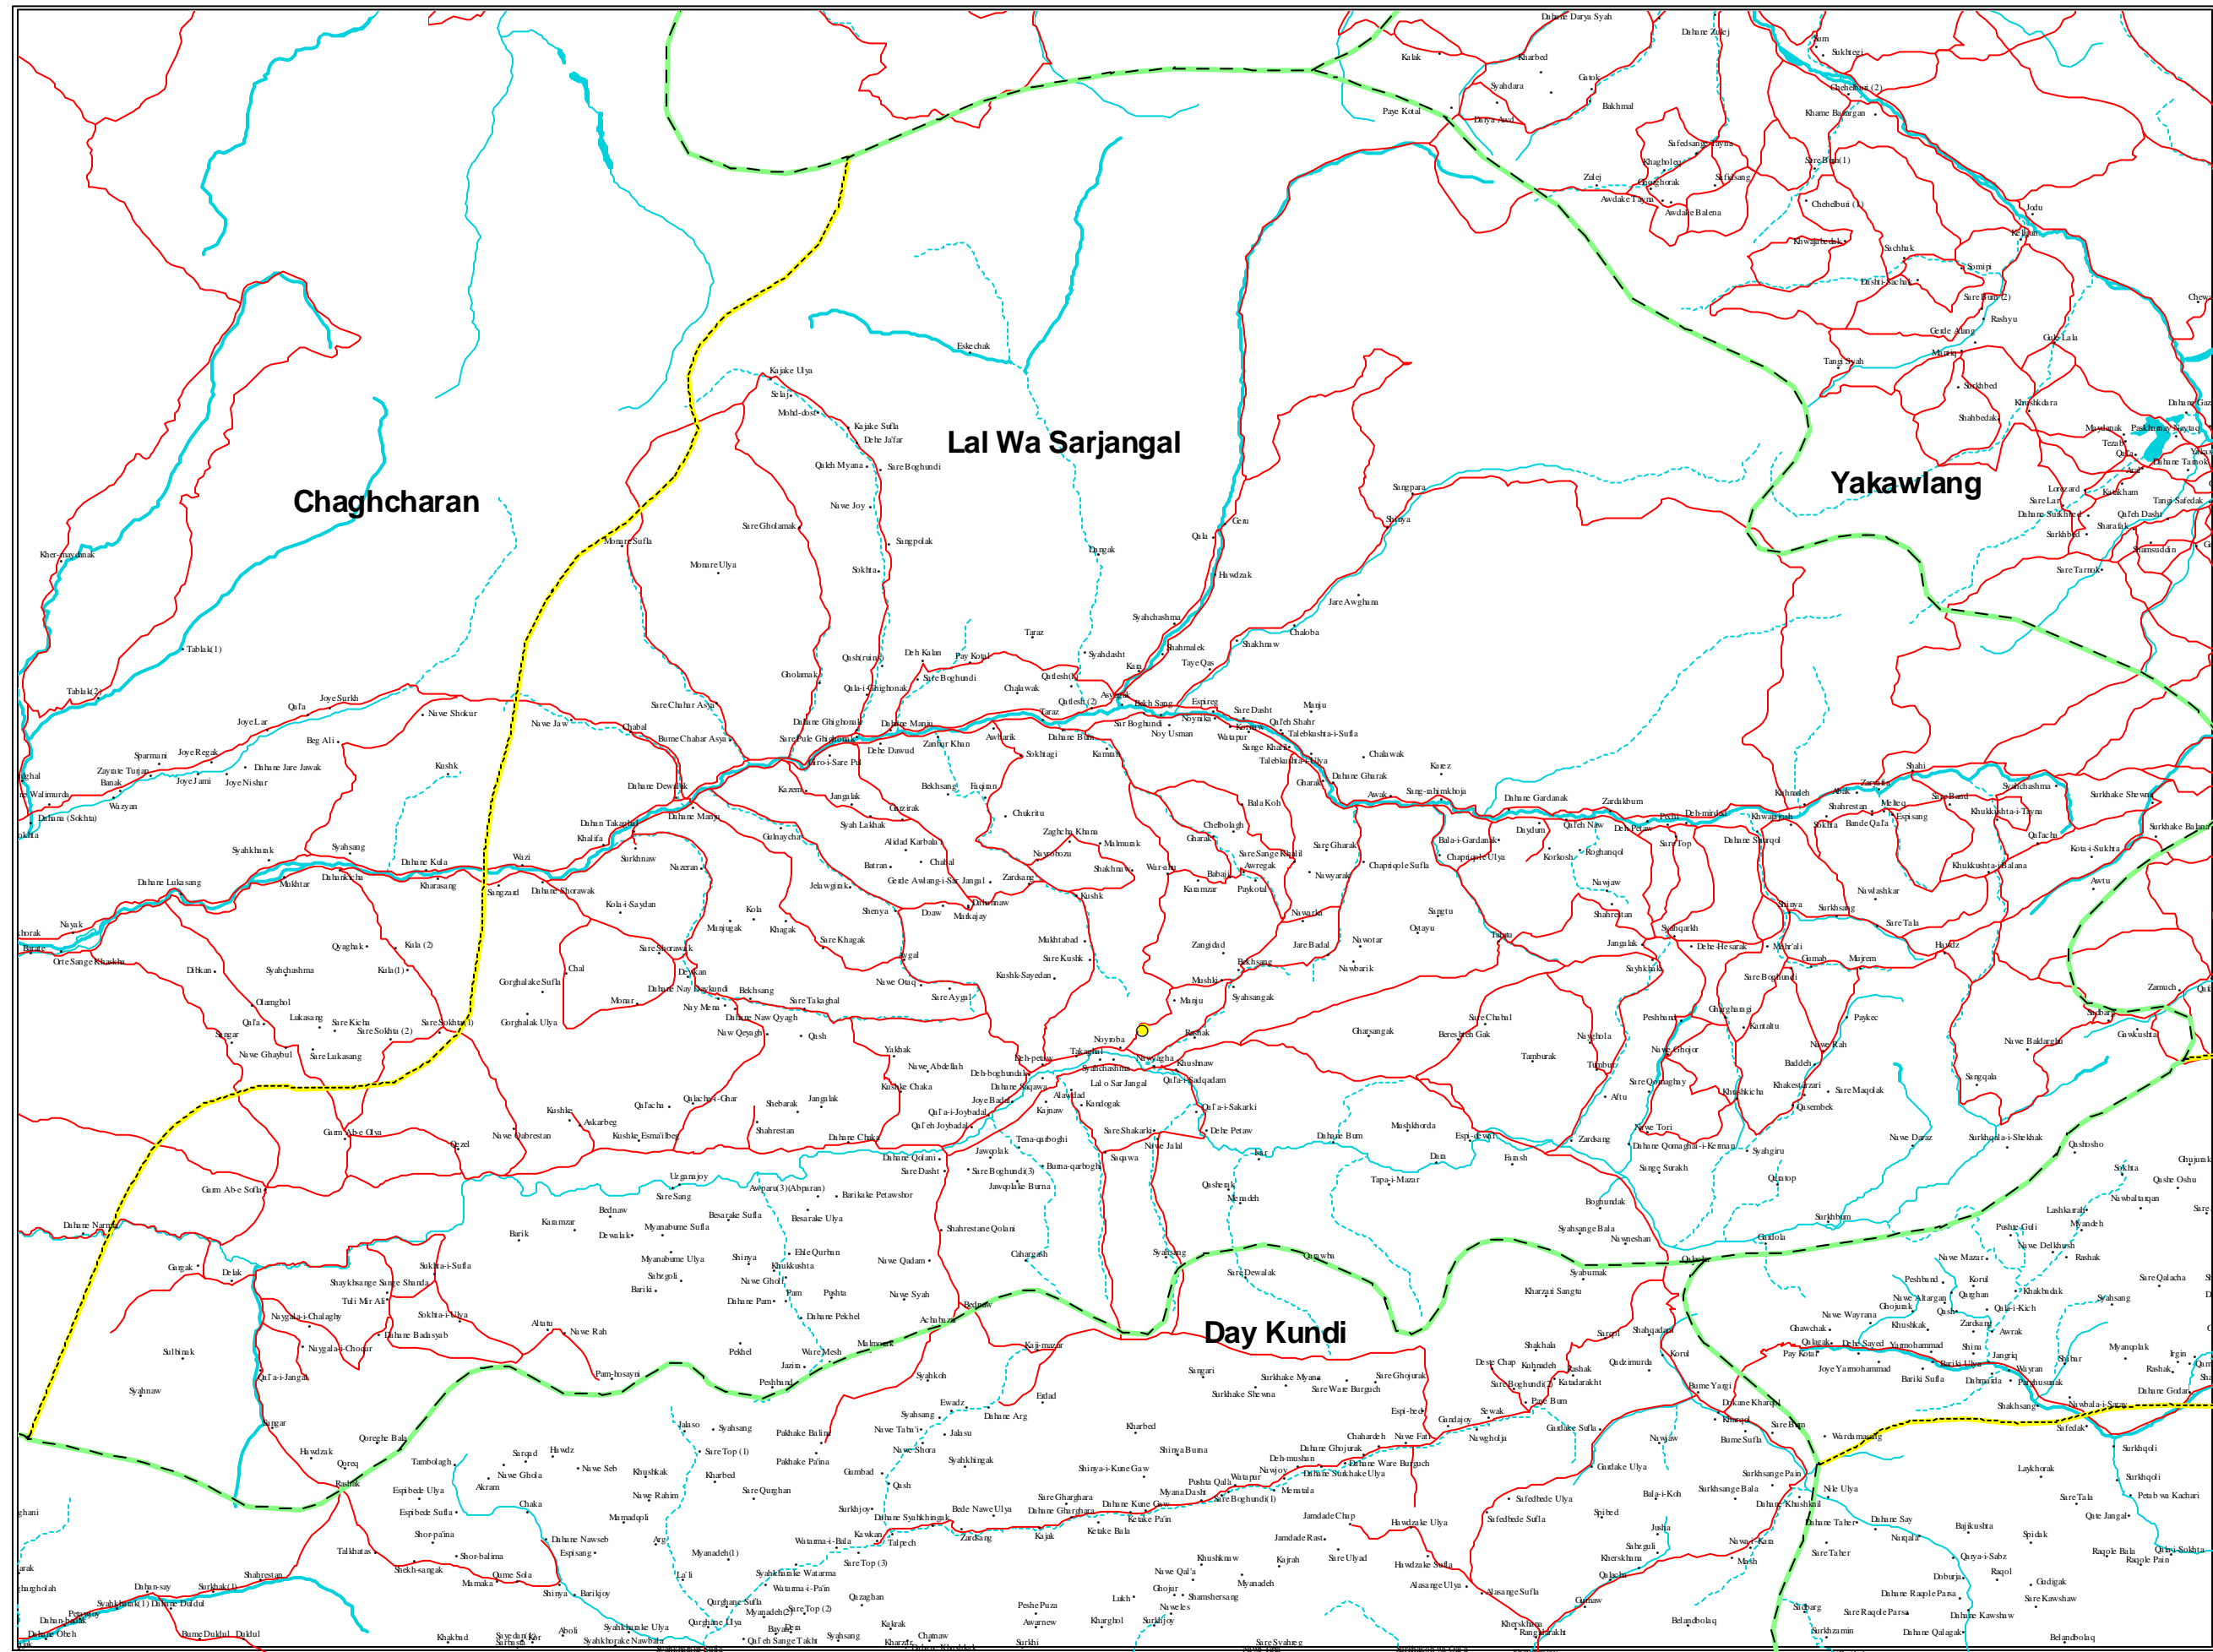

LAL WA SARJANGAL DISTRICT
 Located in Ghor Province

LEGEND

SETTLEMENTS

- Capital
- Provincial Capital
- District Center
- Village

BOUNDARIES

- International
- Province
- District

ROADS

- All Weather Primary
- All Weather Secondary
- Track

RIVERS

- Main
- Stream
- Inermittent
- Lakes

NOTE:

Administrative boundaries are 32 province-329 district model.

The boundaries and names on the maps do not imply official endorsement or acceptance by the United Nations.