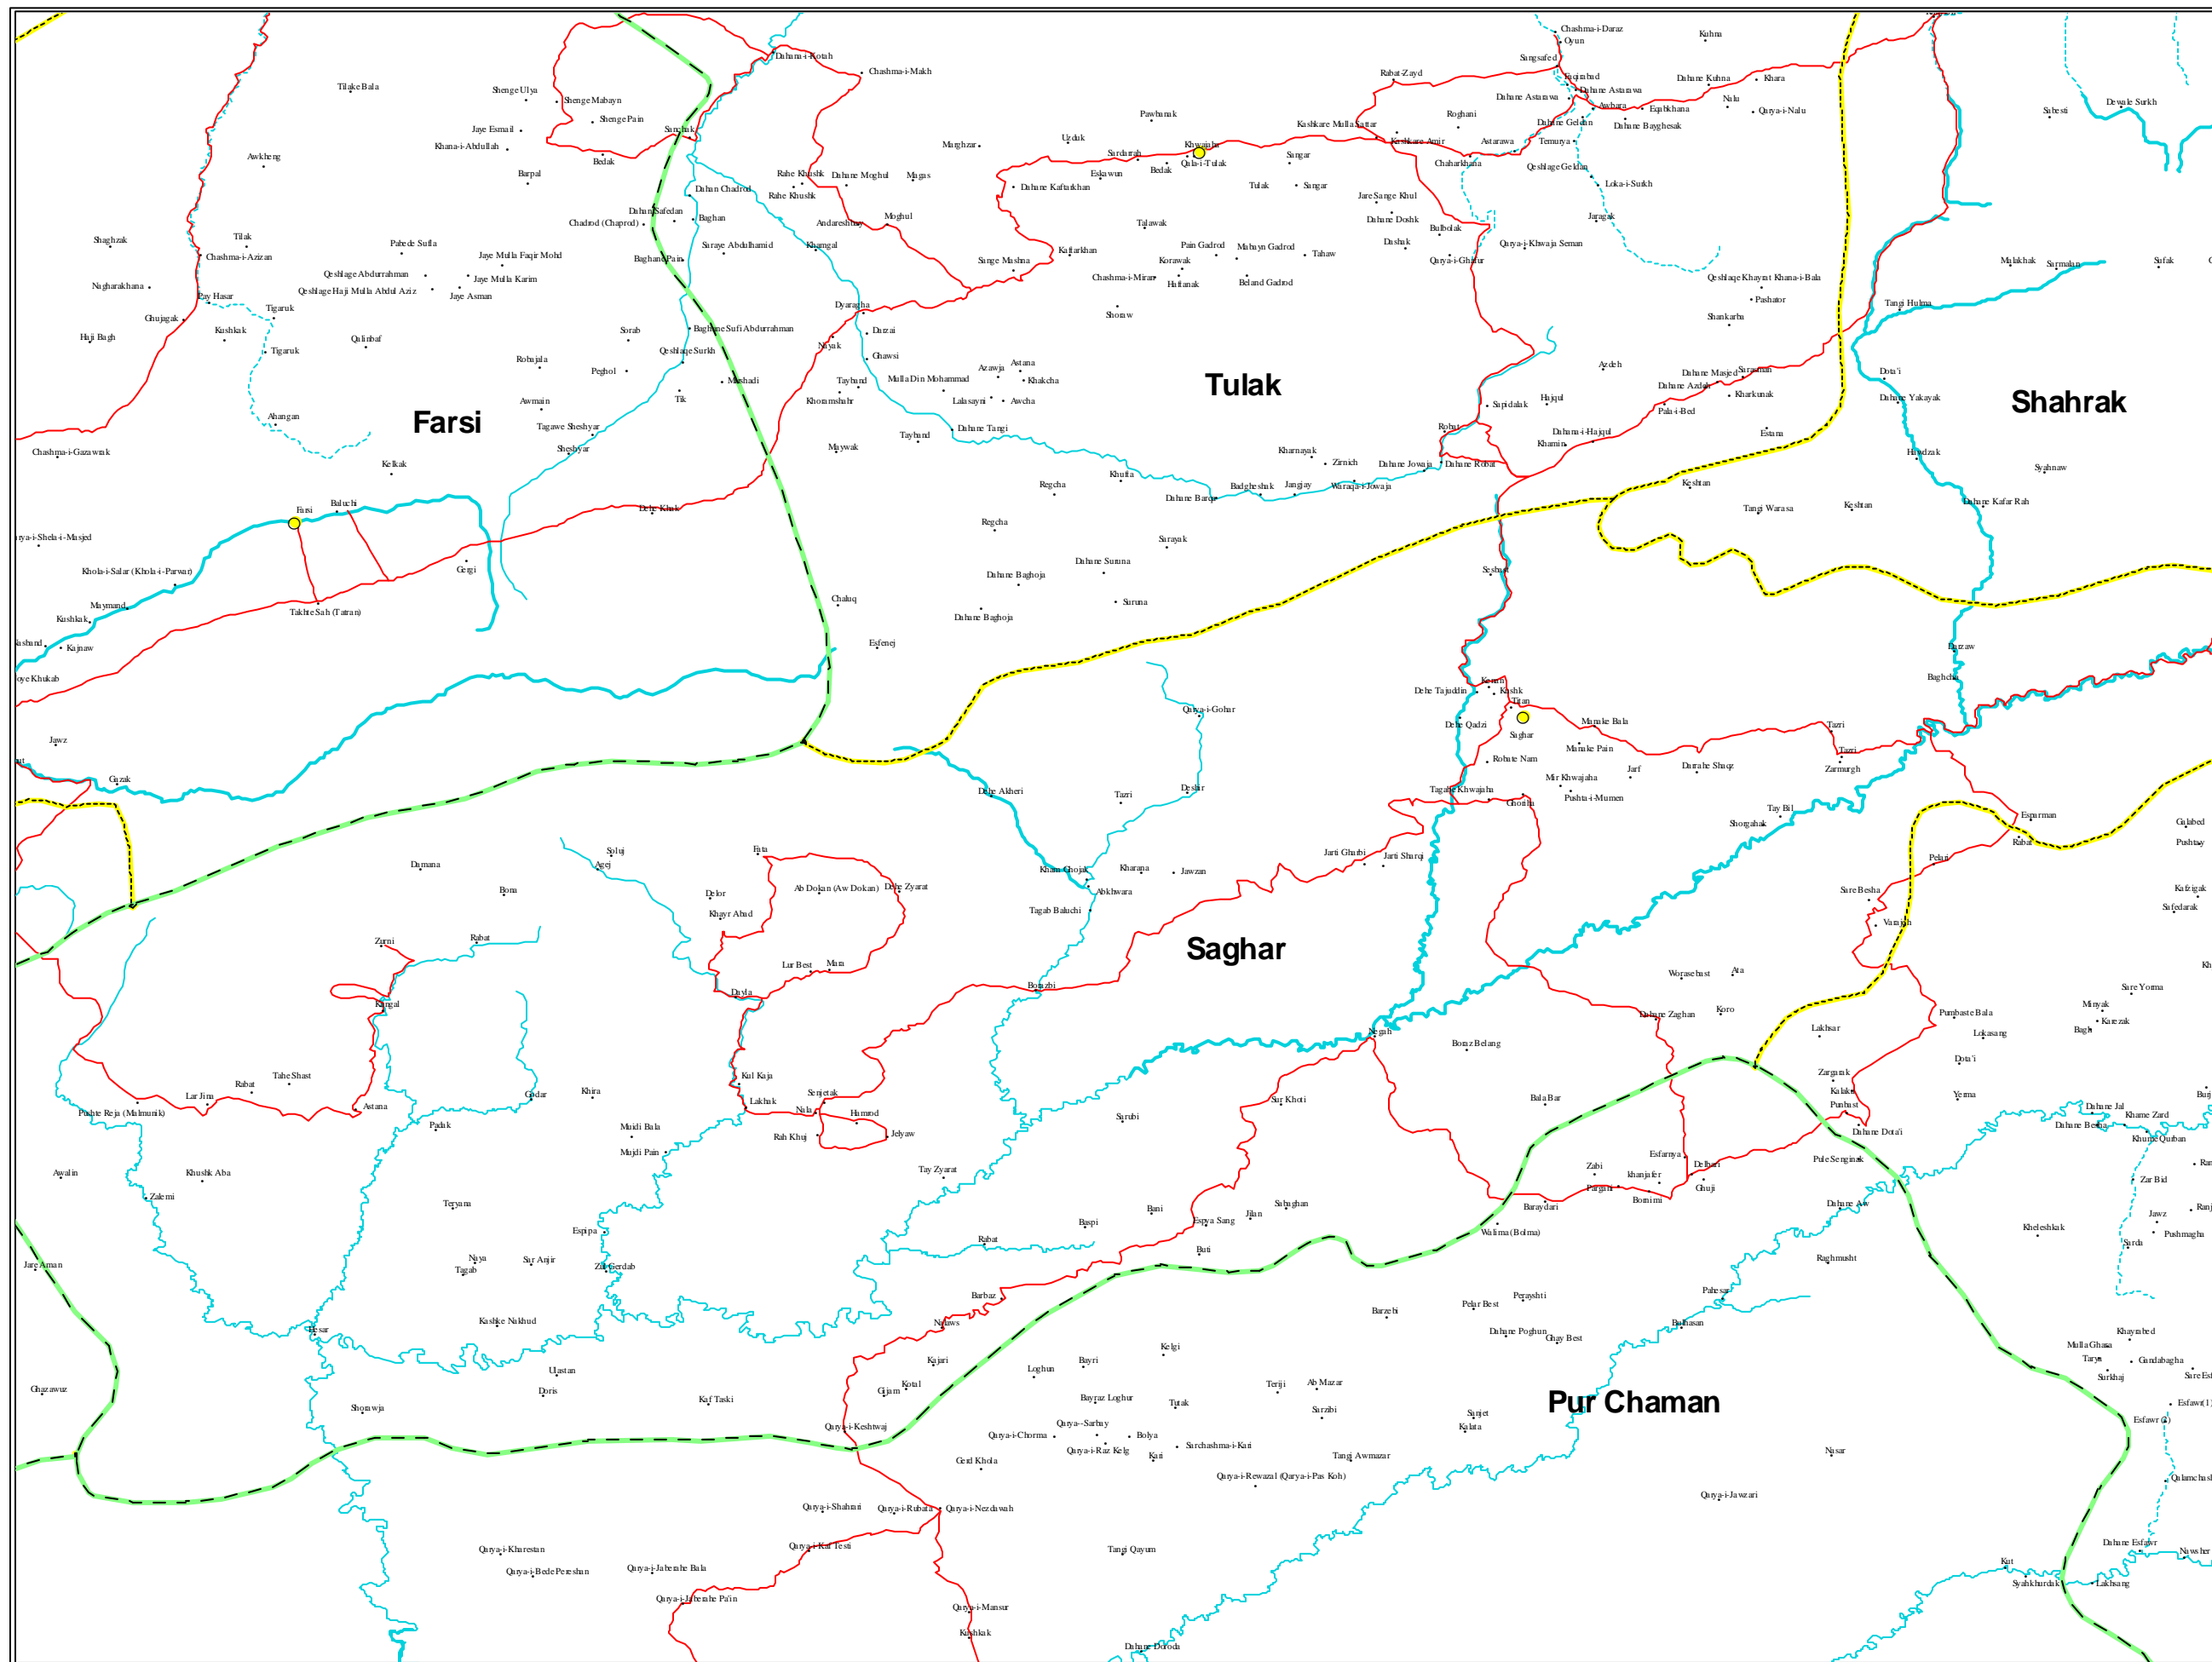

SAGHAR DISTRICT

Located in
Ghor Province

AIMS

LEGEND

SETTLEMENTS

- Capital
- Provincial Capital
- District Center
- Village

BOUNDARIES

- International
- Province
- District

ROADS

- All Weather Primary
- All Weather Secondary
- Track

RIVERS

- Main
- Stream
- Intermittent
- Lakes

NOTE:

Administrative boundaries are 32 province-329 district model.

The boundaries and names on the maps do not imply official endorsement or acceptance by the United Nations.

For further information contact AIMS
e-mail: info@hic.org.pk

DATED: AUGUST 2002

Location Diagram

N

10 0 10 20 30 40 Kilometers