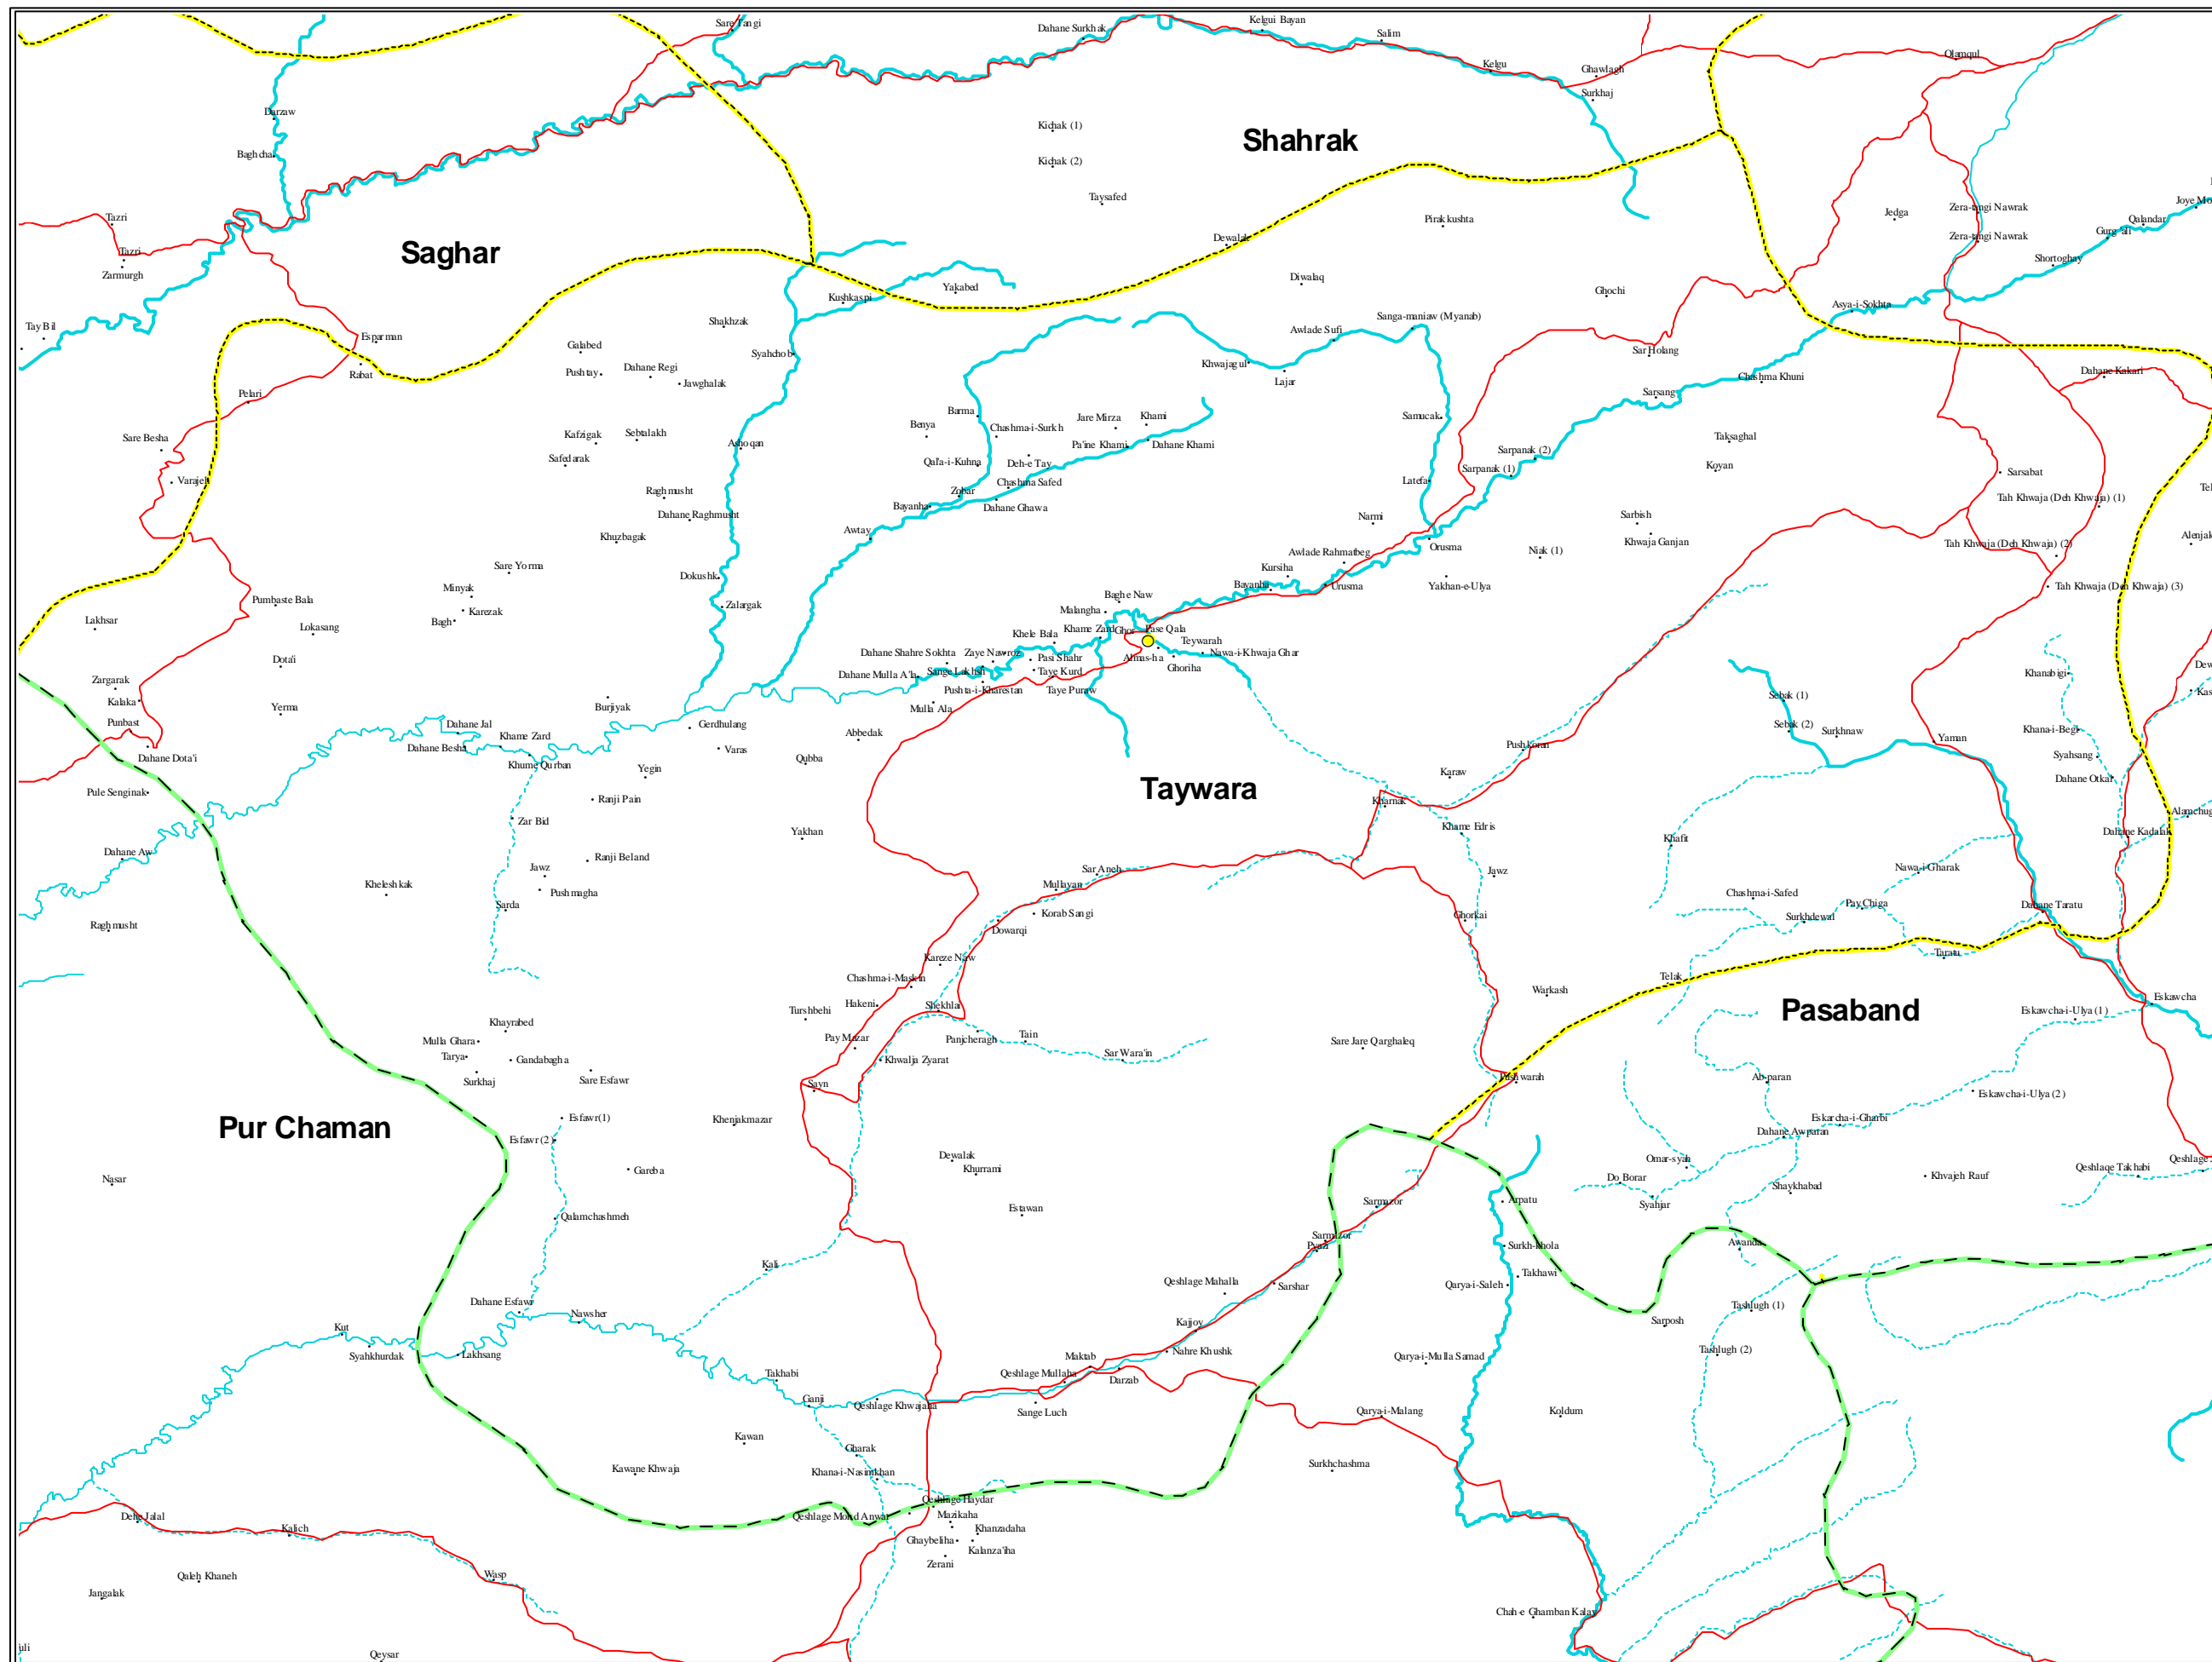

TAYWARA DISTRICT

Located in
Ghor Province

AIMS

LEGEND

SETTLEMENTS

- Capital
- Provincial Capital
- District Center
- Village

BOUNDARIES

- International
- Province
- District

ROADS

- All Weather Primary
- All Weather Secondary
- Track

RIVERS

- Main
- Stream
- Intermittent
- Lakes

NOTE:

Administrative boundaries are 32 province-329 district model.

The boundaries and names on the maps do not imply official endorsement or acceptance by the United Nations.

For further information contact AIMS
e-mail: info@hic.org.pk

DATED: AUGUST 2002

Location Diagram

N

7 0 7 14 21 28 Kilometers