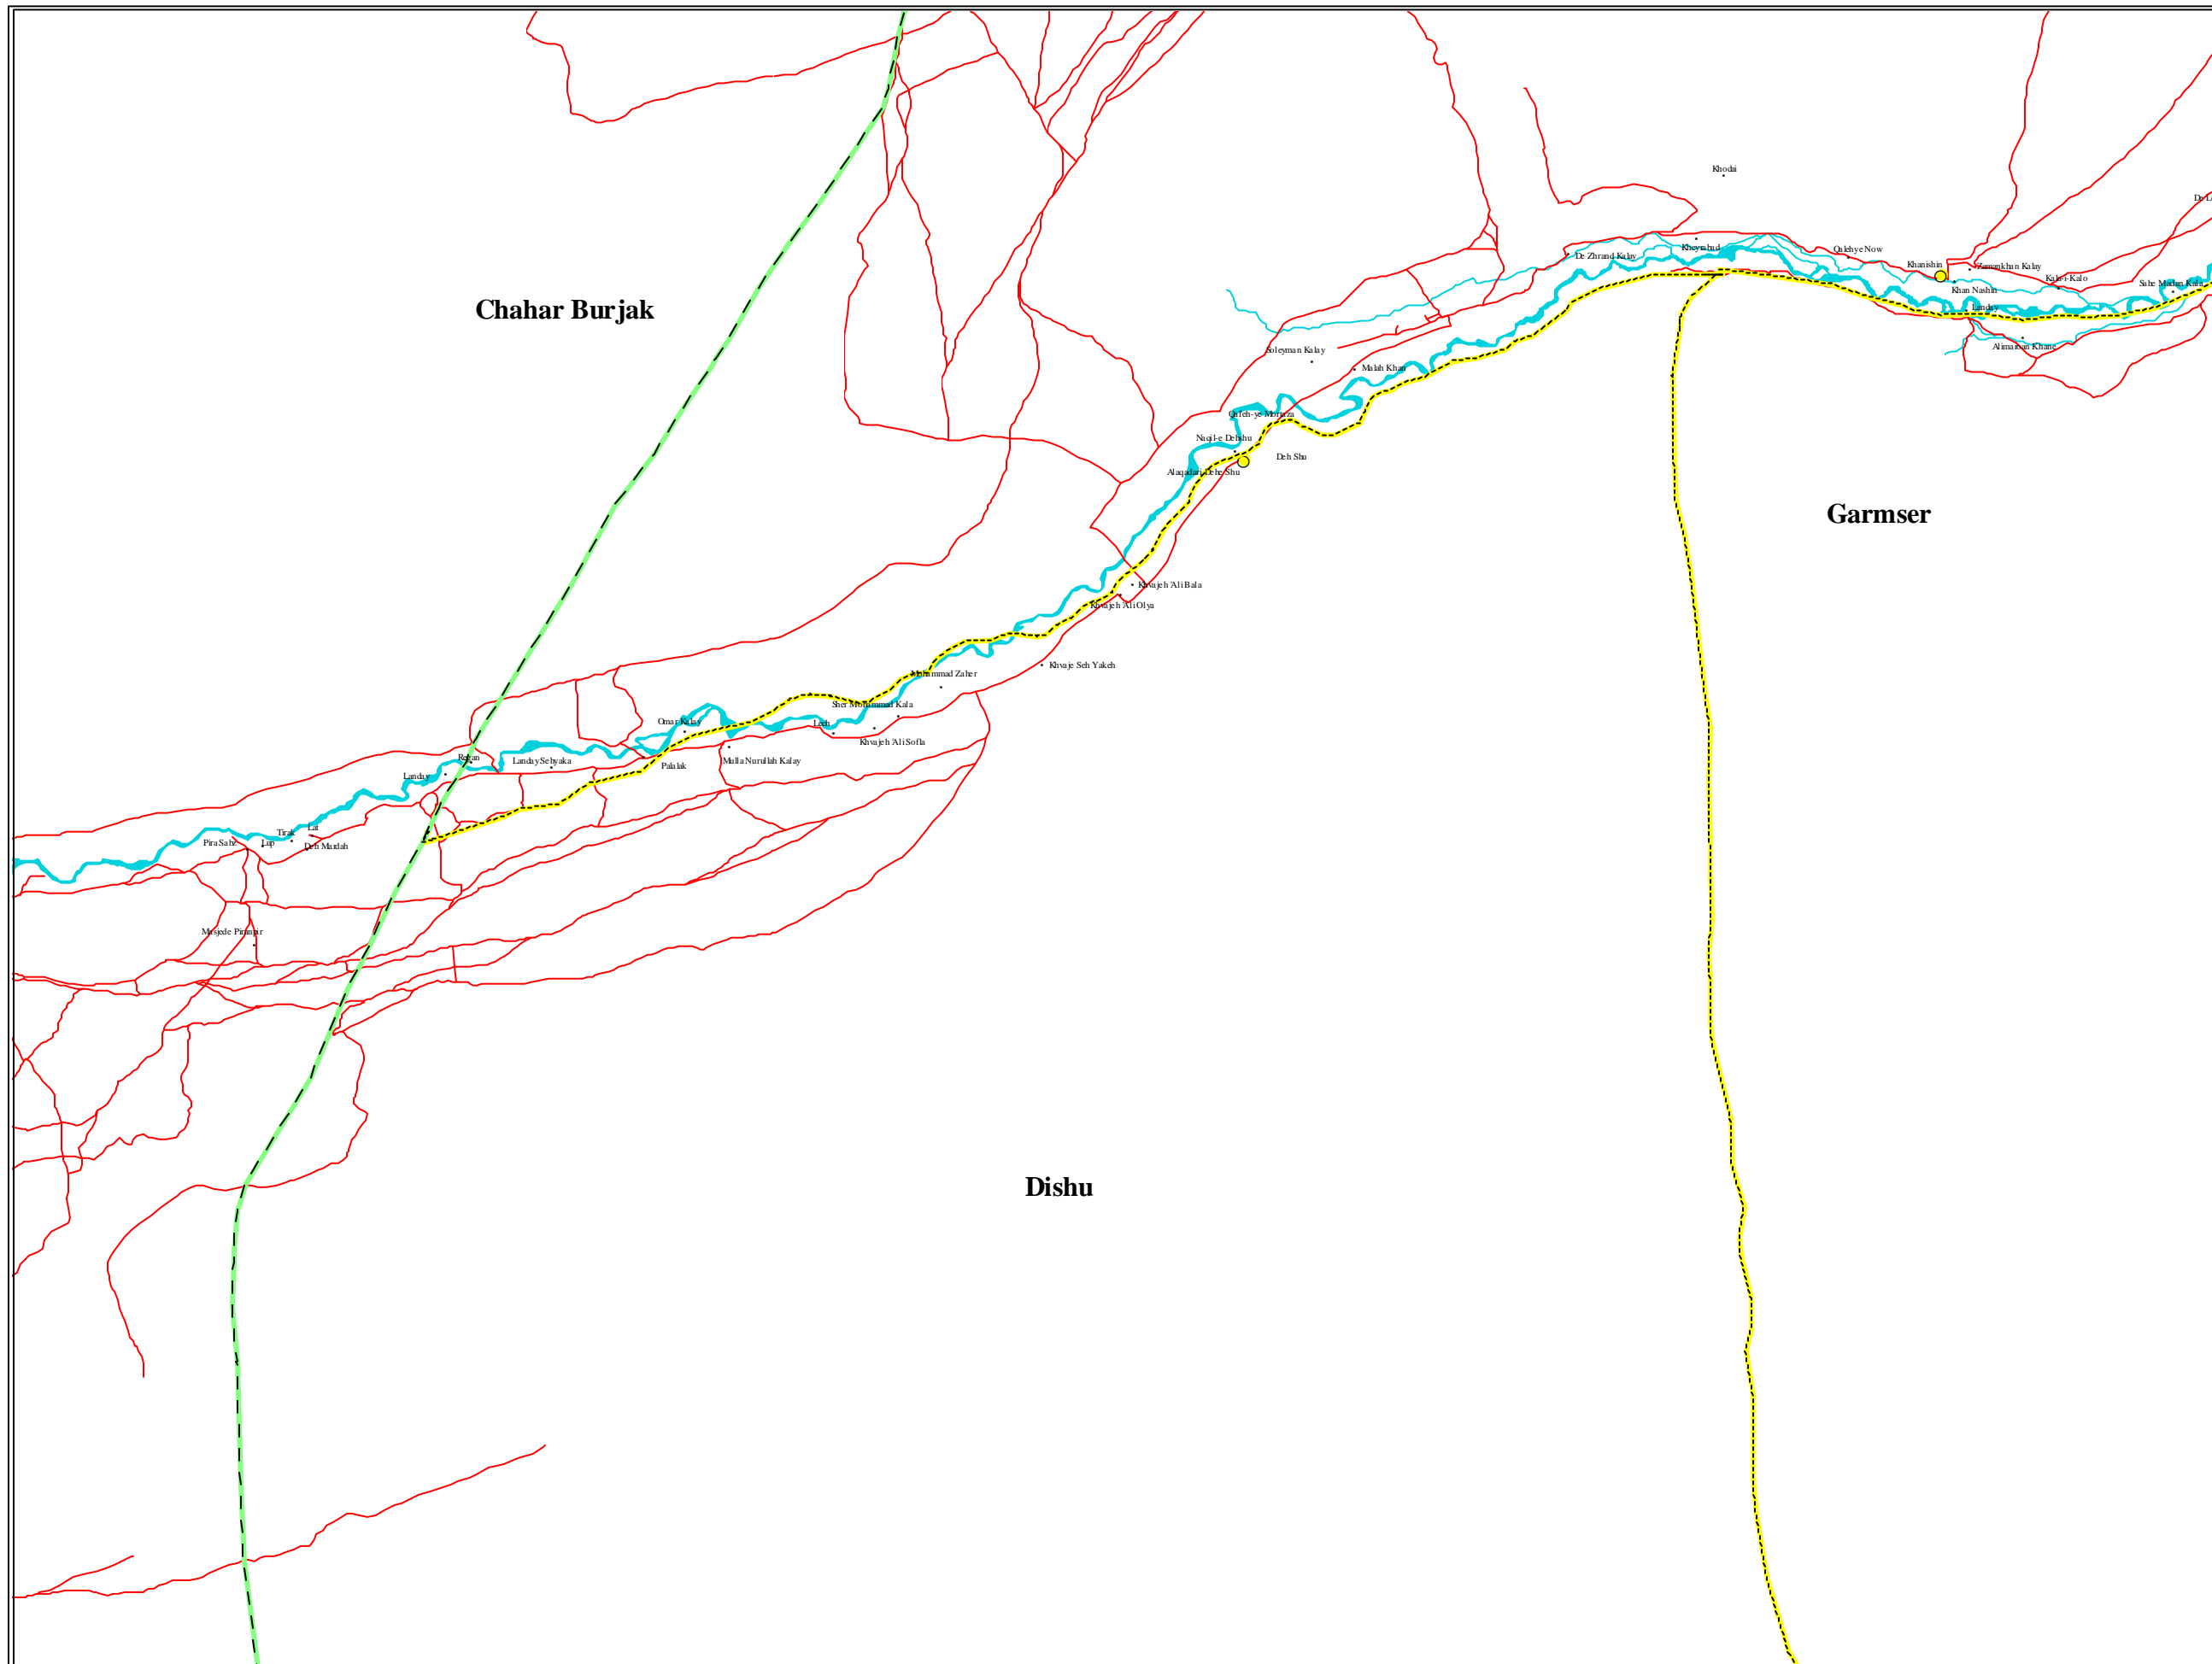

### BOUNDARIES

- International
- Province
- District

### RIVERS

- Main
- Stream
- Intermittent
- Lakes

## Location Diagram

N

20 0 20 Kilometers