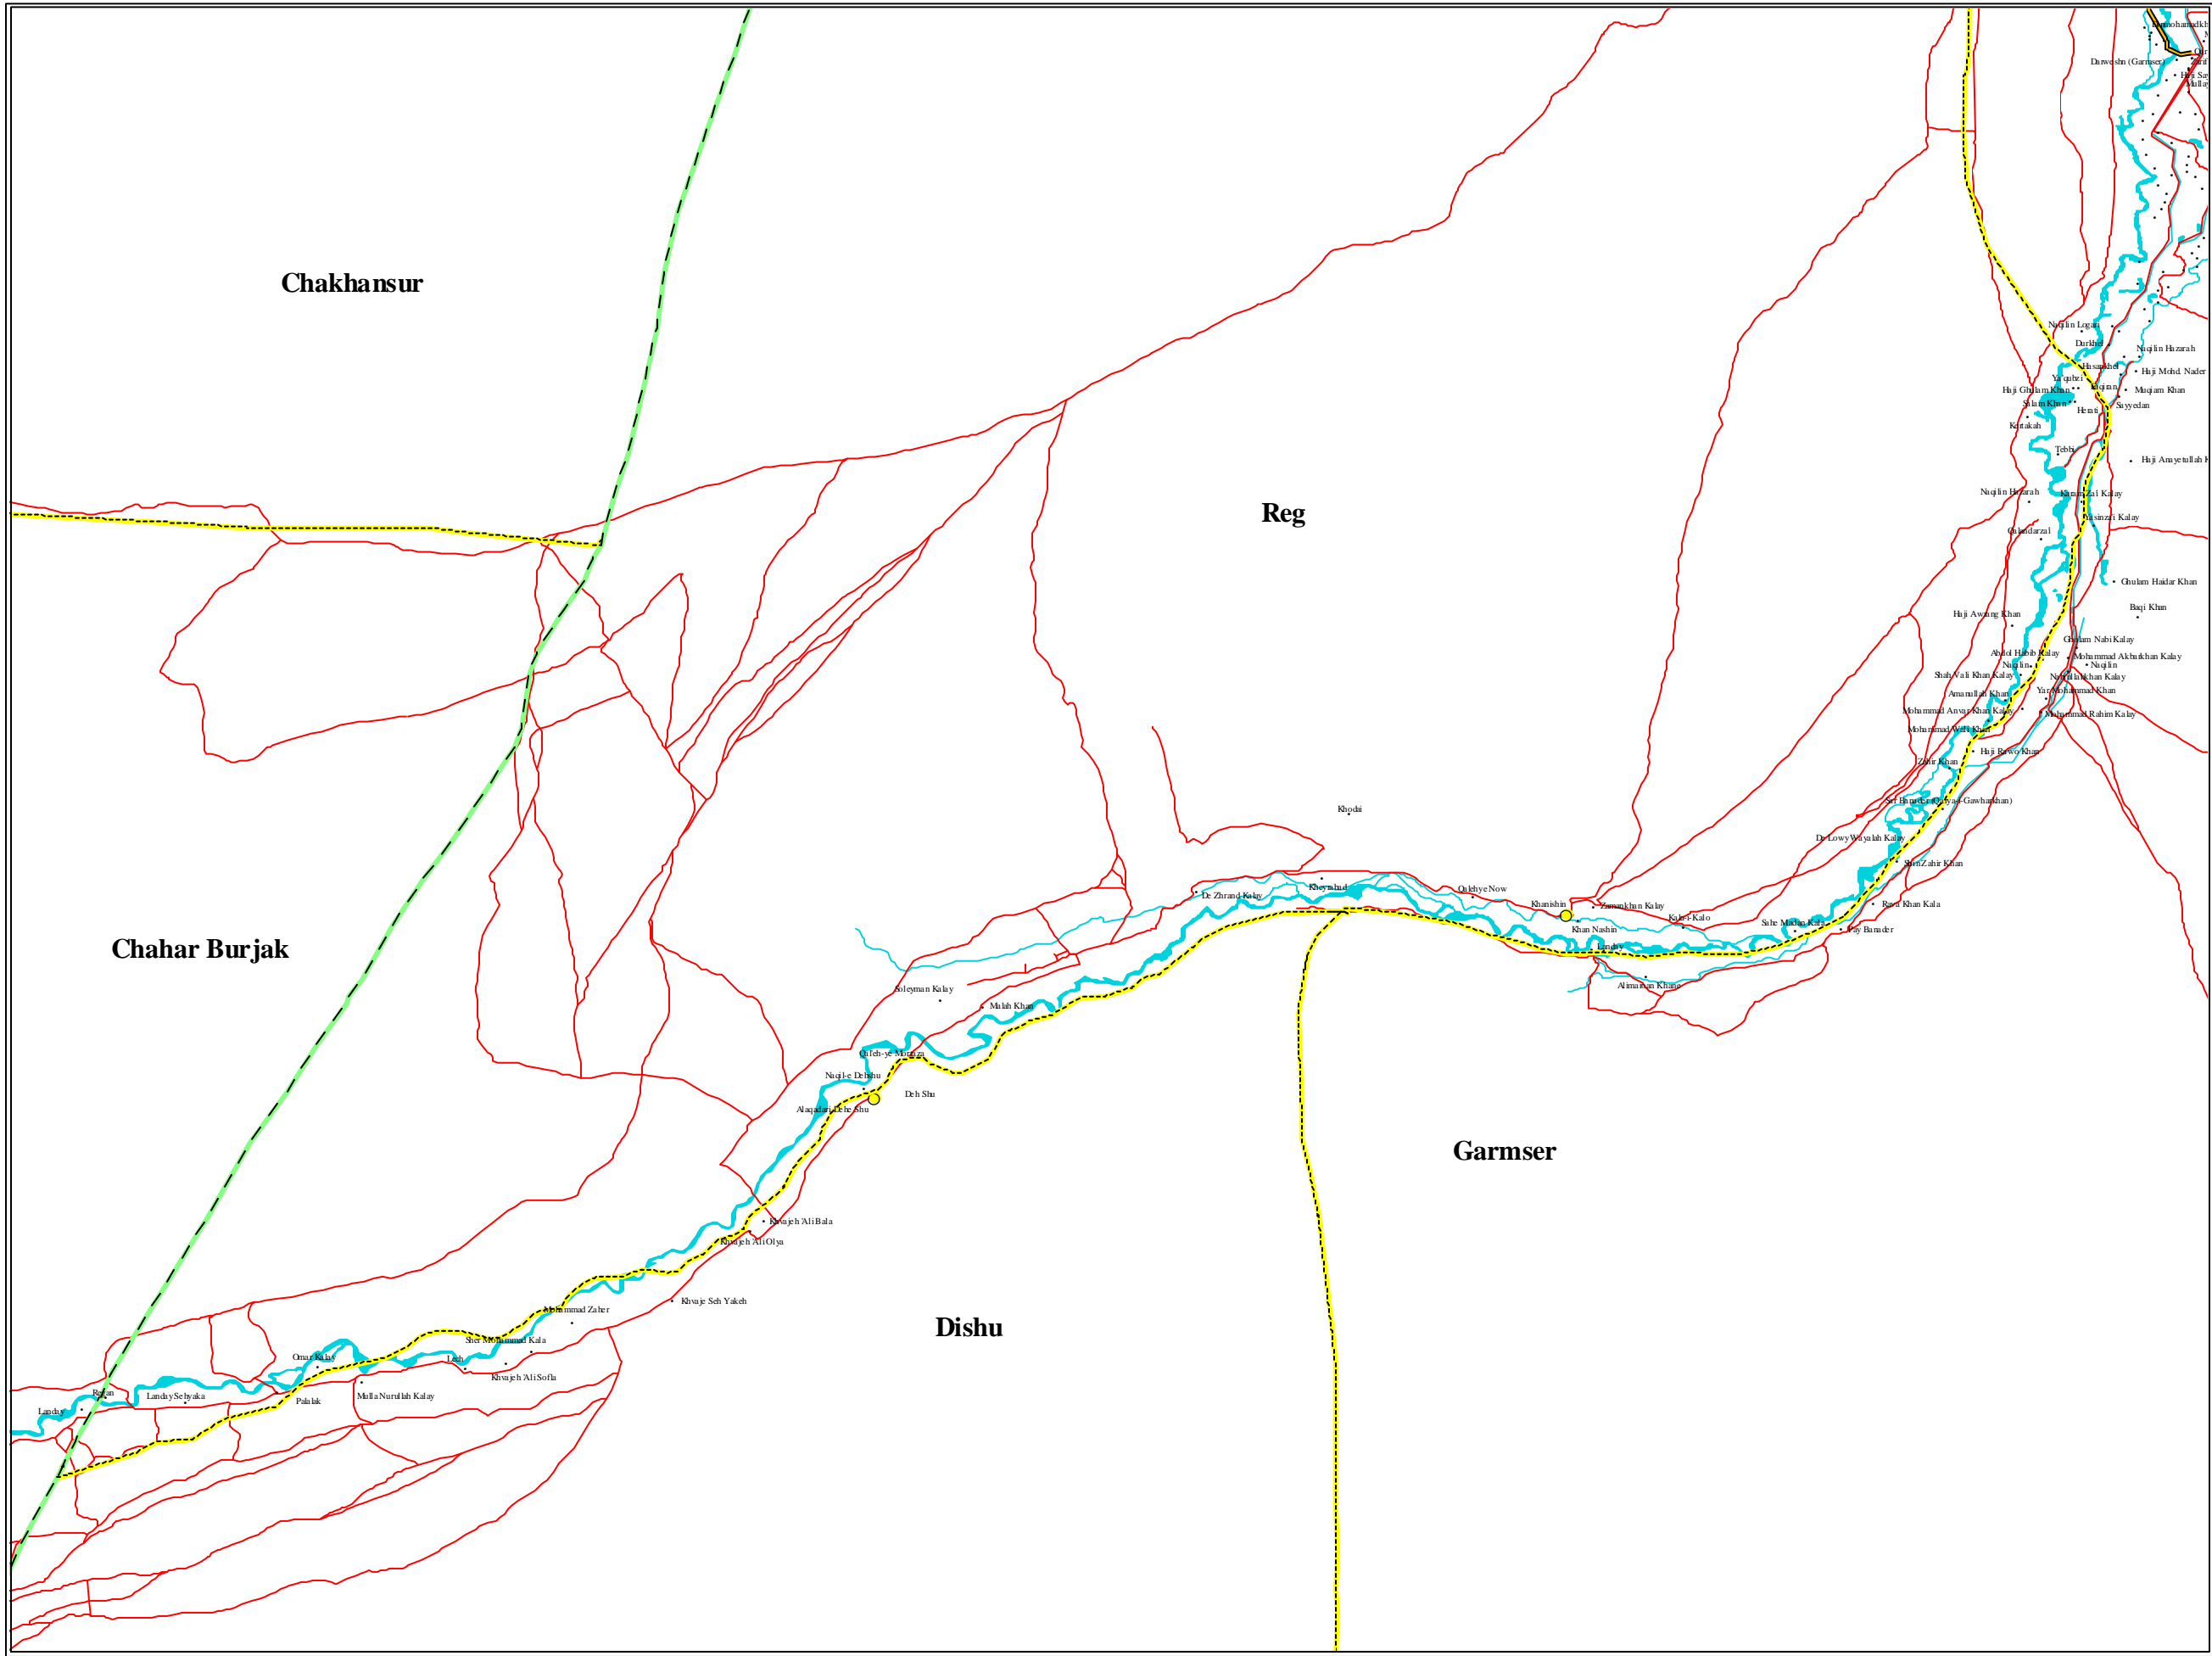

REG DISTRICT
Located in
Hilmand Province

LEGEND

SETTLEMENTS

- Capital
- Provincial Capital
- District Center
- Village

BOUNDARIES

- International
- Province
- District

ROADS

- All Weather Primary
- All Weather Secondary
- Track

RIVERS

- Main
- Stream
- Inermittent
- Lakes

NOTE:

Administrative boundaries are 32 province-329 district model.

The boundaries and names on the maps do not imply official endorsement or acceptance by the United Nations.

For further information contact AIMS
e-mail: info@hic.org.pk

DATED: MAY 2002

20 0 20 Kilometers