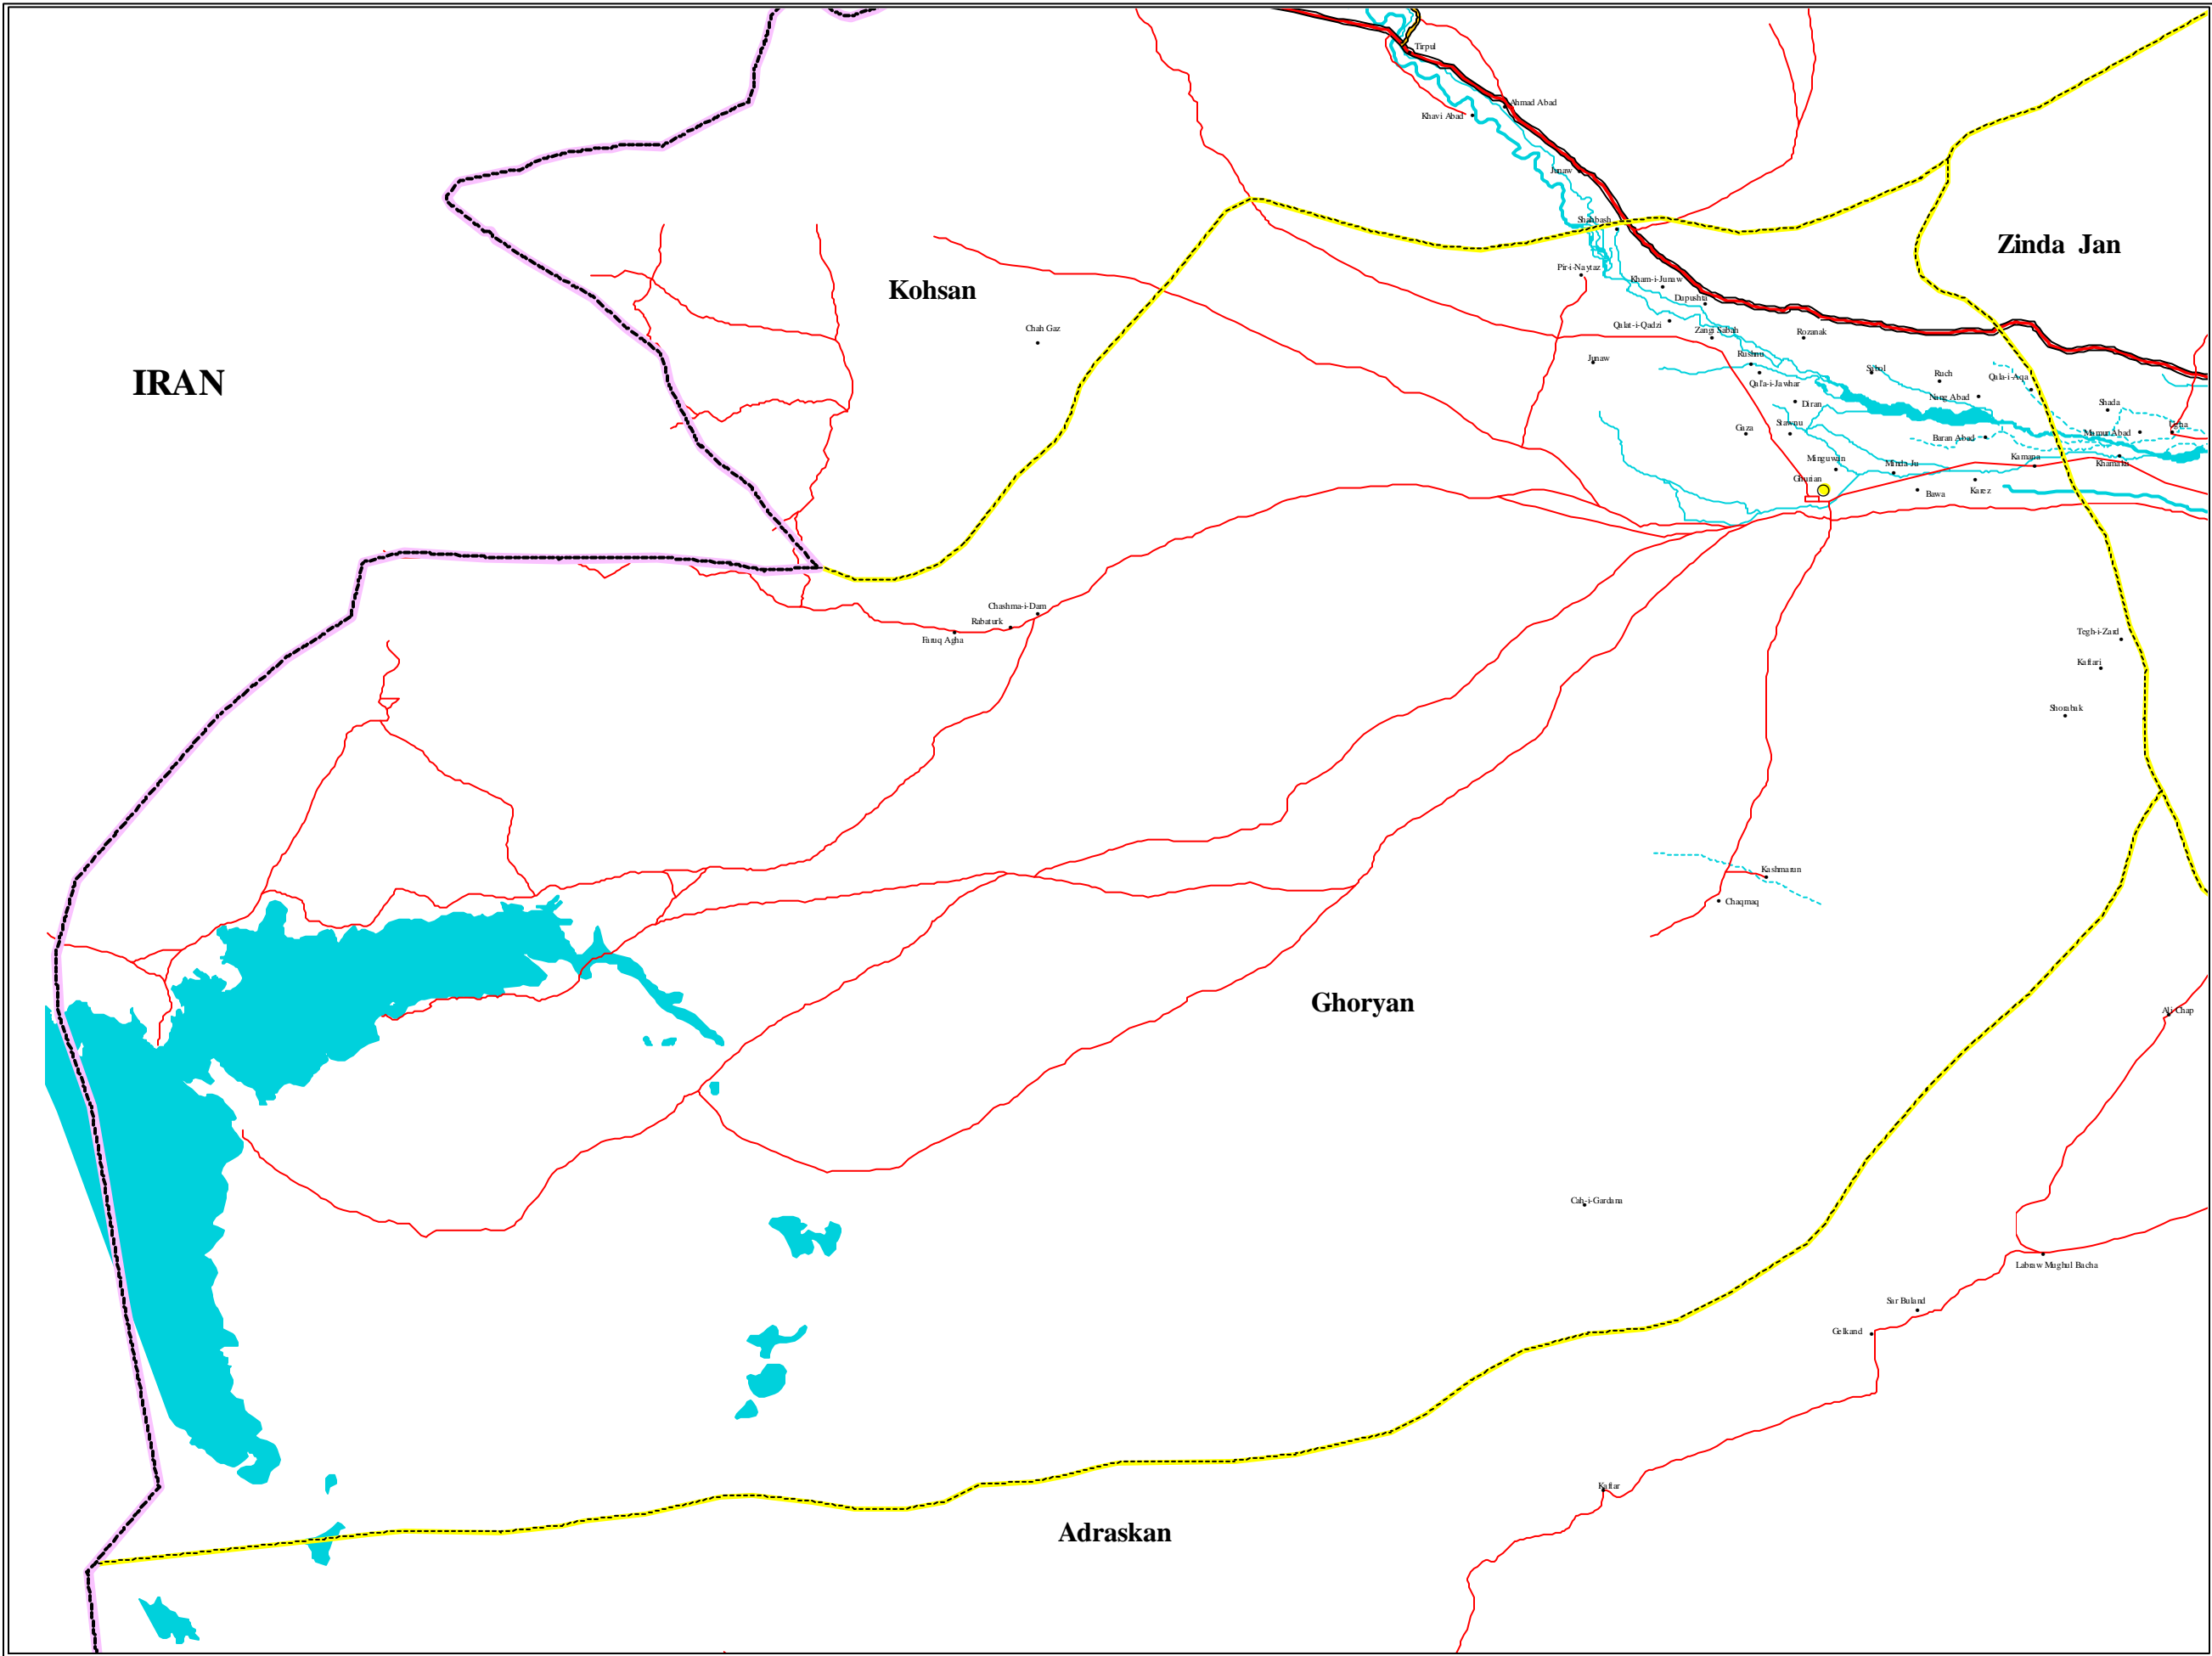

GHORYAN DISTRICT
 Located in
 Herat Province

LEGEND

SETTLEMENTS

- Capital
- Provincial Capital
- District Center
- Village

BOUNDARIES

- International
- Province
- District

ROADS

- All Weather Primary
- All Weather Secondary
- Track

RIVERS

- Main
- Stream
- Inermittent
- Lakes

NOTE:

Administrative boundaries are 32 province-329 district model.

The boundaries and names on the maps do not imply official endorsement or acceptance by the United Nations.