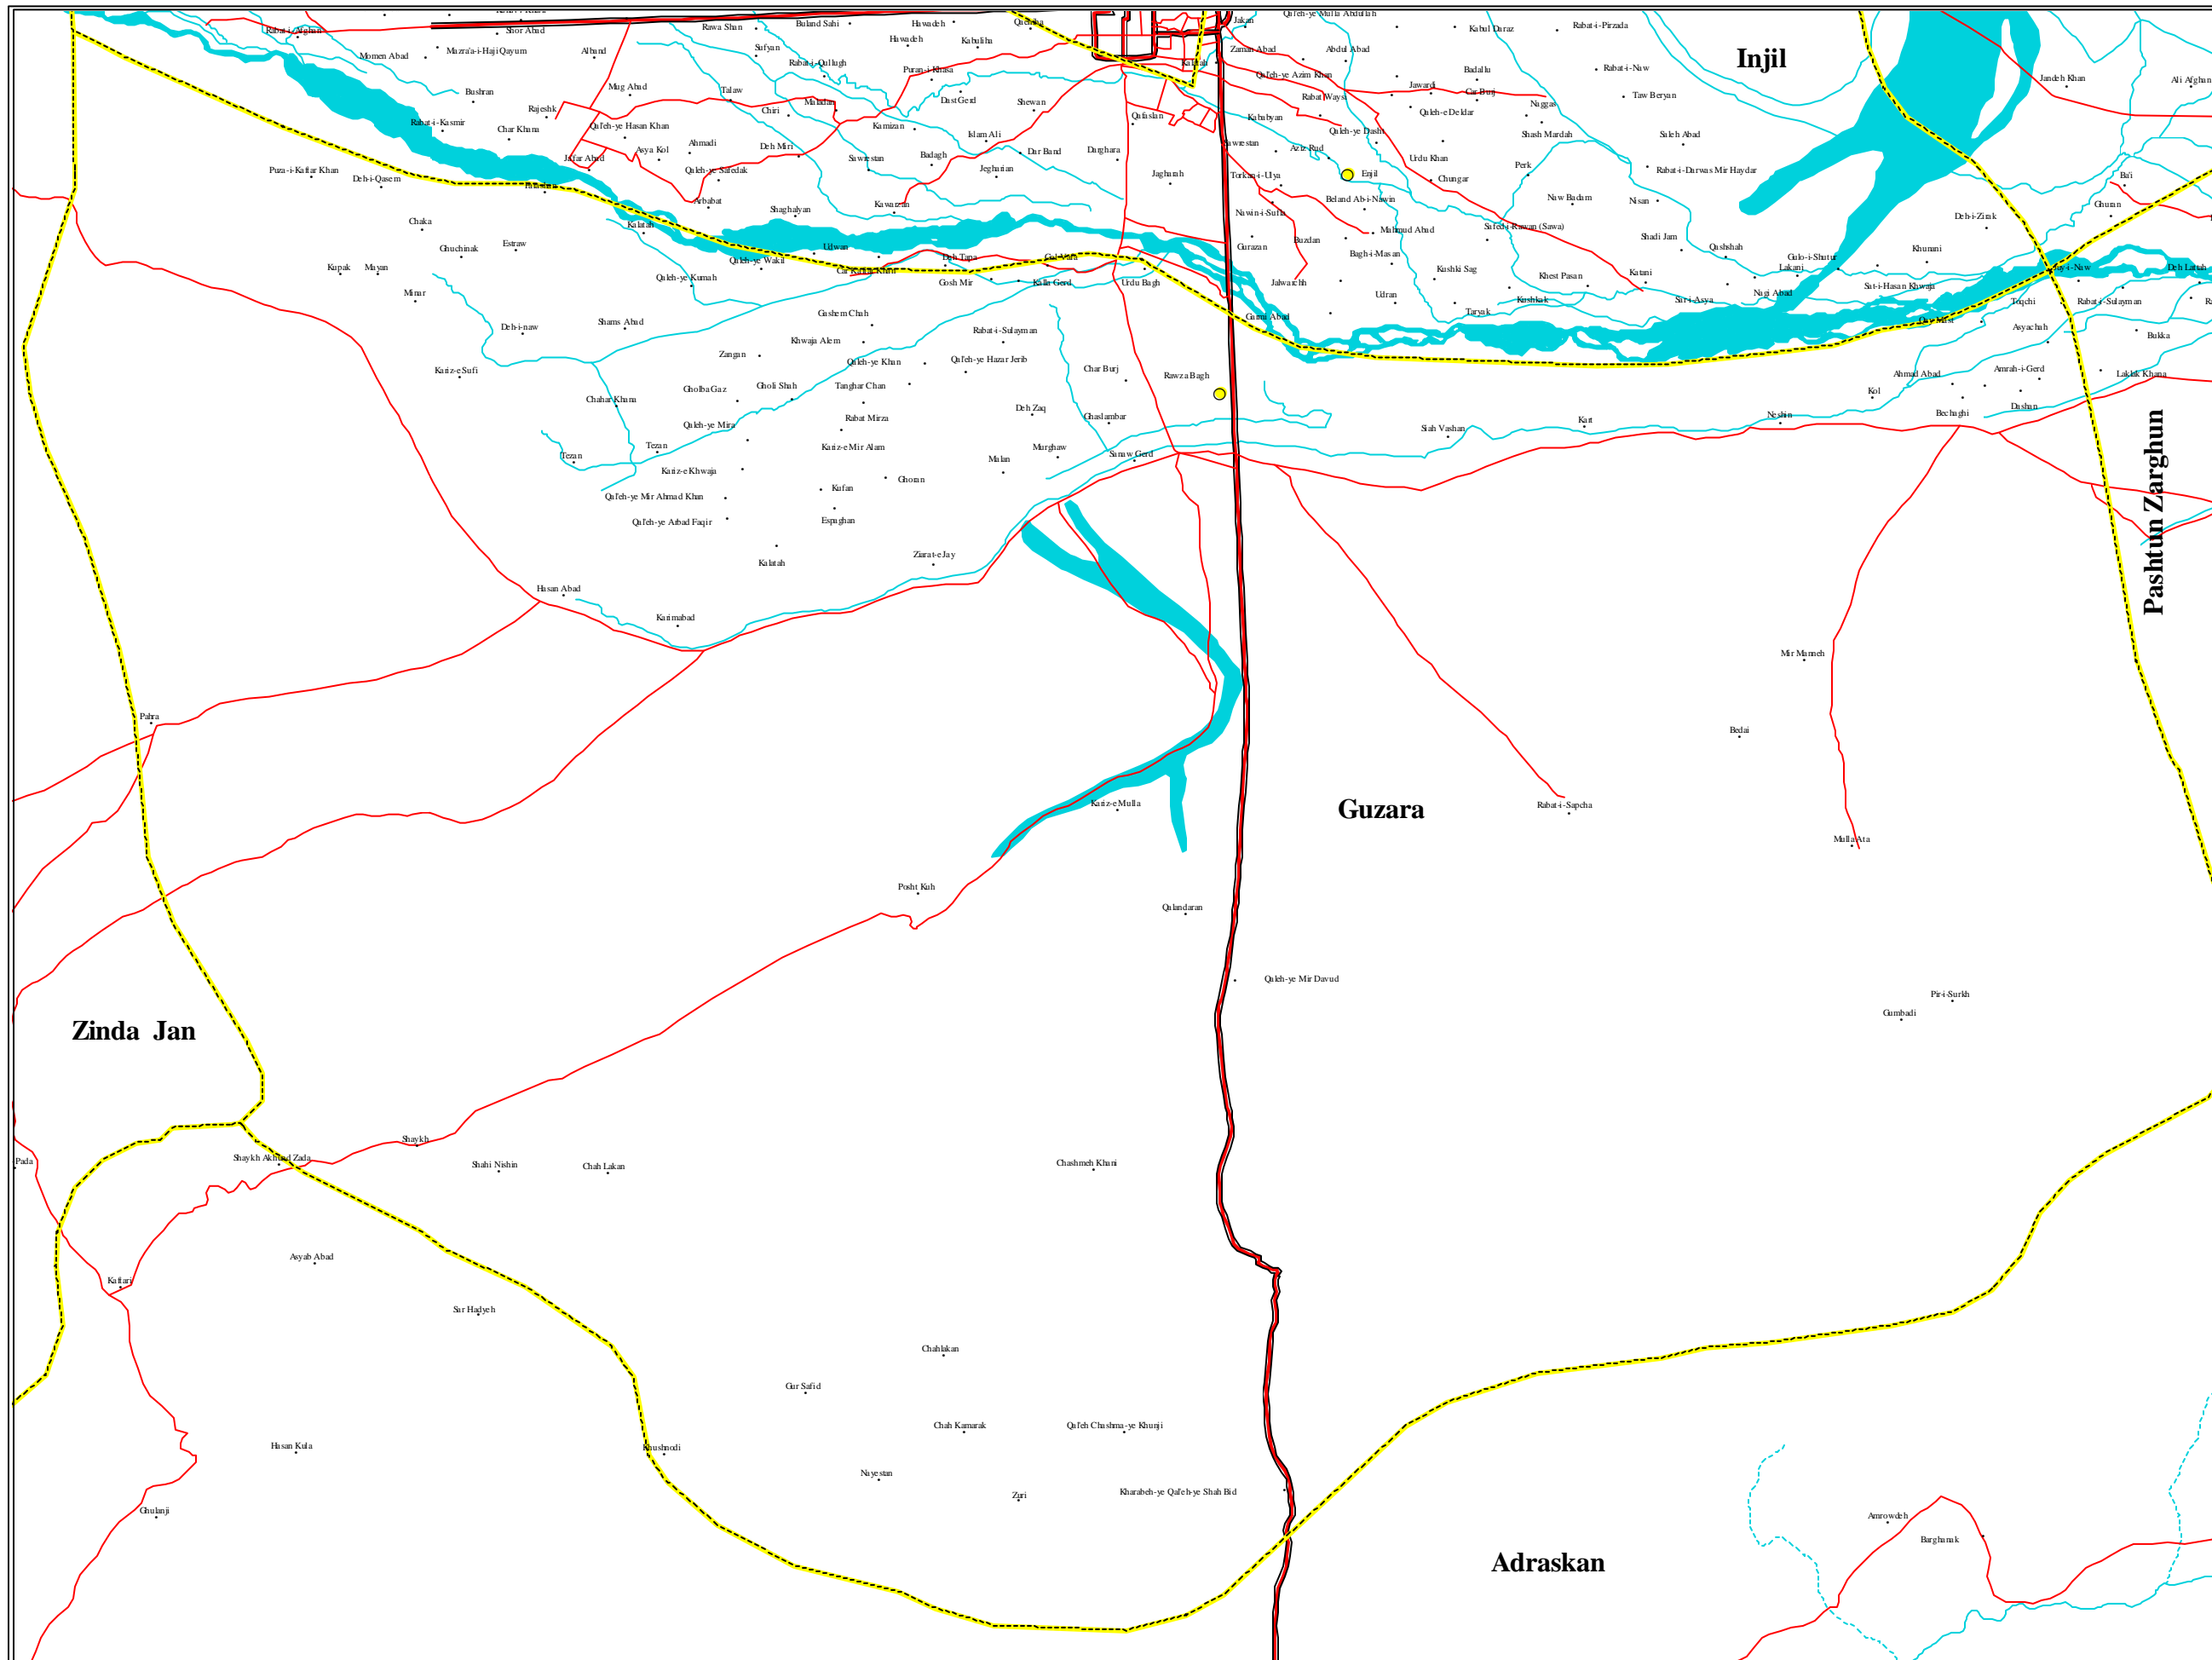

GUZARA DISTRICT
 Located in
 Hirat Province

LEGEND

SETTLEMENTS

- Capital
- Provincial Capital
- District Center
- Village

BOUNDARIES

- International
- Province
- District

ROADS

- All Weather Primary
- All Weather Secondary
- Track

RIVERS

- Main
- Stream
- Inermittent

LAKES

NOTE:

Administrative boundaries are 32 province-329 district model.

The boundaries and names on the maps do not imply official endorsement or acceptance by the United Nations.