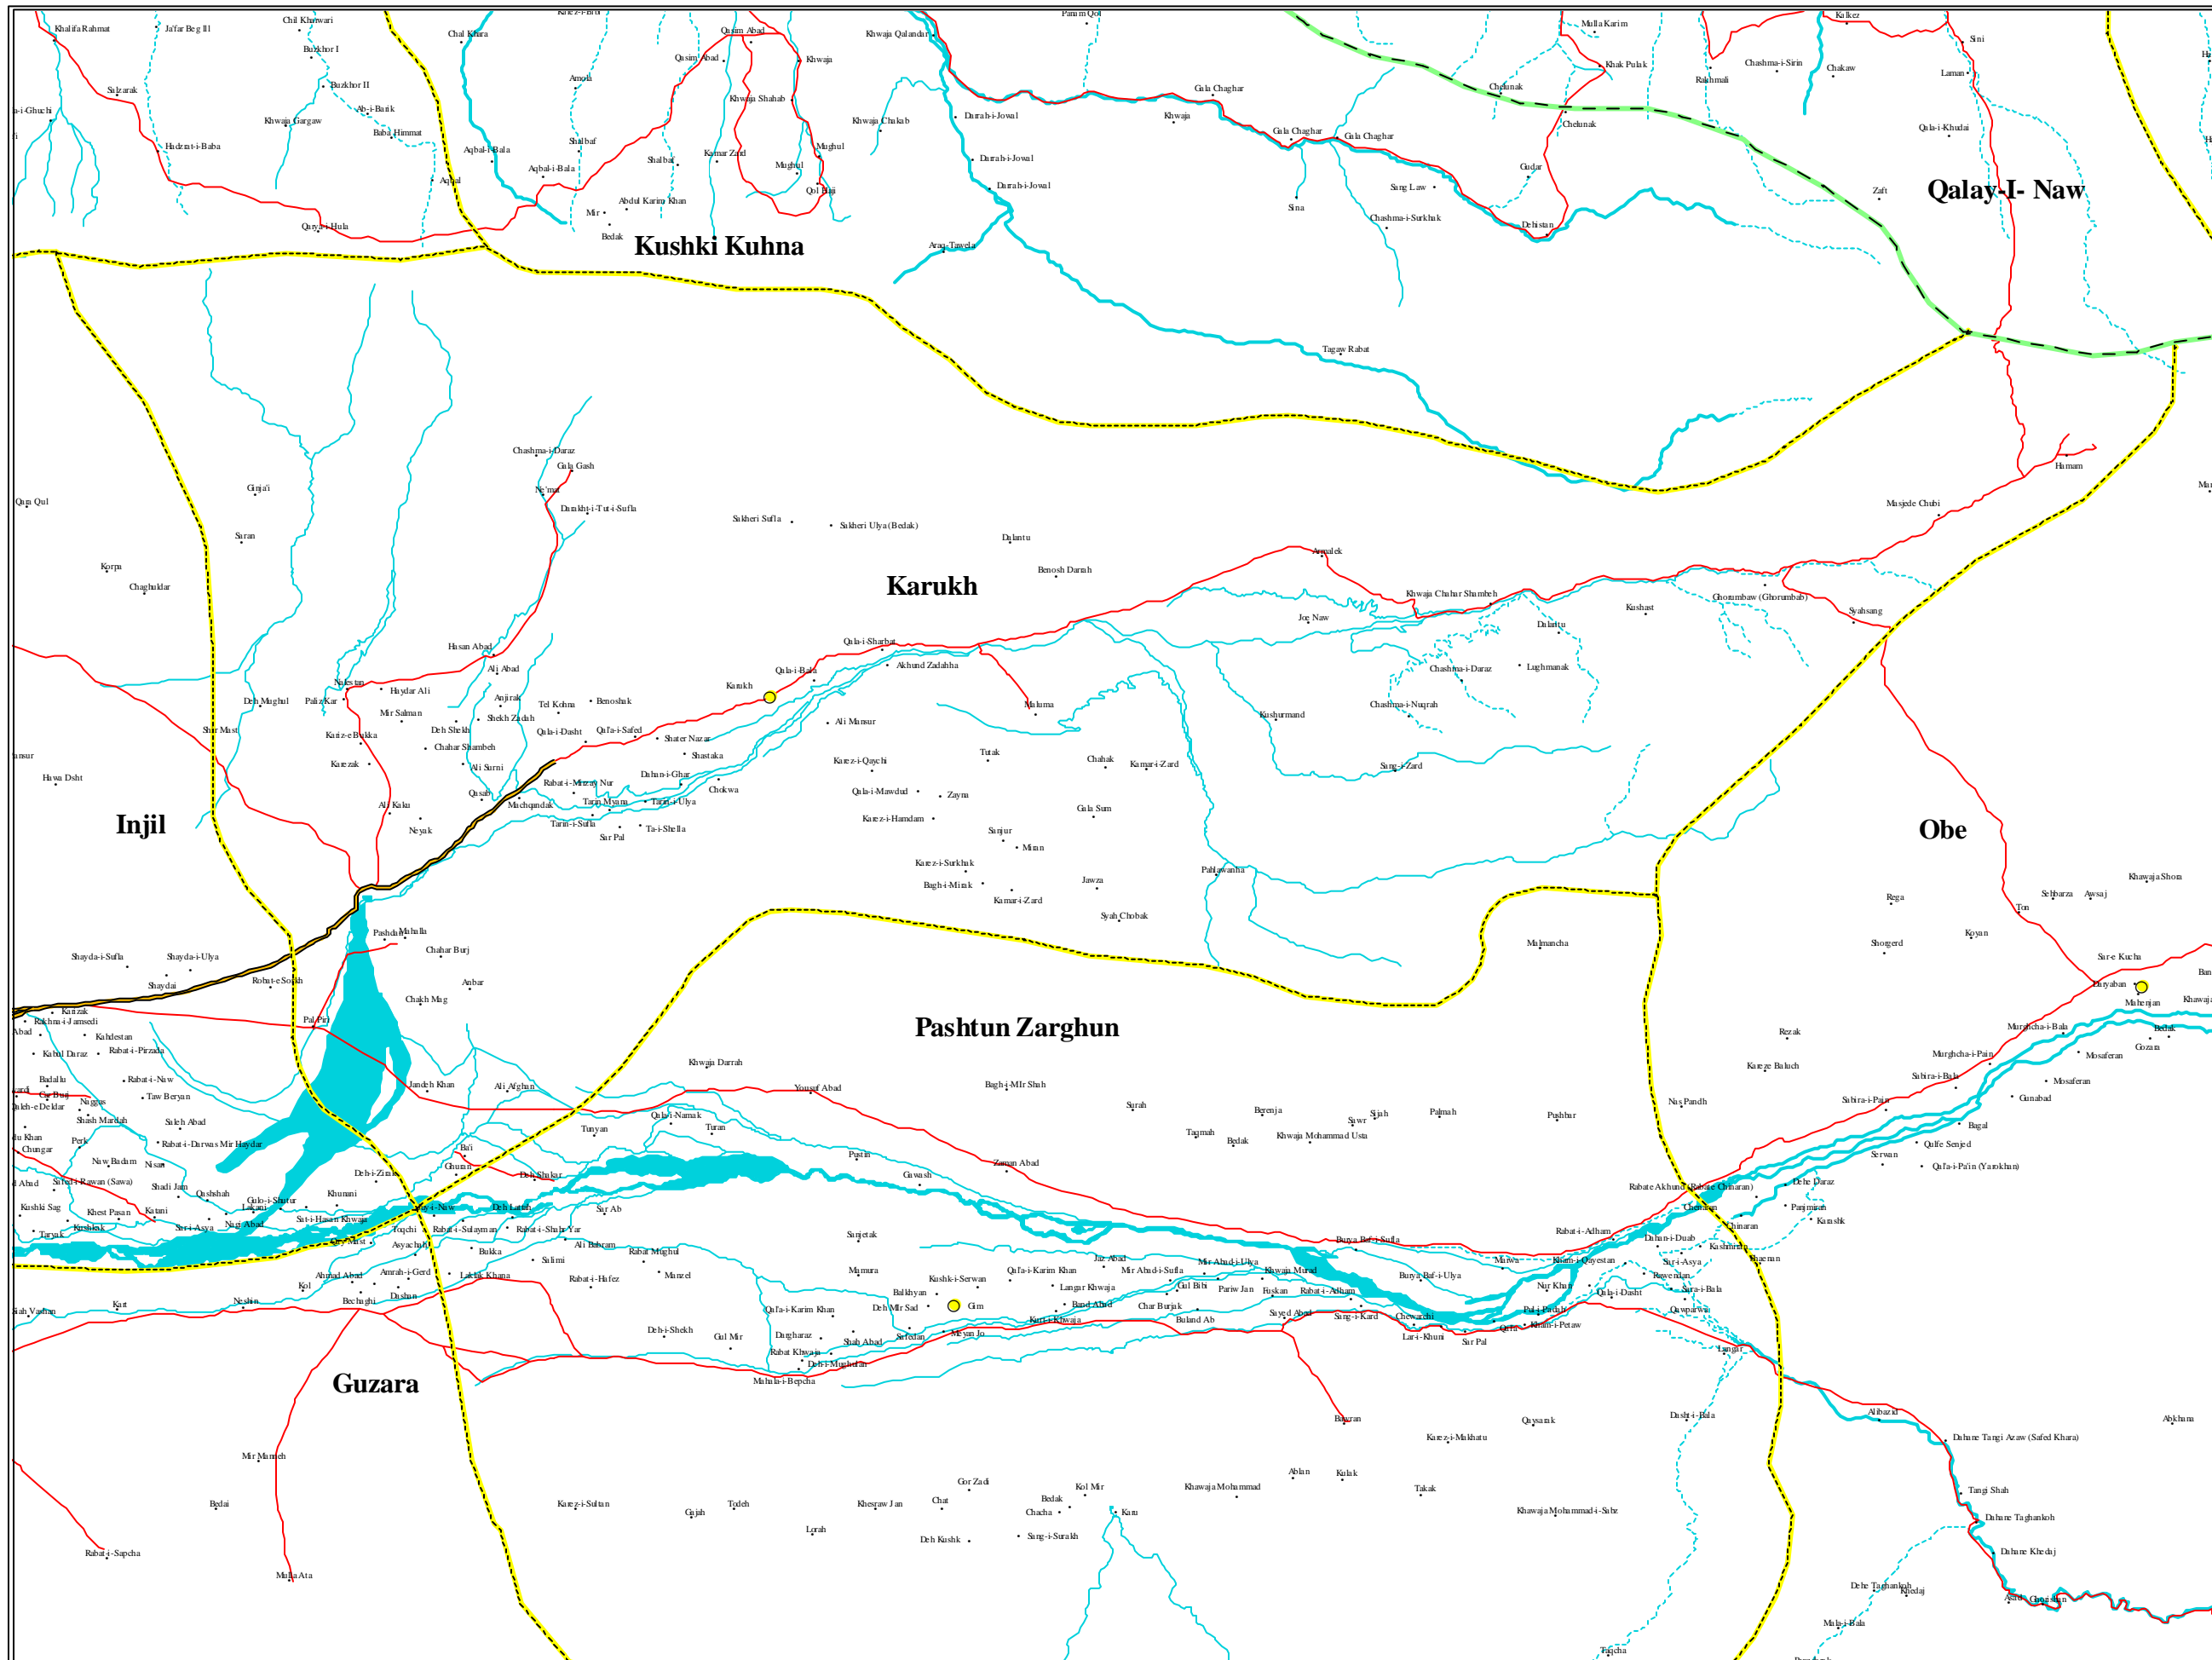

KARUKH DISTRICT
Located in
Hirat Province

LEGEND

SETTLEMENTS

- Capital
- Provincial Capital
- District Center
- Village

BOUNDARIES

- International
- Province
- District

ROADS

- All Weather Primary
- All Weather Secondary
- Track

RIVERS

- Main
- Stream
- Inermittent
- Lakes

NOTE:

Administrative boundaries are 32 province-329 district model.

The boundaries and names on the maps do not imply official endorsement or acceptance by the United Nations.

For further information contact AIMS
e-mail: info@hic.org.pk

DATED: MAY 2002

Location Diagram

5 0 5 Kilometers