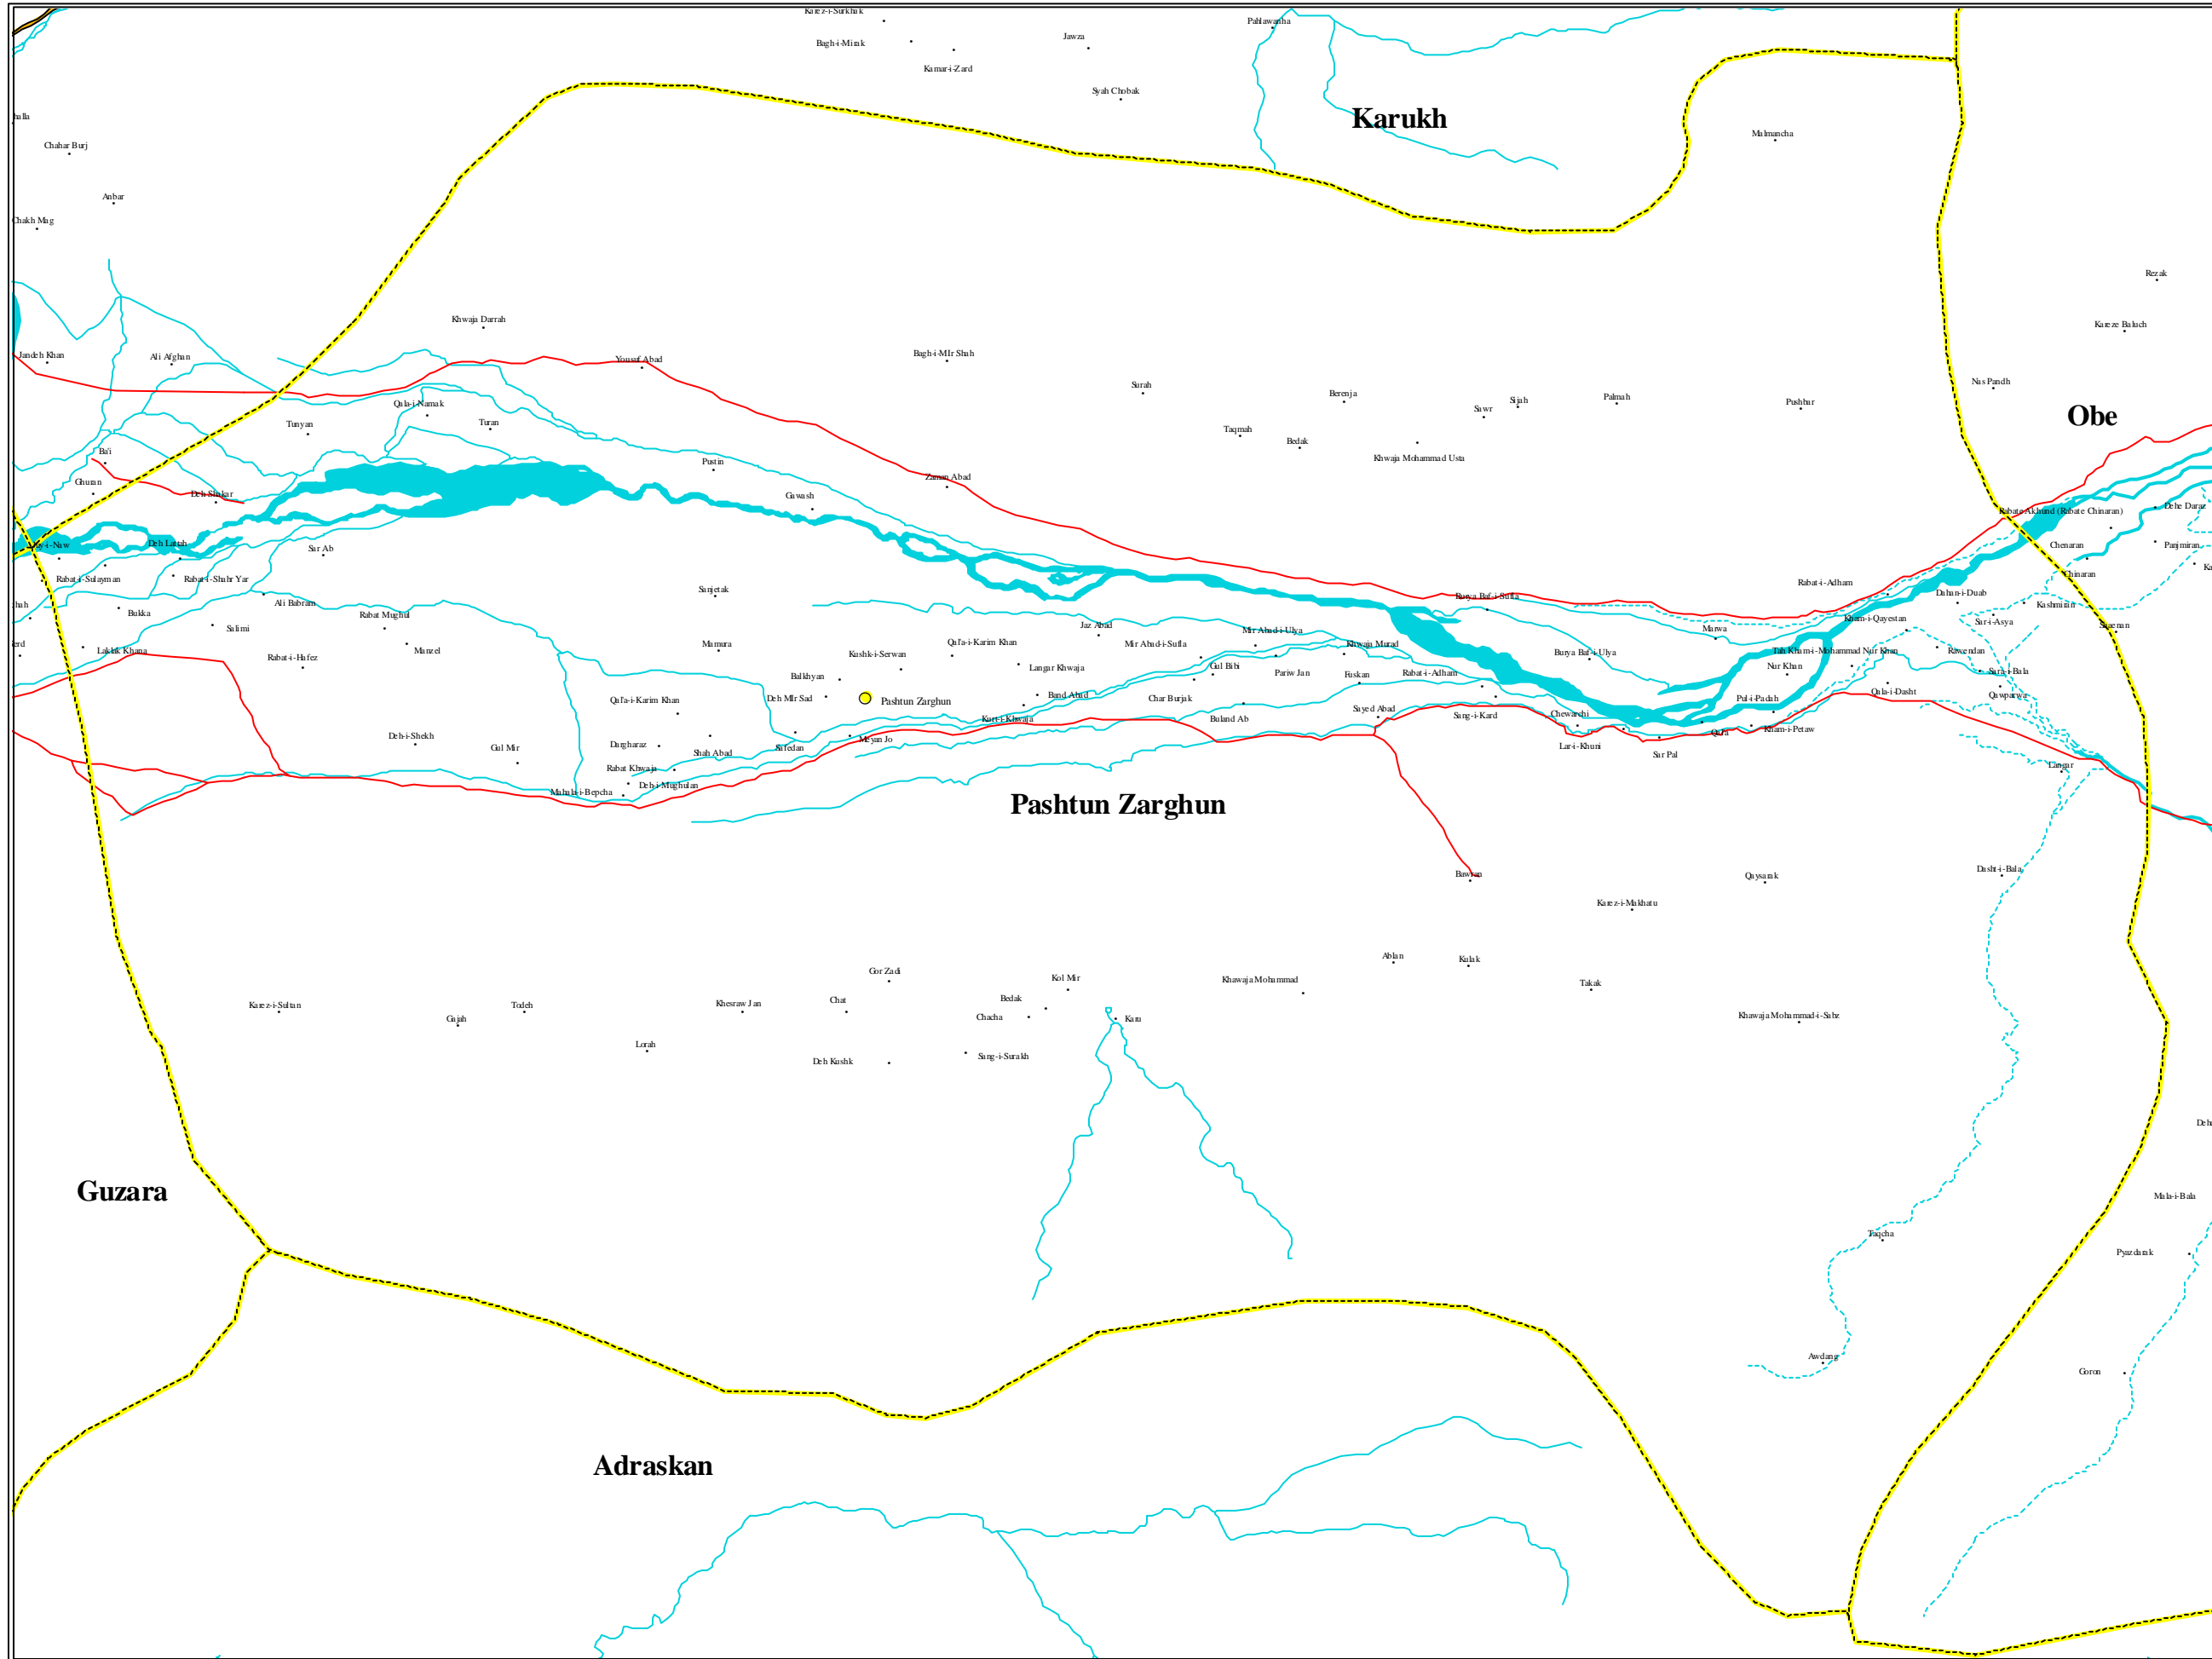

PASHTUN ZARGHUN DISTRICT
Located in
Hirat Province

AIMS

LEGEND

SETTLEMENTS

- Capital
- Provincial Capital
- District Center
- Village

BOUNDARIES

- International
- Province
- District

ROADS

- All Weather Primary
- All Weather Secondary
- Track

RIVERS

- Main
- Stream
- Intermittent
- Lakes

NOTE:

Administrative boundaries are 32 province-329 district model.

The boundaries and names on the maps do not imply official endorsement or acceptance by the United Nations.

For further information contact AIMS
e-mail: info@hic.org.pk

DATED: MAY 2002

6 0 6 Kilometers