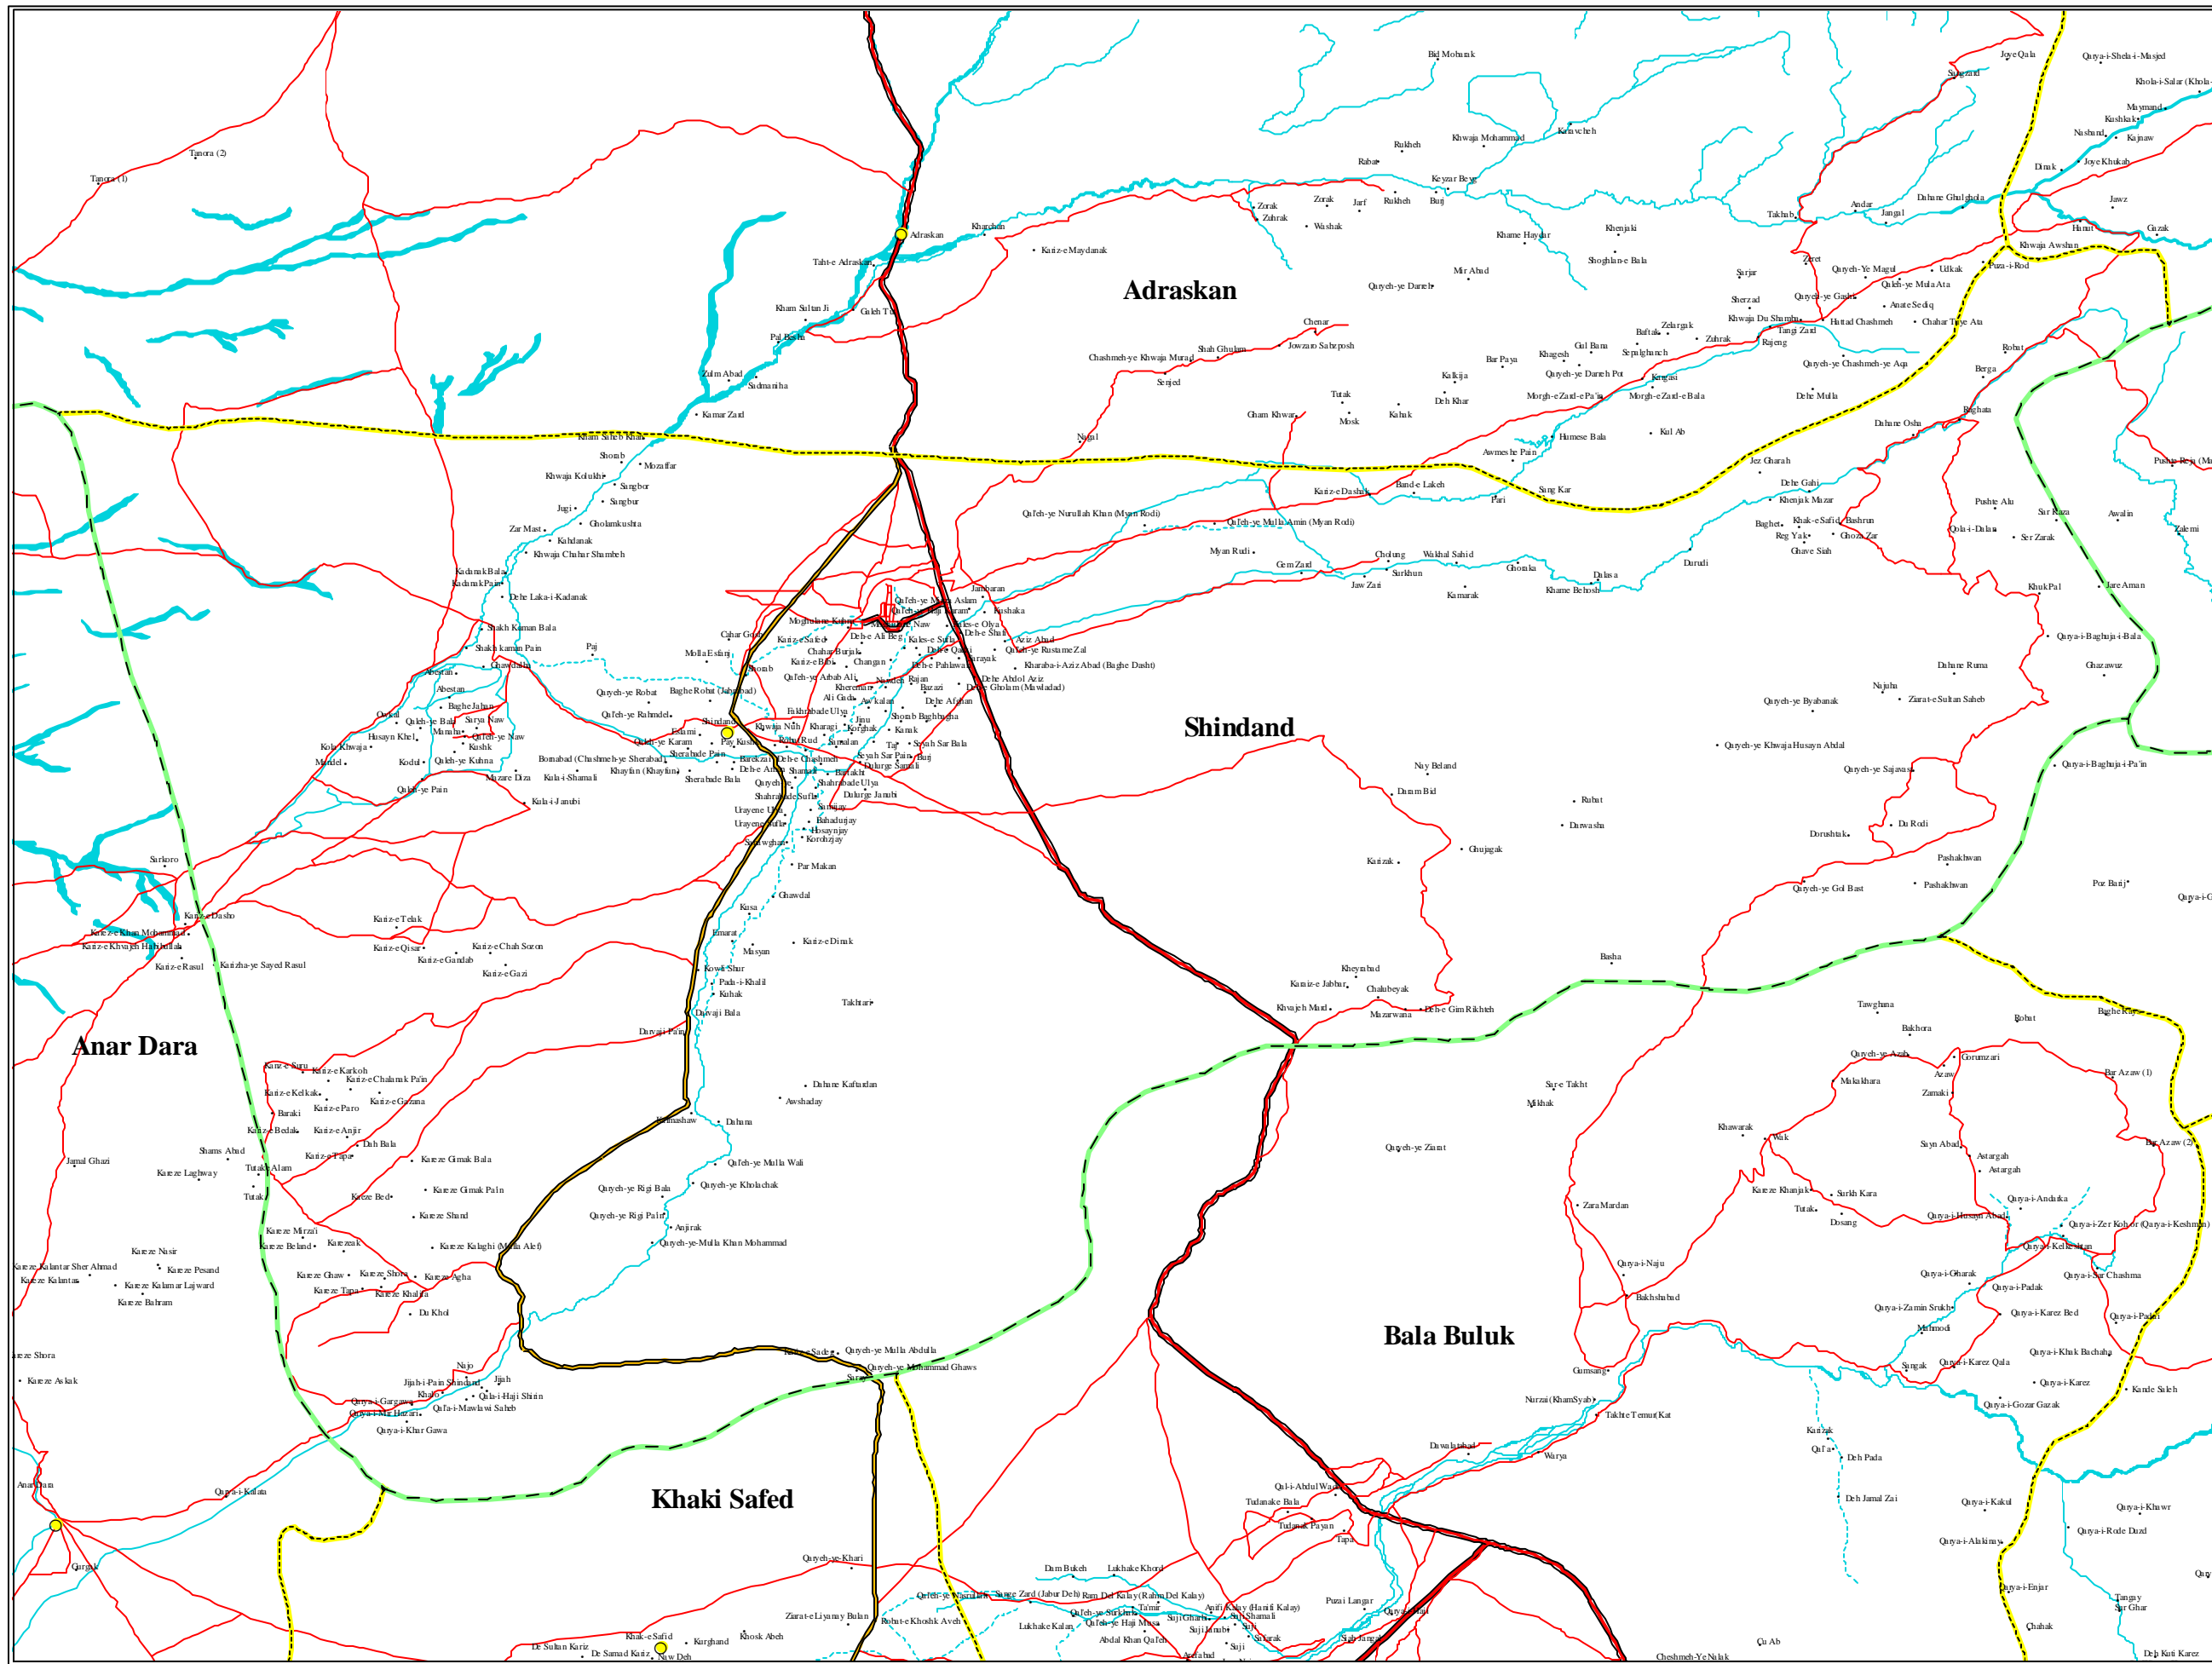

HIRAT PROVINCE

Shindand & Surrounding Districts

LEGEND

SETTLEMENTS

- Capital
- Provincial Capital
- District Center
- Village

BOUNDARIES

- International
- Province
- District

ROADS

- All Weather Primary
- All Weather Secondary
- Track

RIVERS

- Main
- Stream
- Intermittent
- Lakes

NOTE:

Administrative boundaries are 32 province-329 district model.

The boundaries and names on the maps do not imply official endorsement or acceptance by the United Nations.

For further information contact AIMS
e-mail: info@hic.org.pk

DATED: MAY 2002

Location Diagram

N

30 0 30 Kilometers