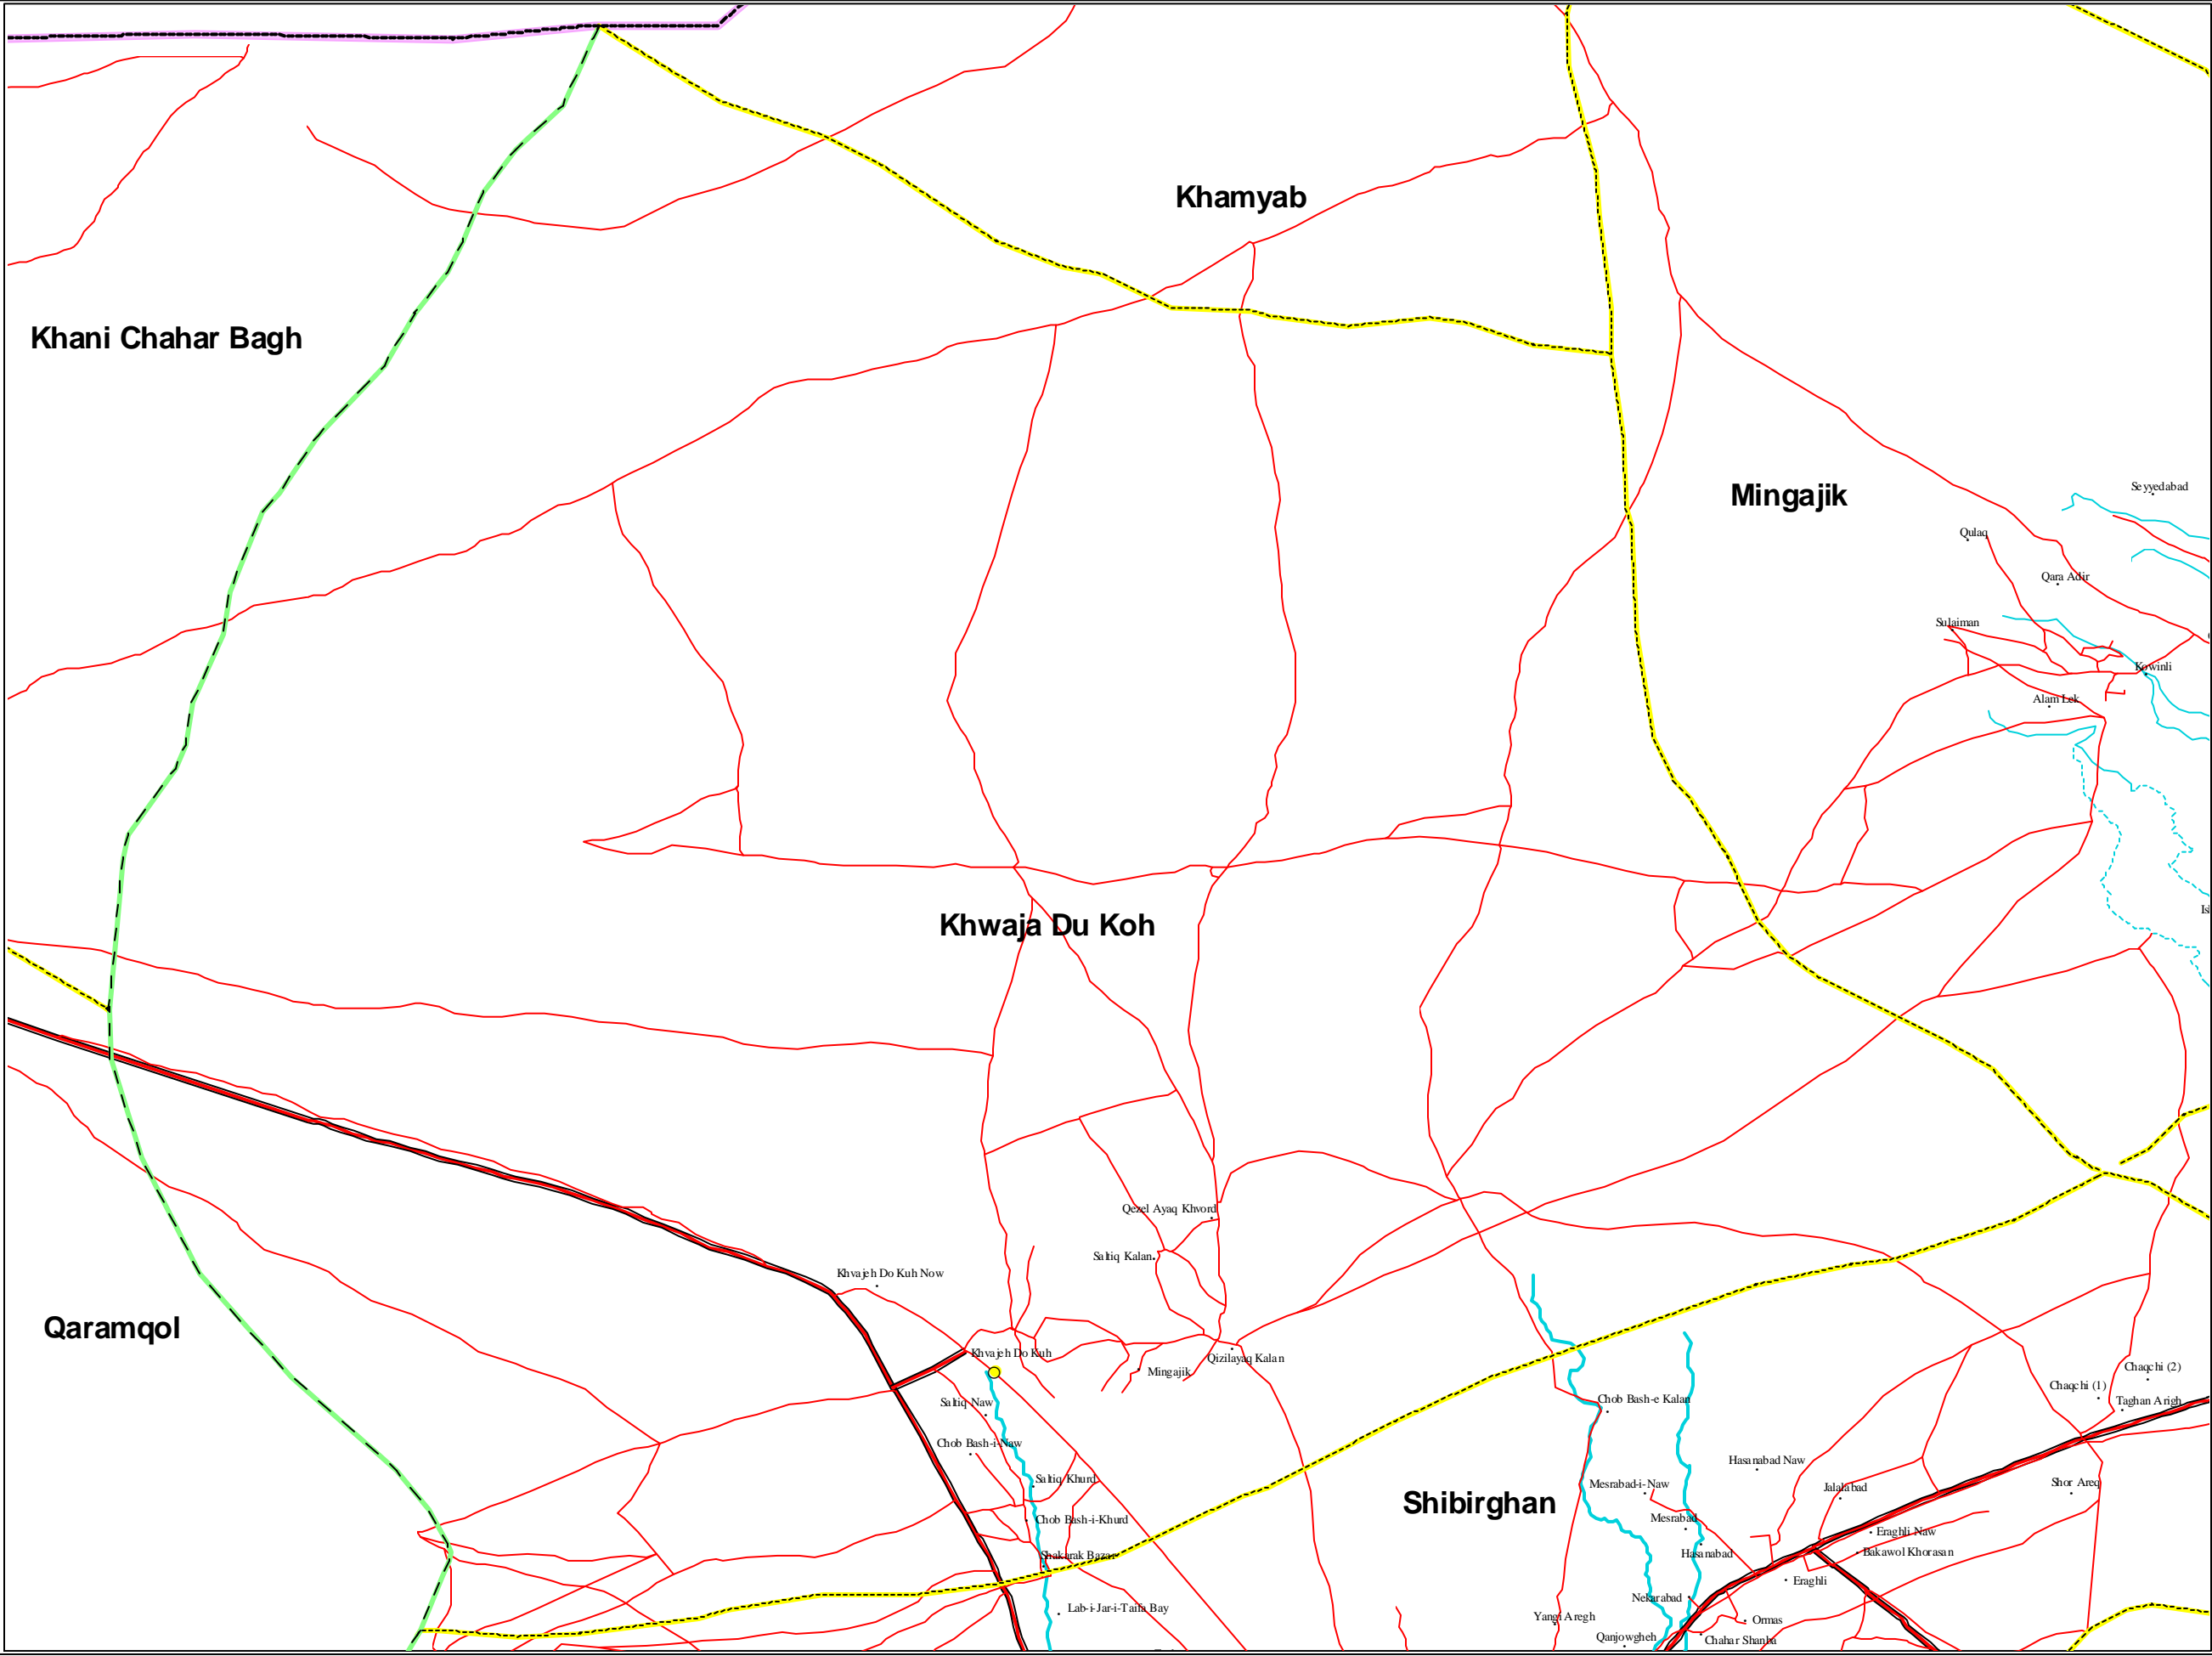

**KHWAJA DU KOH DISTRICT**  
 Located in  
 Jawzjan Province

**LEGEND**

**SETTLEMENTS**

- Capital
- Provincial Capital
- District Center
- Village

**BOUNDARIES**

- International
- Province
- District

**ROADS**

- All Weather Primary
- All Weather Secondary
- Track

**RIVERS**

- Main
- Stream
- Inermittent
- Lakes

**NOTE:**

Administrative boundaries are 32 province-329 district model.

The boundaries and names on the maps do not imply official endorsement or acceptance by the United Nations.