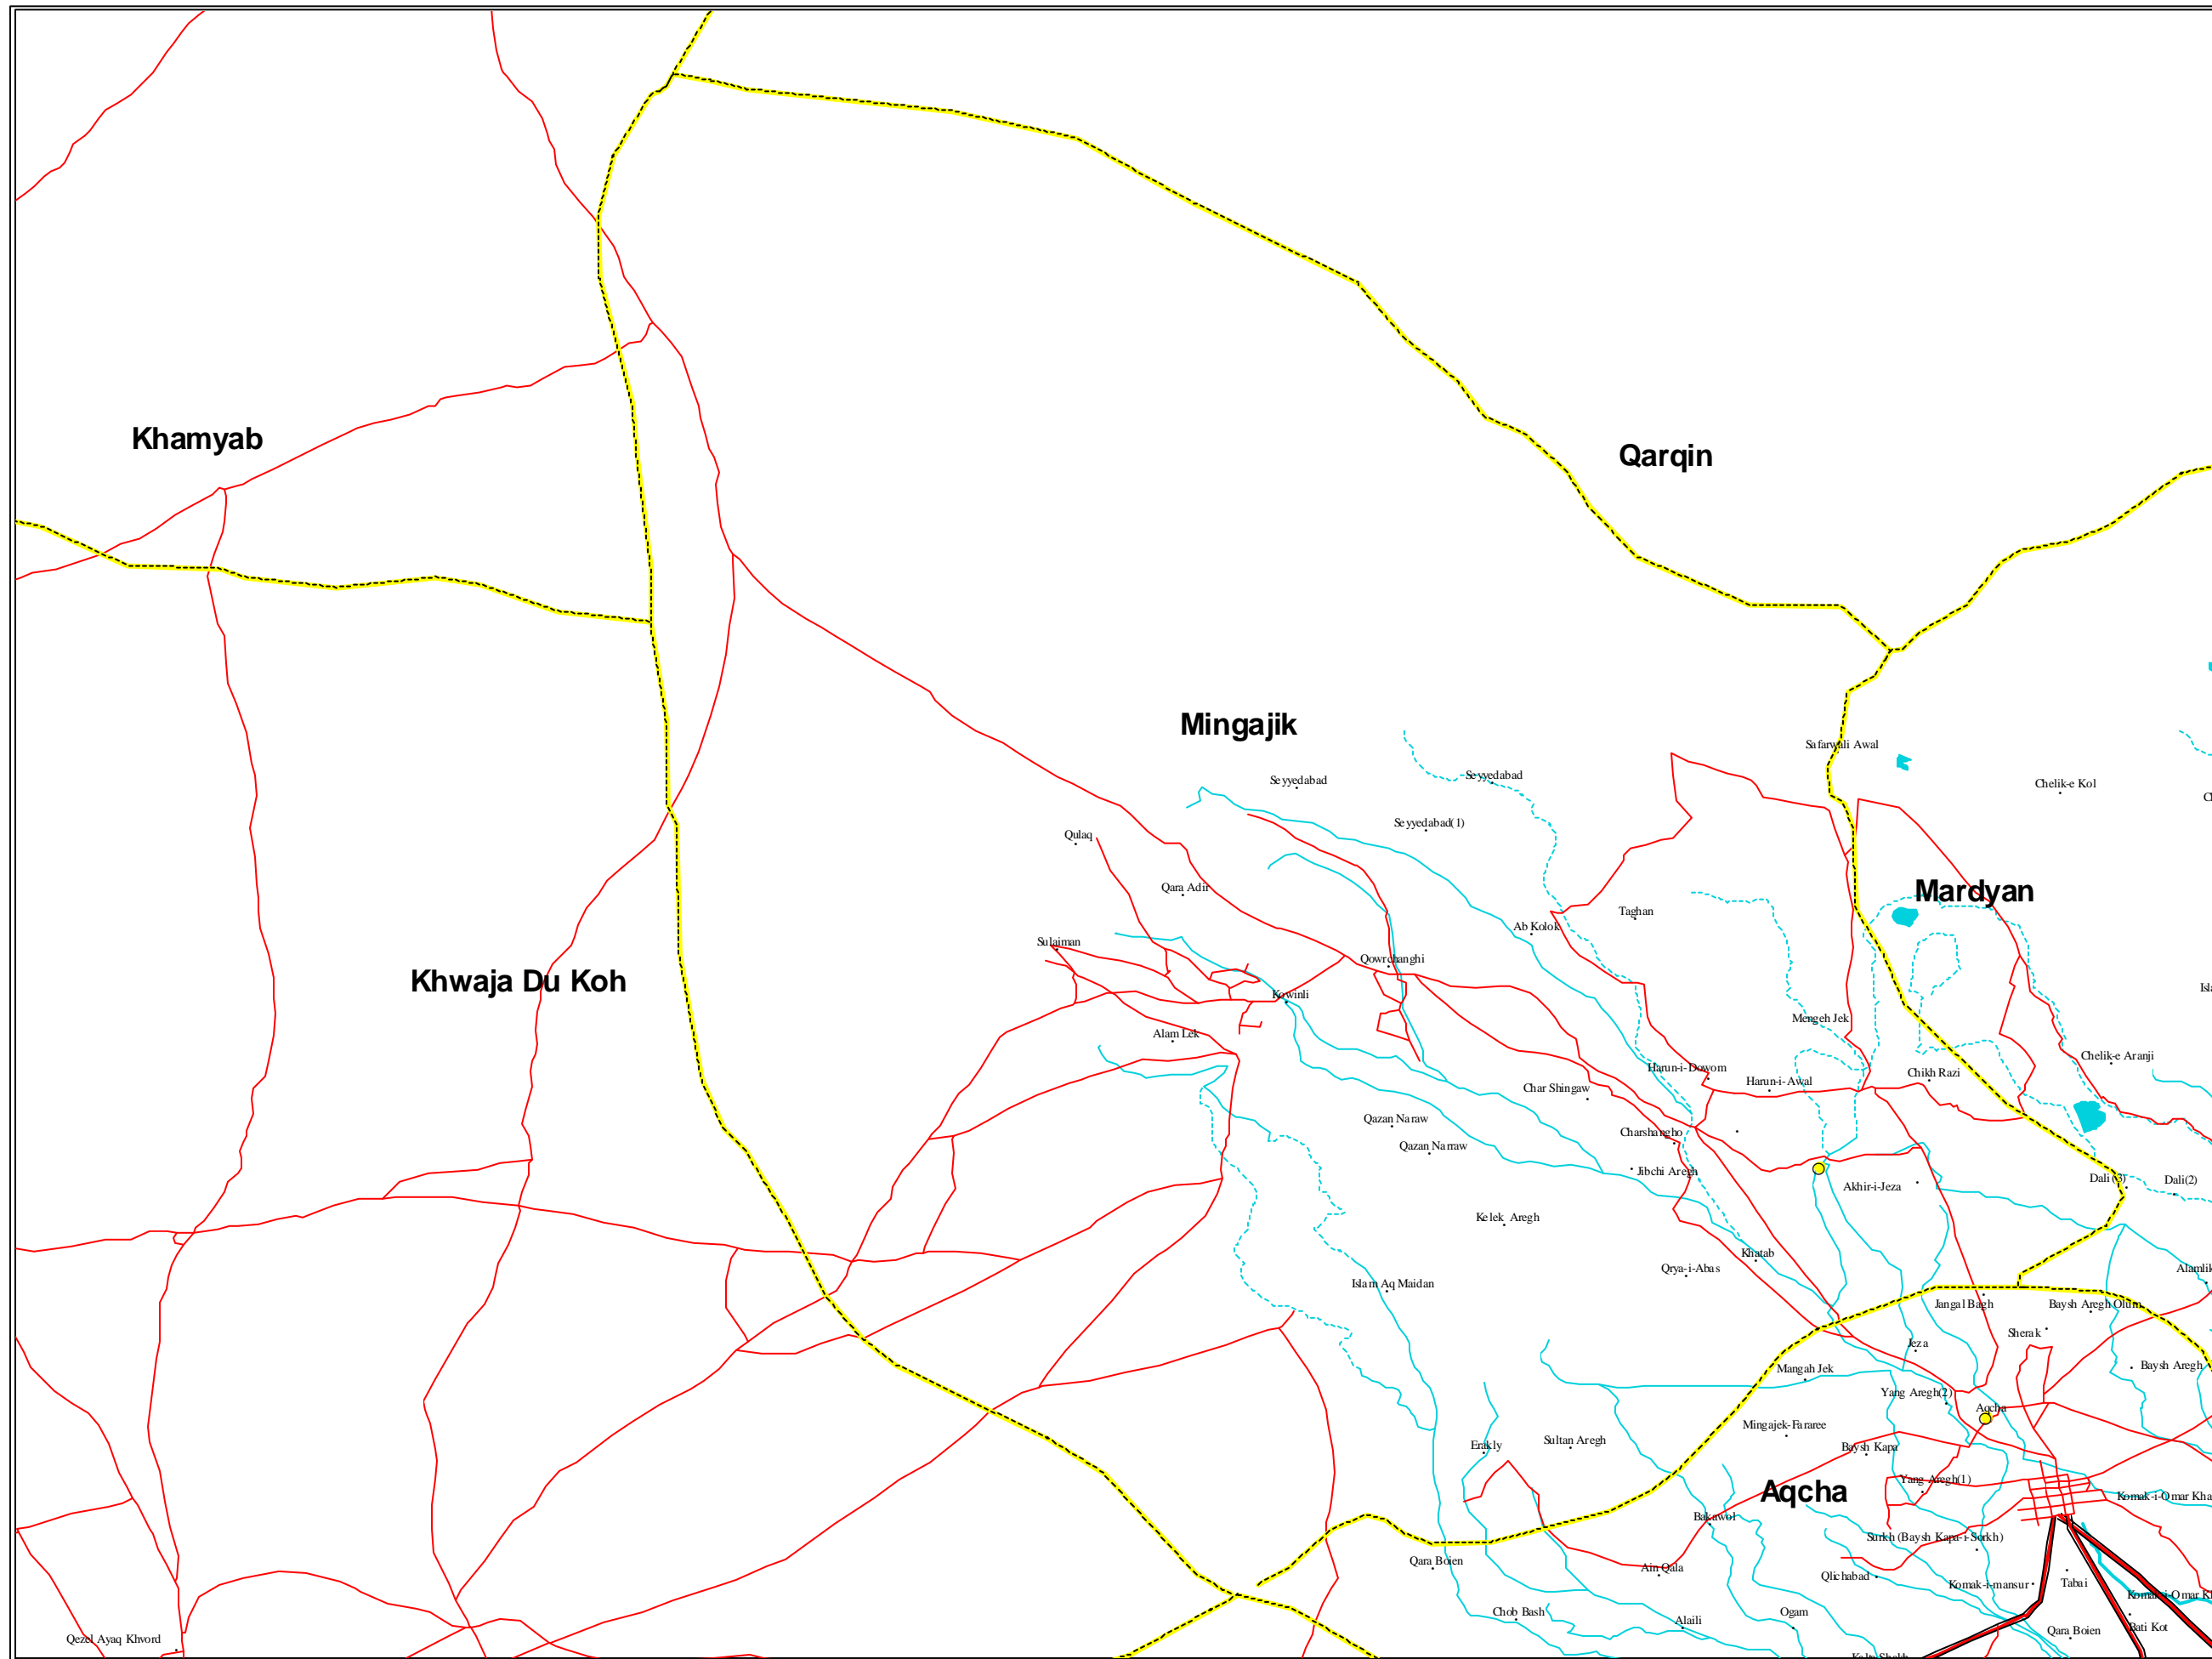

# MINGAJIK DISTRICT

Located in  
Jawzjan Province

AIMS

### BOUNDARIES

- International
- Province
- District

### RIVERS

- Main
- Stream
- Intermittent
- Lakes

## Location Diagram

N

8 0 8 16 24 32 Kilometers

Khamyab

Qarqin

Mingajik

Mardyan

Khwaja Du Koh