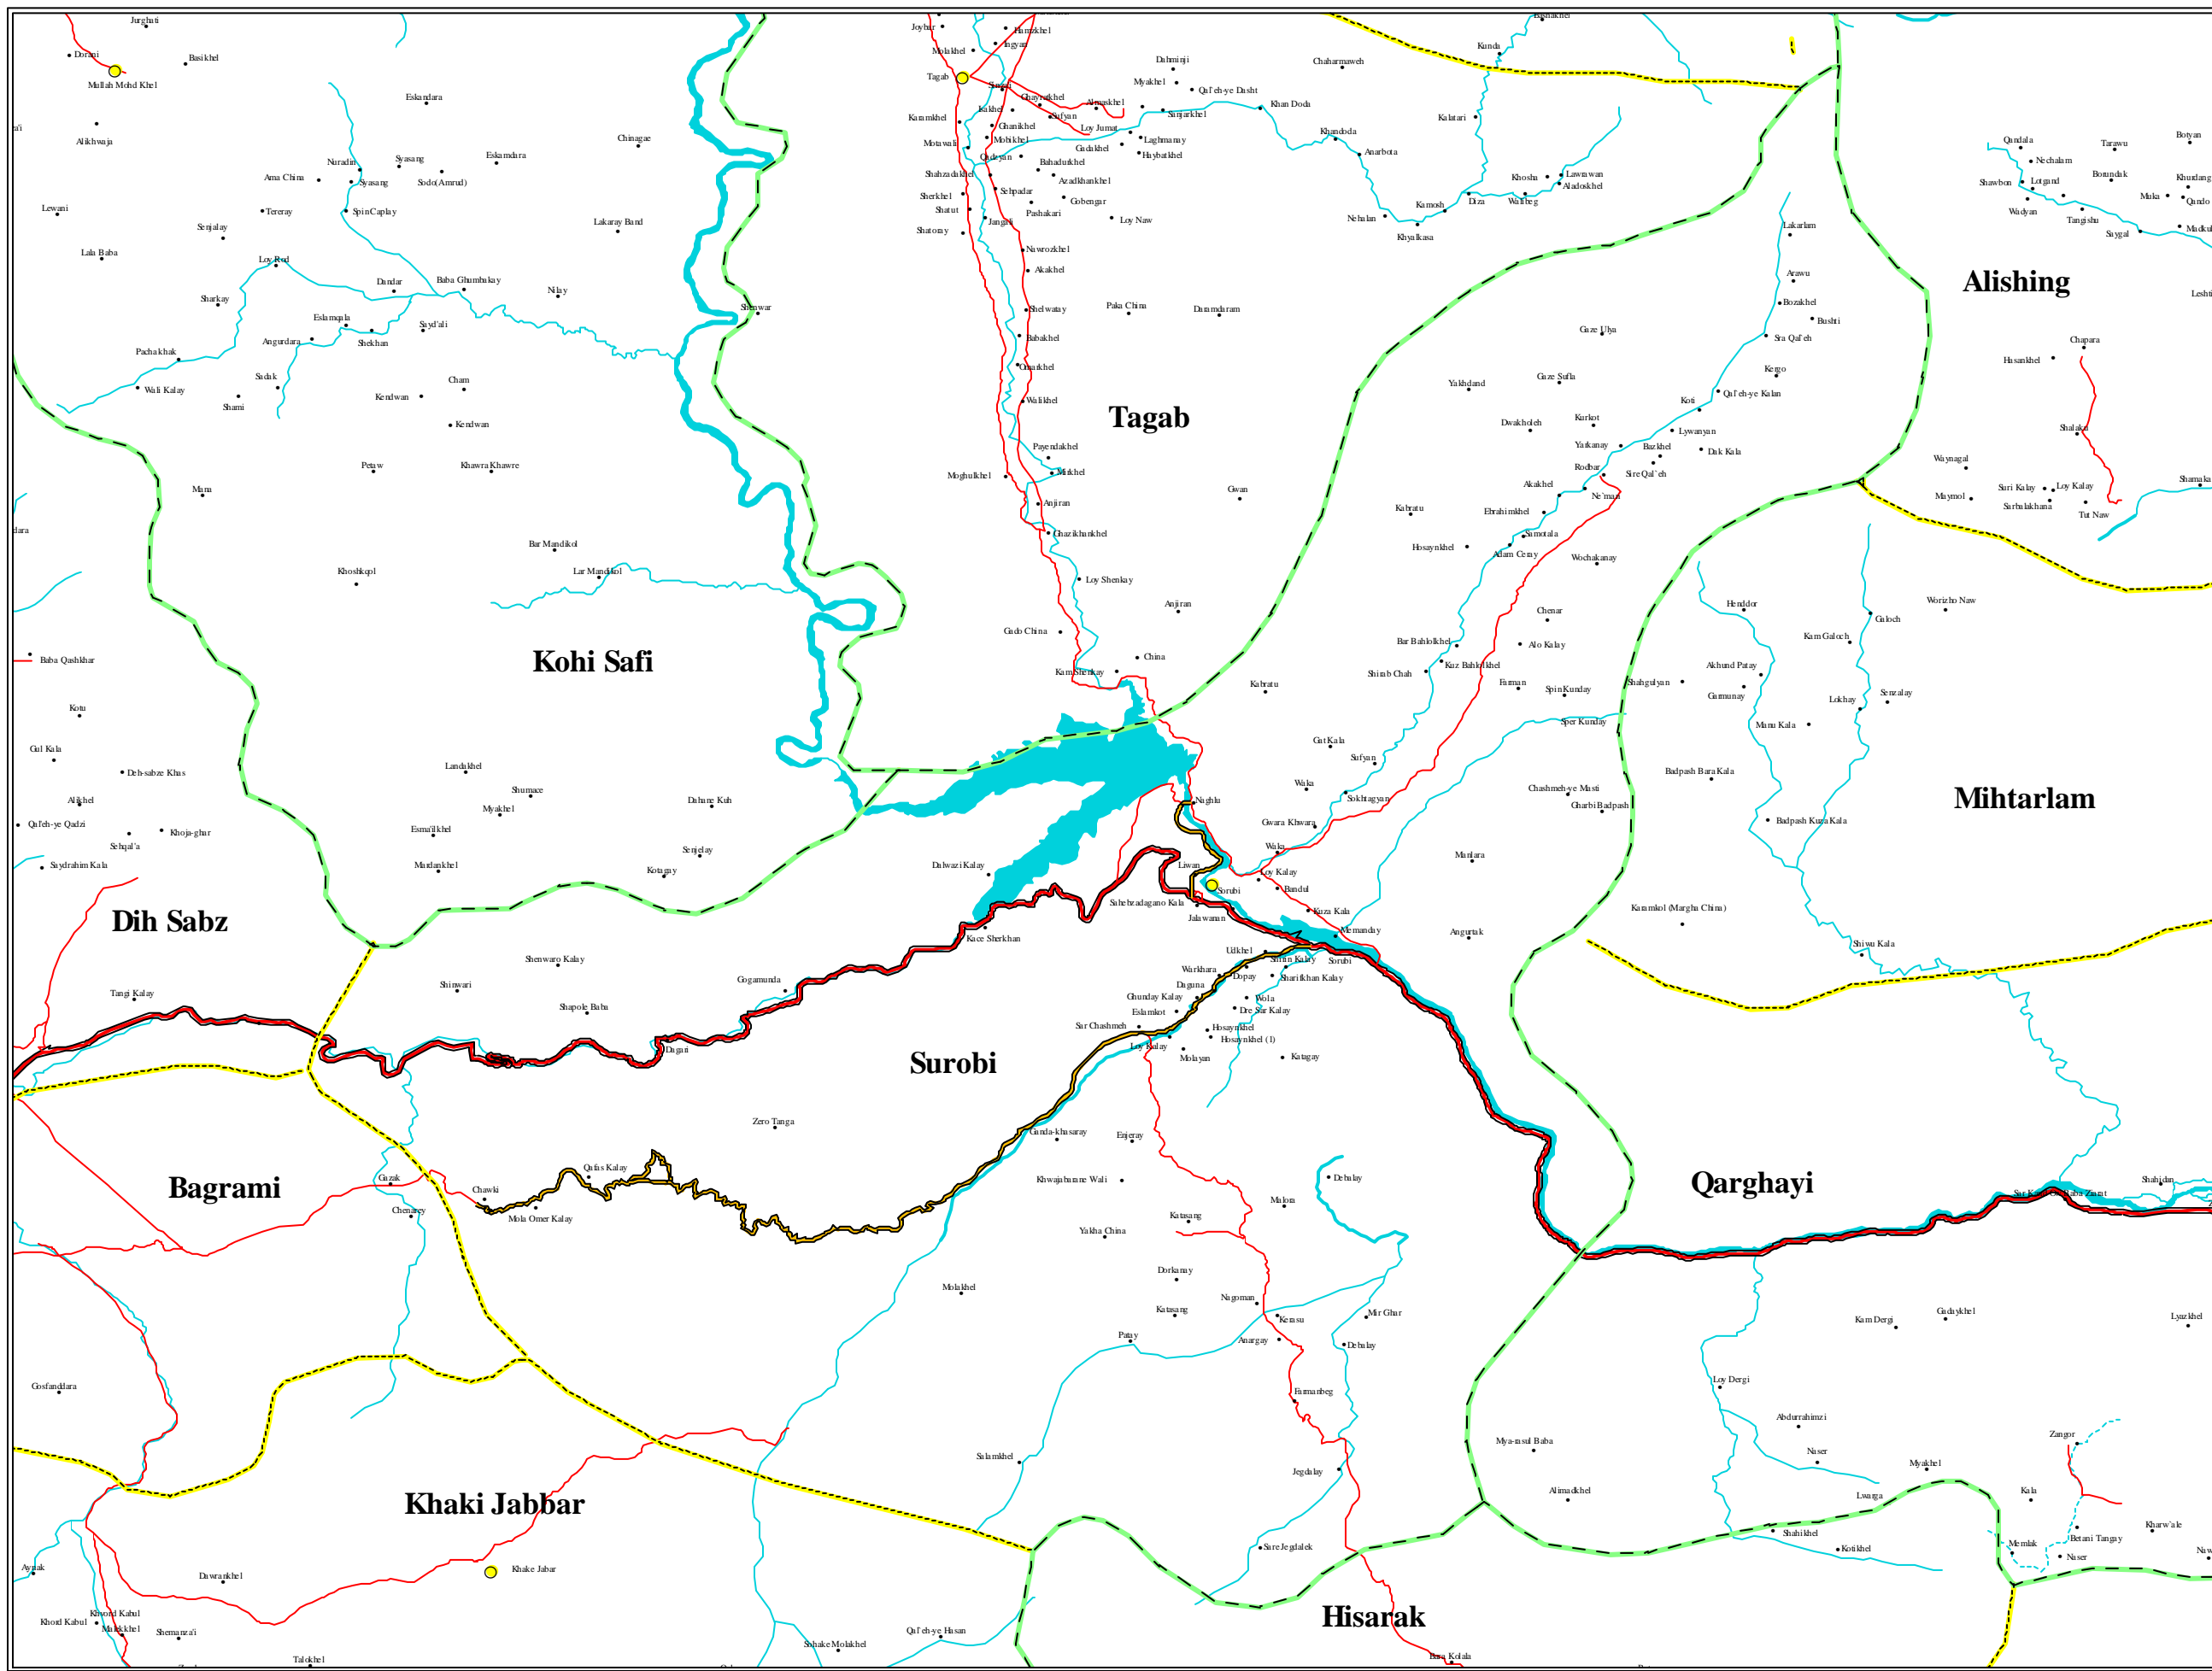

SUROBI DISTRICT

Located in
Kabul Province

AIMS

LEGEND

SETTLEMENTS

- Capital
- Provincial Capital
- District Center
- Village

BOUNDARIES

- International
- Province
- District

ROADS

- All Weather Primary
- All Weather Secondary
- Track

RIVERS

- Main
- Stream
- Intermittent
- Lakes

NOTE:

Administrative boundaries are 32 province-329 district model.

The boundaries and names on the maps do not imply official endorsement or acceptance by the United Nations.

For further information contact AIMS
e-mail: info@hic.org.pk

DATED: MAY 2002

Location Diagram

N

20 0 20 40 Kilometers