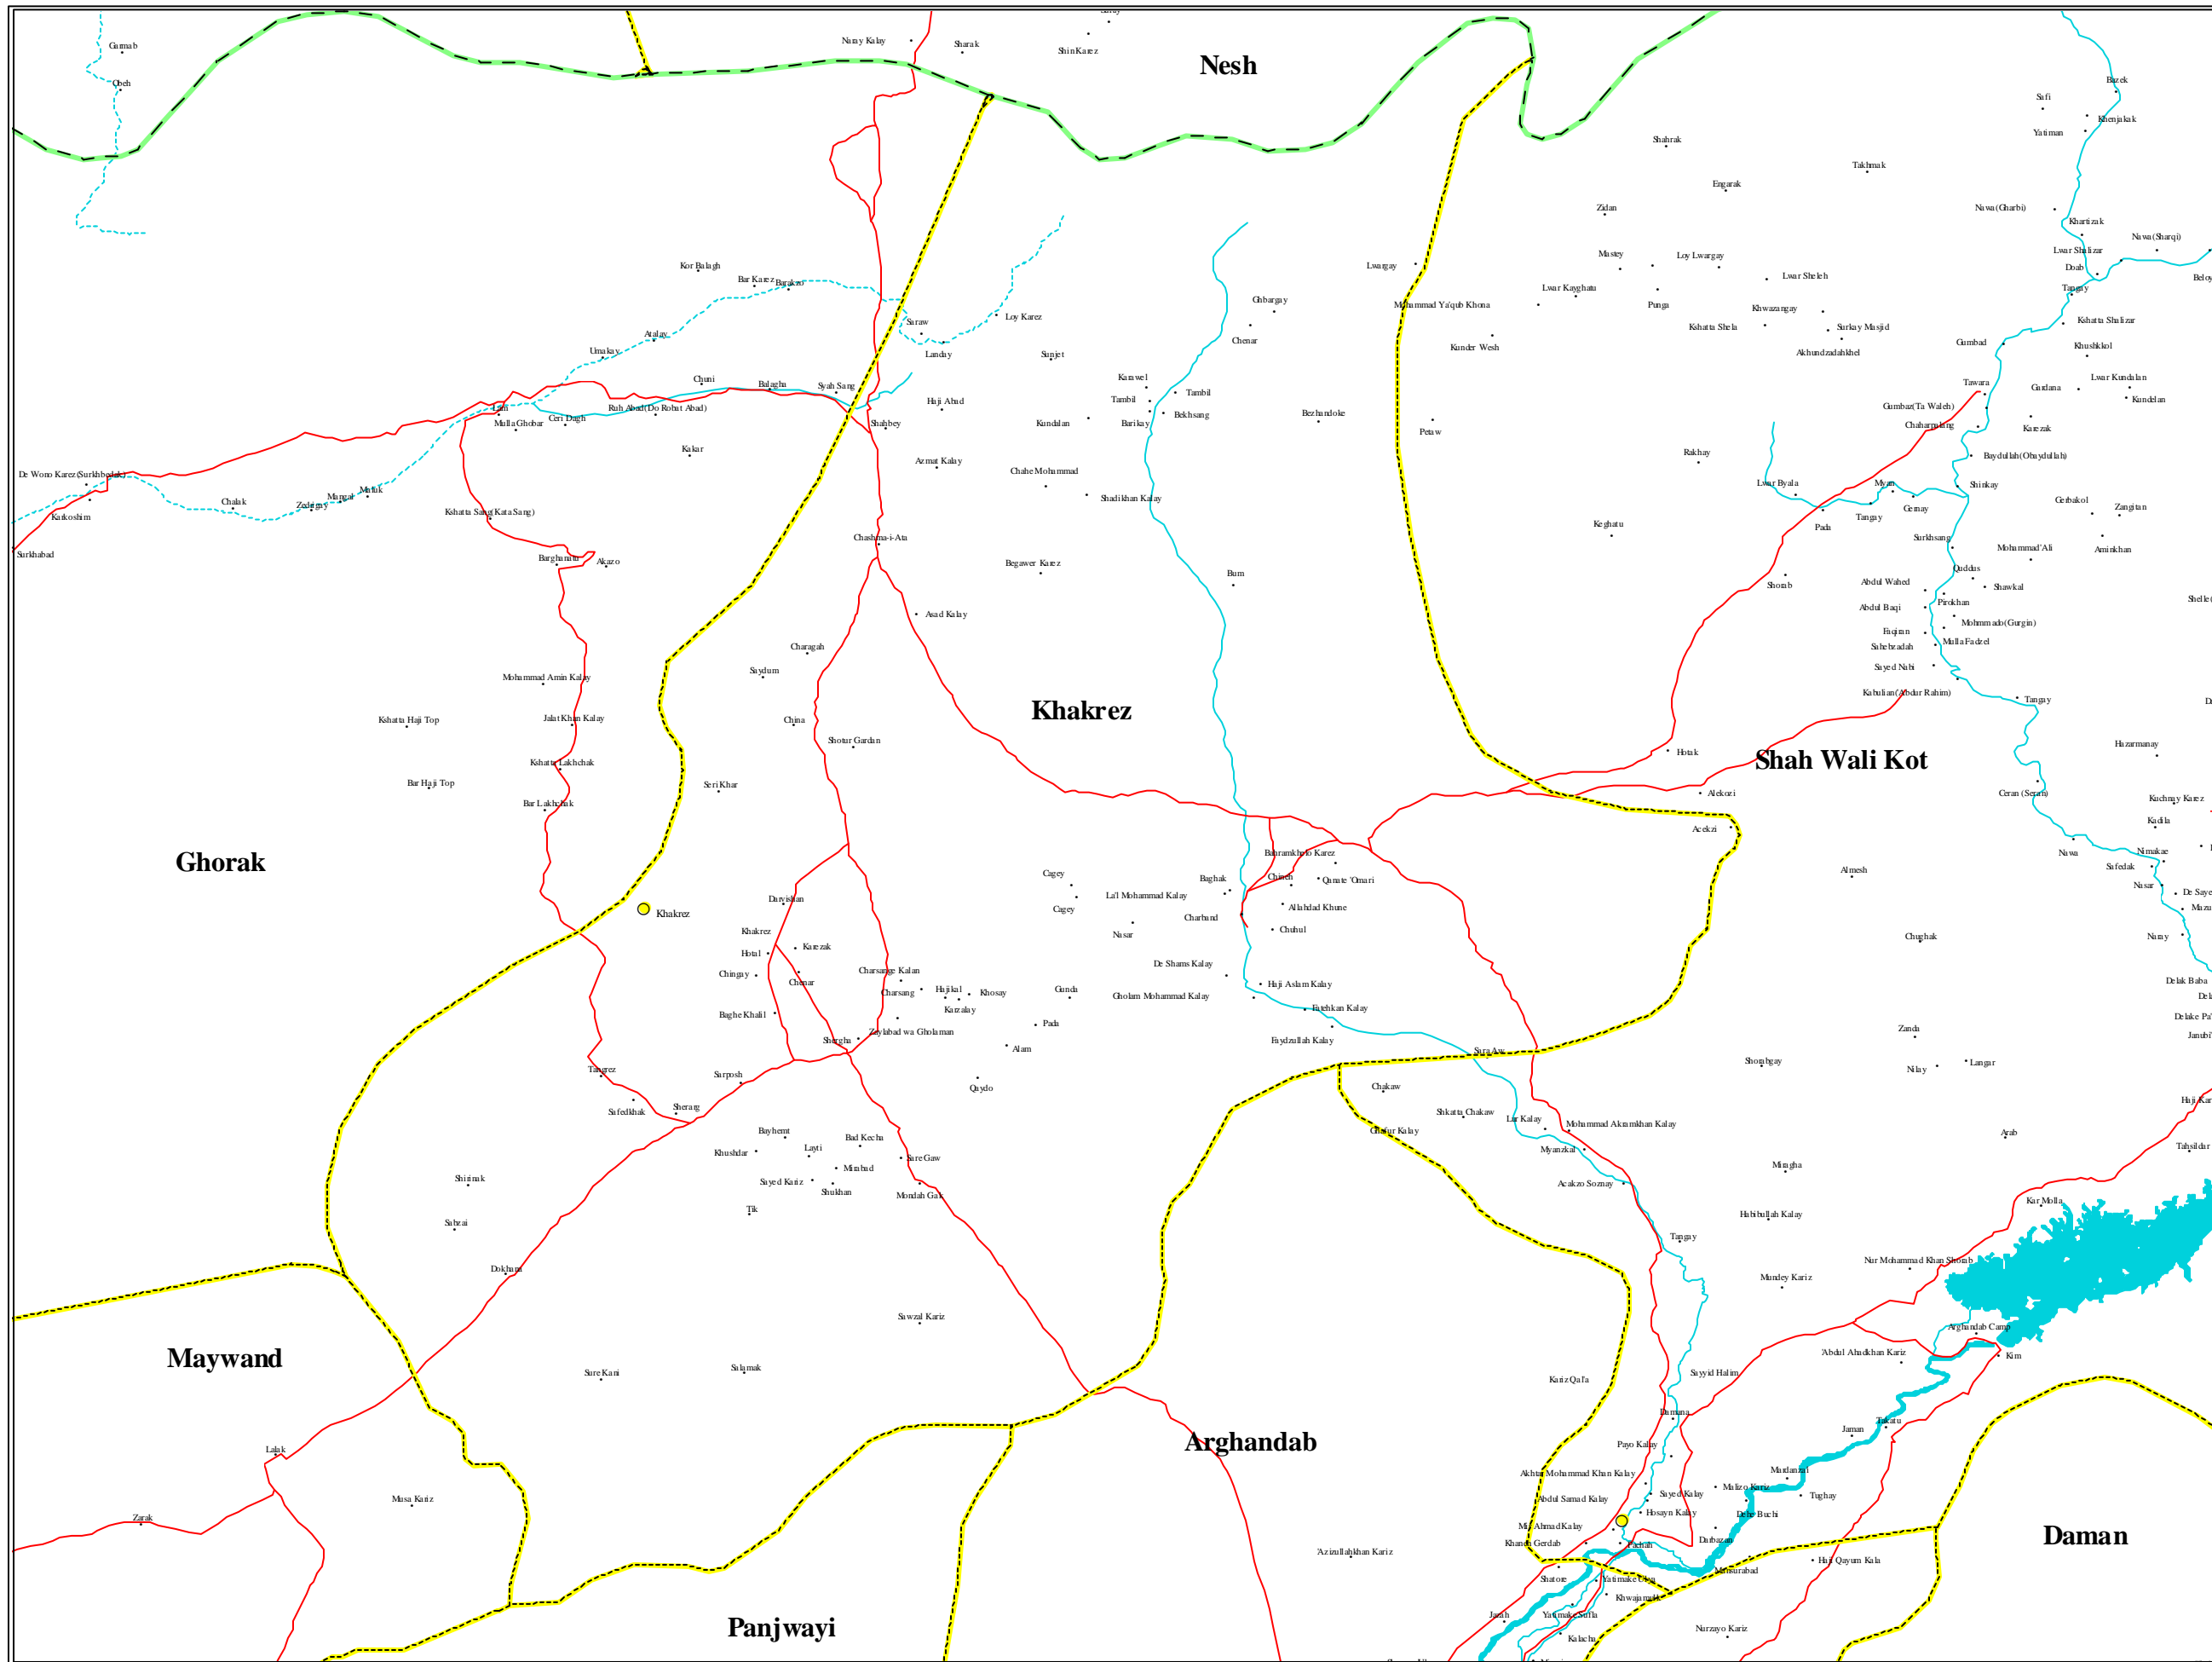

KHAKREZ DISTRICT

Located in
Kandahar Province

AIMS

LEGEND

SETTLEMENTS

- Capital
- Provincial Capital
- District Center
- Village

BOUNDARIES

- International
- Province
- District

ROADS

- All Weather Primary
- All Weather Secondary
- Track

RIVERS

- Main
- Stream
- Intermittent
- Lakes

NOTE:

Administrative boundaries are 32 province-329 district model.

The boundaries and names on the maps do not imply official endorsement or acceptance by the United Nations.

For further information contact AIMS
e-mail: info@hic.org.pk

DATED: MAY 2002

Location Diagram

N

20 0 20 Kilometers