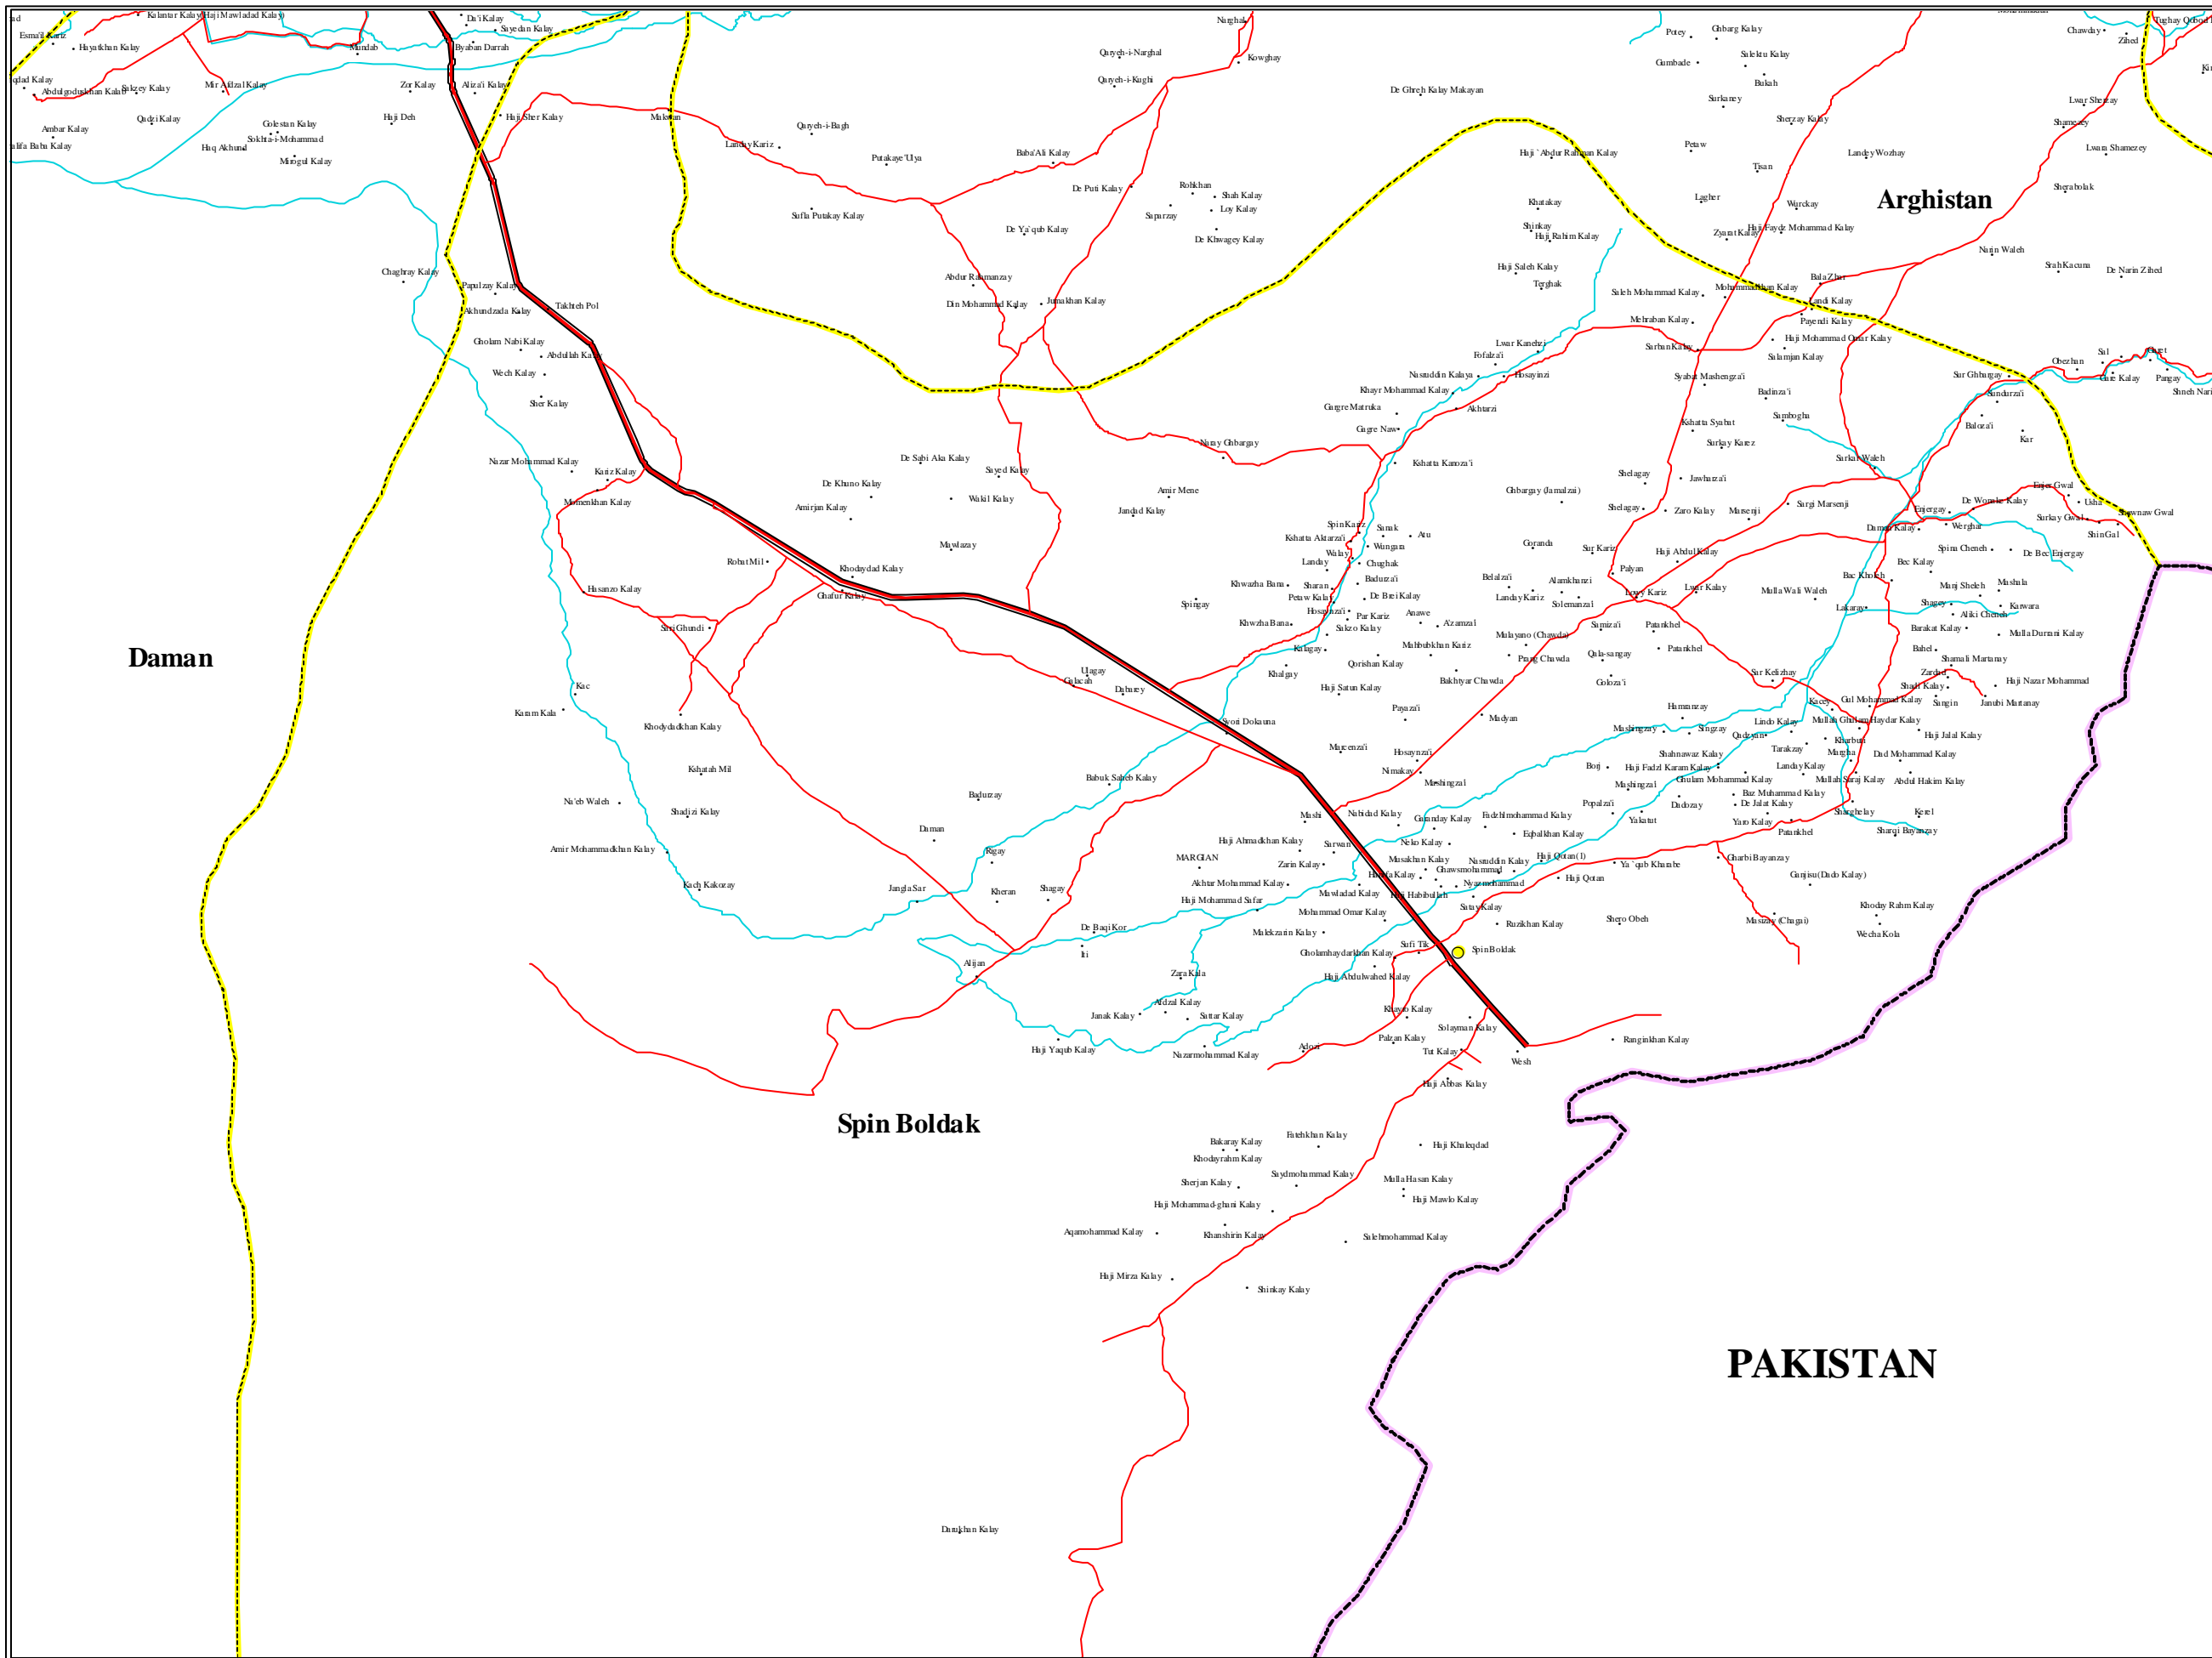

SPIN BOLDAK DISTRICT
Located in
Kandahar Province

LEGEND

SETTLEMENTS

- Capital
- Provincial Capital
- District Center
- Village

BOUNDARIES

- International
- Province
- District

ROADS

- All Weather Primary
- All Weather Secondary
- Track

RIVERS

- Main
- Stream
- Intermittent
- Lakes

NOTE:

Administrative boundaries are 32 province-329 district model.

The boundaries and names on the maps do not imply official endorsement or acceptance by the United Nations.

For further information contact AIMS
e-mail: info@hic.org.pk

DATED: MAY 2002

Location Diagram

N

20 0 20 Kilometers