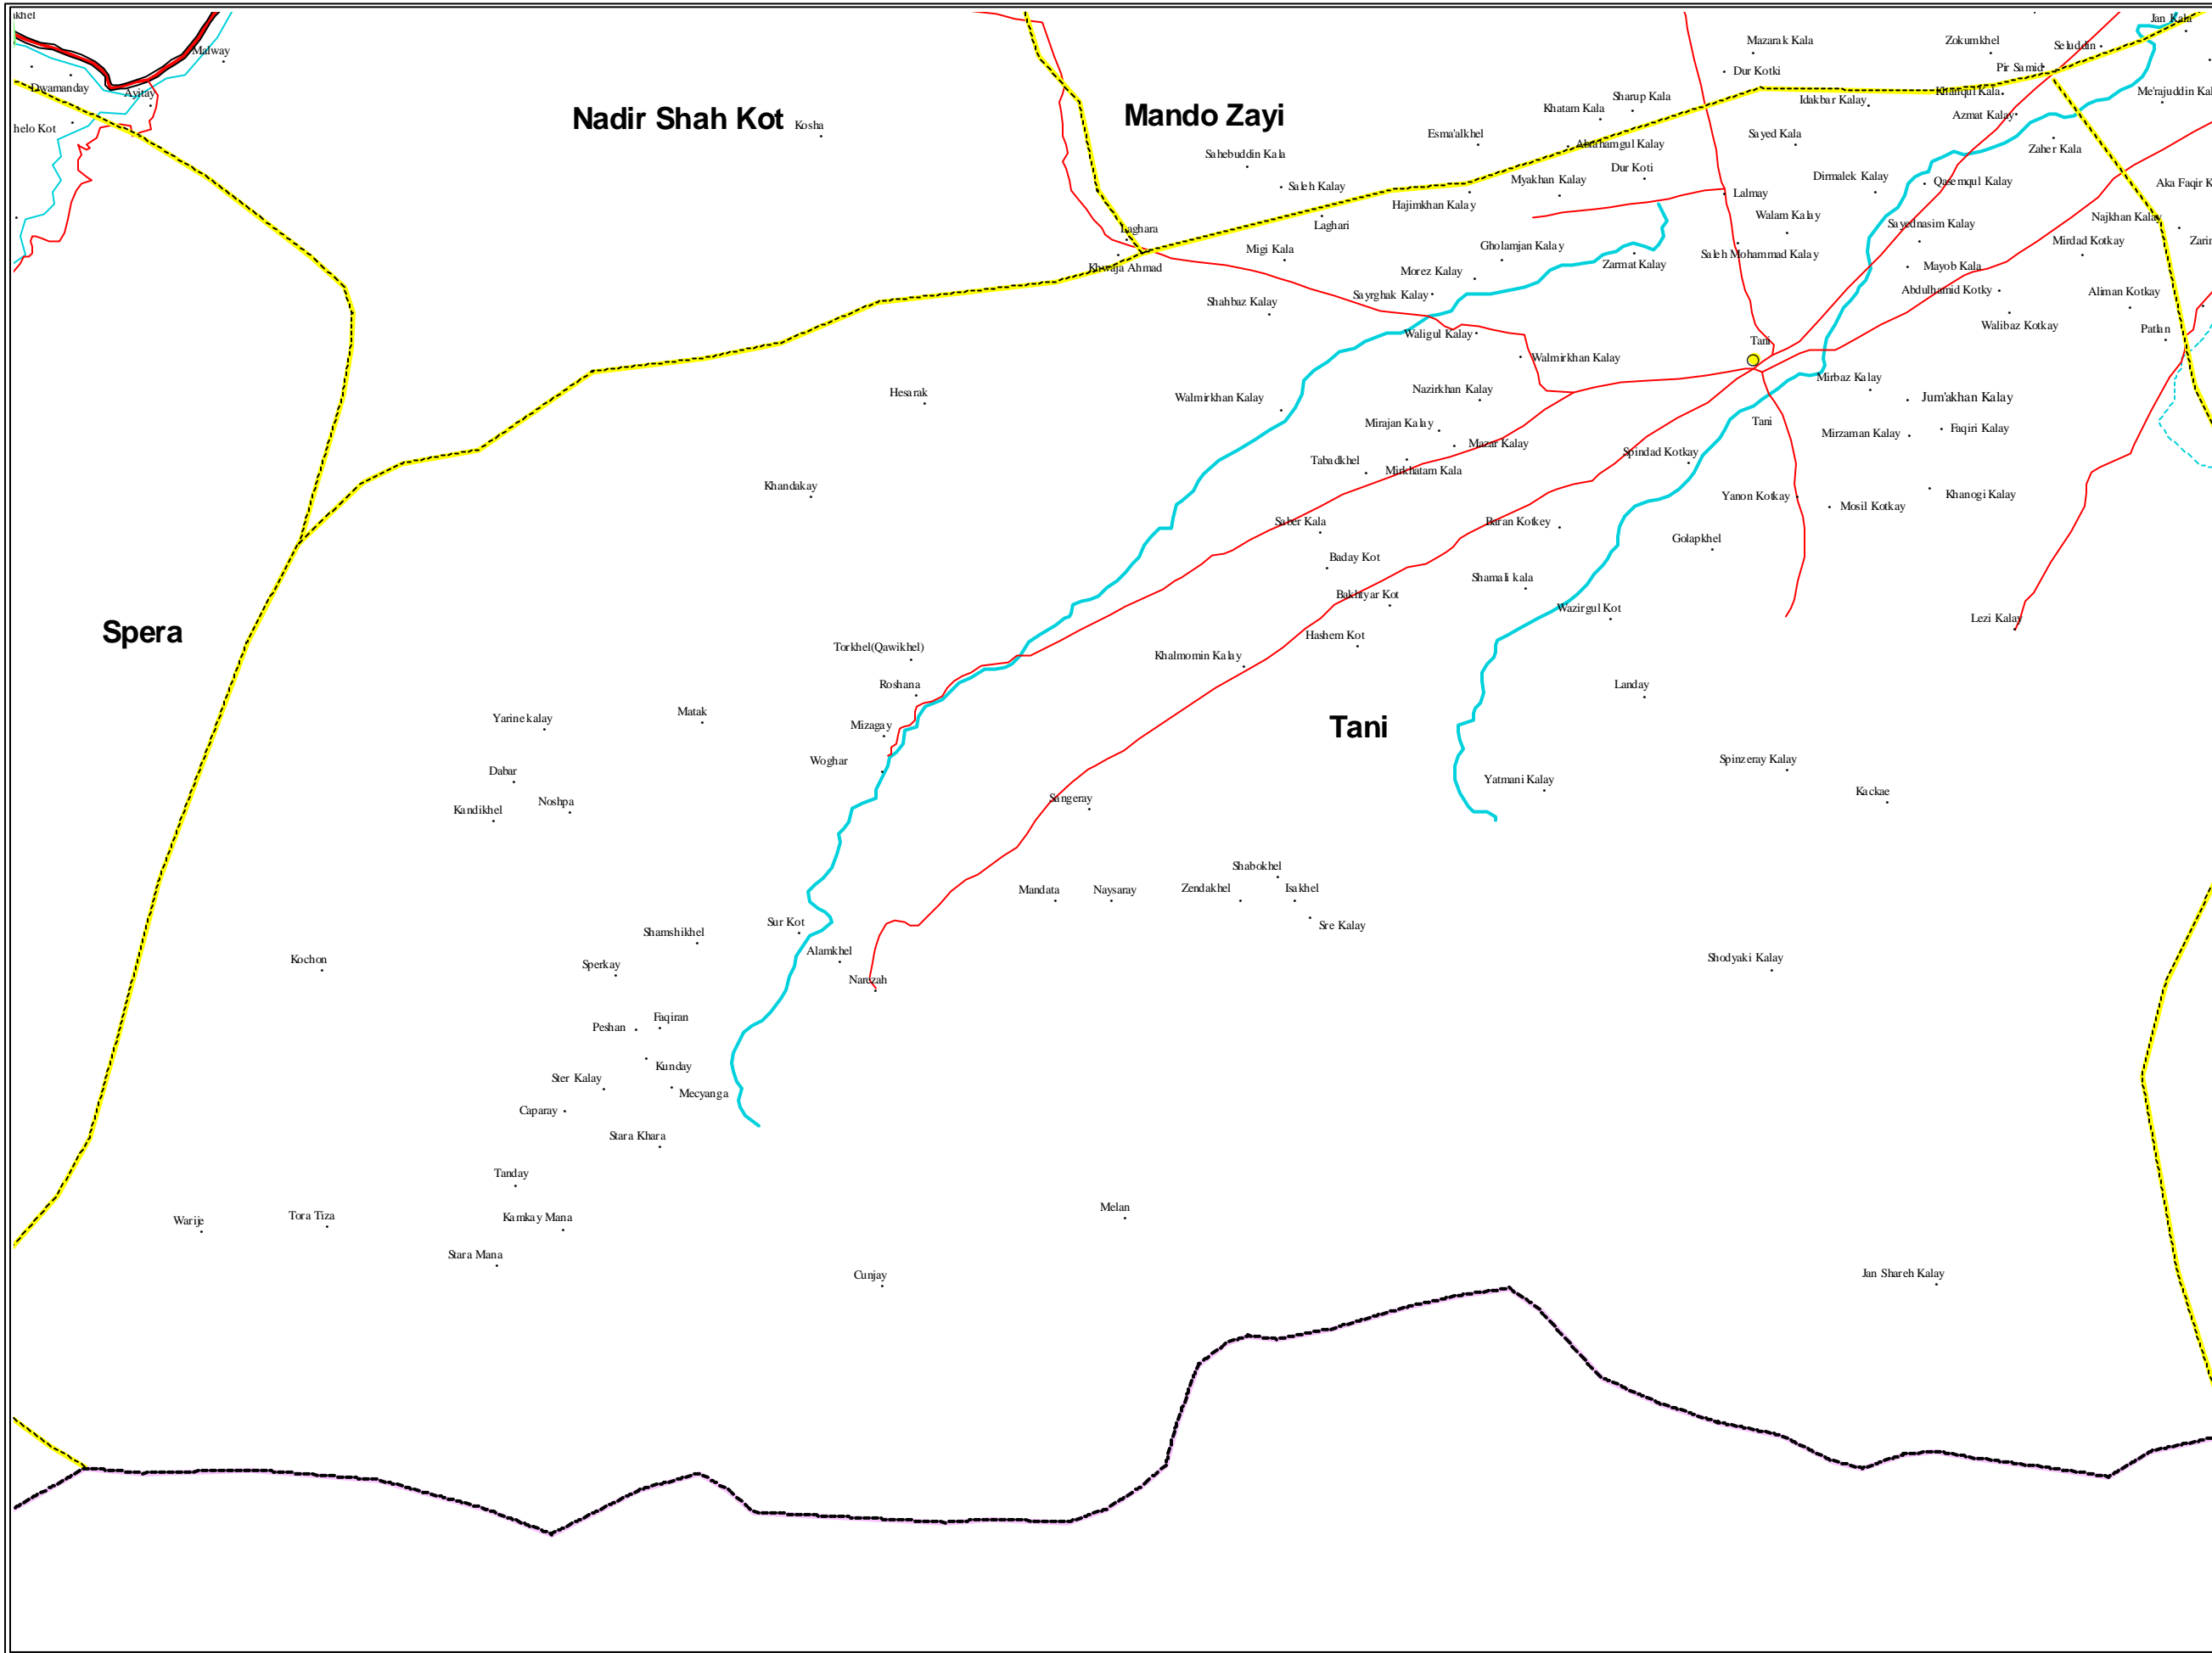

TANI DISTRICT

Located in
Khost Province

AIMS

LEGEND

SETTLEMENTS

- Capital
- Provincial Capital
- District Center
- Village

BOUNDARIES

- International
- Province
- District

ROADS

- All Weather Primary
- All Weather Secondary
- Track

RIVERS

- Main
- Stream
- Intermittent
- Lakes

NOTE:

Administrative boundaries are 32 province-329 district model.

The boundaries and names on the maps do not imply official endorsement or acceptance by the United Nations.

For further information contact AIMS
e-mail: info@hic.org.pk

DATED: AUGUST 2002

Location Diagram

N

Spera

Nadir Shah Kot

Mando Zayi

Tani