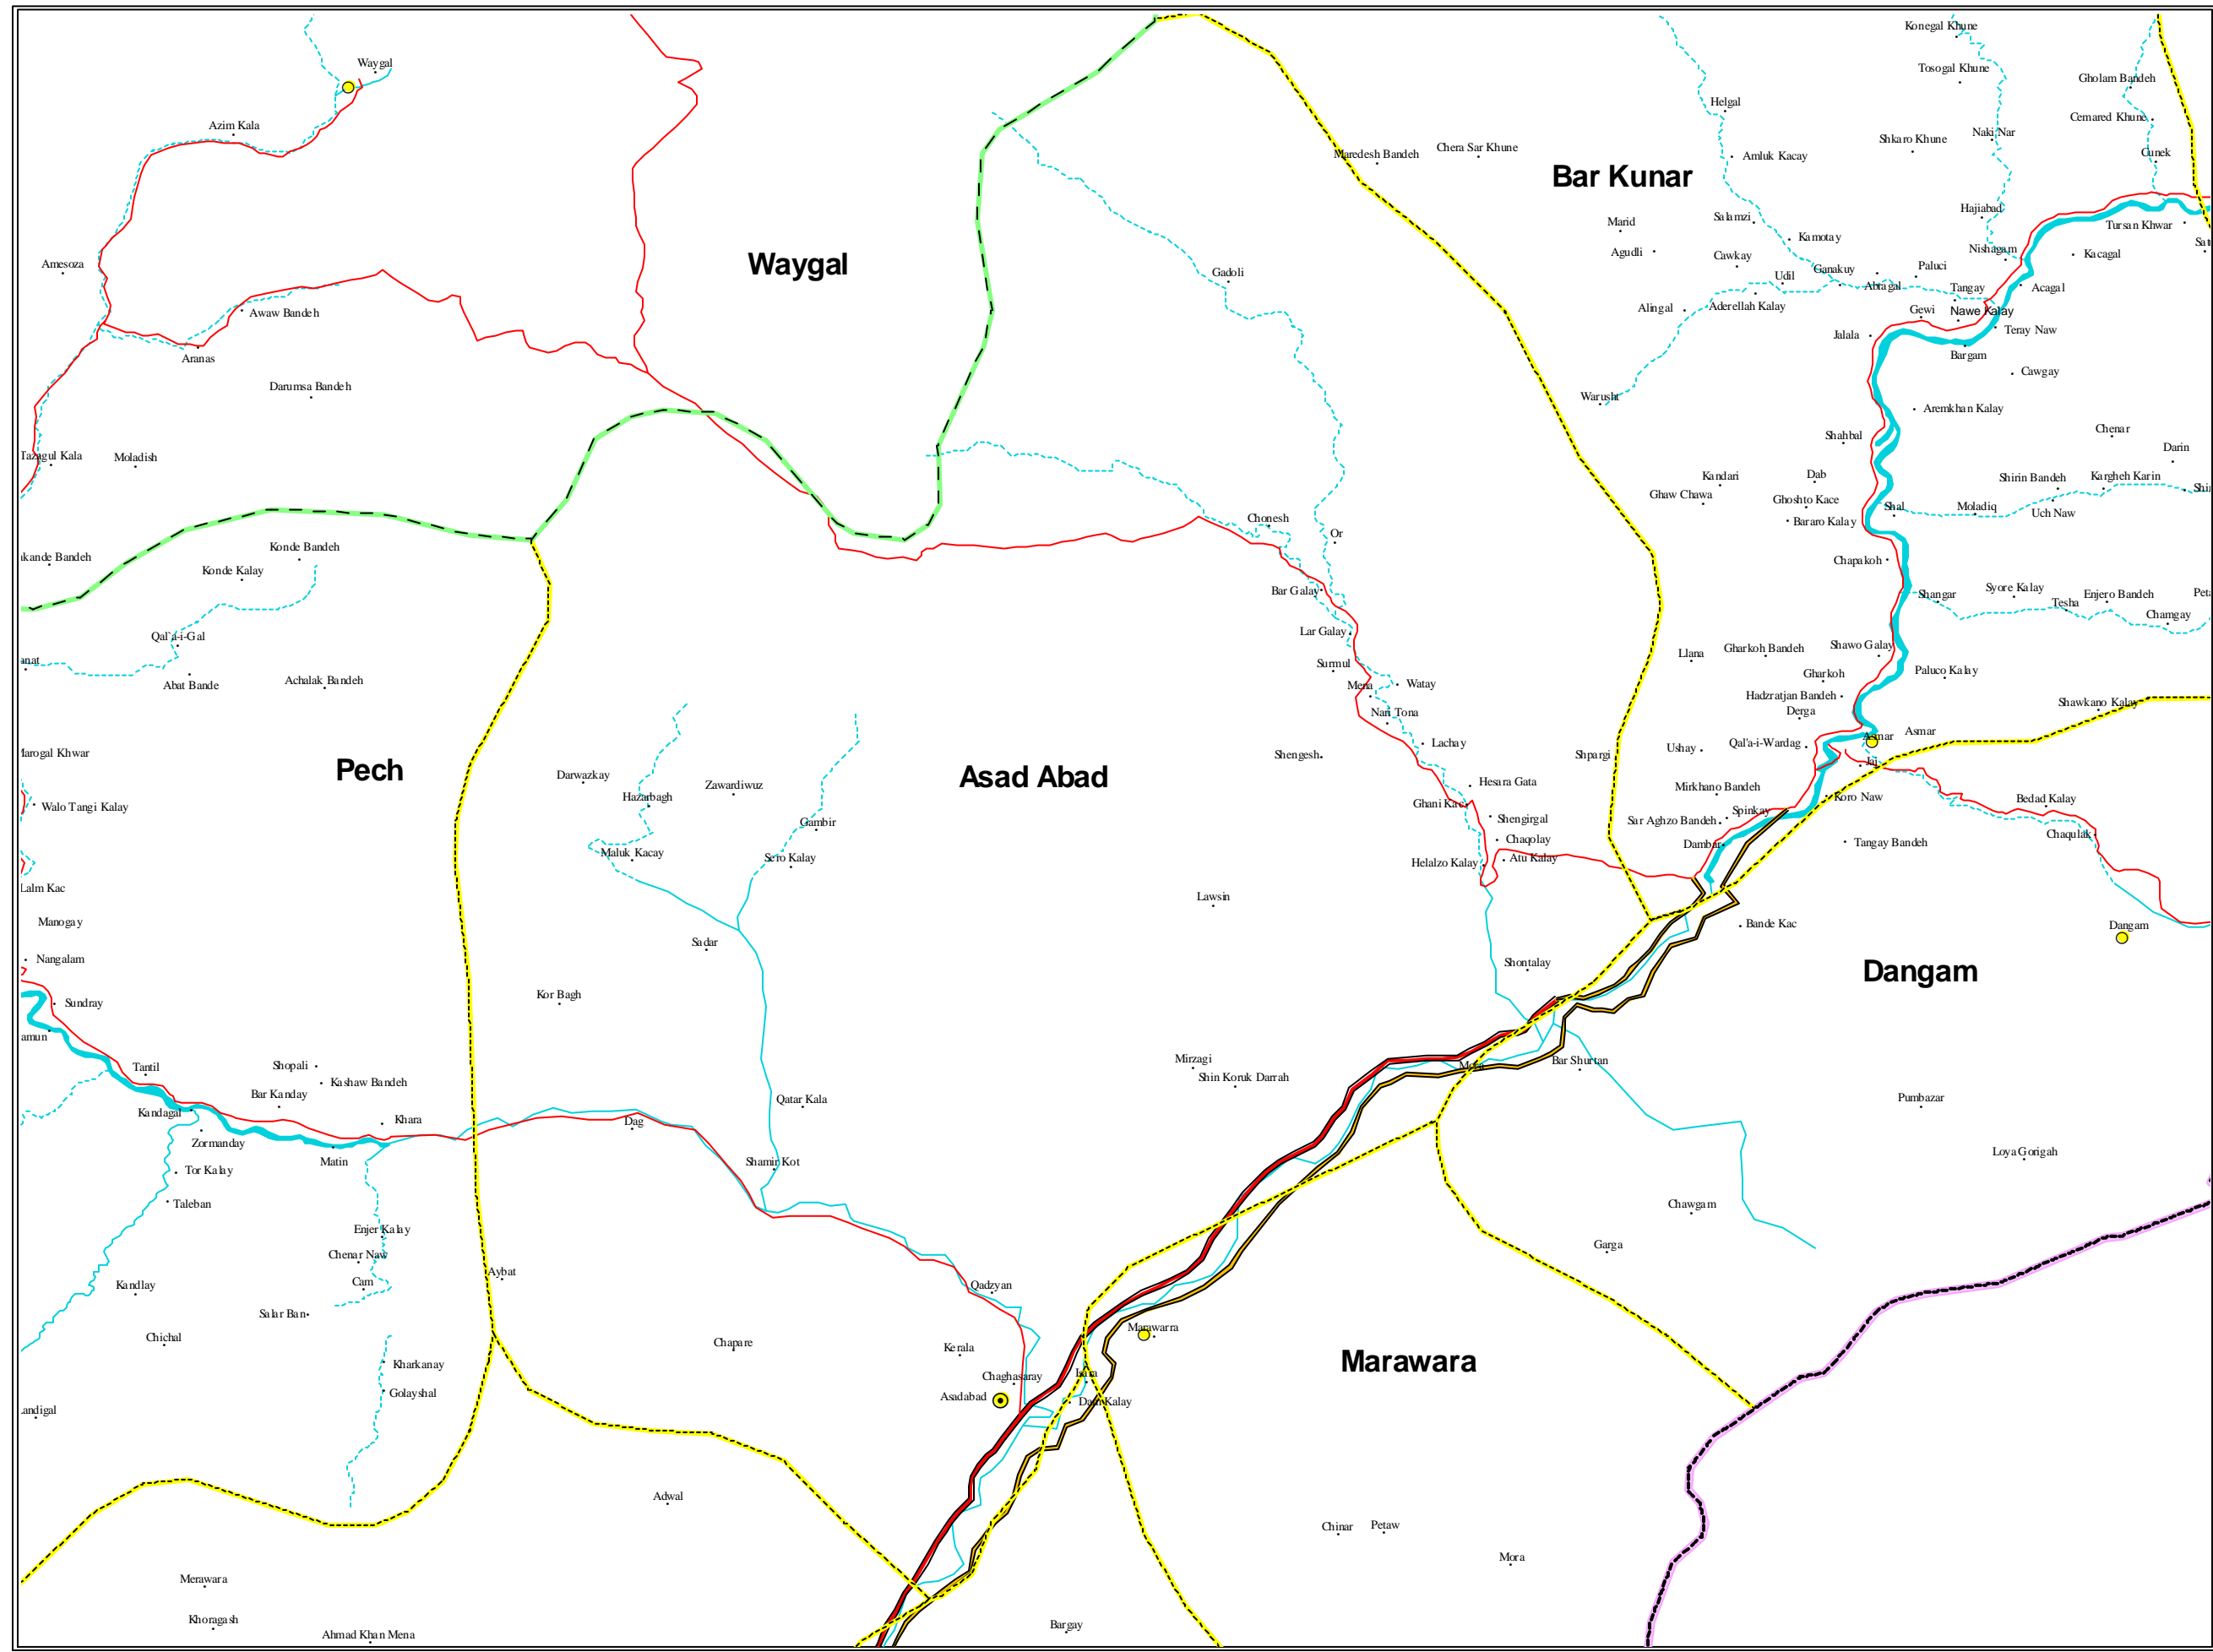

ASAD ABAD DISTRICT
 Located in
 Kunar Province

LEGEND

SETTLEMENTS

- Capital
- Provincial Capital
- District Center
- Village

BOUNDARIES

- International
- Province
- District

ROADS

- All Weather Primary
- All Weather Secondary
- Track

RIVERS

- Main
- Stream
- Inermittent

Lakes

NOTE:

Administrative boundaries are 32 province-329 district model.

The boundaries and names on the maps do not imply official endorsement or acceptance by the United Nations.