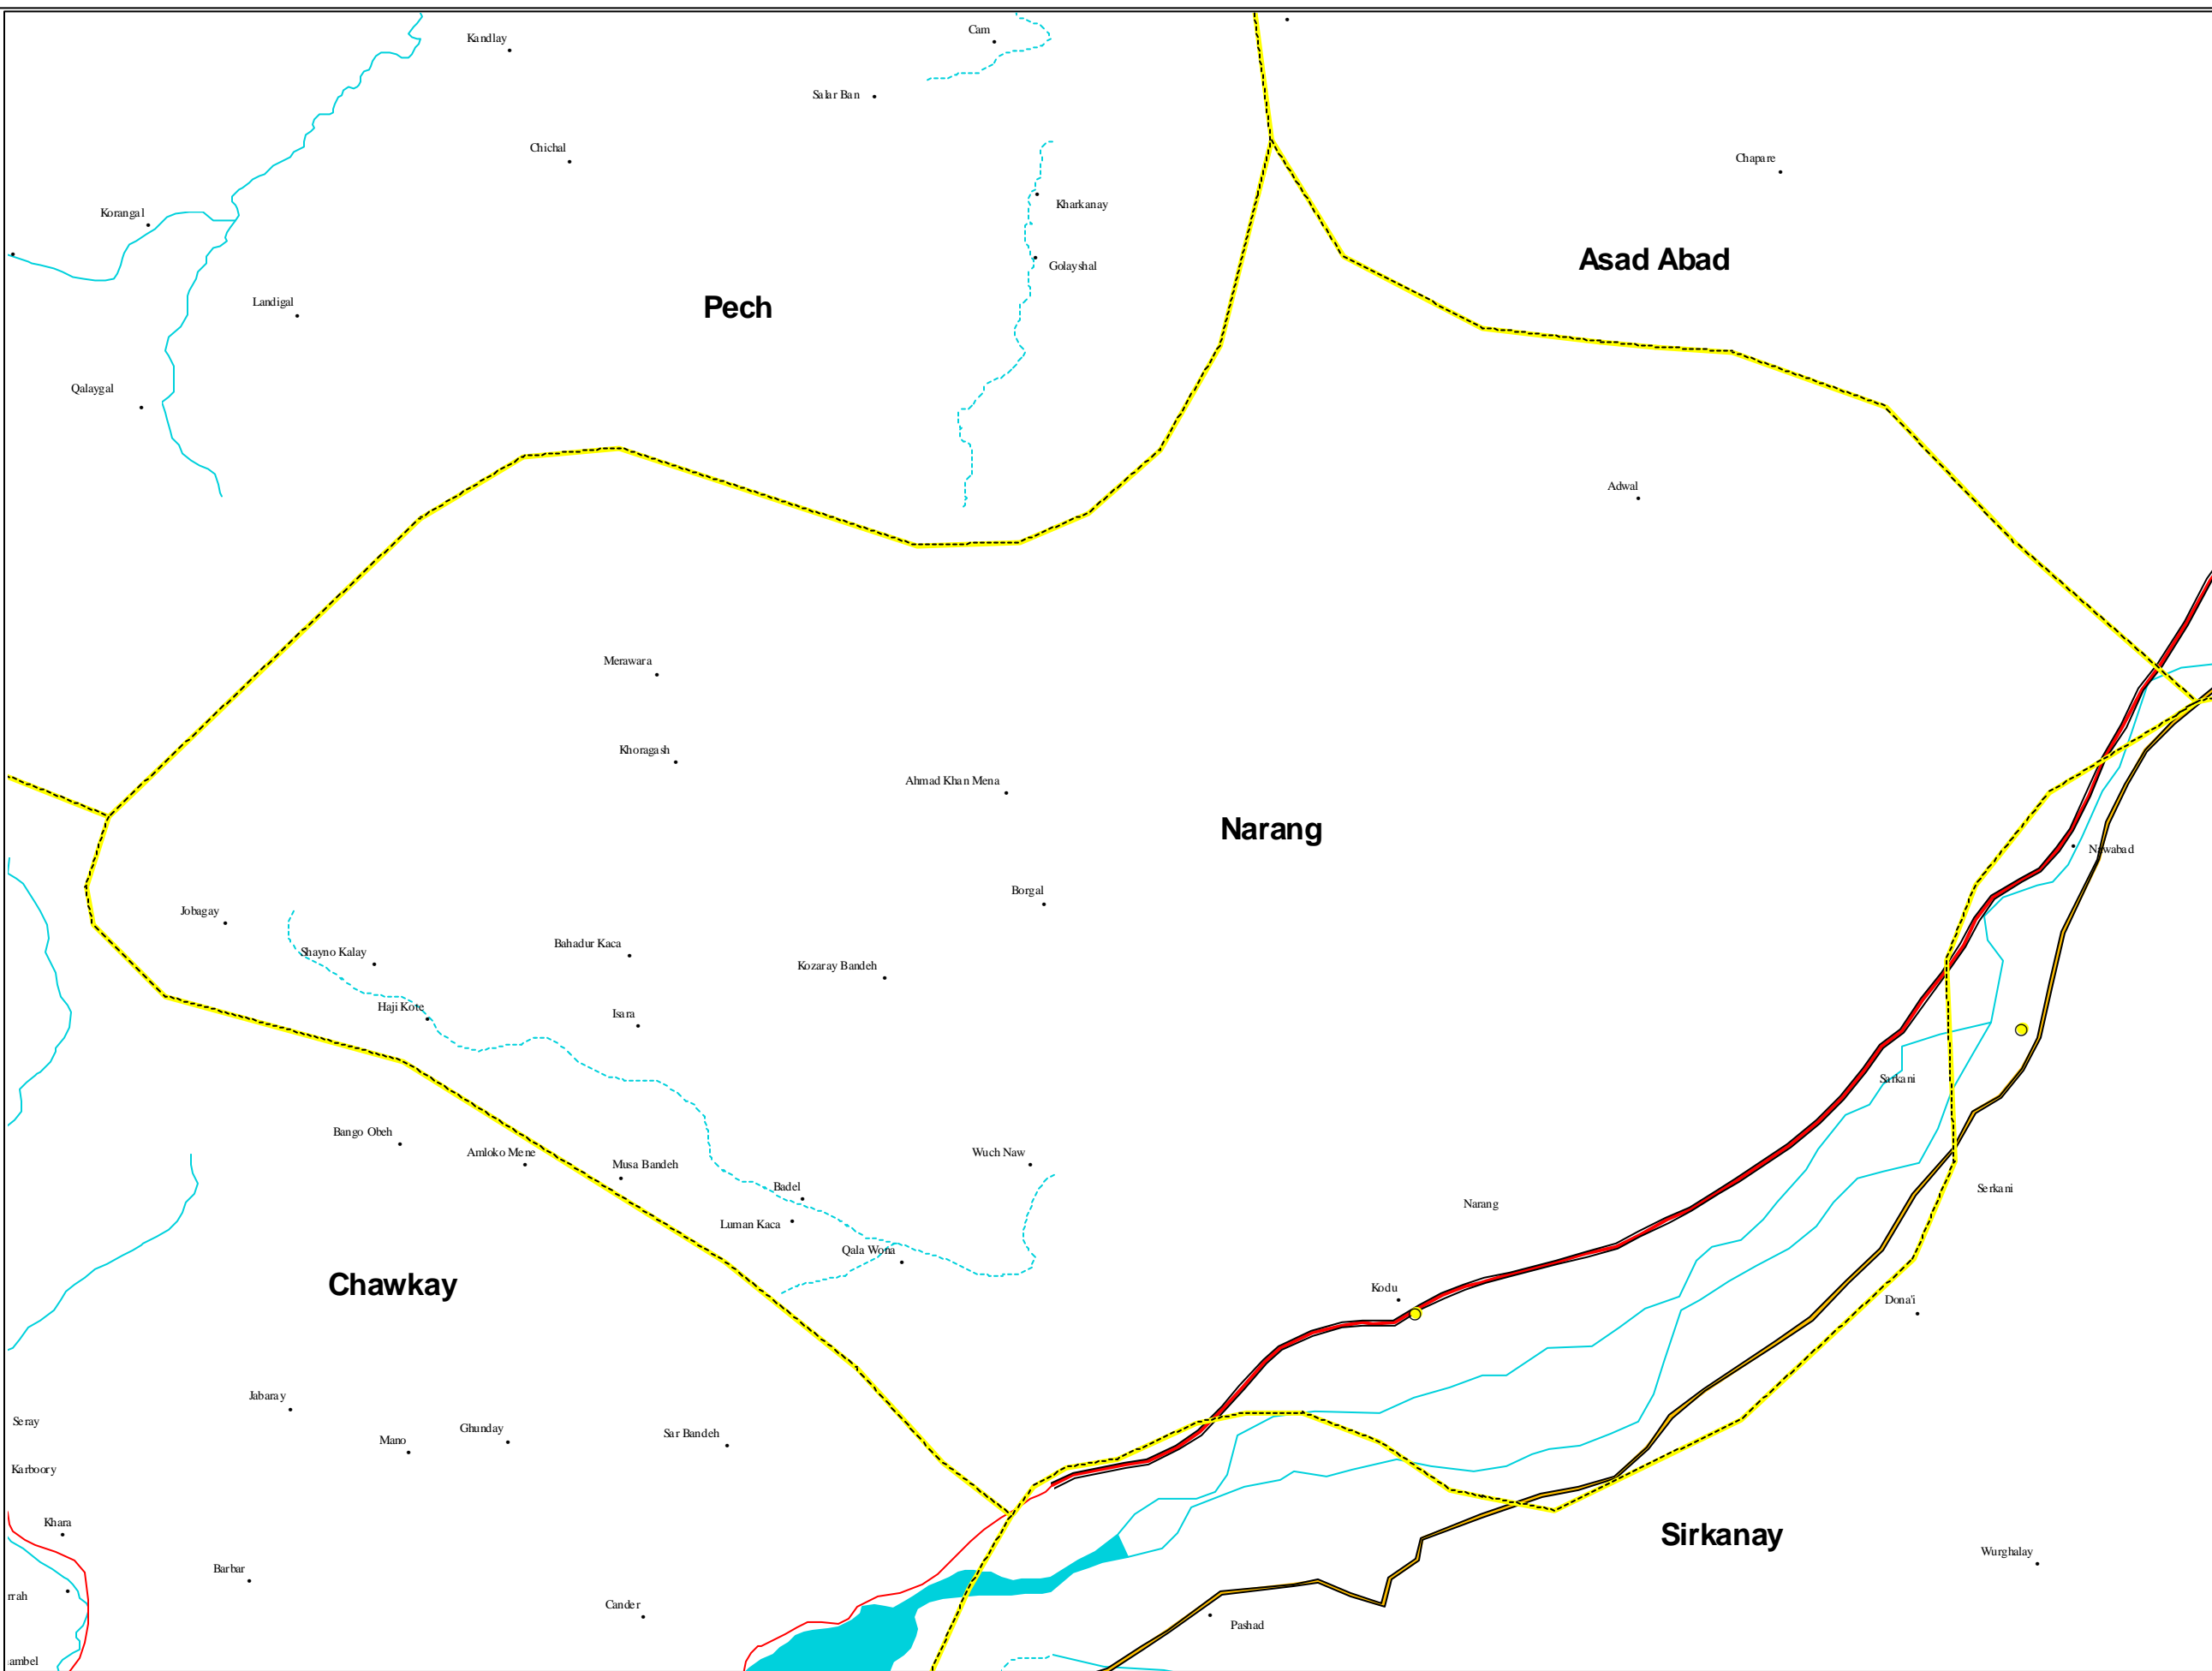

NARANG DISTRICT

Located in
Kunar Province

AIMS

LEGEND

SETTLEMENTS

- Capital
- Provincial Capital
- District Center
- Village

BOUNDARIES

- International
- Province
- District

ROADS

- All Weather Primary
- All Weather Secondary
- Track

RIVERS

- Main
- Stream
- Intermittent
- Lakes

NOTE:

Administrative boundaries are 32 province-329 district model.

The boundaries and names on the maps do not imply official endorsement or acceptance by the United Nations.

For further information contact AIMS
e-mail: info@hic.org.pk

DATED: AUGUST 2002

Location Diagram

N

3 0 3 6 9 12 Kilometers