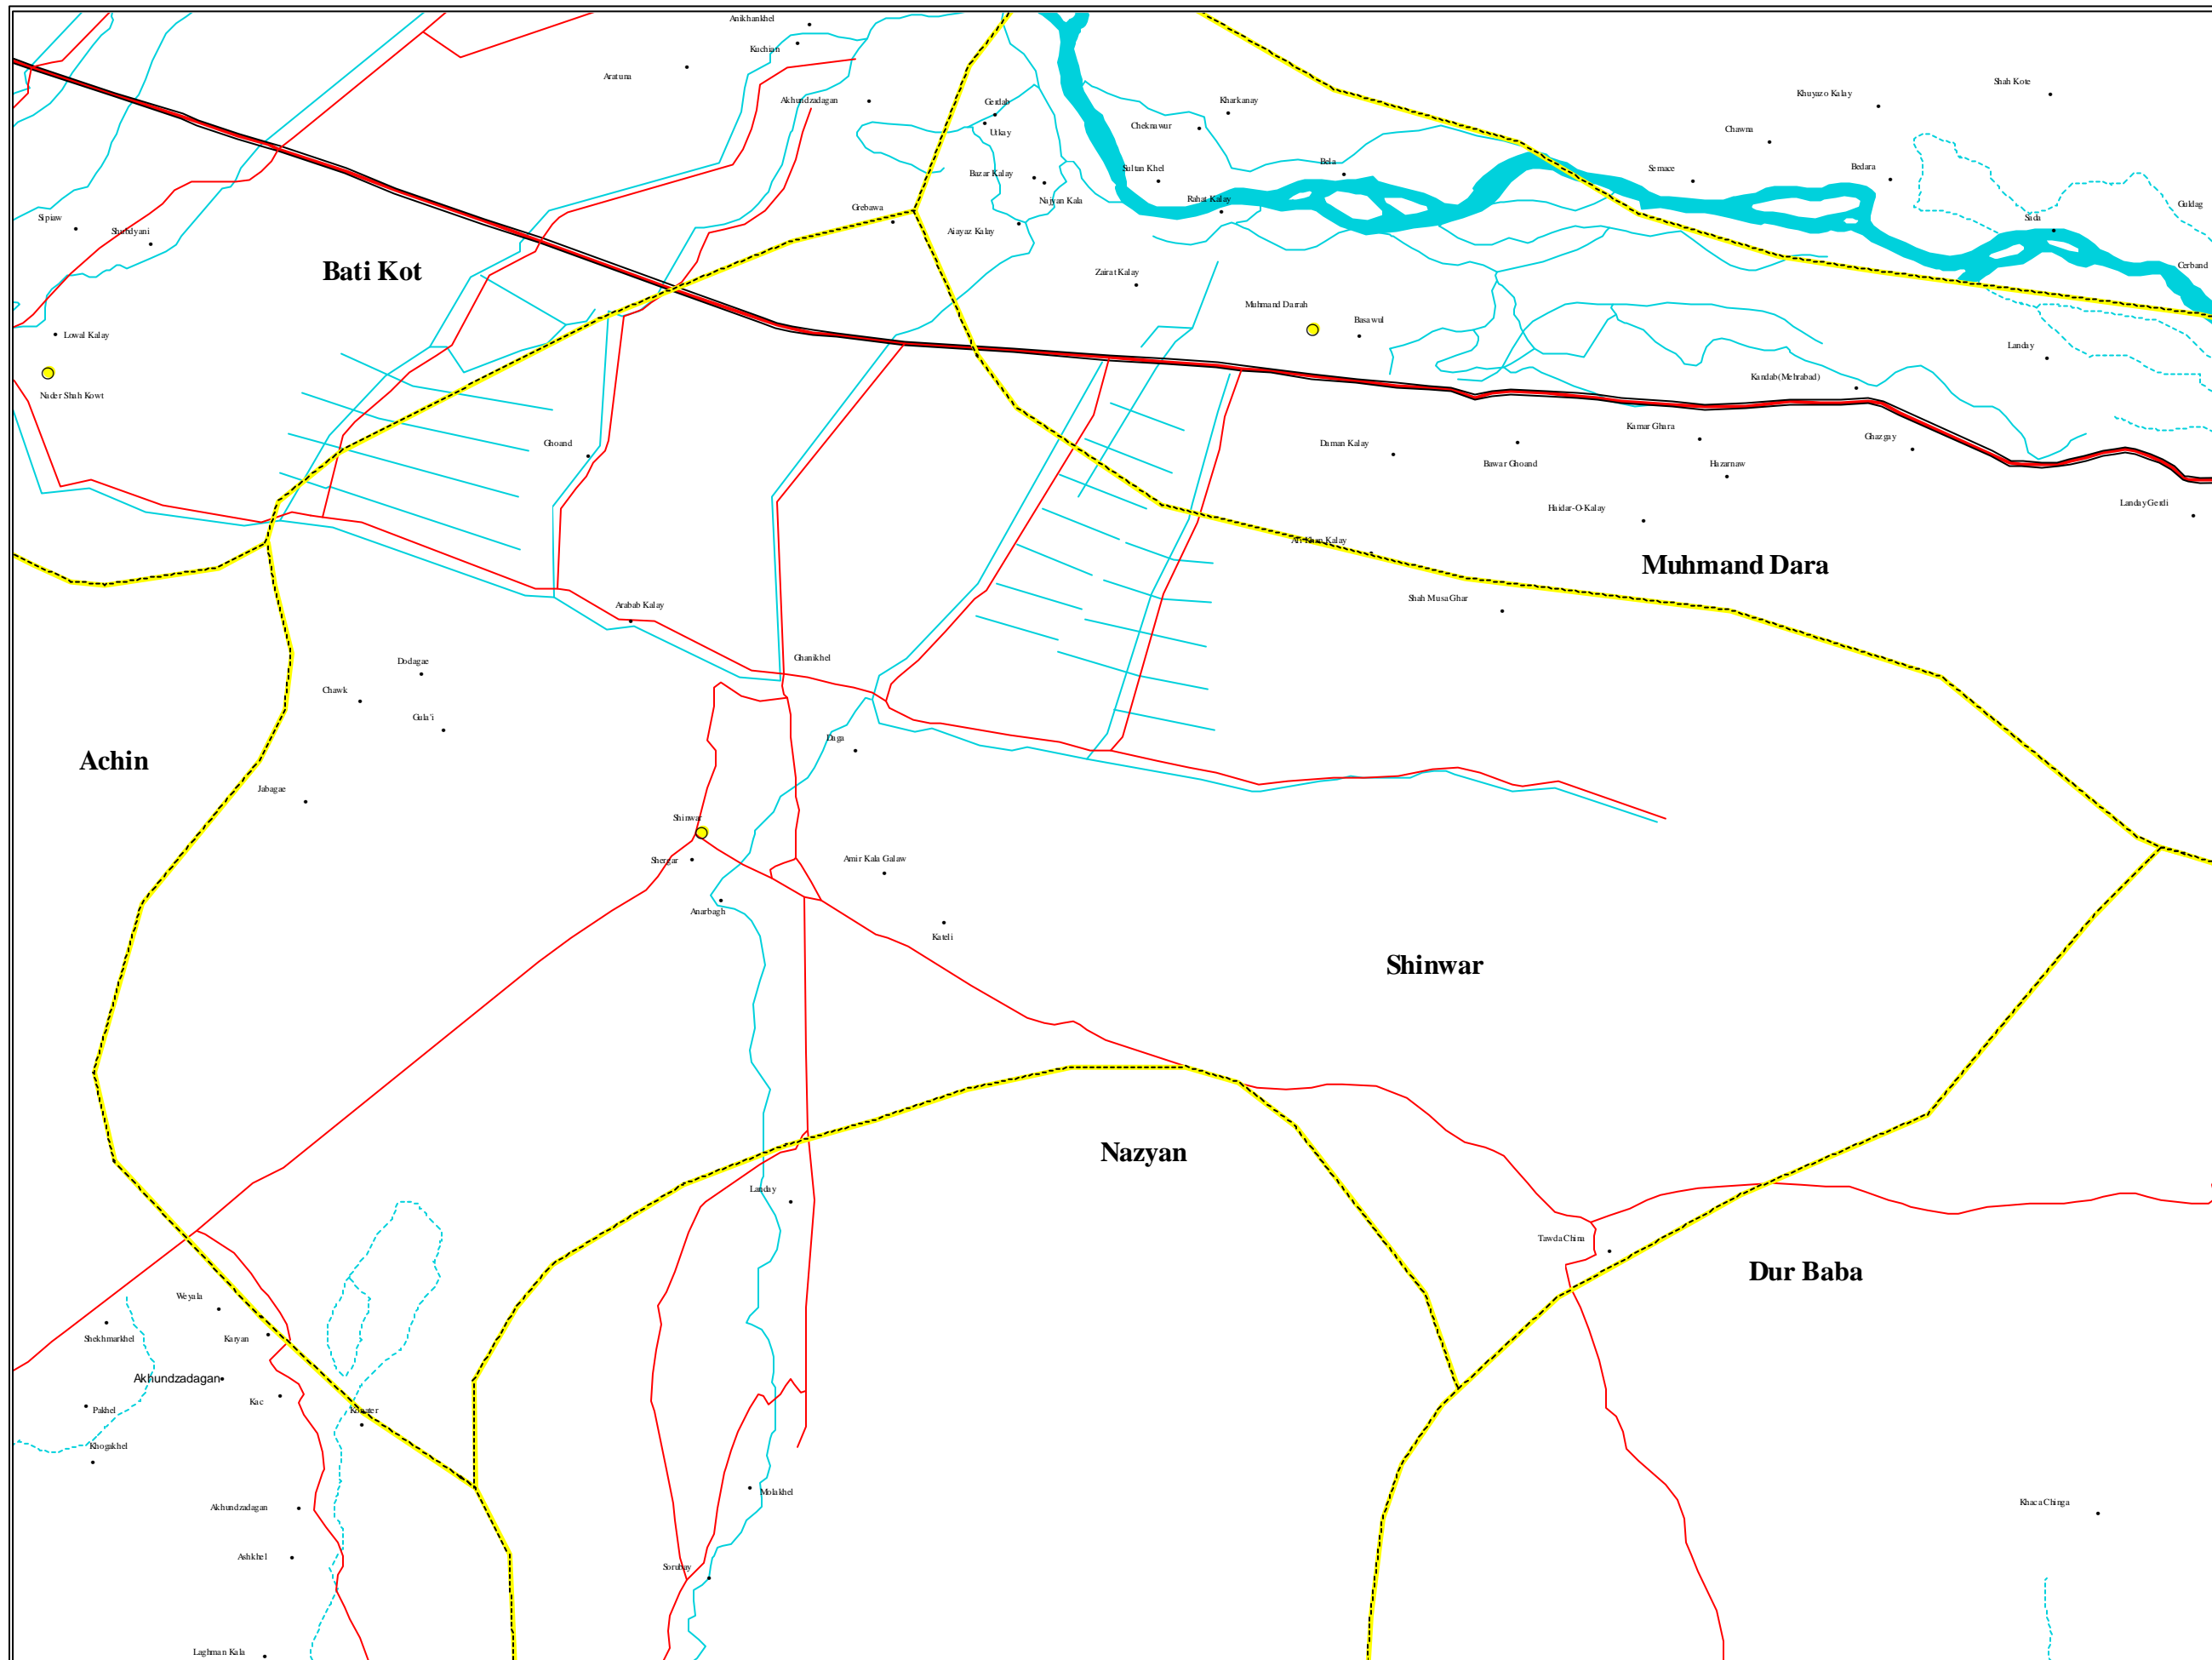

SHINWAR DISTRICT

Located in
Nangarhar Province

AIMS

LEGEND

SETTLEMENTS

- Capital
- Provincial Capital
- District Center
- Village

BOUNDARIES

- International
- Province
- District

ROADS

- All Weather Primary
- All Weather Secondary
- Track

RIVERS

- Main
- Stream
- Intermittent
- Lakes

NOTE:

Administrative boundaries are 32 province-329 district model.

The boundaries and names on the maps do not imply official endorsement or acceptance by the United Nations.

For further information contact AIMS
e-mail: info@hic.org.pk

DATED: MAY 2002

Location Diagram

N

3 0 3 6 Kilometers