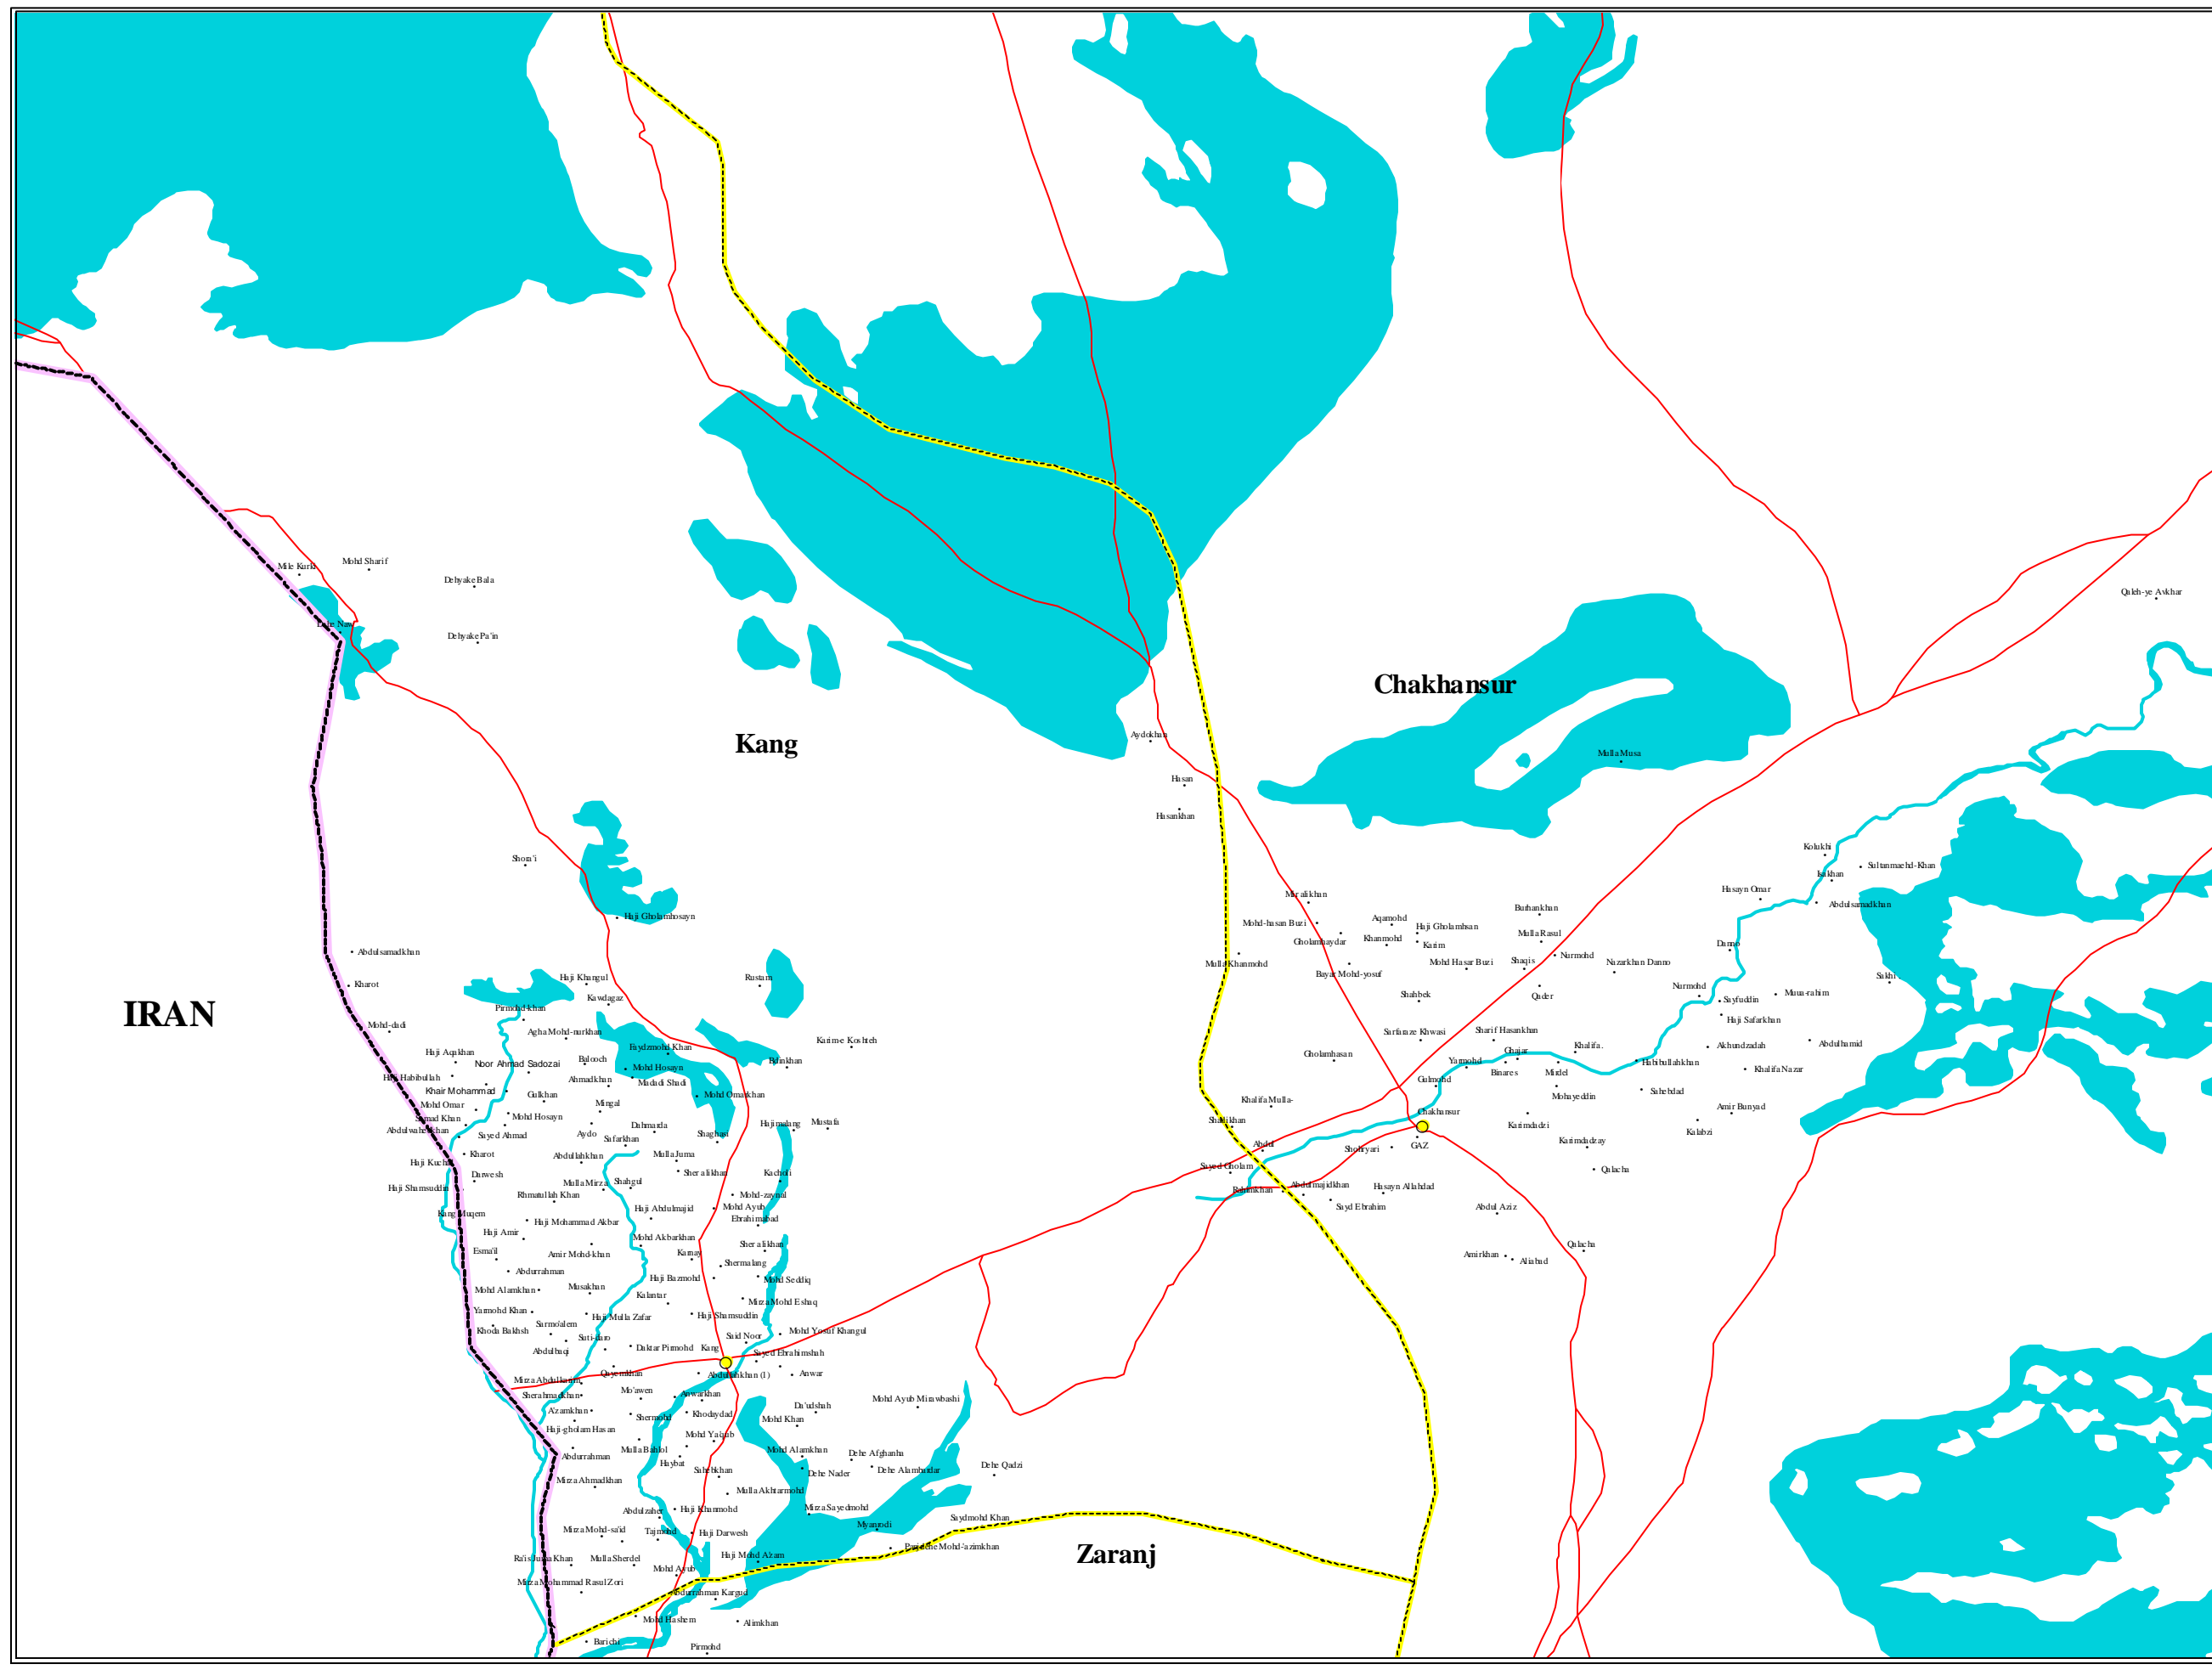

KANG DISTRICT
 Located in
 Nimroz Province

LEGEND

- SETTLEMENTS**
- Capital
 - Provincial Capital
 - District Center
 - Village
- BOUNDARIES**
- International
 - Province
 - District
- ROADS**
- All Weather Primary
 - All Weather Secondary
 - Track
- RIVERS**
- Main
 - Stream
 - Inermittent
- Lakes**

NOTE:
 Administrative boundaries are 32 province-329 district model.
 The boundaries and names on the maps do not imply official endorsement or acceptance by the United Nations.
 For further information contact AIMS
 e-mail: info@hic.org.pk
 DATED: MAY 2002

IRAN

Kang

Chakhansur

Zaranj