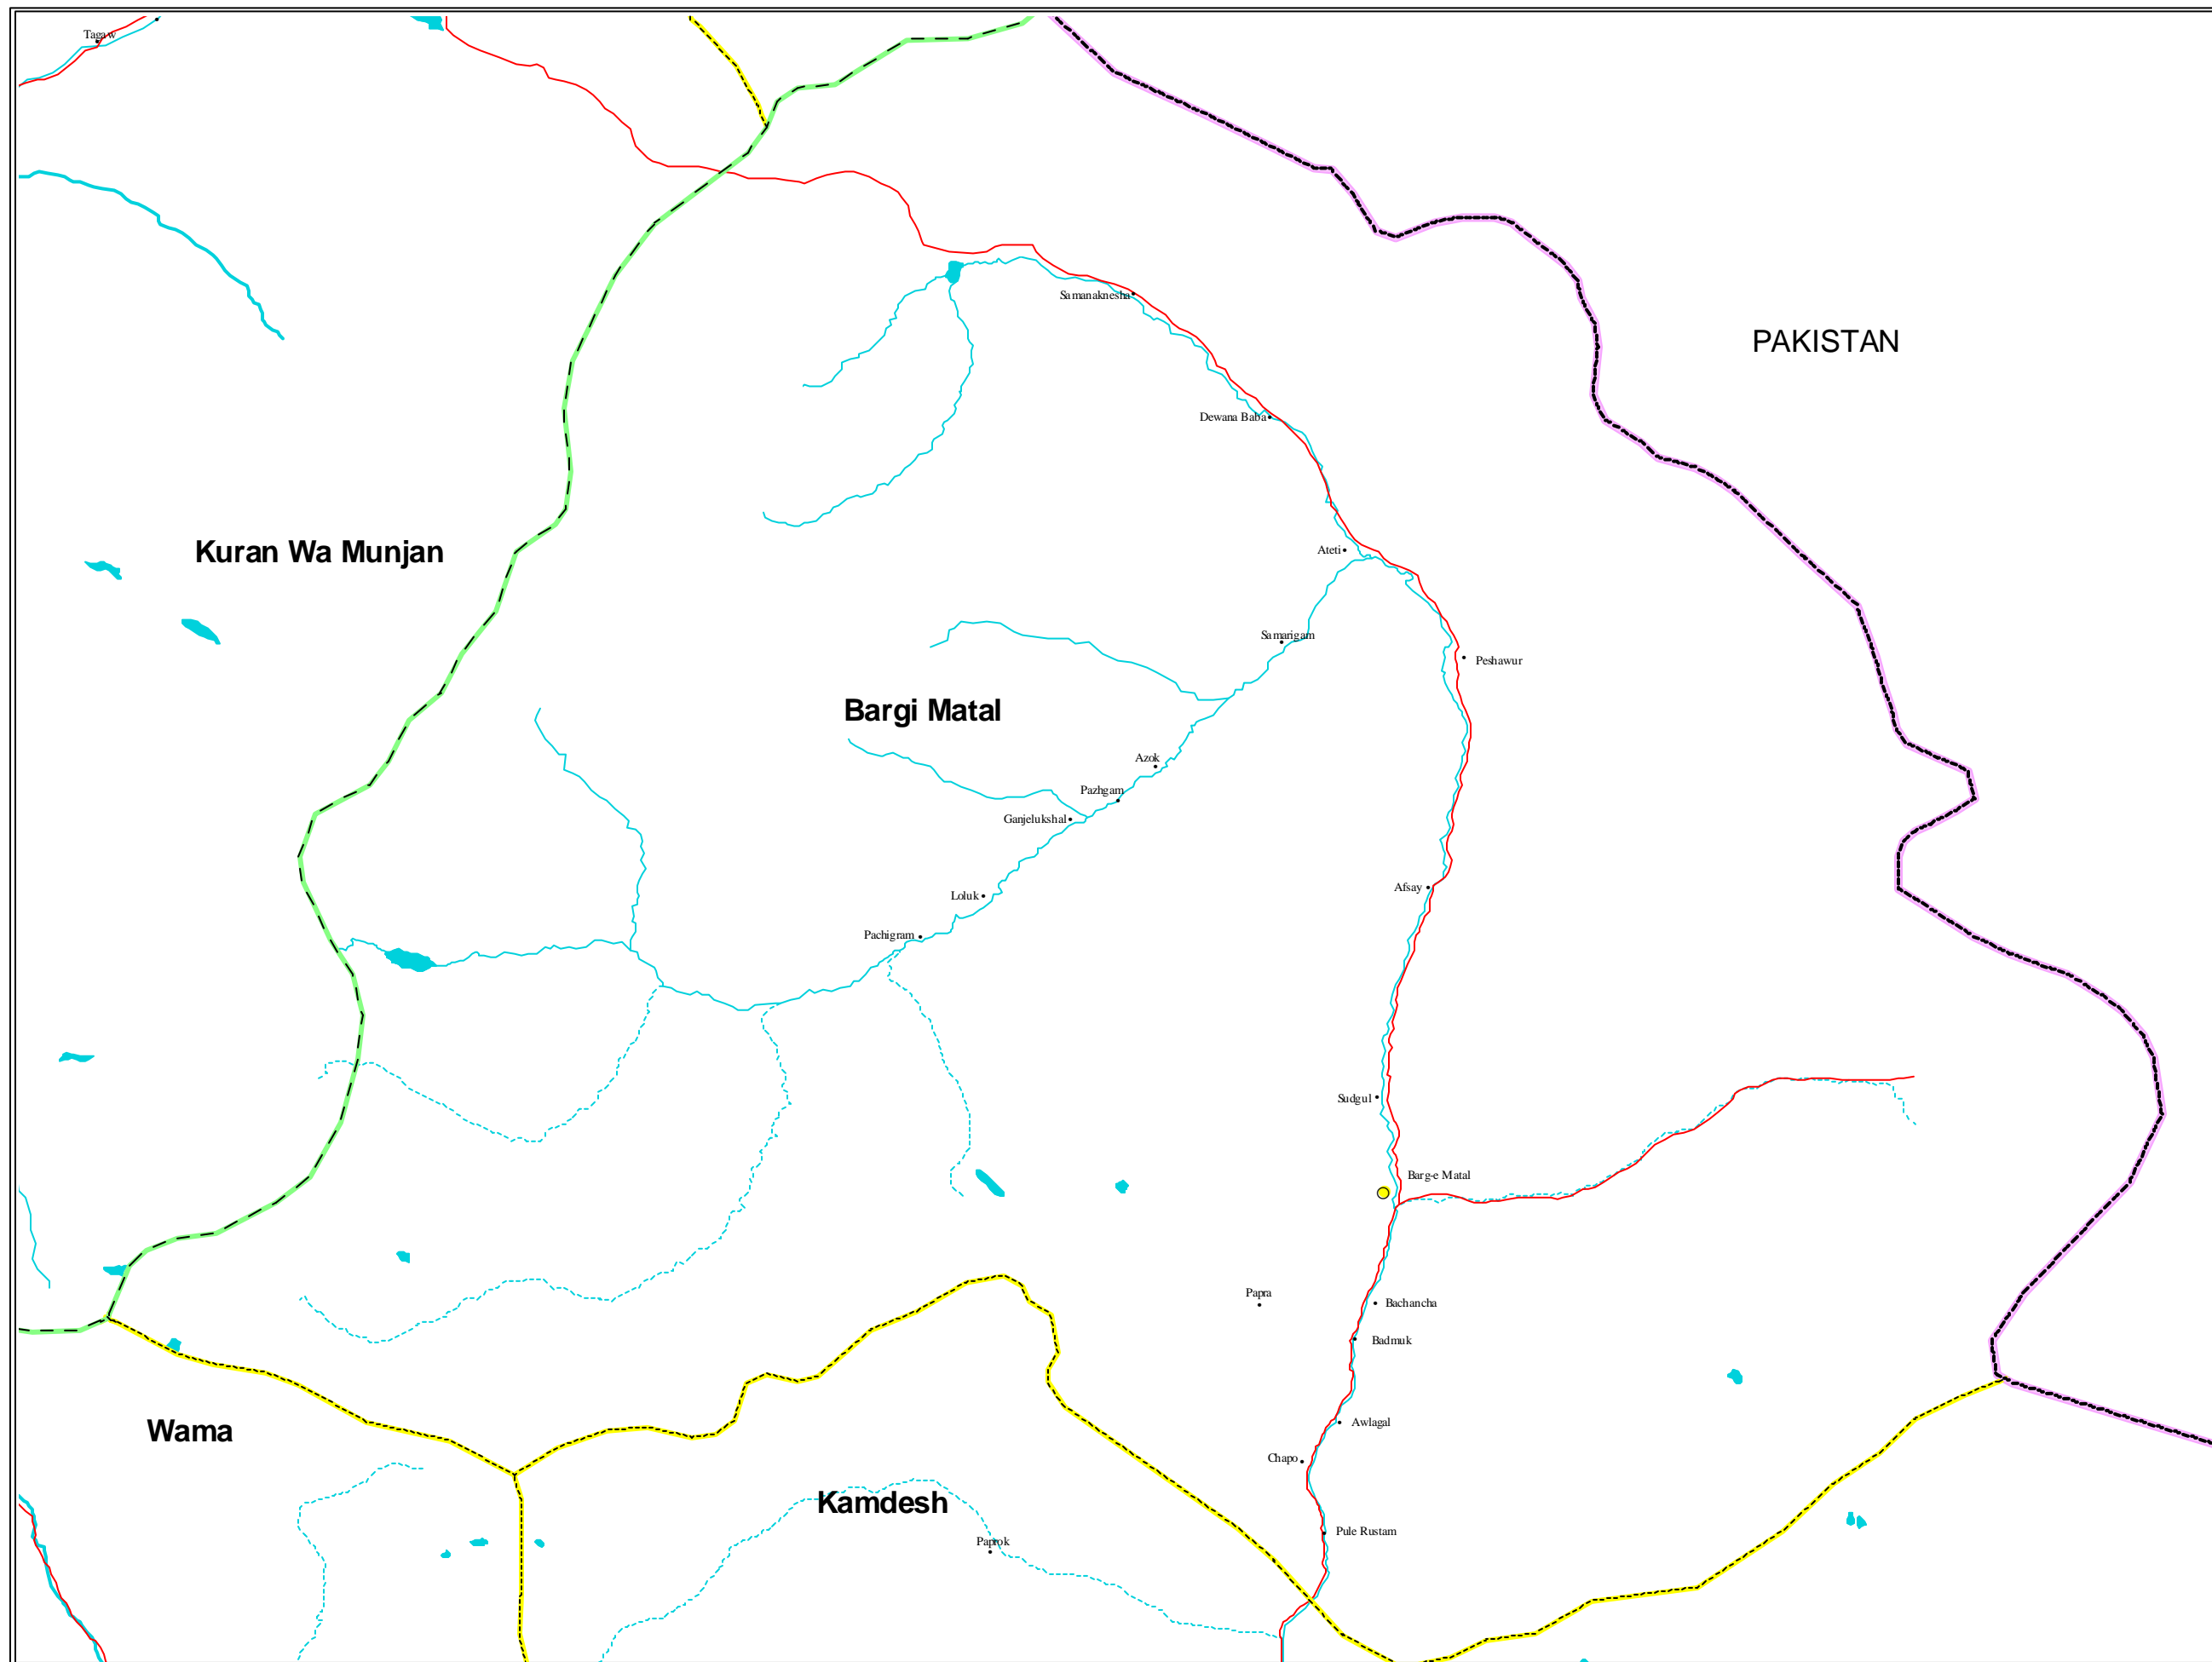

BARGI MATAL DISTRICT

Located in
Nuristan Province

AIMS

LEGEND

SETTLEMENTS

- Capital
- Provincial Capital
- District Center
- Village

BOUNDARIES

- International
- Province
- District

ROADS

- All Weather Primary
- All Weather Secondary
- Track

RIVERS

- Main
- Stream
- Inermittent
- Lakes

NOTE:

Administrative boundaries are 32 province-329 district model.

The boundaries and names on the maps do not imply official endorsement or acceptance by the United Nations.

For further information contact AIMS
e-mail: info@hic.org.pk

DATED: AUGUST 2002

Location Diagram

N

10 0 10 20 30 40 Kilometers