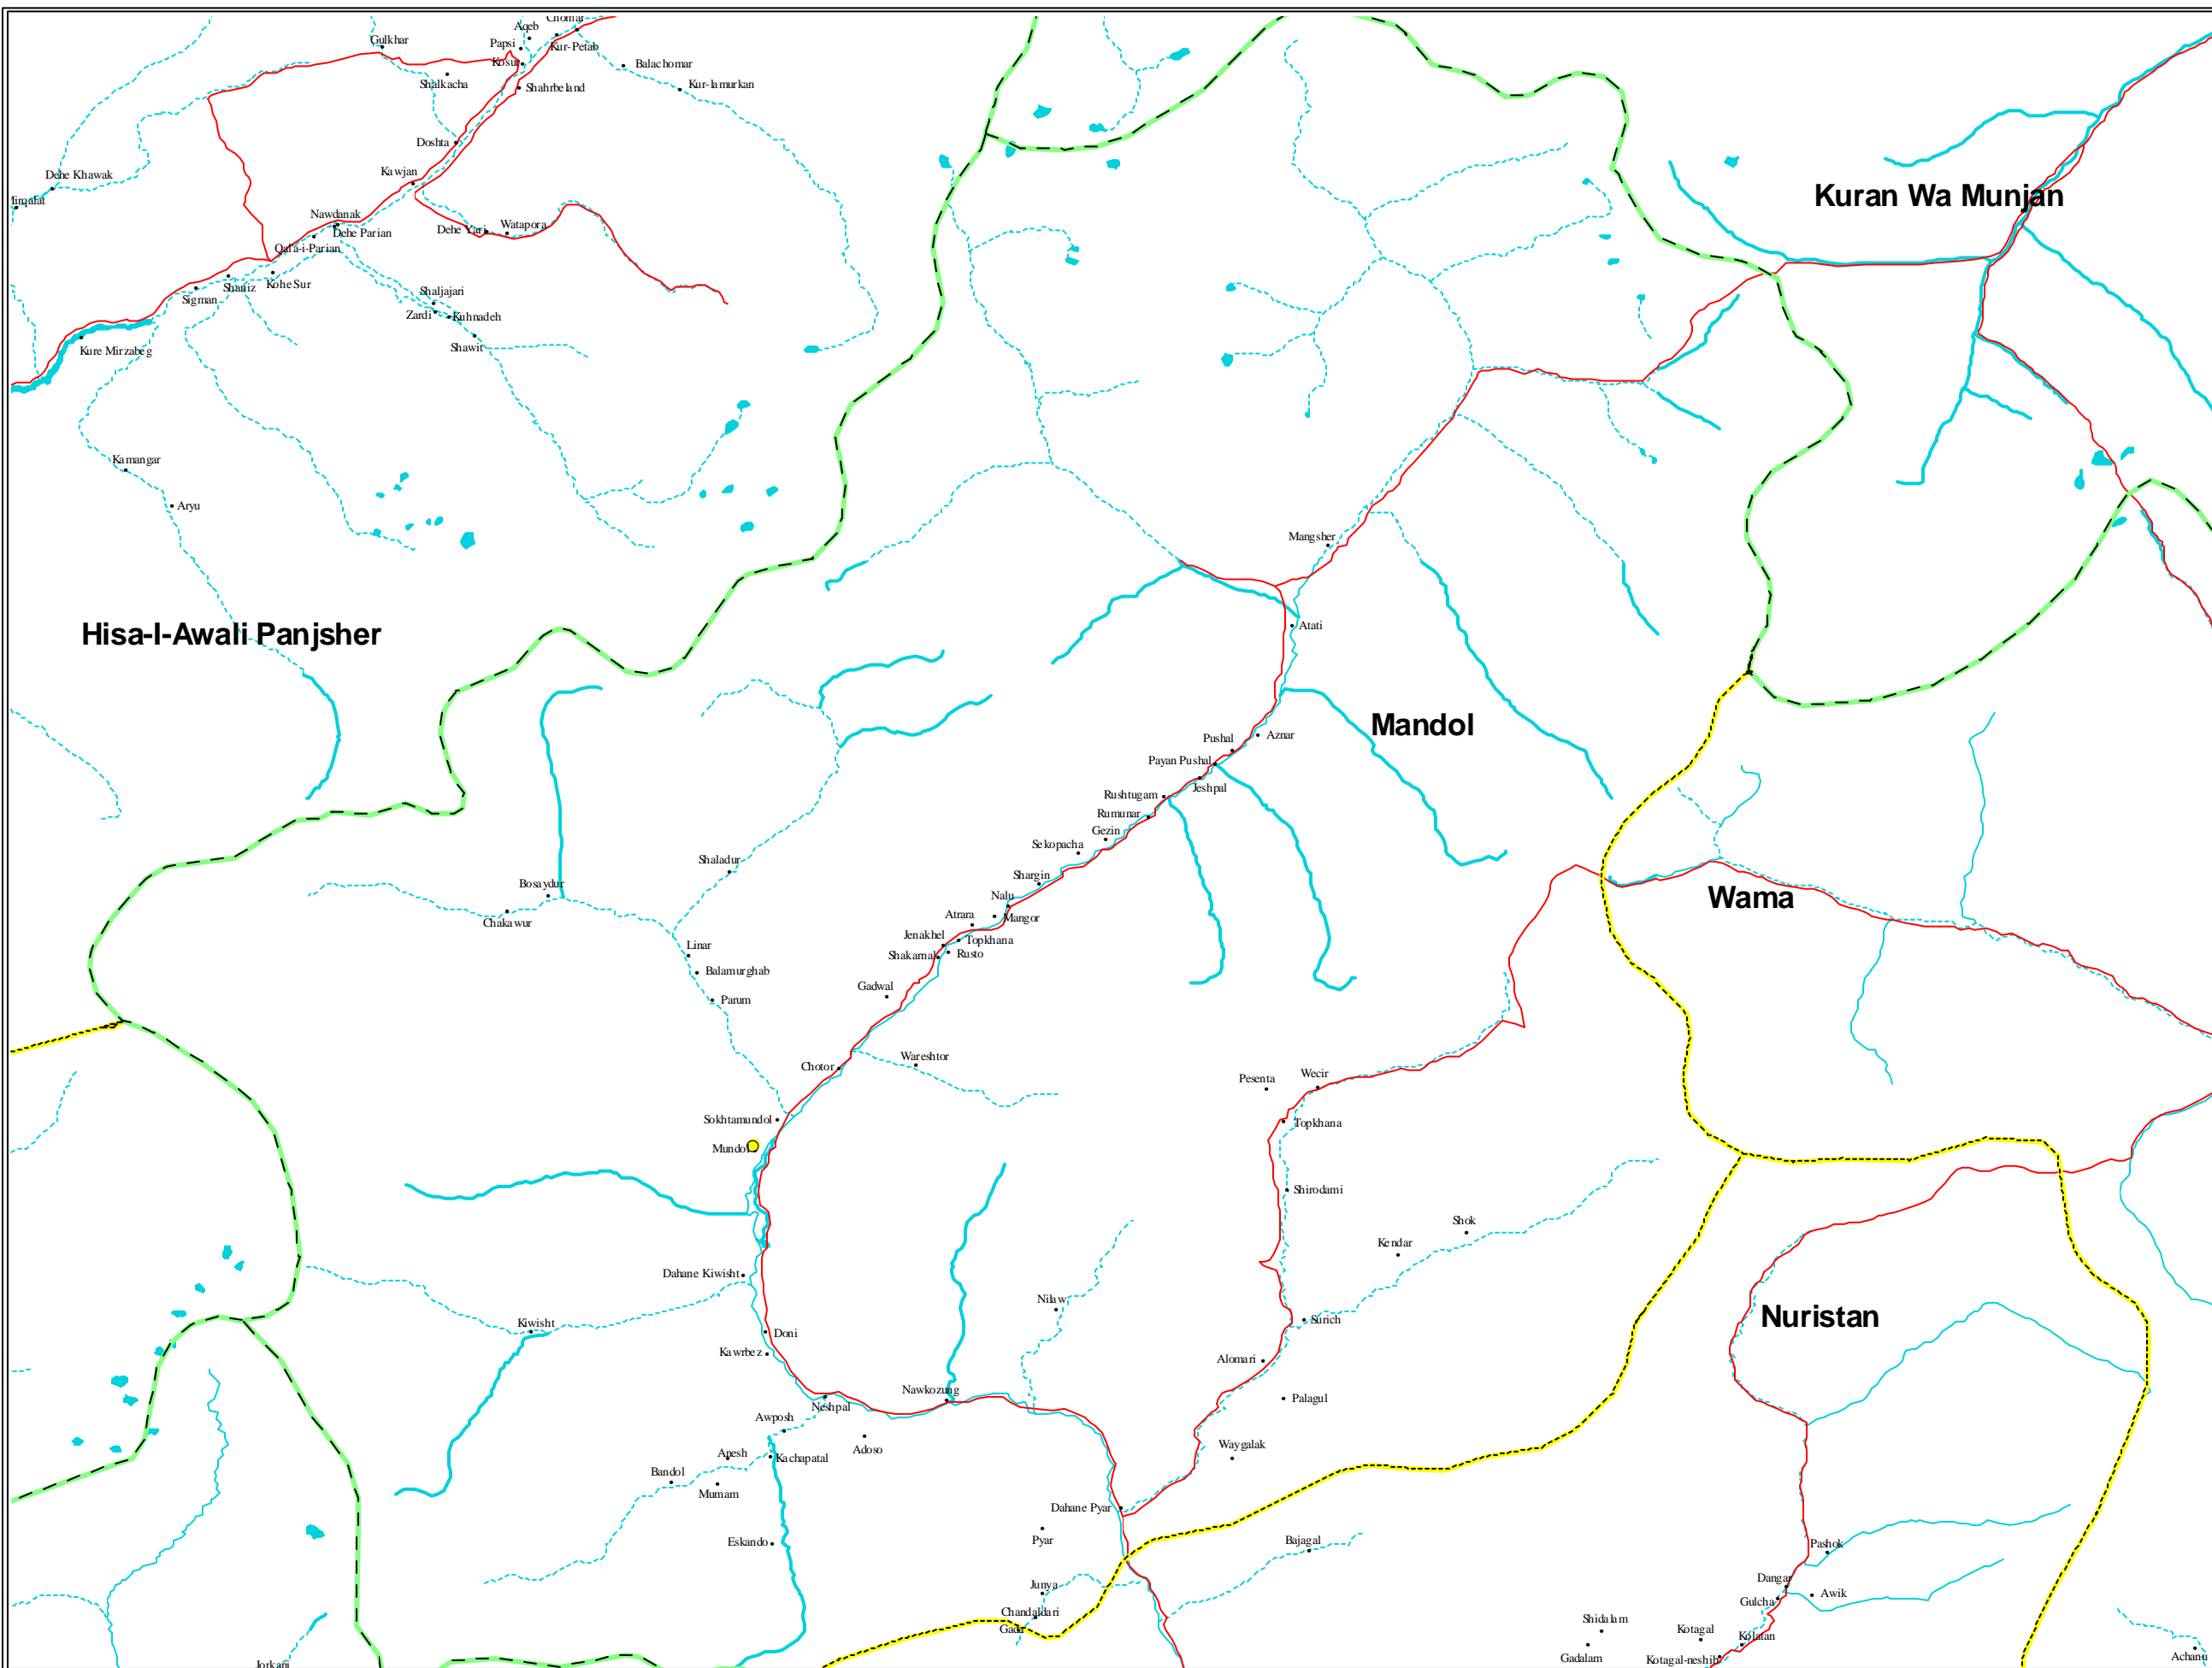

# MANDOL DISTRICT

Located in  
Nuristan Province

AIMS

### BOUNDARIES

- International
- Province
- District

### RIVERS

- Main
- Stream
- Intermittent
- Lakes

## Location Diagram

N

10 0 10 20 30 40 Kilometers