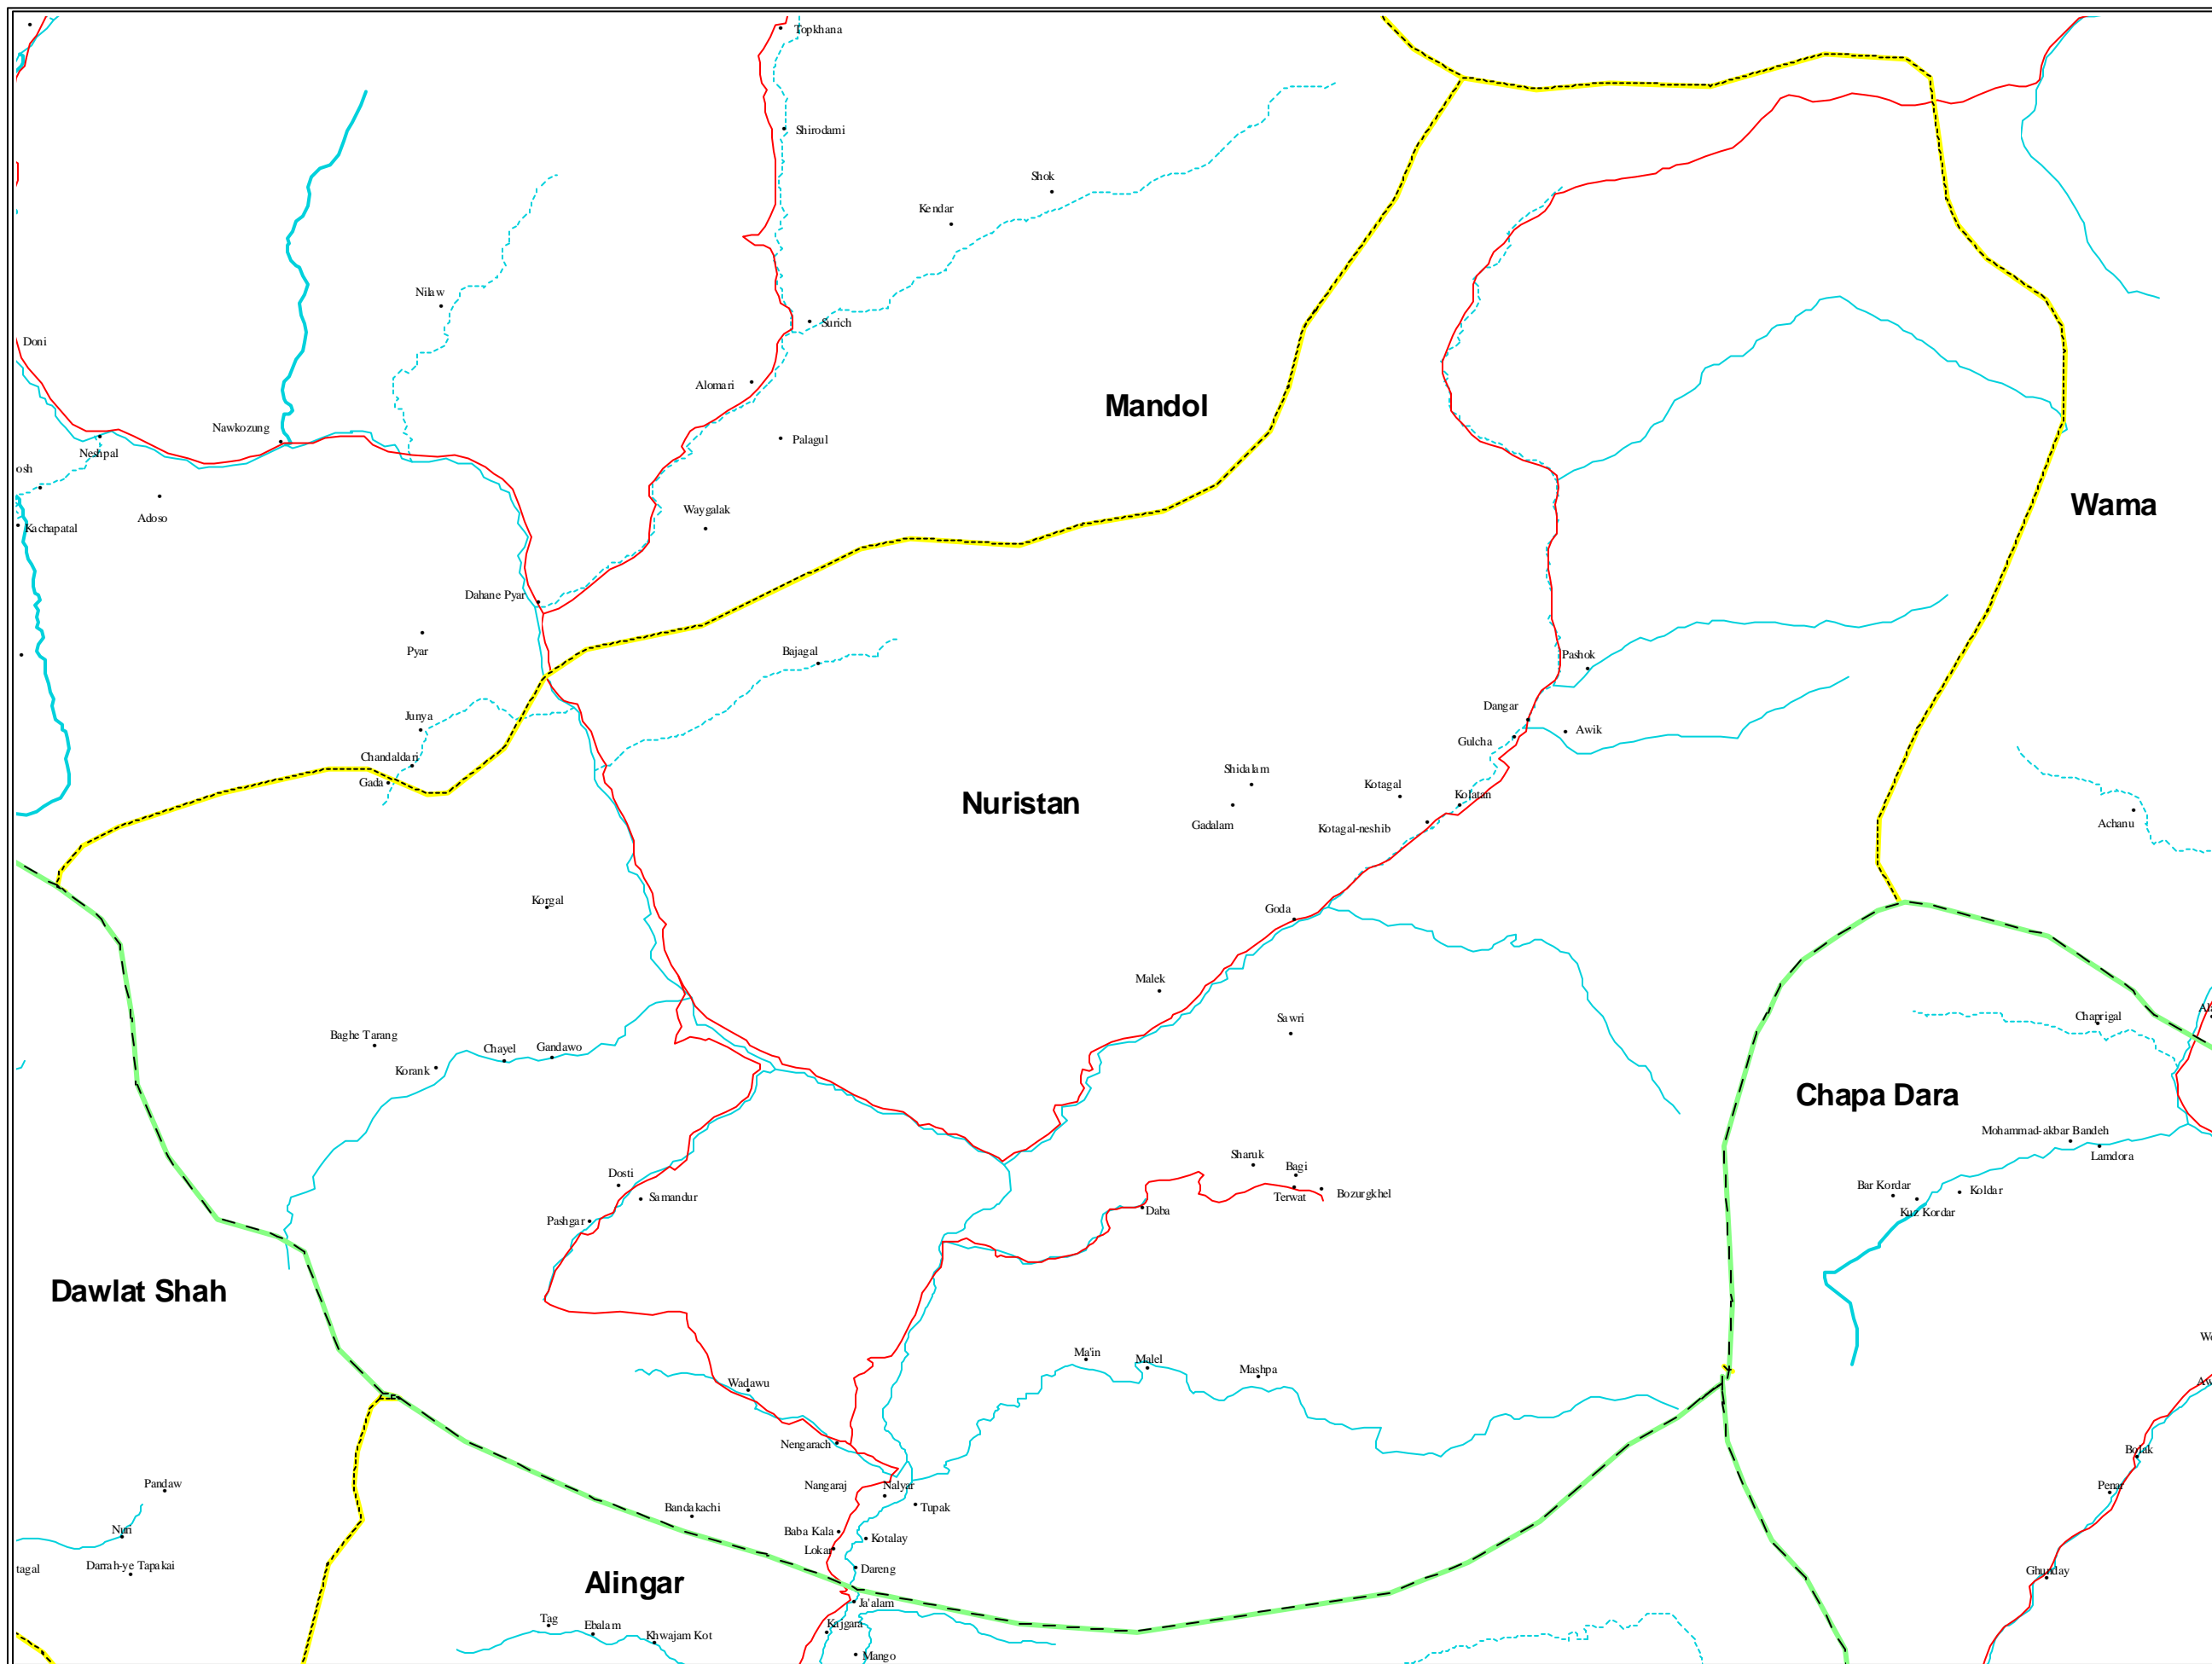

NURISTAN DISTRICT

Located in
Nuristan Province

AIMS

LEGEND

SETTLEMENTS

- Capital
- Provincial Capital
- District Center
- Village

BOUNDARIES

- ↯ International
- ↯ Province
- ↯ District

ROADS

- ↯ All Weather Primary
- ↯ All Weather Secondary
- ↯ Track

RIVERS

- ↯ Main
- ↯ Stream
- ↯ Intermittent
- Lakes

NOTE:

Administrative boundaries are 32 province-329 district model.

The boundaries and names on the maps do not imply official endorsement or acceptance by the United Nations.

For further information contact AIMS
e-mail: info@hic.org.pk

DATED: AUGUST 2002

Location Diagram

N

8 0 8 16 24 32 Kilometers