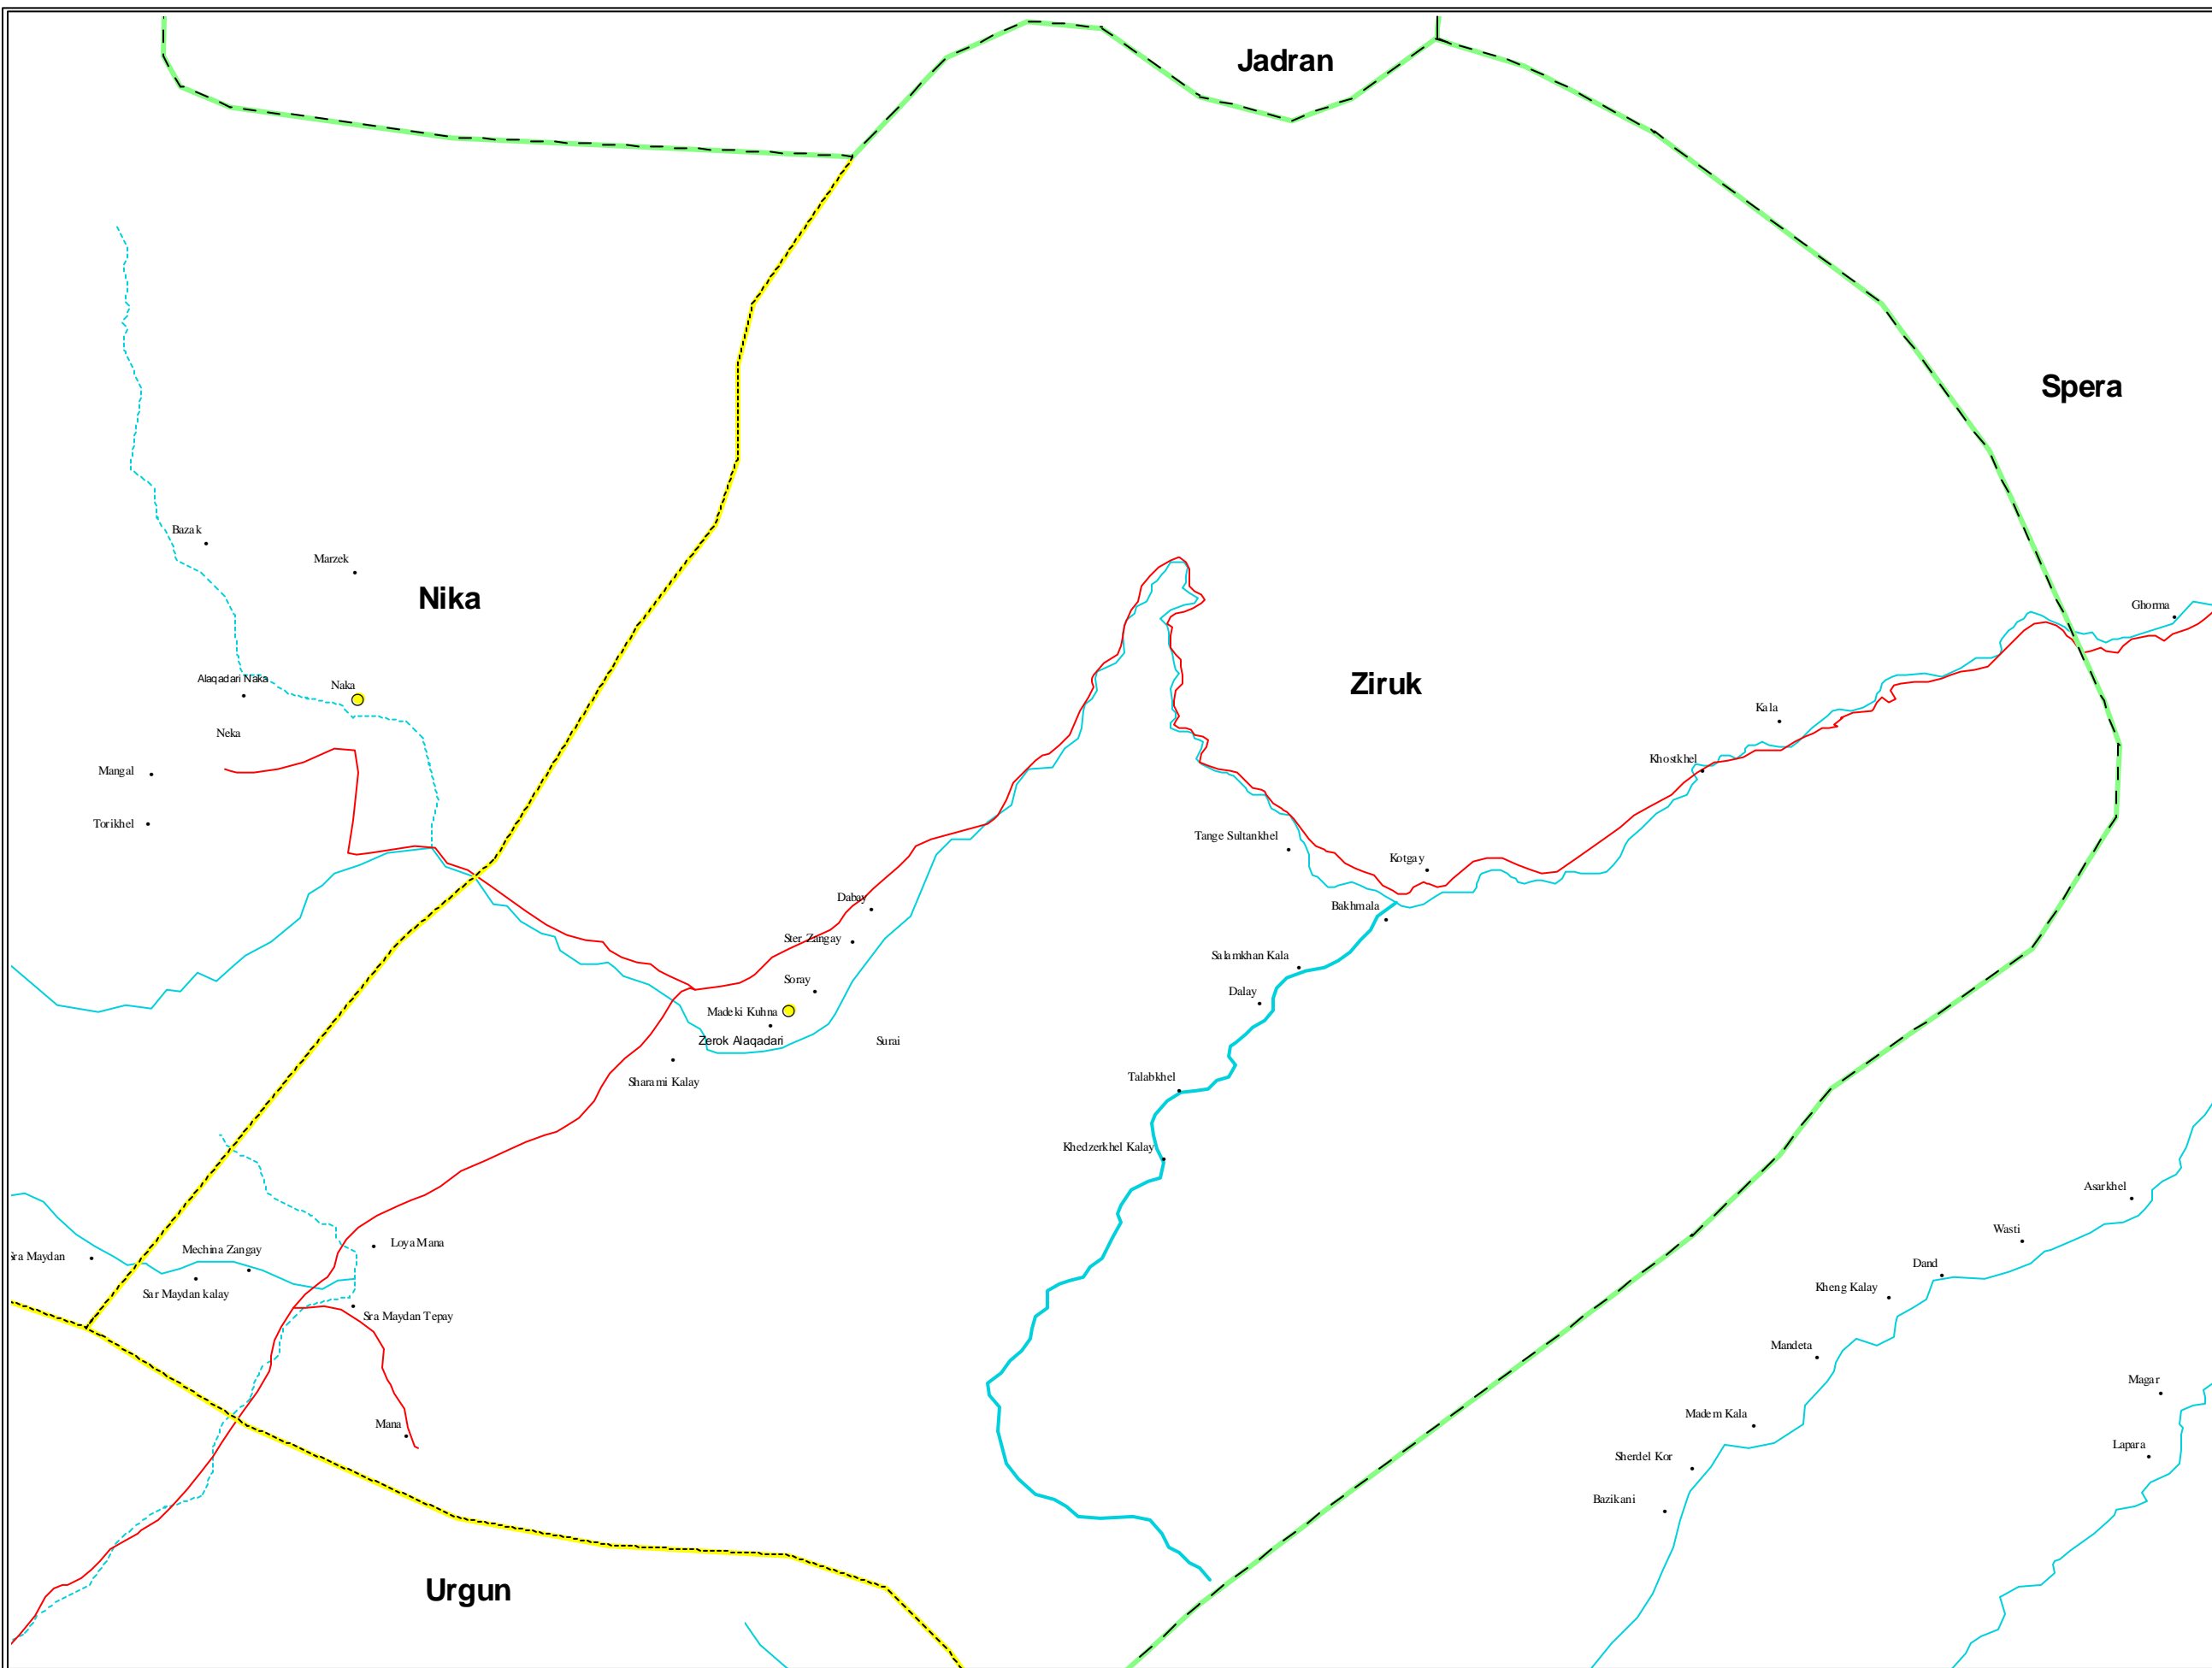

ZIRUK DISTRICT

Located in
Paktik Province

AIMS

LEGEND

SETTLEMENTS

- Capital
- Provincial Capital
- District Center
- Village

BOUNDARIES

- International
- Province
- District

ROADS

- All Weather Primary
- All Weather Secondary
- Track

RIVERS

- Main
- Stream
- Inermittent
- Lakes

NOTE:

Administrative boundaries are 32 province-329 district model.

The boundaries and names on the maps do not imply official endorsement or acceptance by the United Nations.

For further information contact AIMS
e-mail: info@hic.org.pk

DATED: AUGUST 2002

Location Diagram

N

4 0 4 8 12 Kilometers