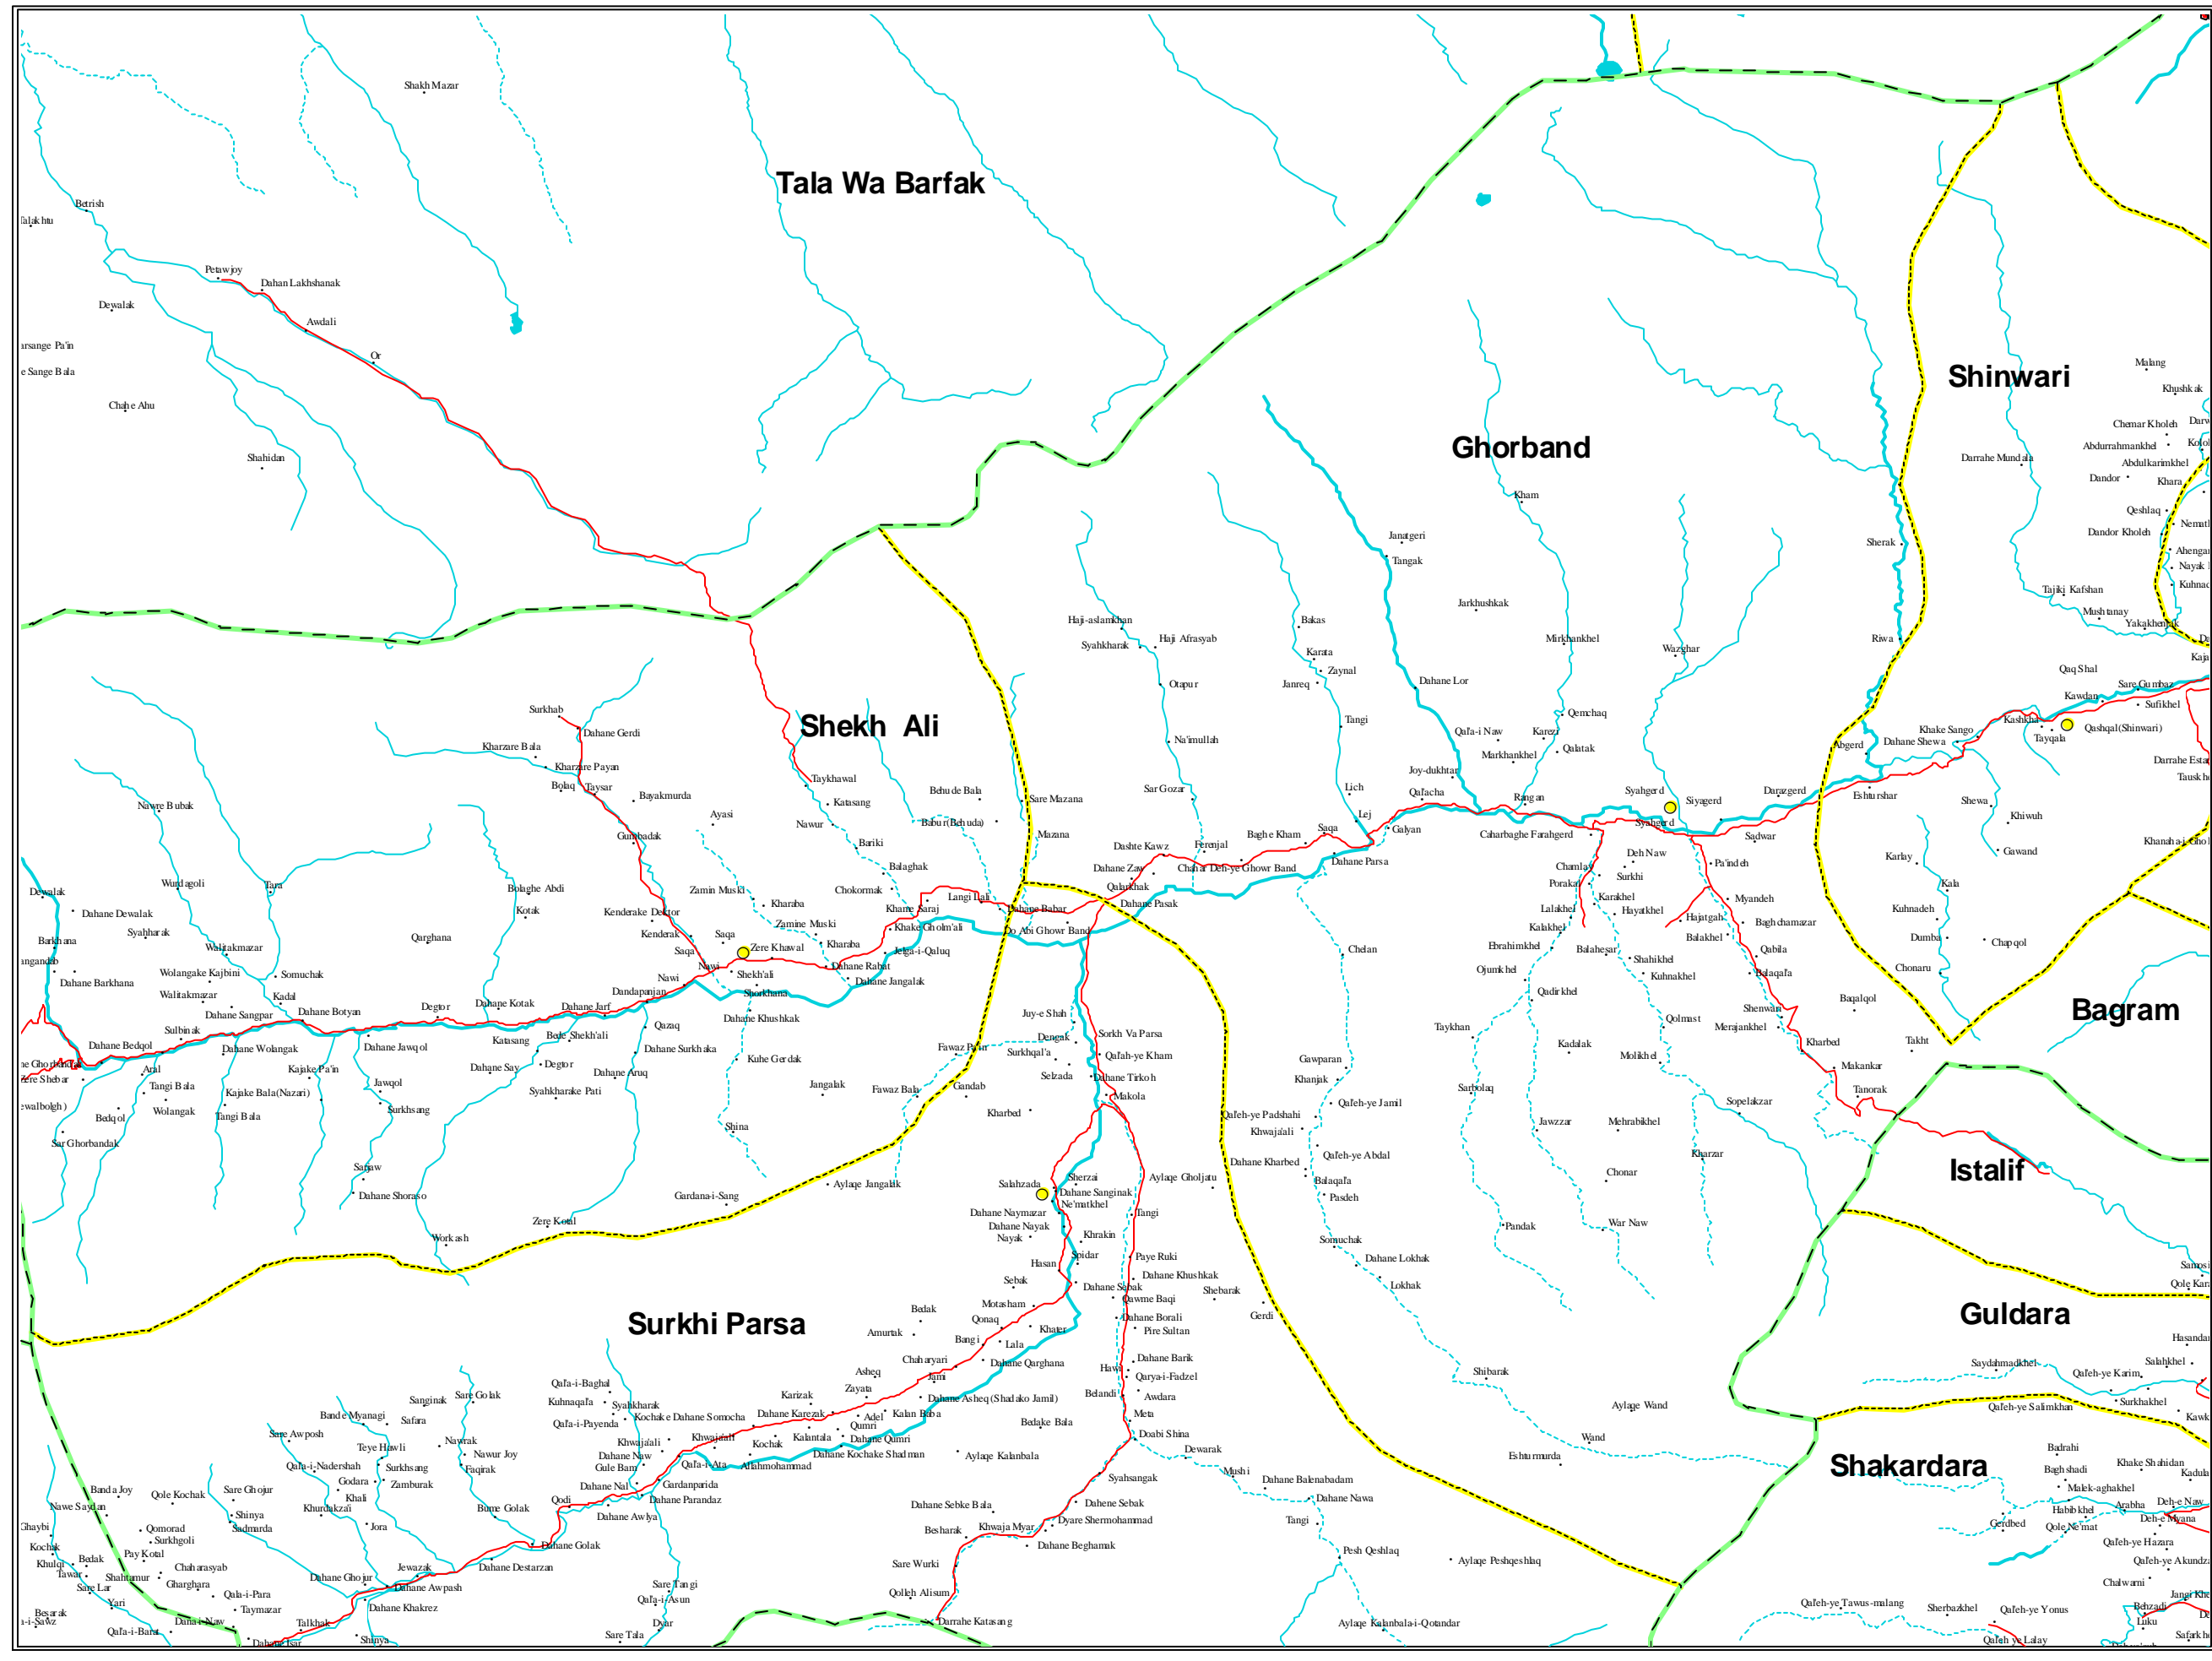

GHORBAND DISTRICT
 Located in
 Parwan Province

LEGEND

SETTLEMENTS

- Capital
- Provincial Capital
- District Center
- Village

BOUNDARIES

- International
- Province
- District

ROADS

- All Weather Primary
- All Weather Secondary
- Track

RIVERS

- Main Stream
- Stream
- Inermittent

Lakes

NOTE:

Administrative boundaries are 32 province-329 district model.

The boundaries and names on the maps do not imply official endorsement or acceptance by the United Nations.