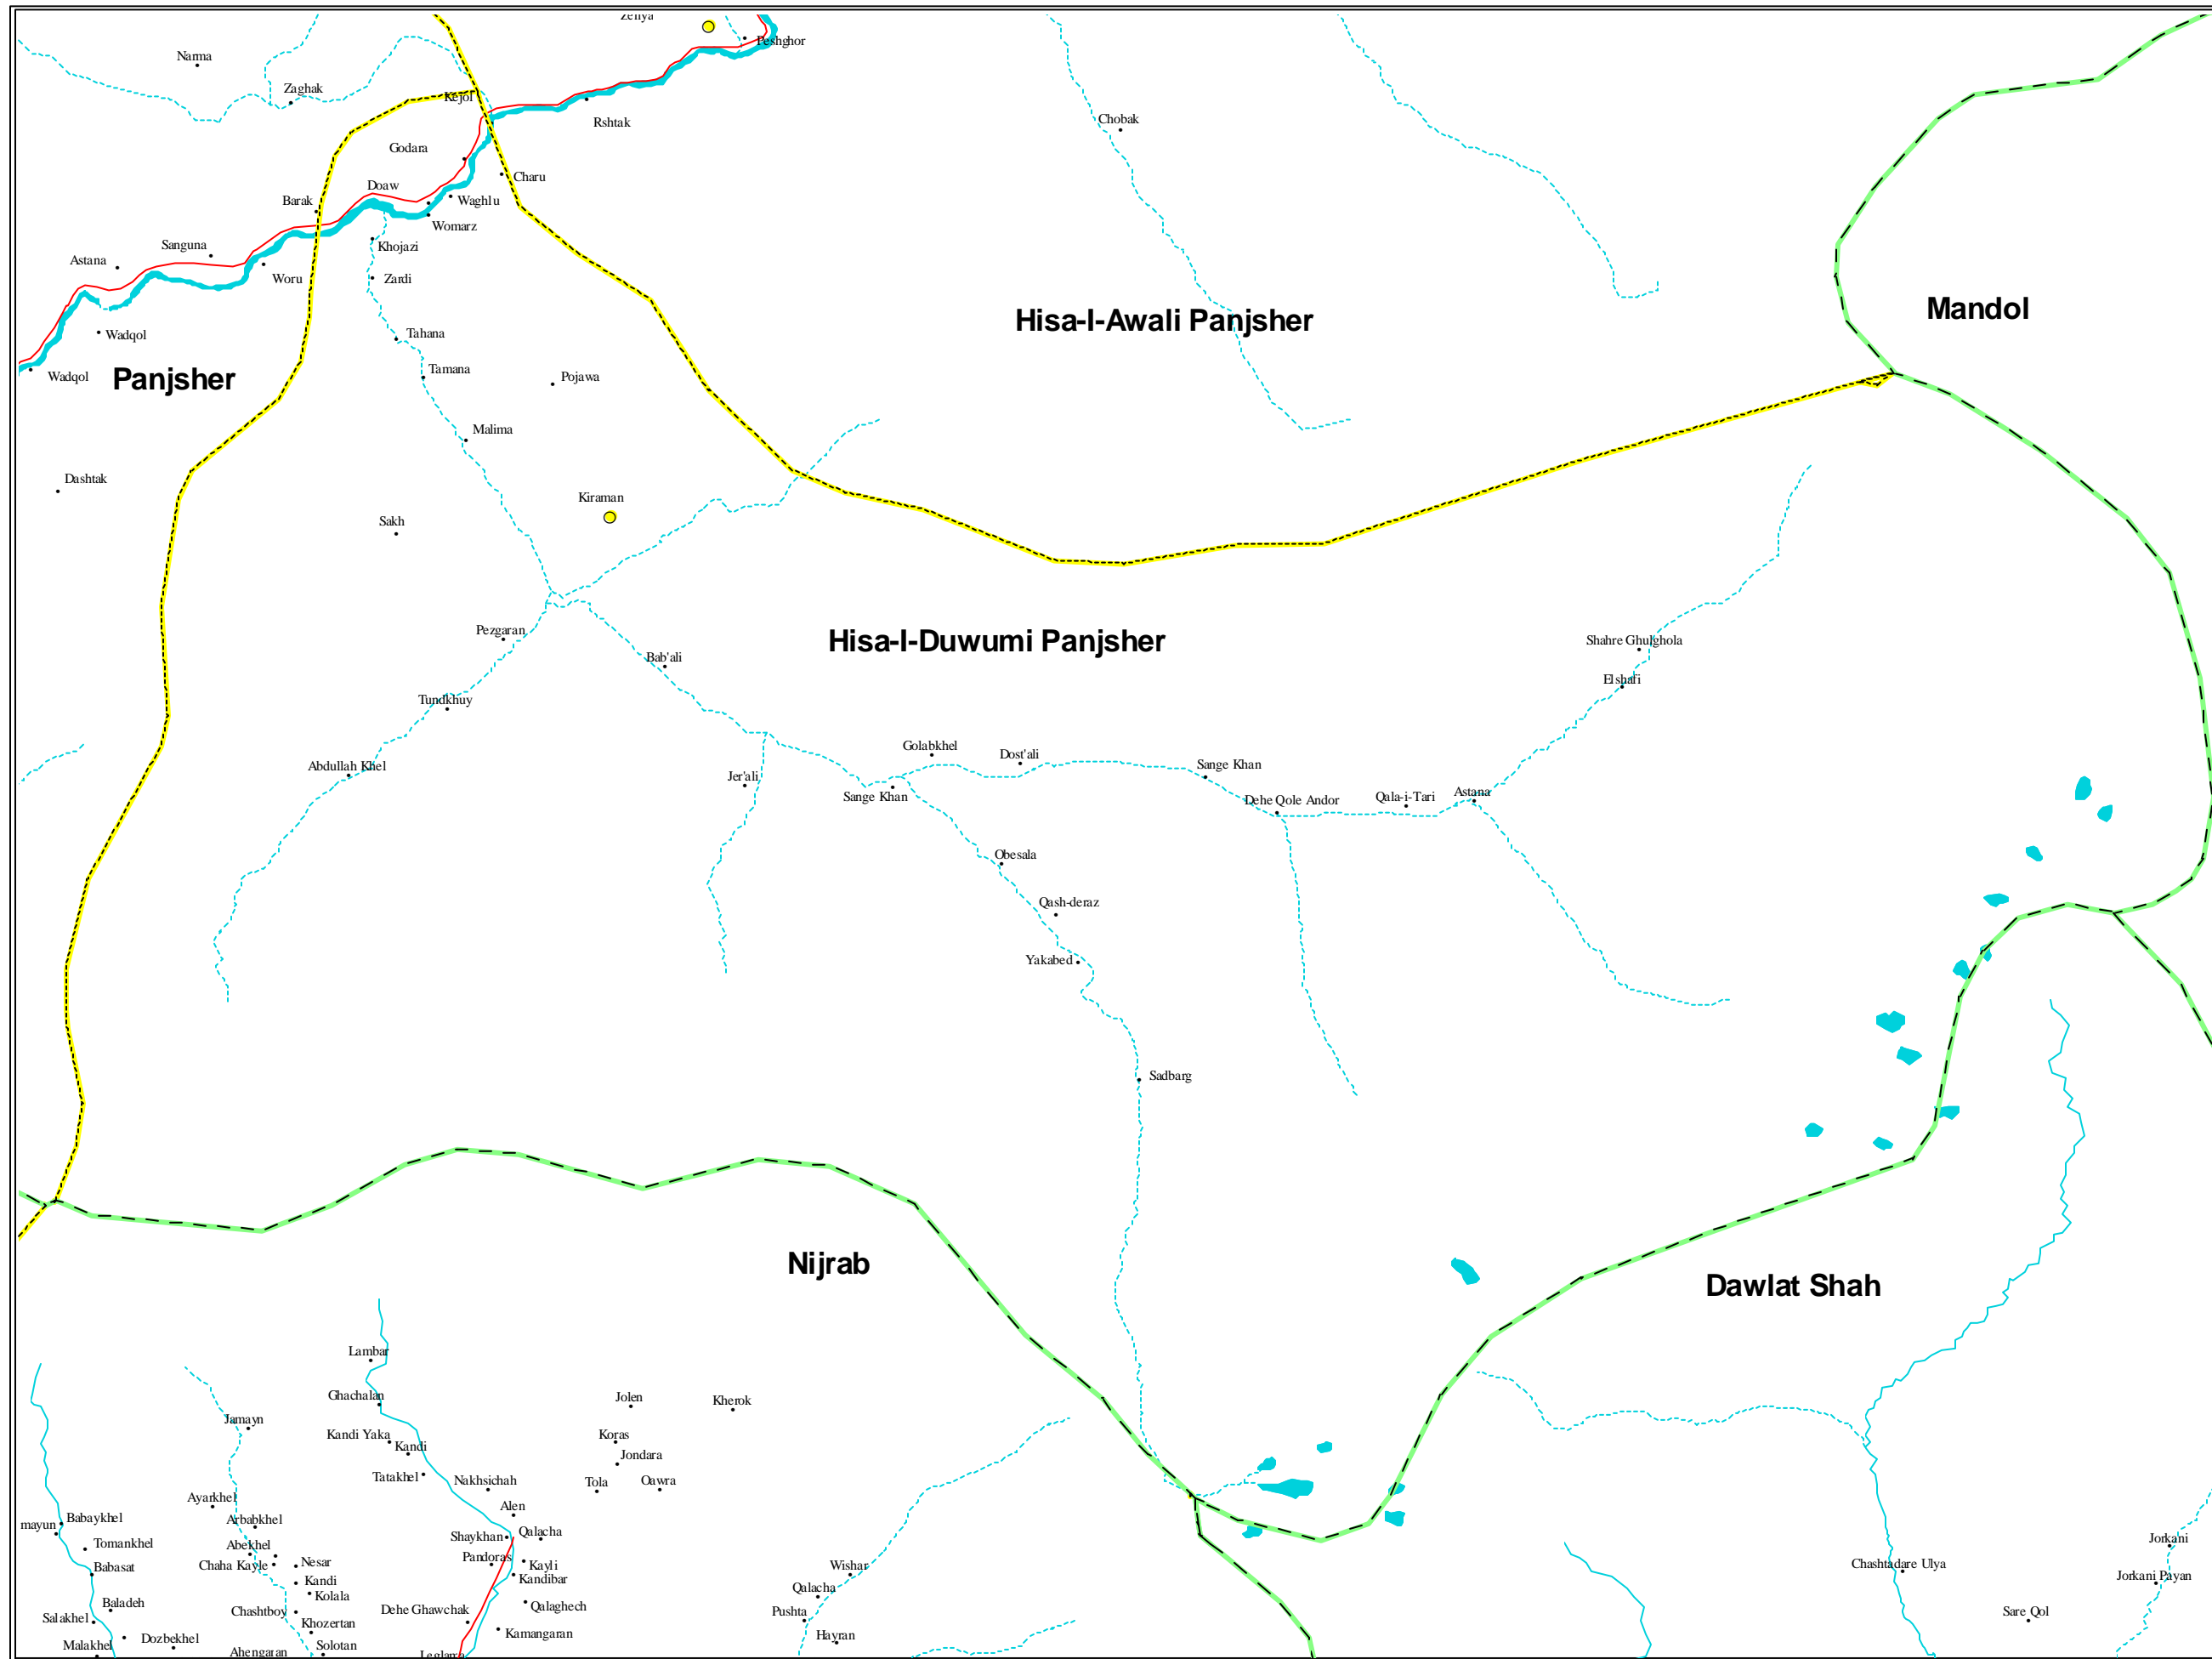

HISA-I-DUWUMI PANJSHER DISTRICT

Located in
Parwan Province

AIMS

LEGEND

SETTLEMENTS

- Capital
- Provincial Capital
- District Center
- Village

BOUNDARIES

- International
- Province
- District

ROADS

- All Weather Primary
- All Weather Secondary
- Track

RIVERS

- Main
- Stream
- Inermittent
- Lakes

NOTE:

Administrative boundaries are 32 province-329 district model.

The boundaries and names on the maps do not imply official endorsement or acceptance by the United Nations.

For further information contact AIMS
e-mail: info@hic.org.pk

DATED: AUGUST 2002

Location Diagram

N

6 0 6 12 18 24 Kilometers