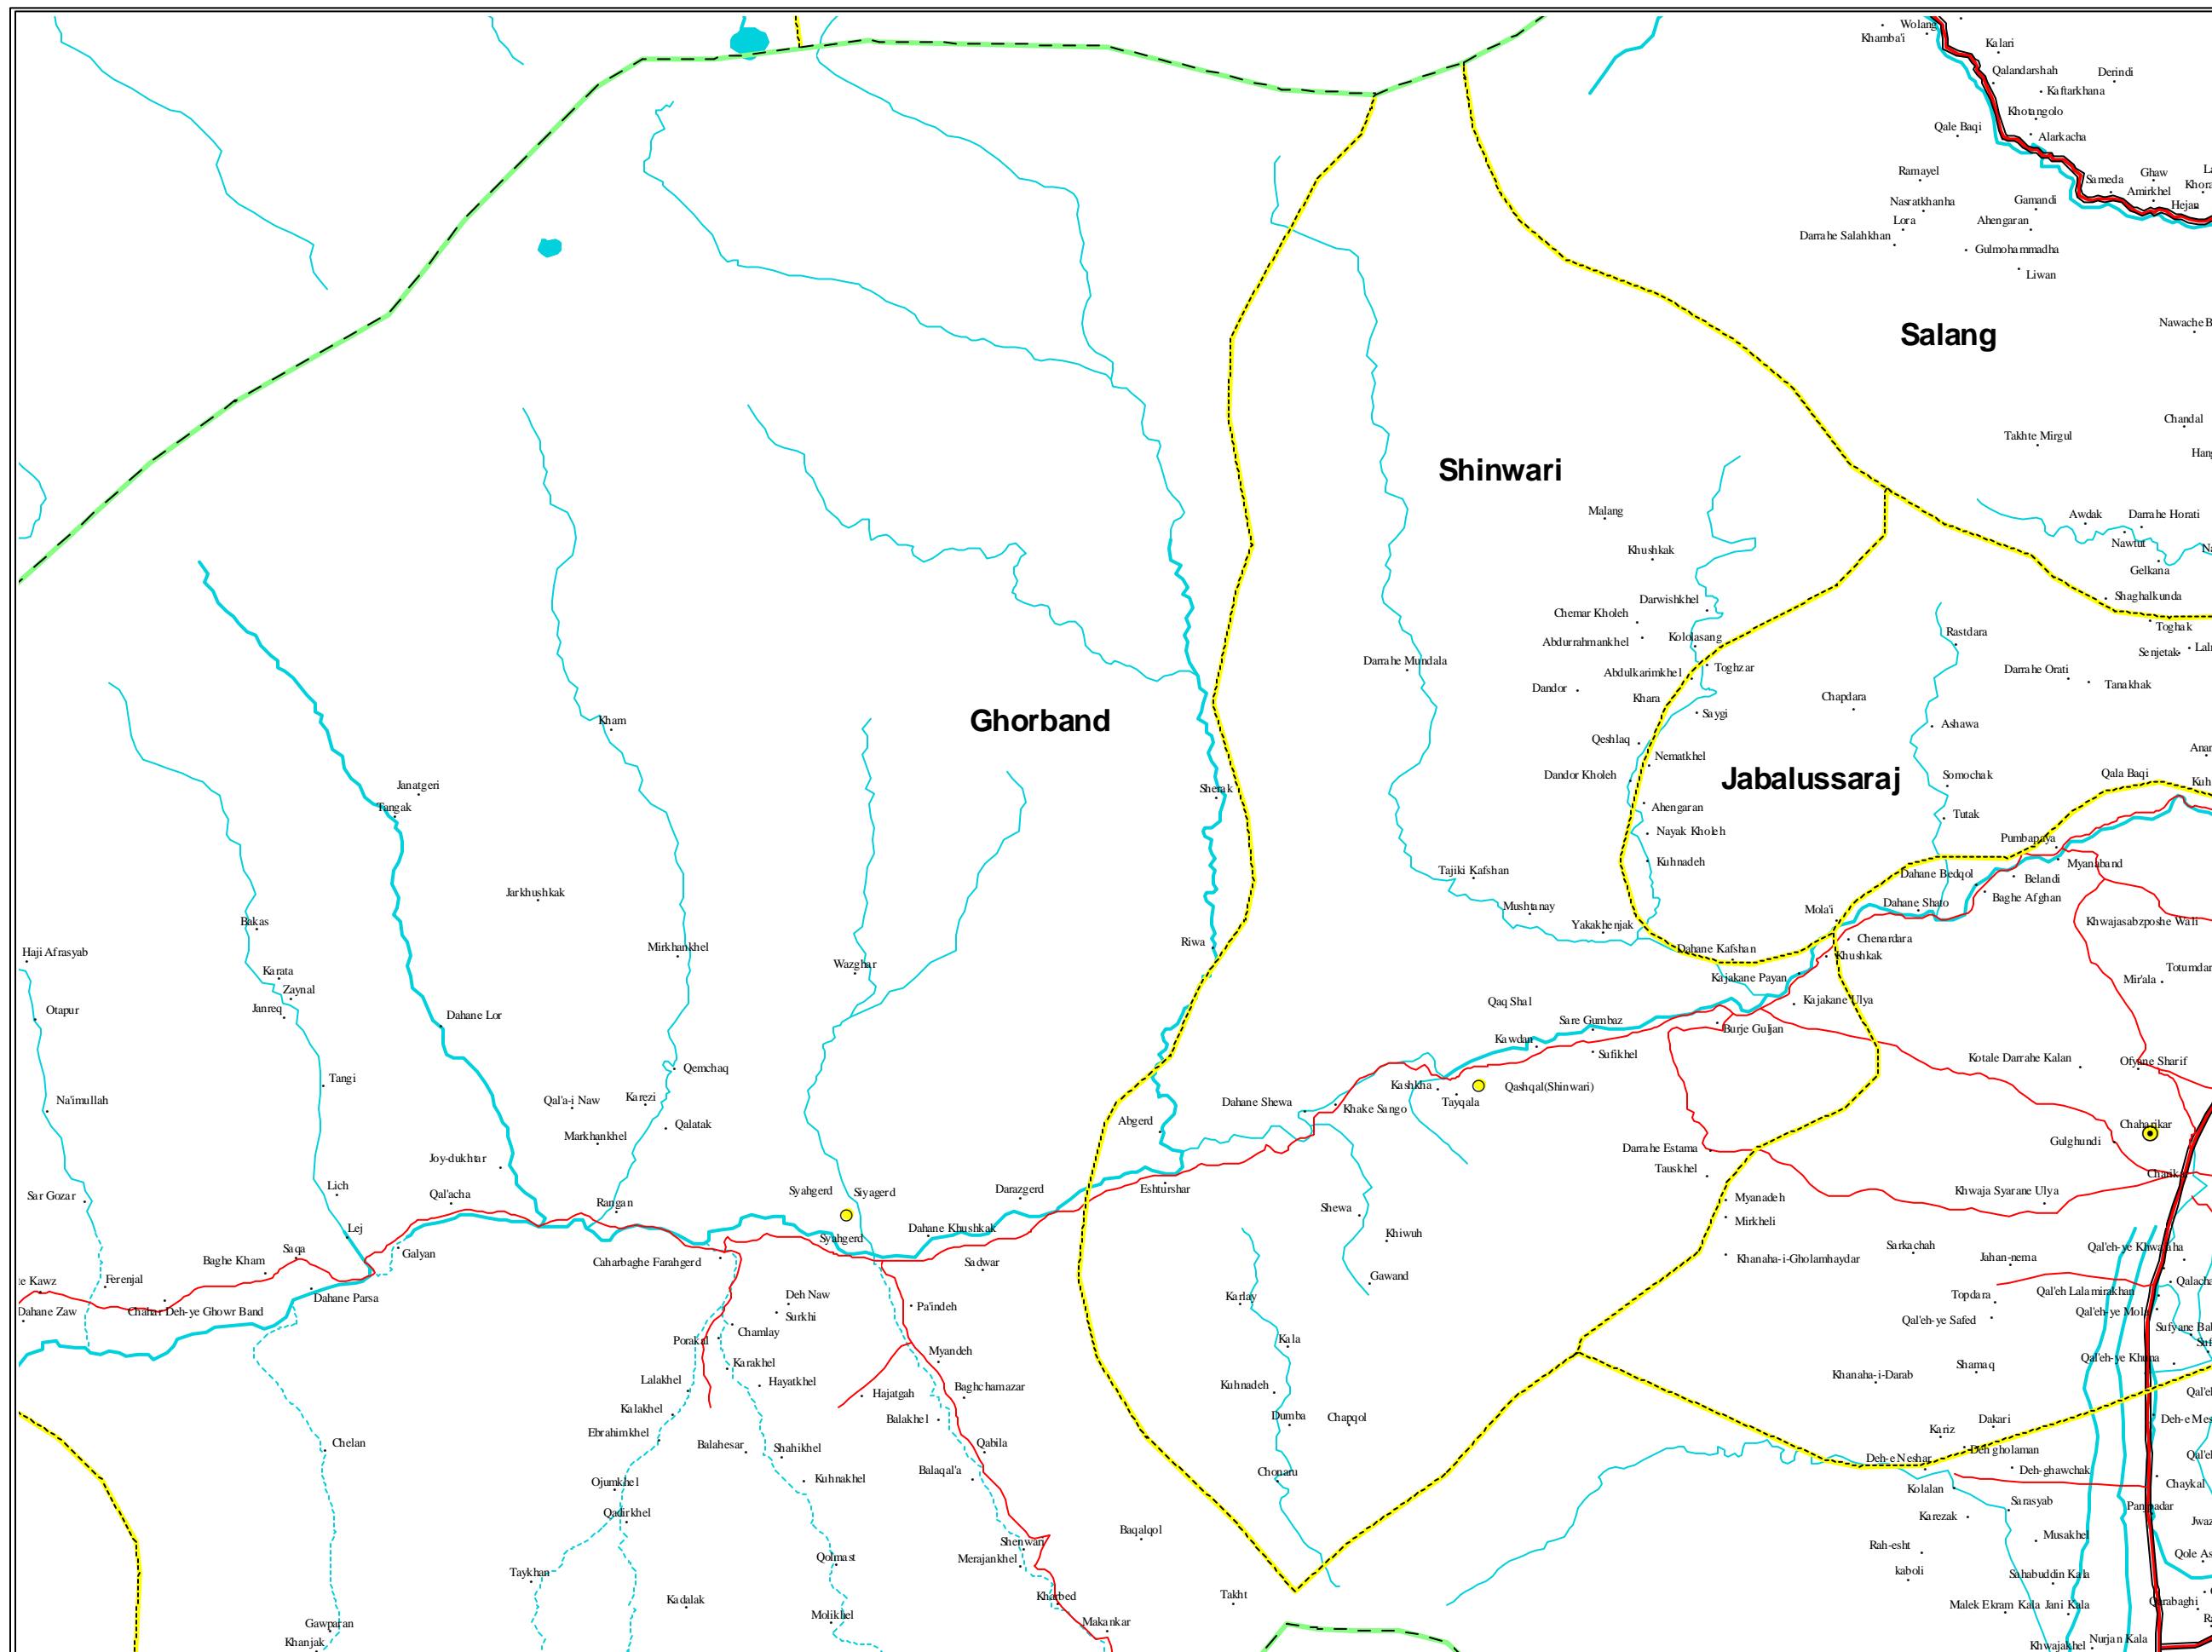

# SHINWARI DISTRICT

Located in  
Parwan Province

AIMS

### BOUNDARIES

- International
- Province
- District

### RIVERS

- Main
- Stream
- Inermittent
- Lakes

## Location Diagram

N

7 0 7 14 21 28 Kilometers