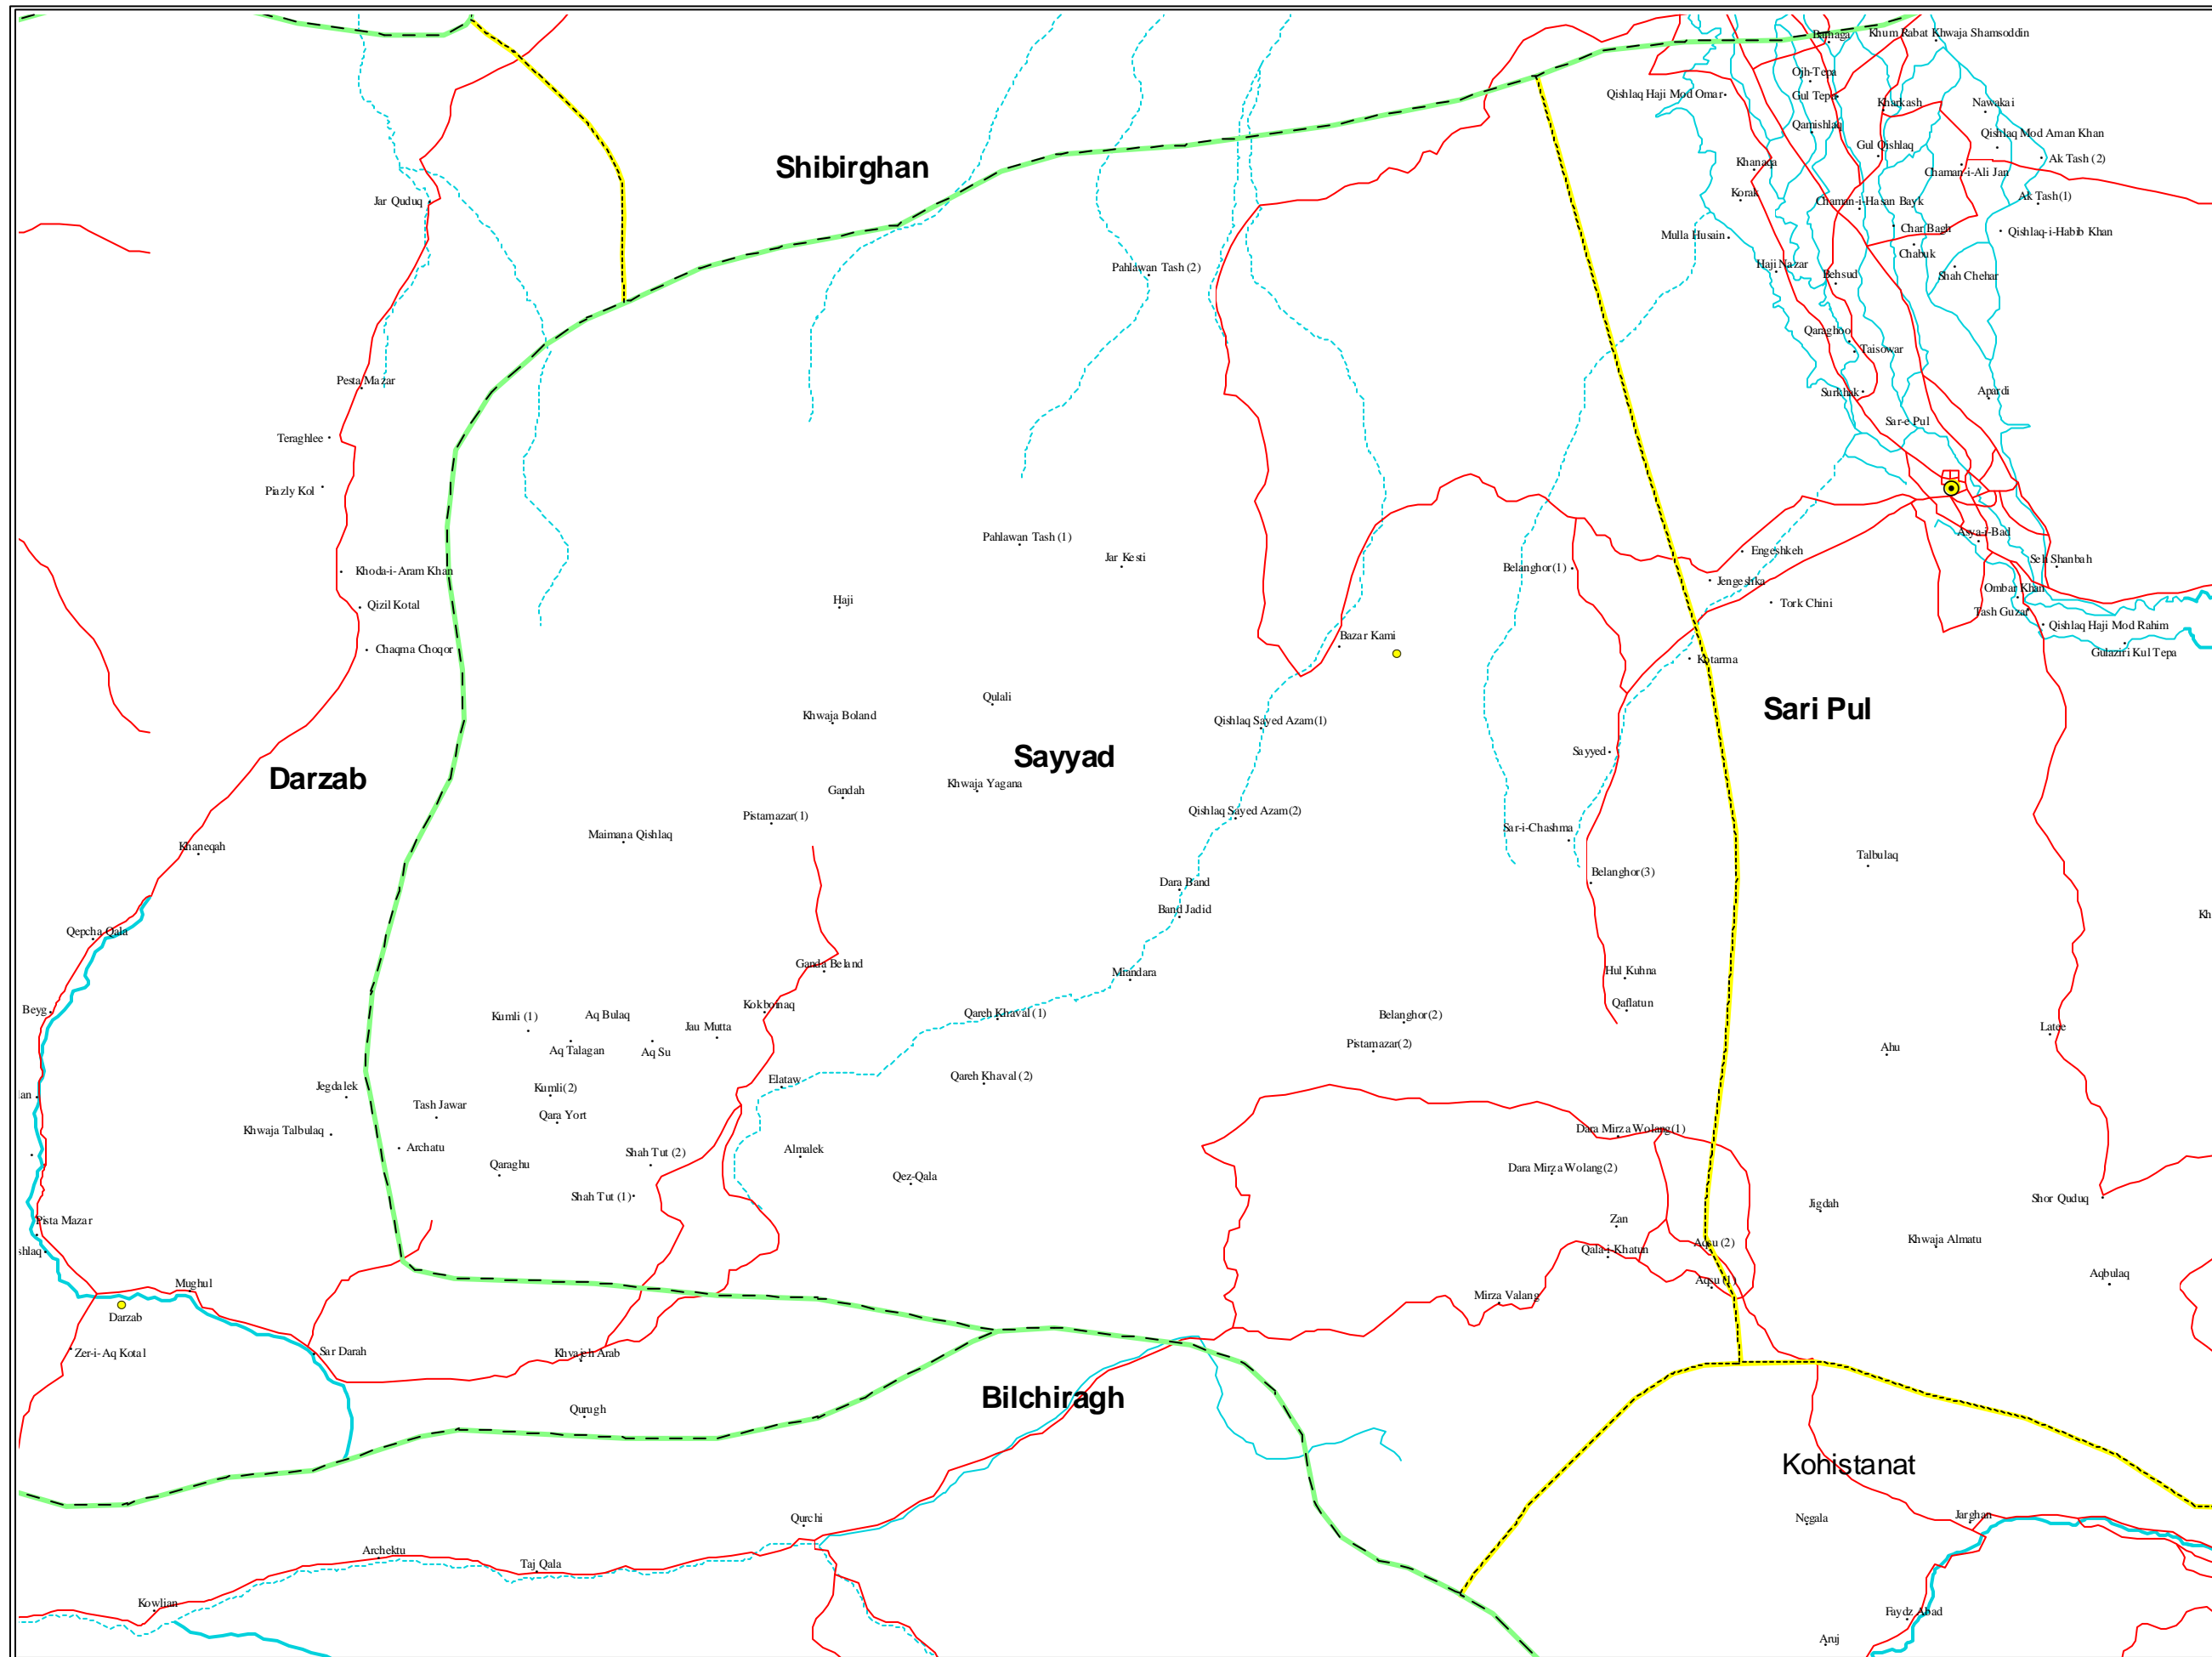

SAYYAD DISTRICT

Located in
Sari Pul Province

AIMS

LEGEND

SETTLEMENTS

- Capital
- Provincial Capital
- District Center
- Village

BOUNDARIES

- International
- Province
- District

ROADS

- All Weather Primary
- All Weather Secondary
- Track

RIVERS

- Main
- Stream
- Intermittent
- Lakes

NOTE:

Administrative boundaries are 32 province-329 district model.

The boundaries and names on the maps do not imply official endorsement or acceptance by the United Nations.

For further information contact AIMS
e-mail: info@hic.org.pk

DATED: AUGUST 2002

Location Diagram

N

9 0 9 18 27 36 Kilometers