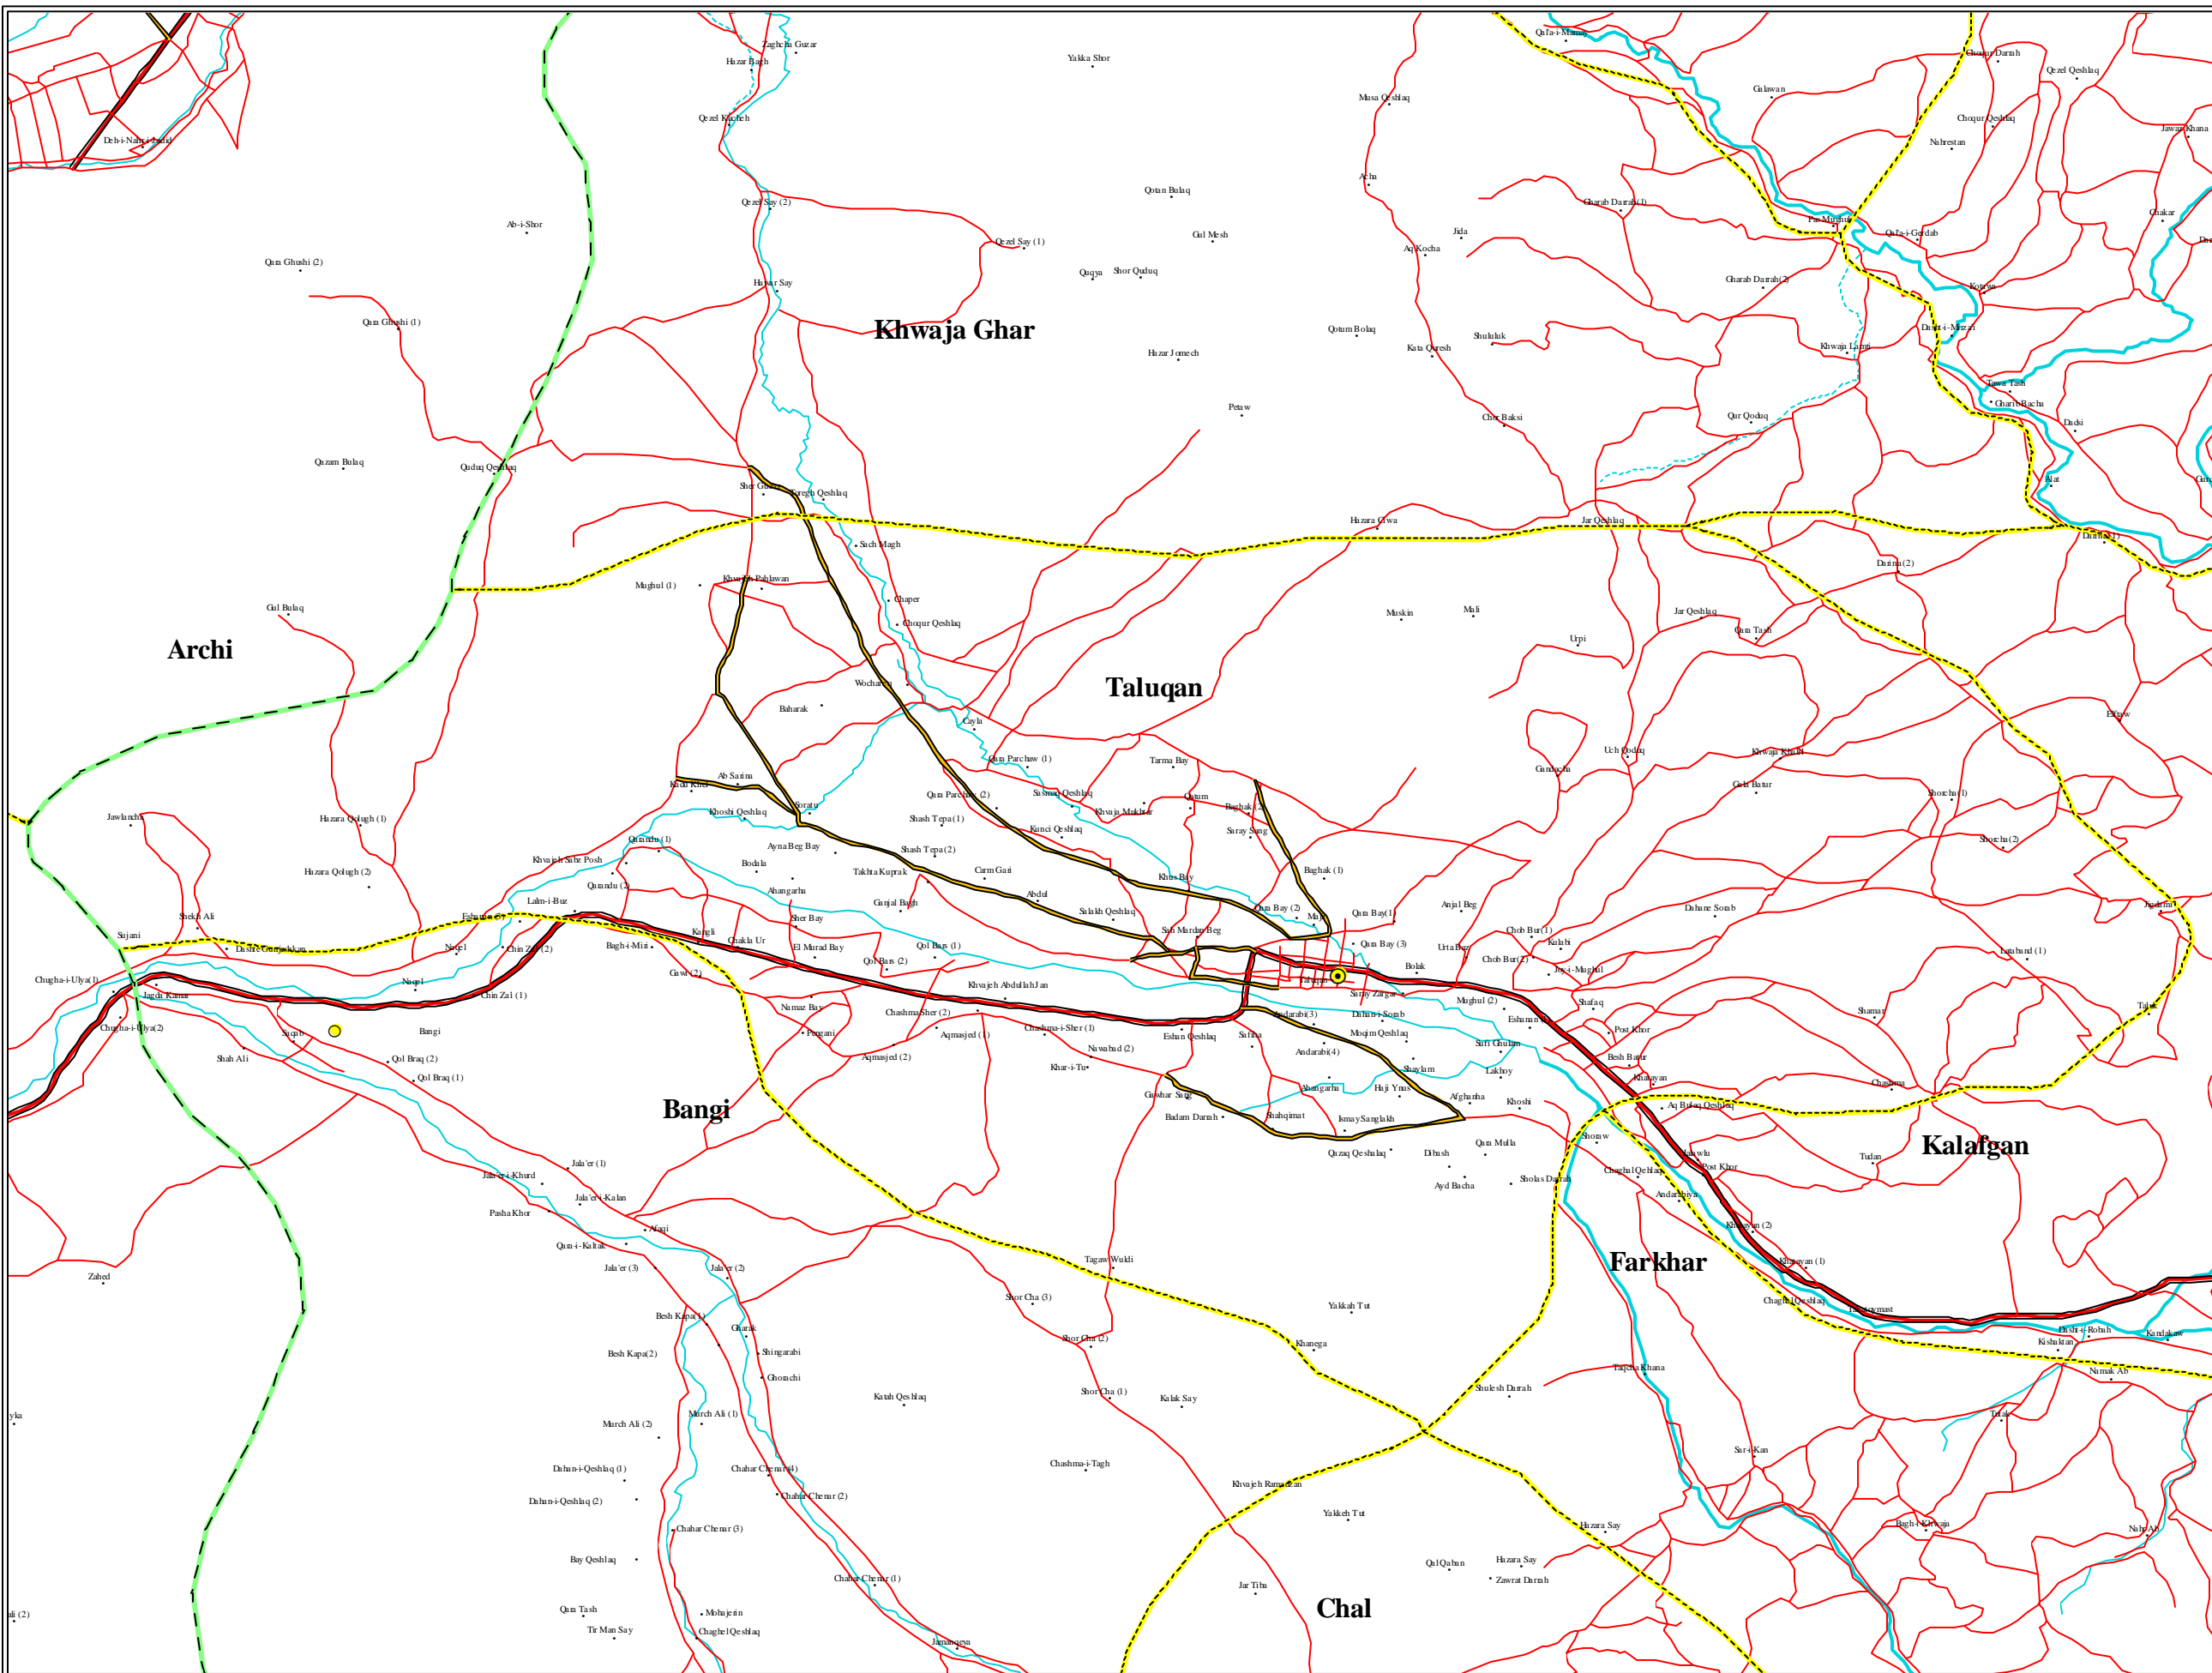

TALUQAN DISTRICT

Located in
Takhar Province

AIMS

LEGEND

SETTLEMENTS

- Capital
- Provincial Capital
- District Center
- Village

BOUNDARIES

- International
- Province
- District

ROADS

- All Weather Primary
- All Weather Secondary
- Track

RIVERS

- Main
- Stream
- Intermittent
- Lakes

NOTE:

Administrative boundaries are 32 province-329 district model.

The boundaries and names on the maps do not imply official endorsement or acceptance by the United Nations.

For further information contact AIMS
e-mail: info@hic.org.pk

DATED: MAY 2002

Location Diagram

9 0 9 18 Kilometers