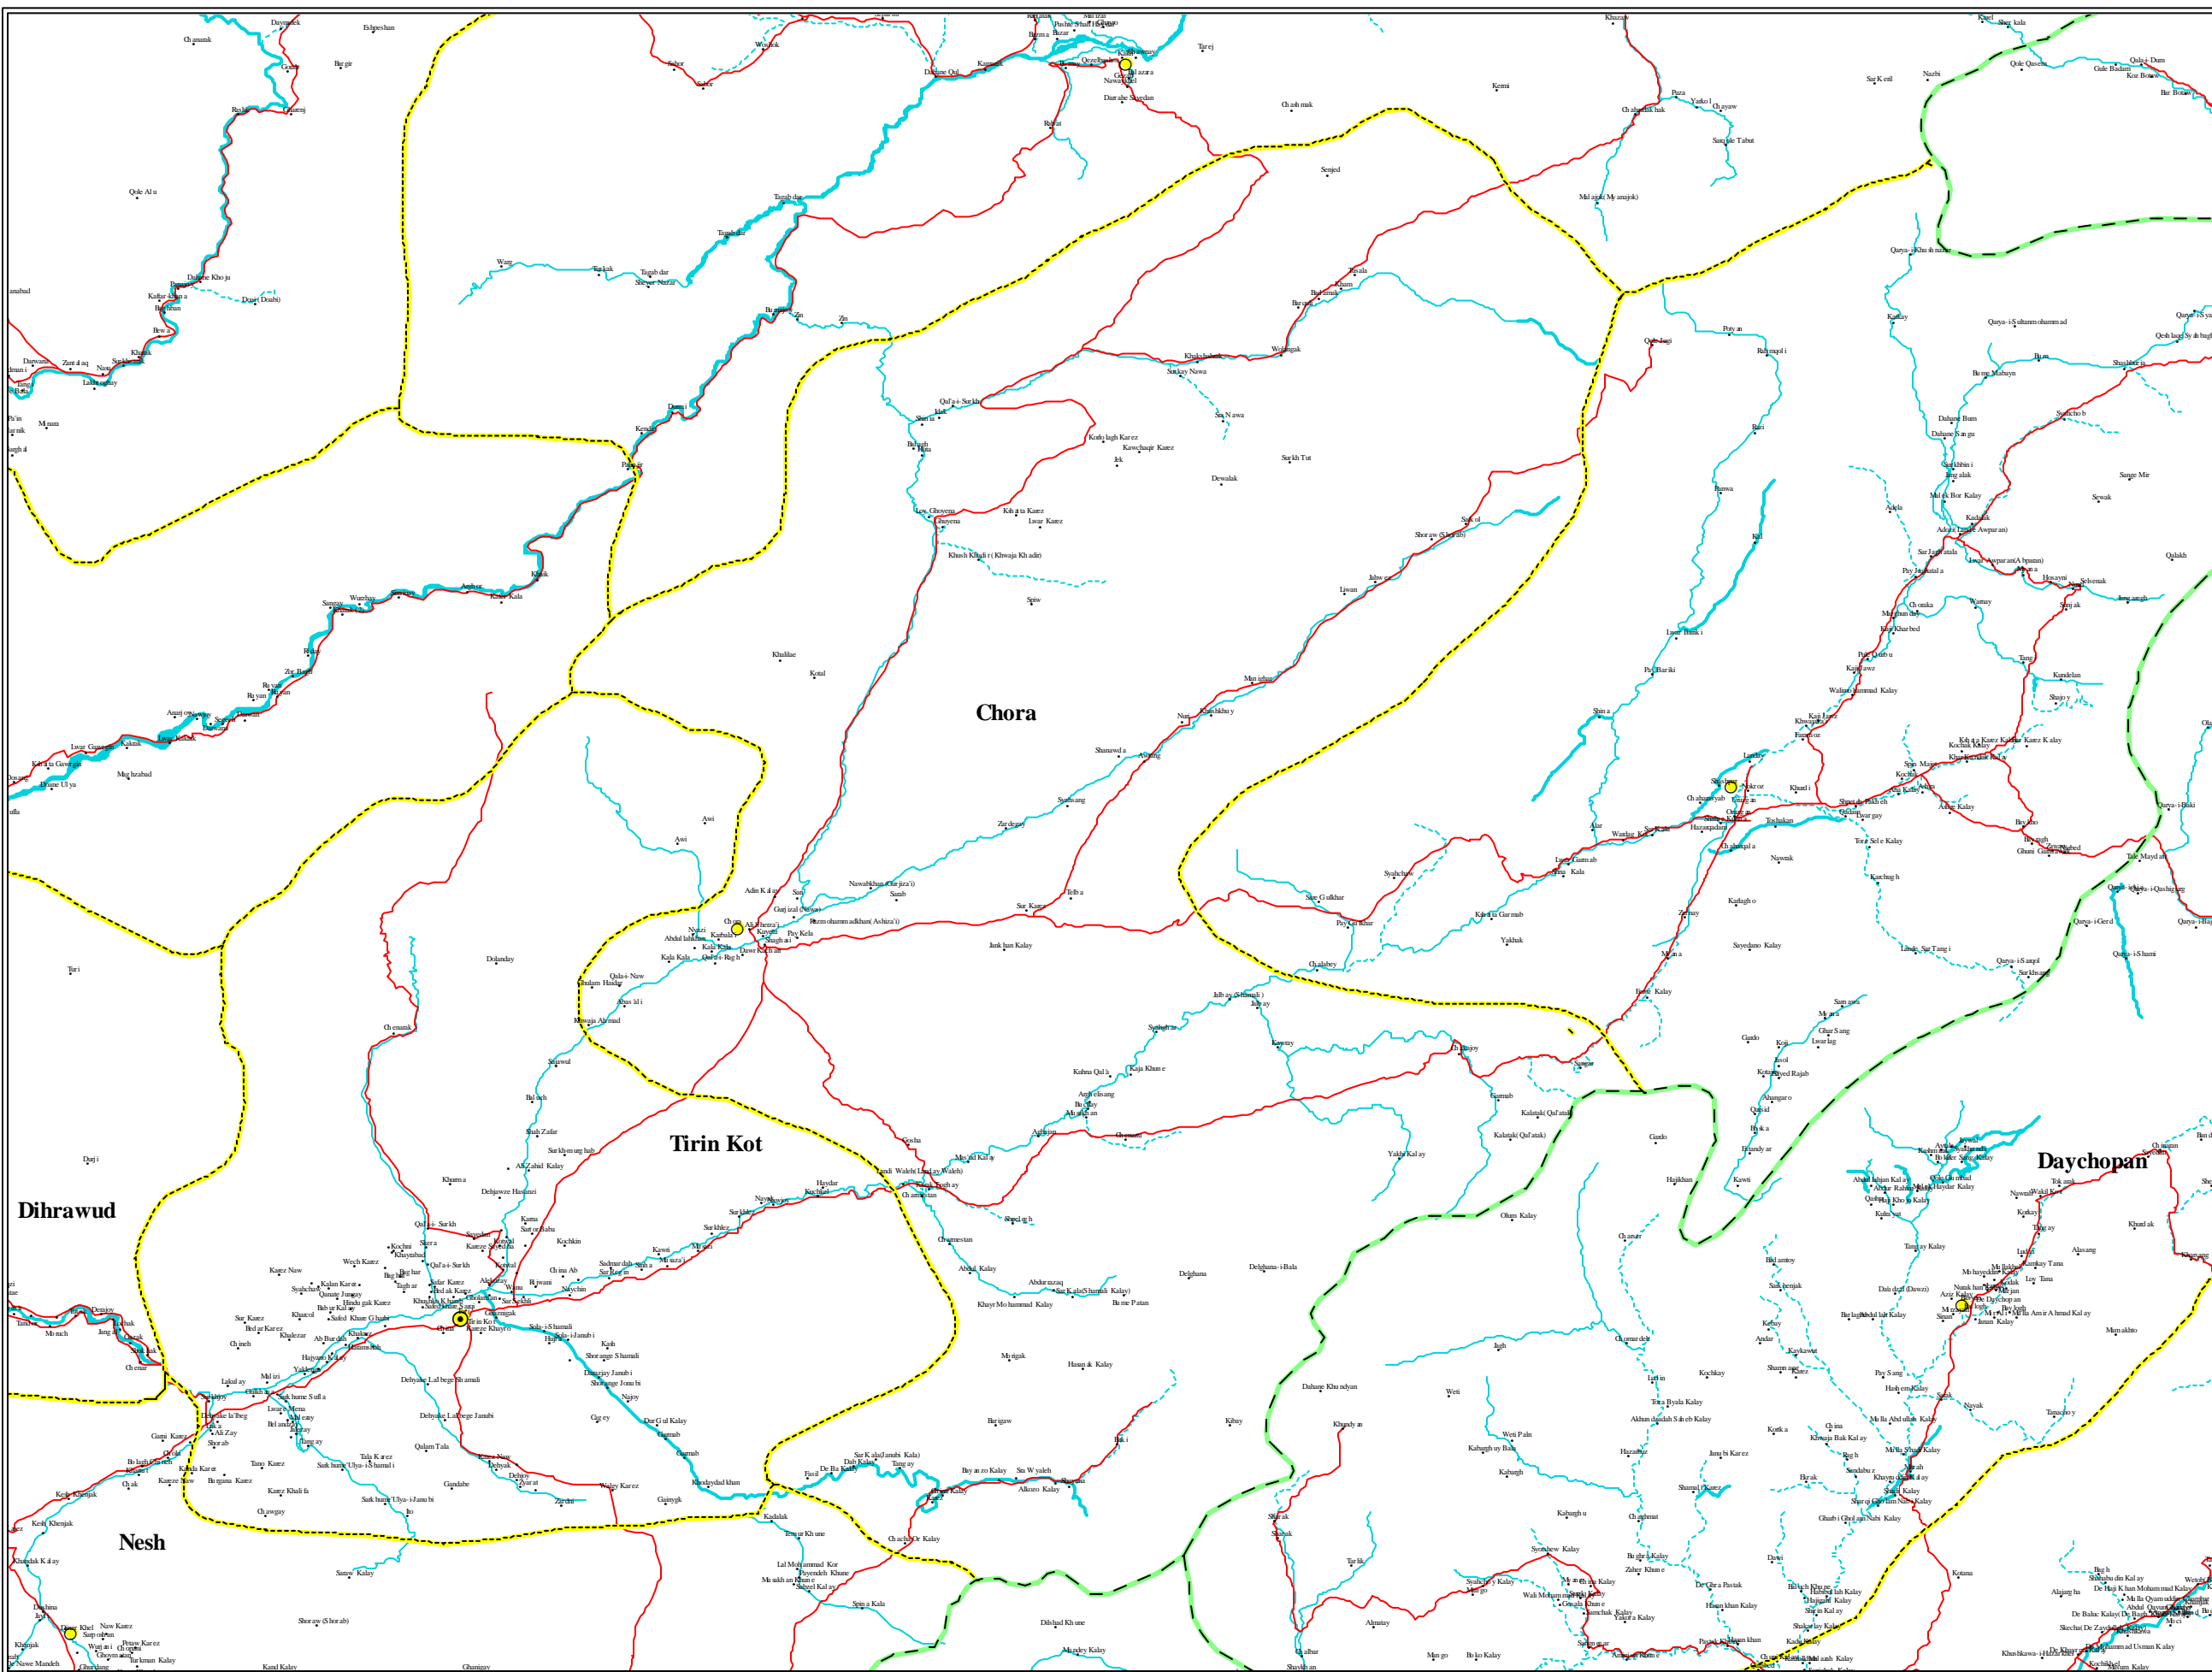

# CHORA DISTRICT

Located in  
Uruzgan Province

AIMS

### BOUNDARIES

- International
- Province
- District

### RIVERS

- Main Stream
- Stream
- Inermittent
- Lakes

## Location Diagram

N

10 0 10 20 30 40 50 Kilometers