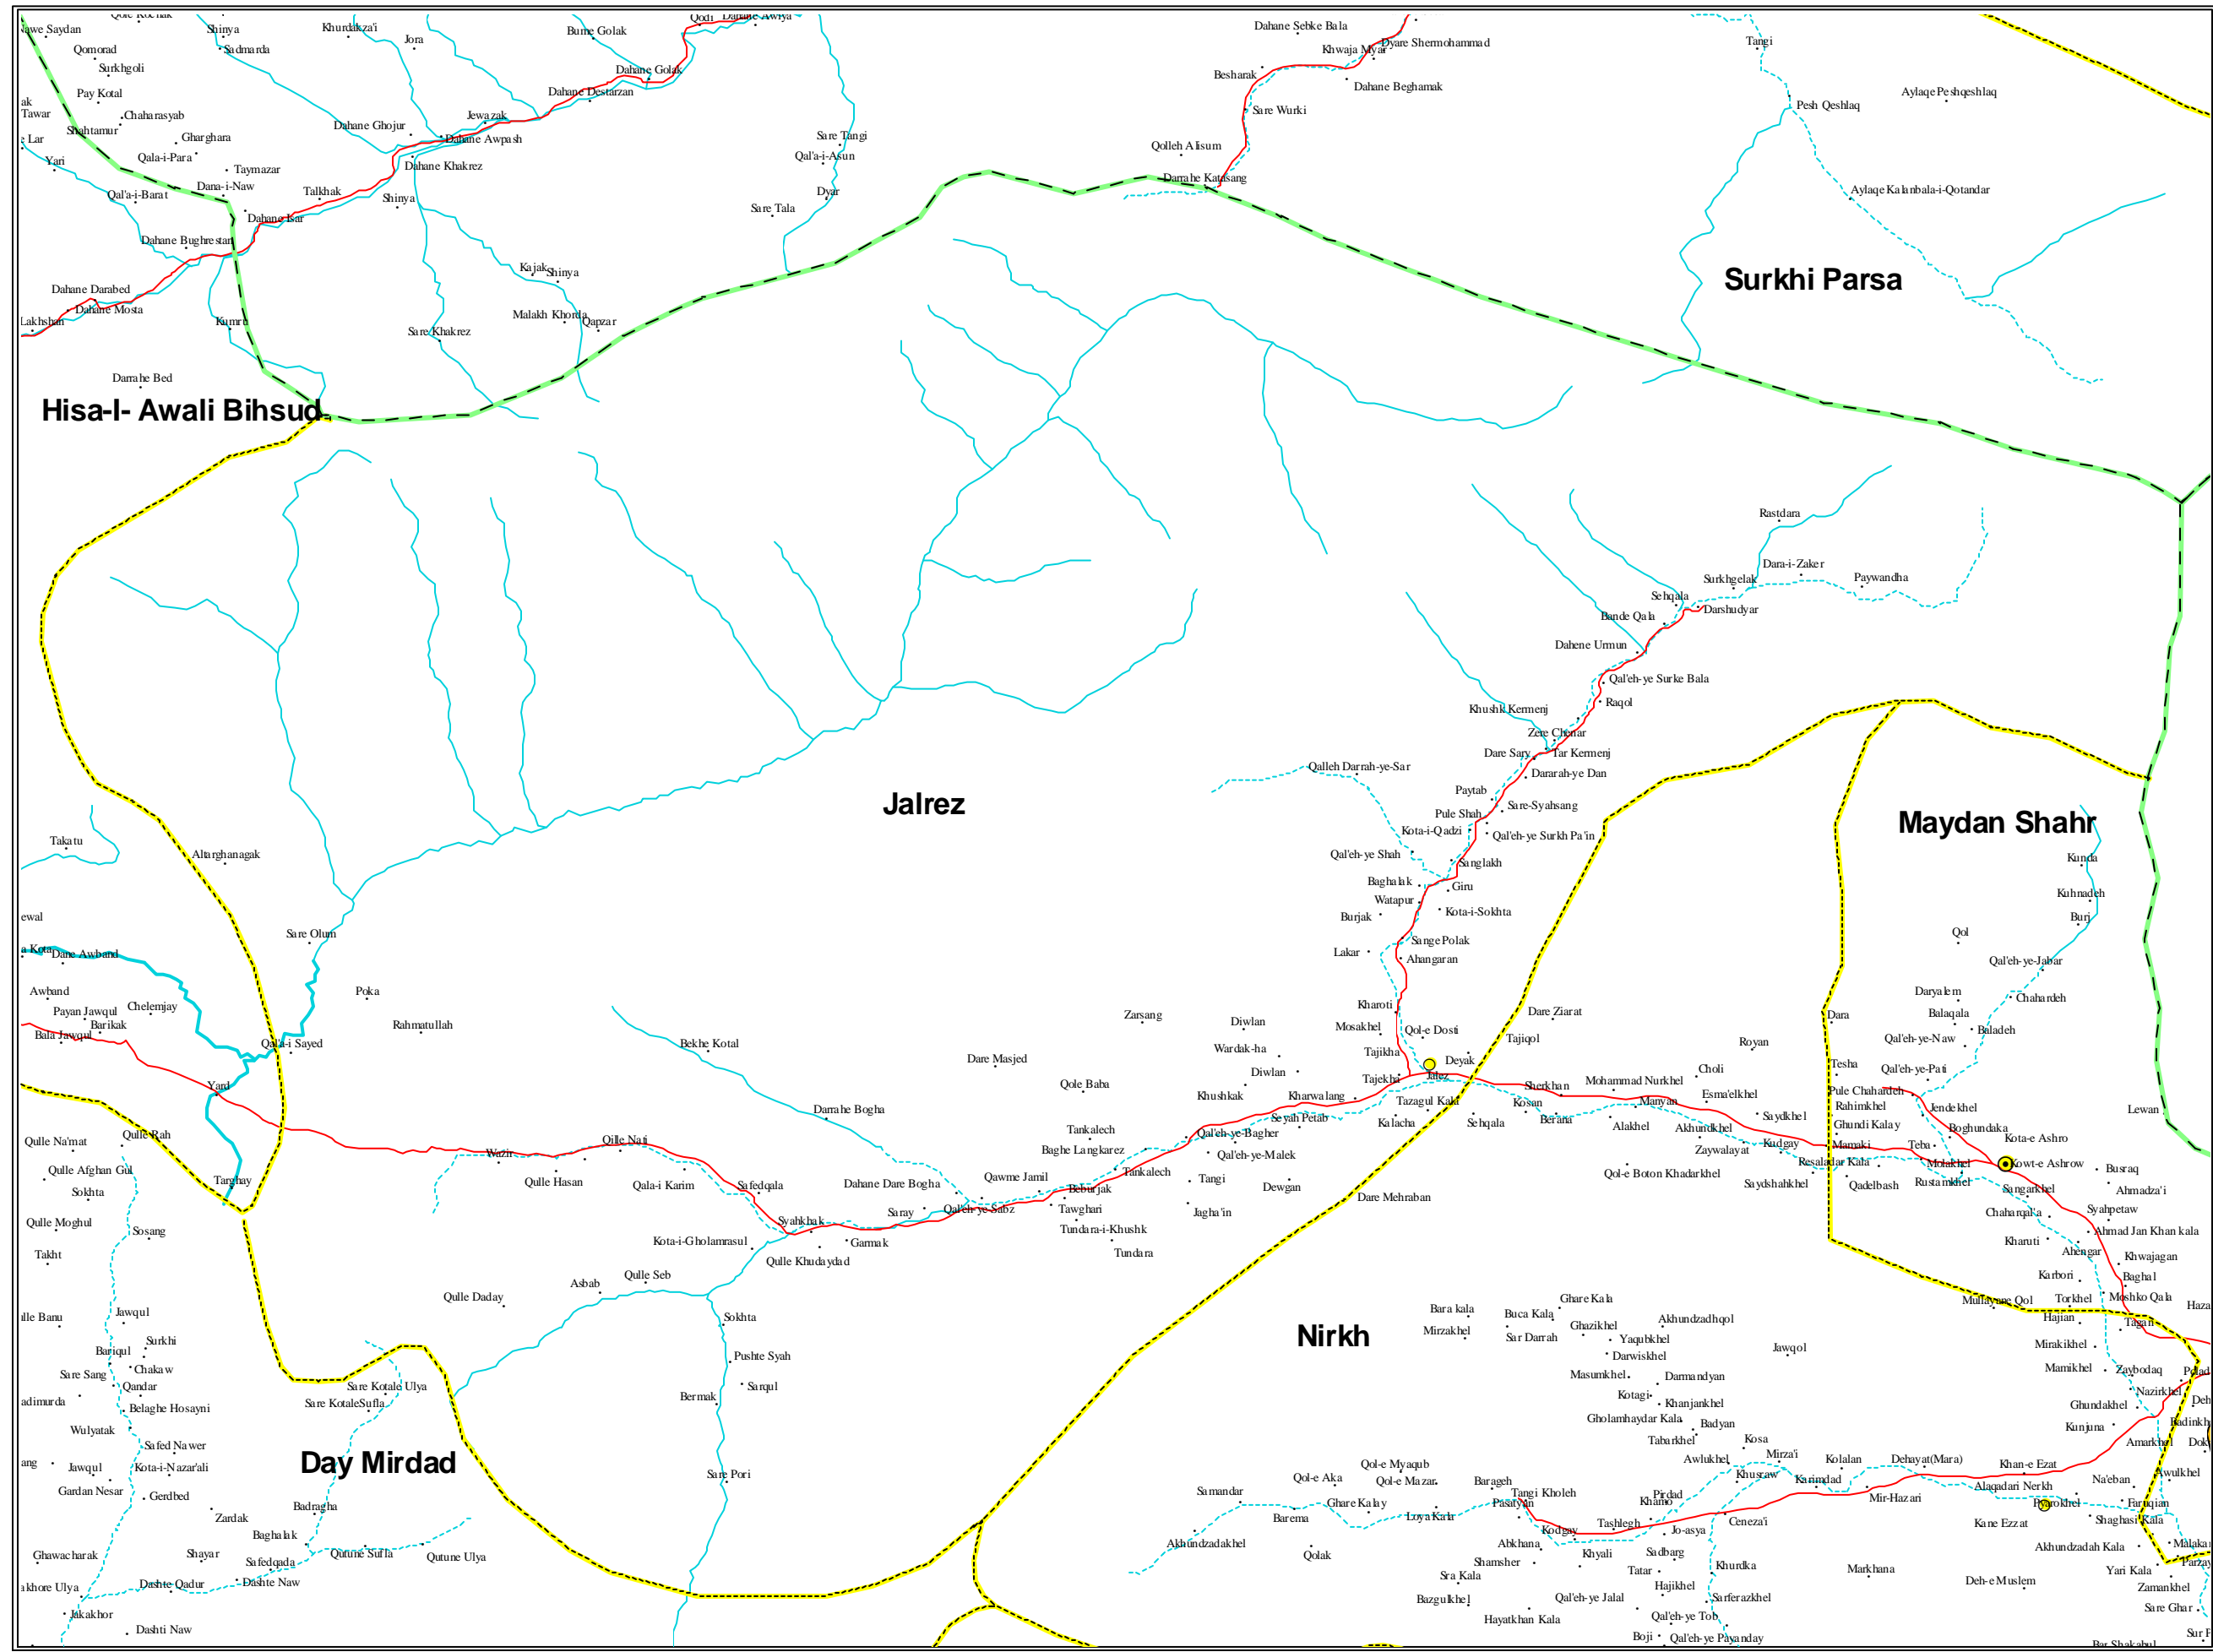

**JALREZ DISTRICT**  
Located in  
Wardak Province

**LEGEND**

**SETTLEMENTS**

- Capital
- Provincial Capital
- District Center
- Village

**BOUNDARIES**

- International
- Province
- District

**ROADS**

- All Weather Primary
- All Weather Secondary
- Track

**RIVERS**

- Main
- Stream
- Inermittent
- Lakes

**NOTE:**

Administrative boundaries are 32 province-329 district model.

The boundaries and names on the maps do not imply official endorsement or acceptance by the United Nations.