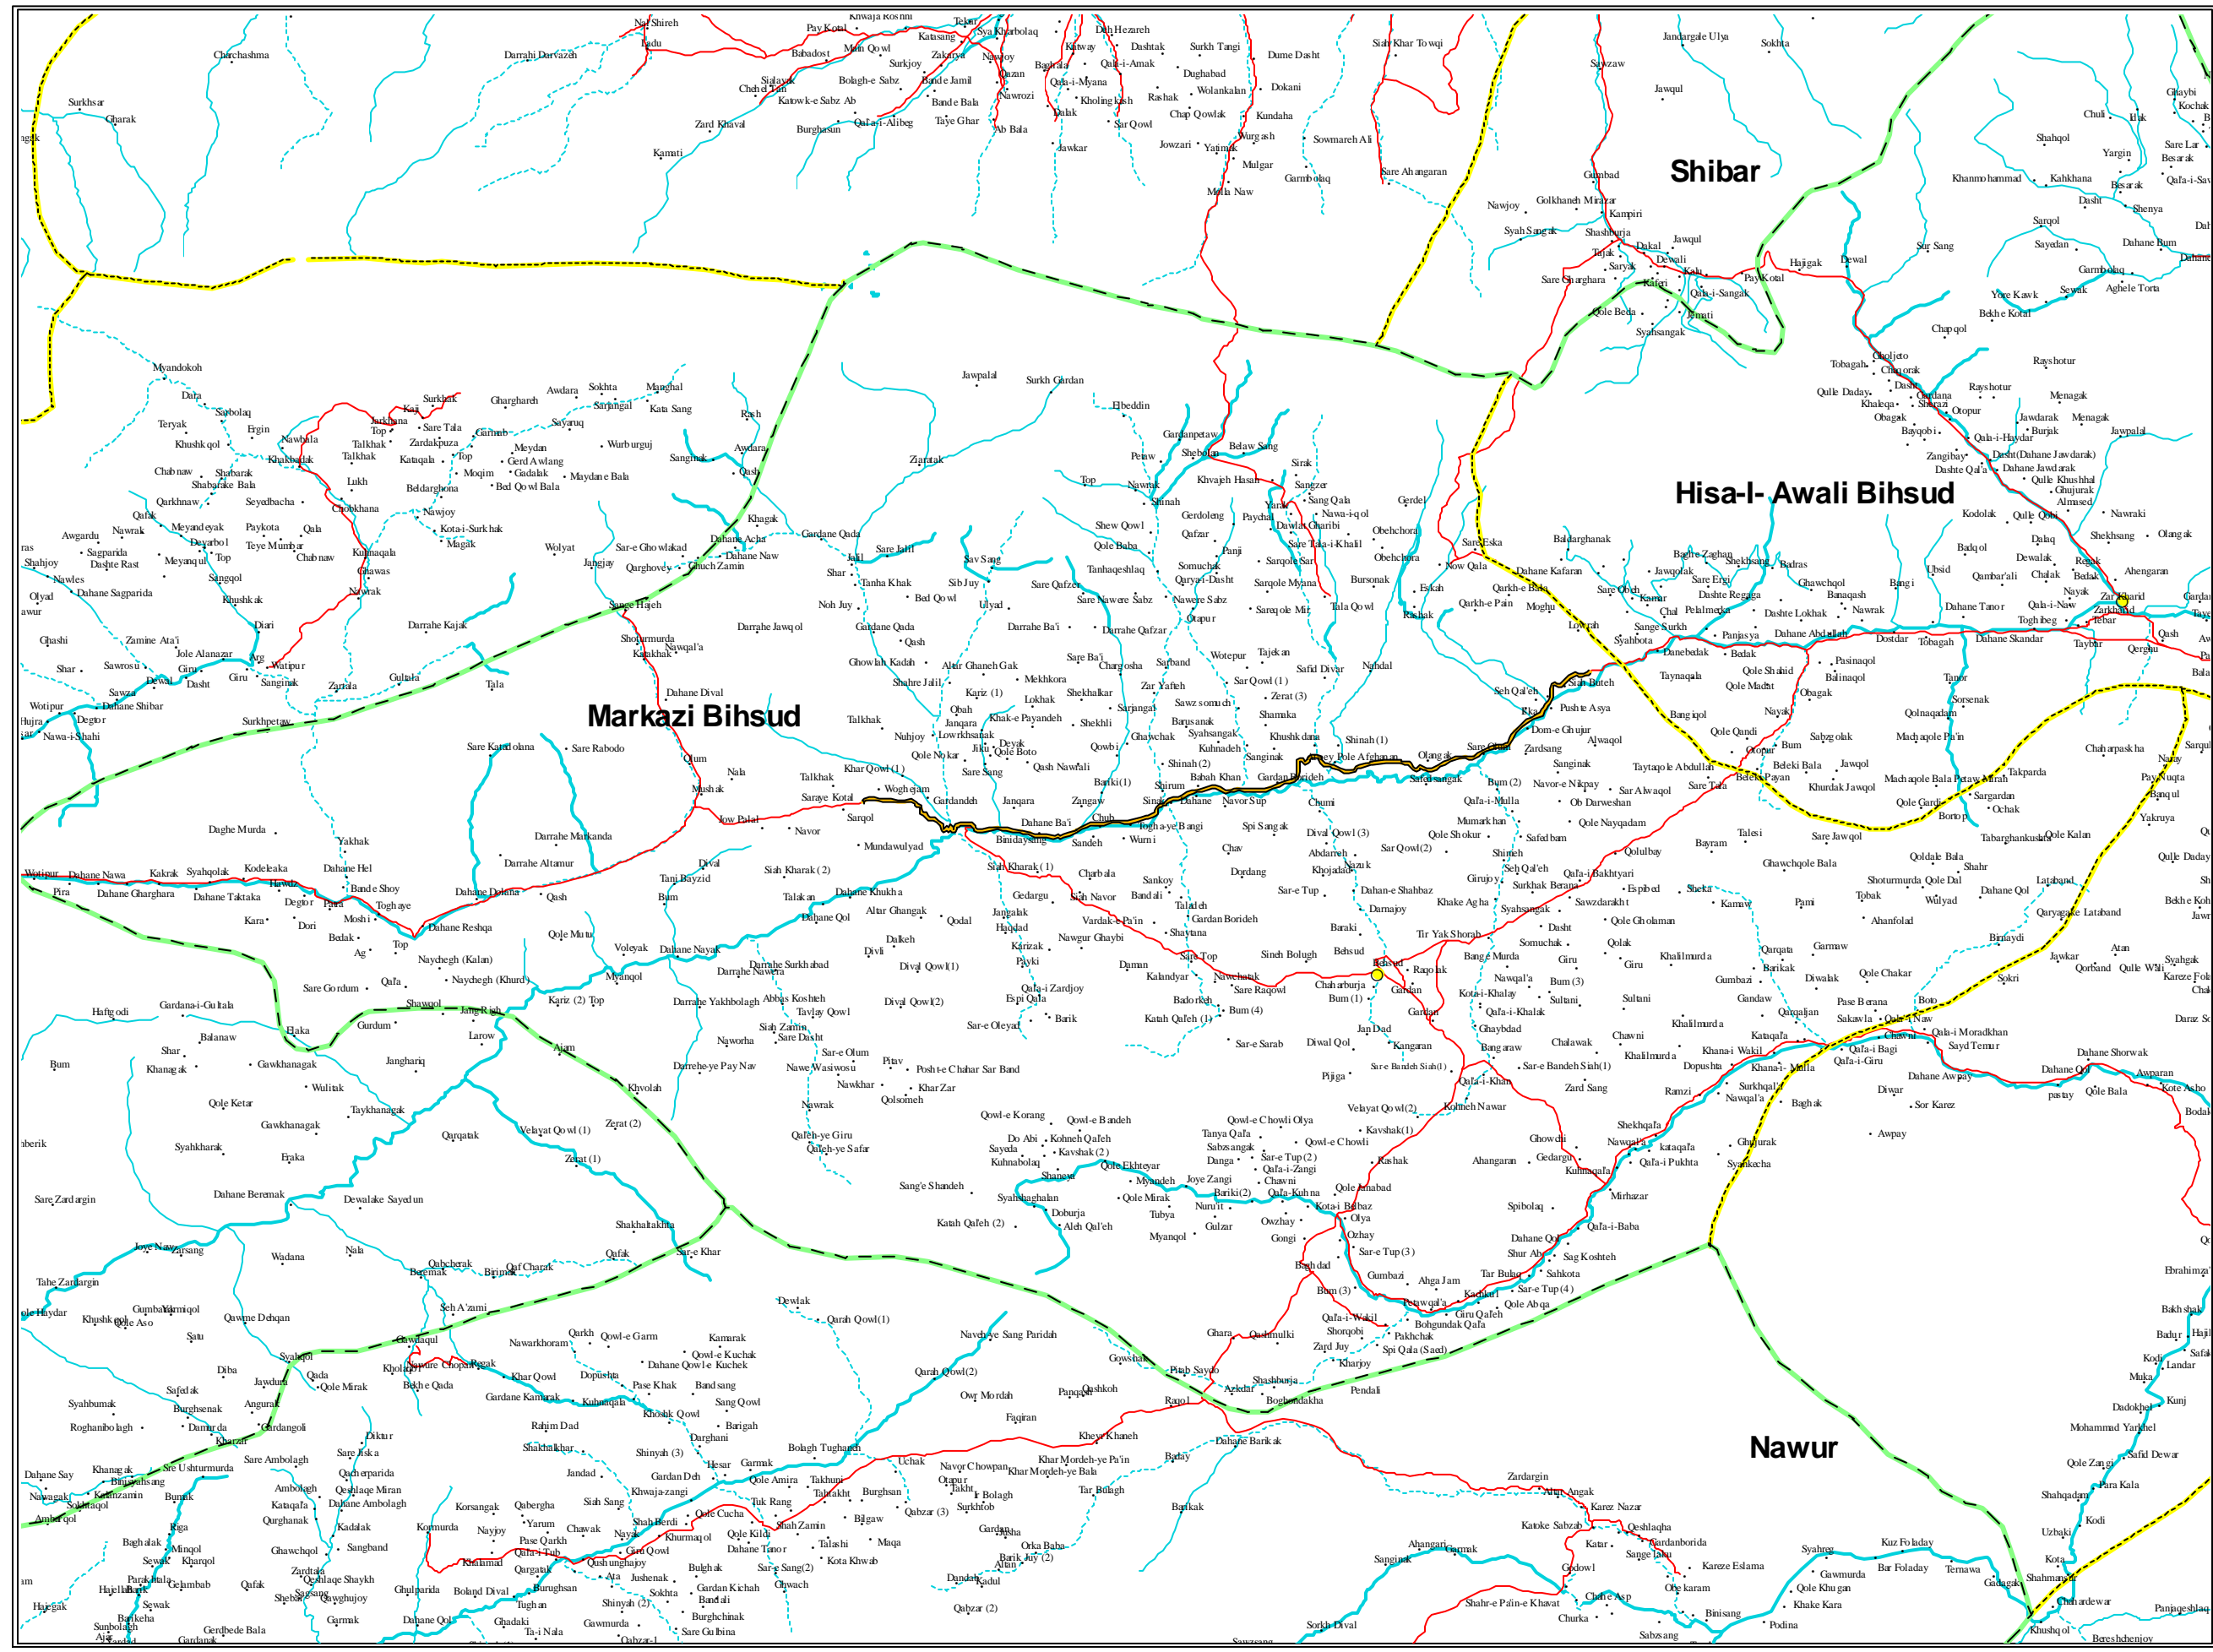

MARKAZI BIHSUD DISTRICT
 Located in
 Wardak Province

LEGEND

SETTLEMENTS

- Capital
- Provincial Capital
- District Center
- Village

BOUNDARIES

- International
- Province
- District

ROADS

- All Weather Primary
- All Weather Secondary
- Track

RIVERS

- Main Stream
- Stream
- Inermittent

LAKES

NOTE:

Administrative boundaries are 32 province-329 district model.

The boundaries and names on the maps do not imply official endorsement or acceptance by the United Nations.