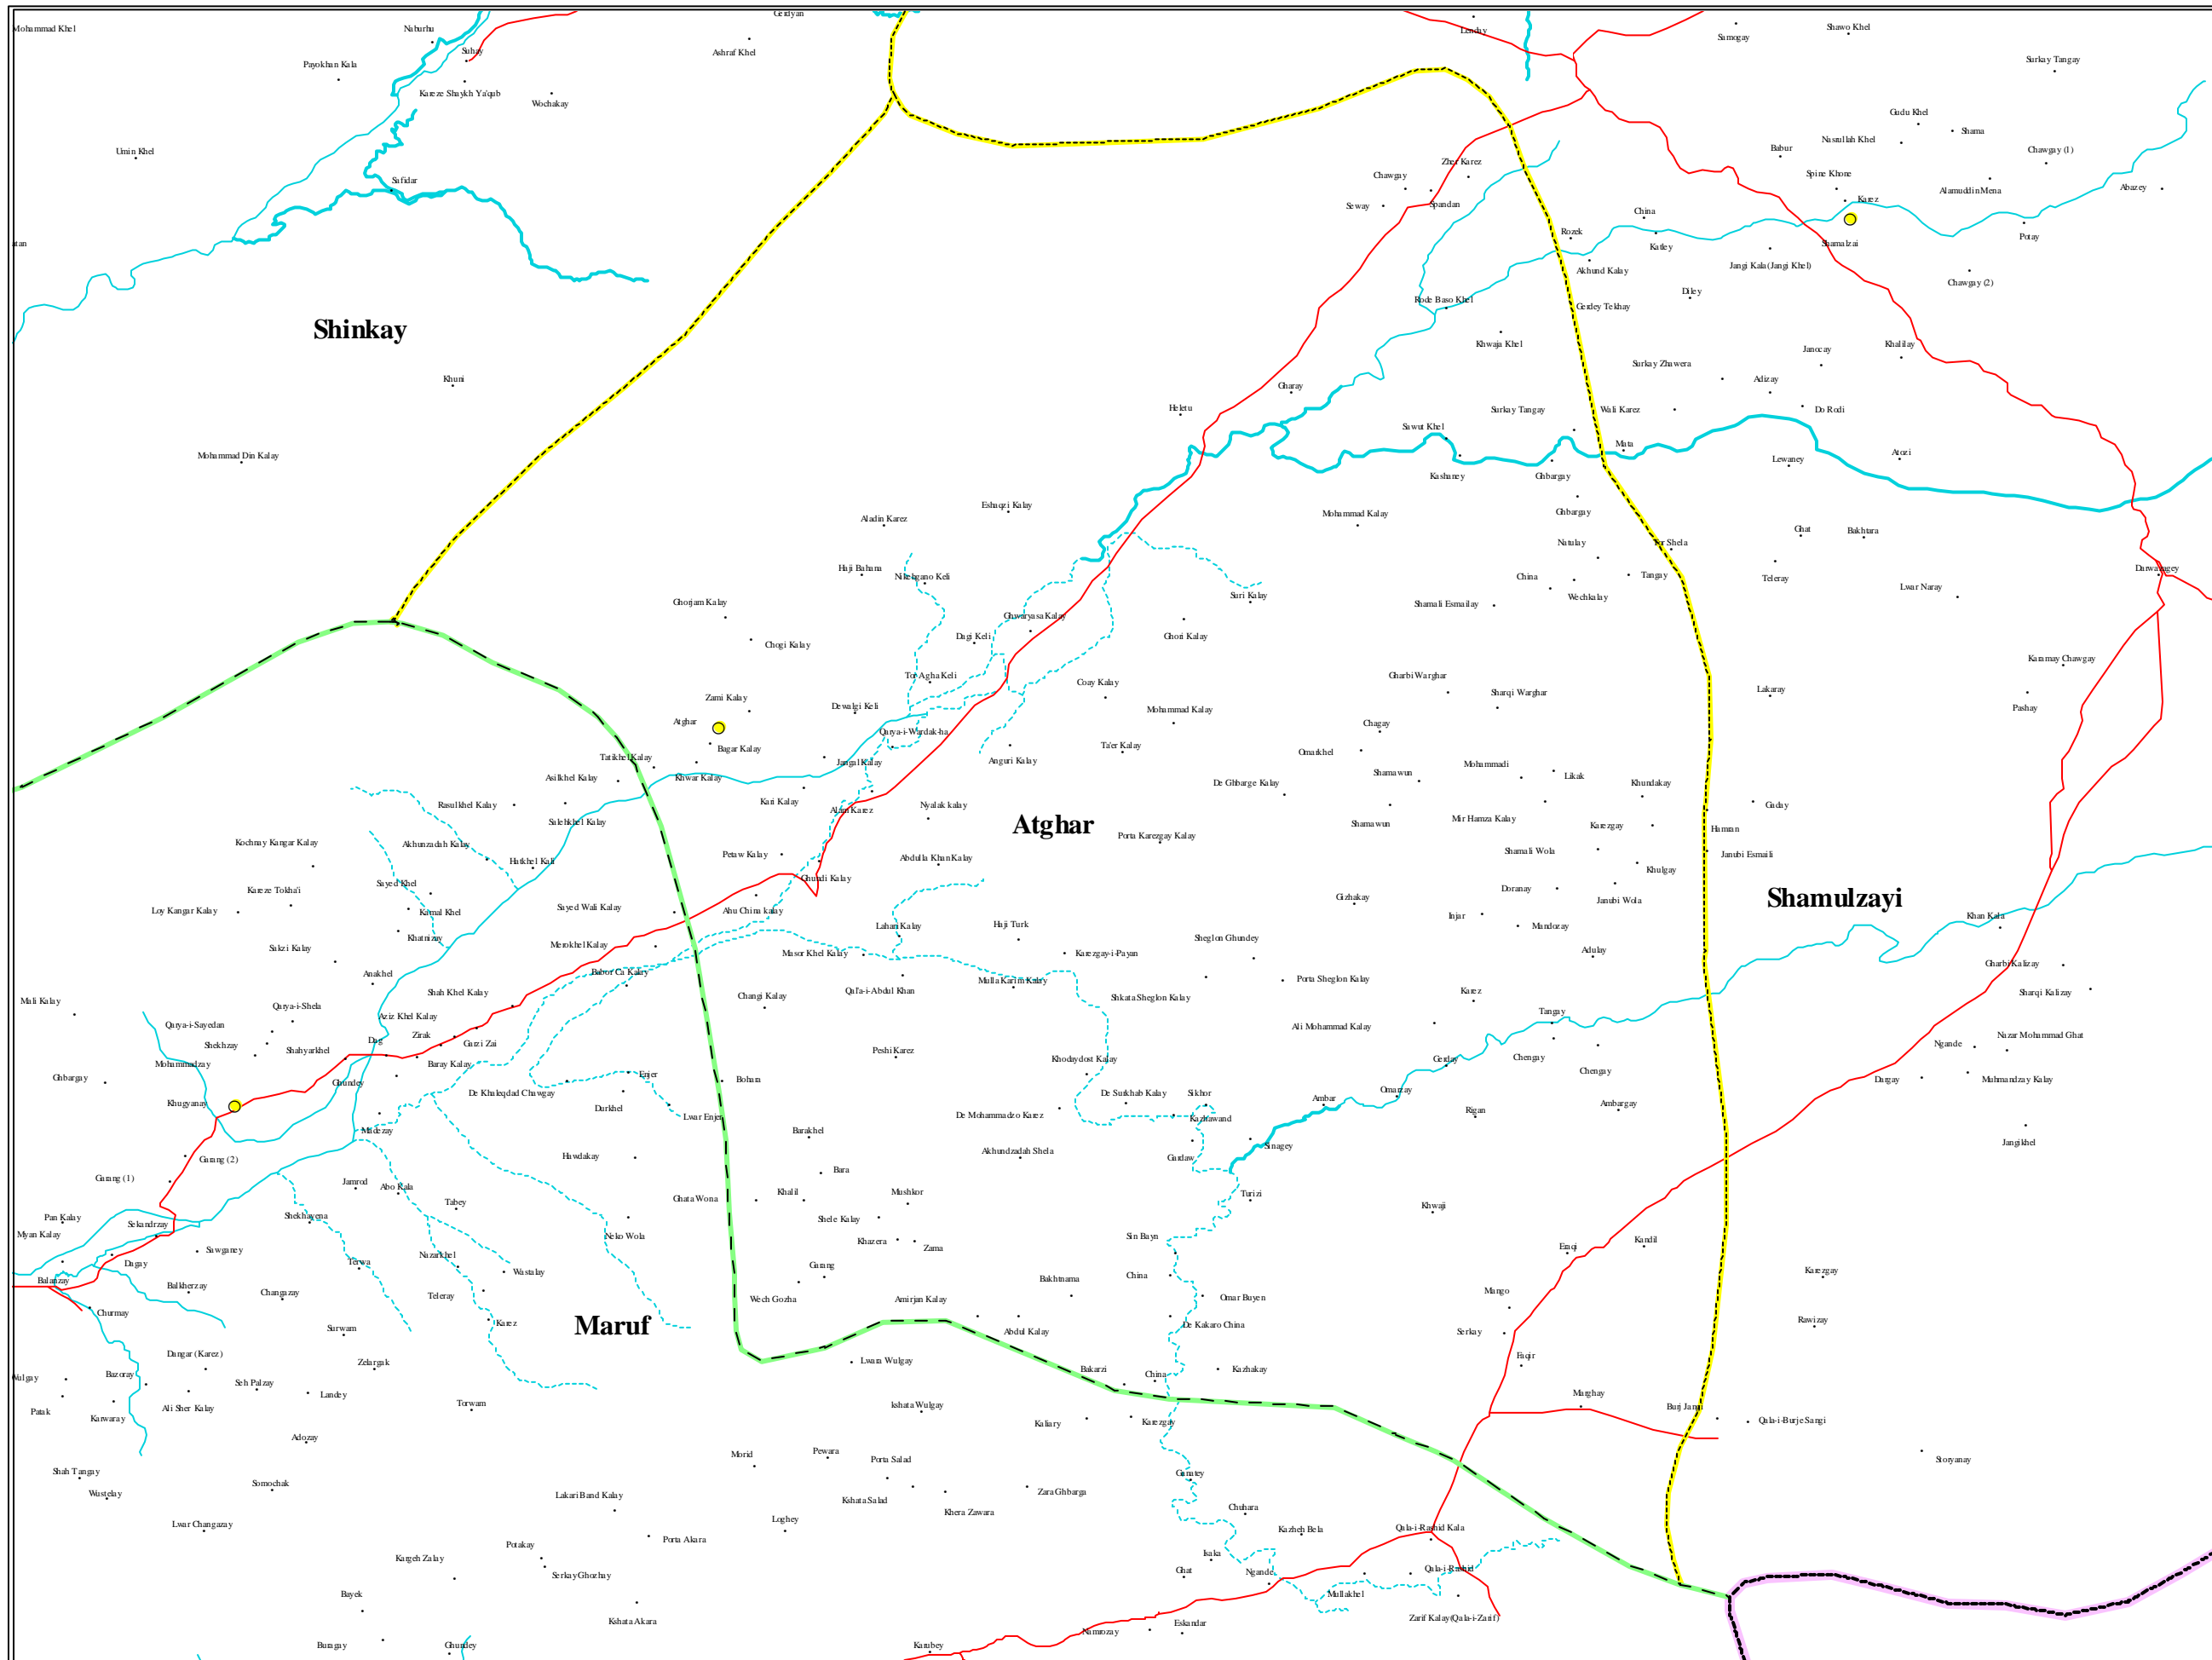

ATGHAR DISTRICT

Located in
Zabul Province

AIMS

LEGEND

SETTLEMENTS

- Capital
- Provincial Capital
- District Center
- Village

BOUNDARIES

- International
- Province
- District

ROADS

- All Weather Primary
- All Weather Secondary
- Track

RIVERS

- Main
- Stream
- Intermittent
- Lakes

NOTE:

Administrative boundaries are 32 province-329 district model.

The boundaries and names on the maps do not imply official endorsement or acceptance by the United Nations.

For further information contact AIMS
e-mail: info@hic.org.pk

DATED: MAY 2002

Location Diagram

3 0 3 6 9 Kilometers