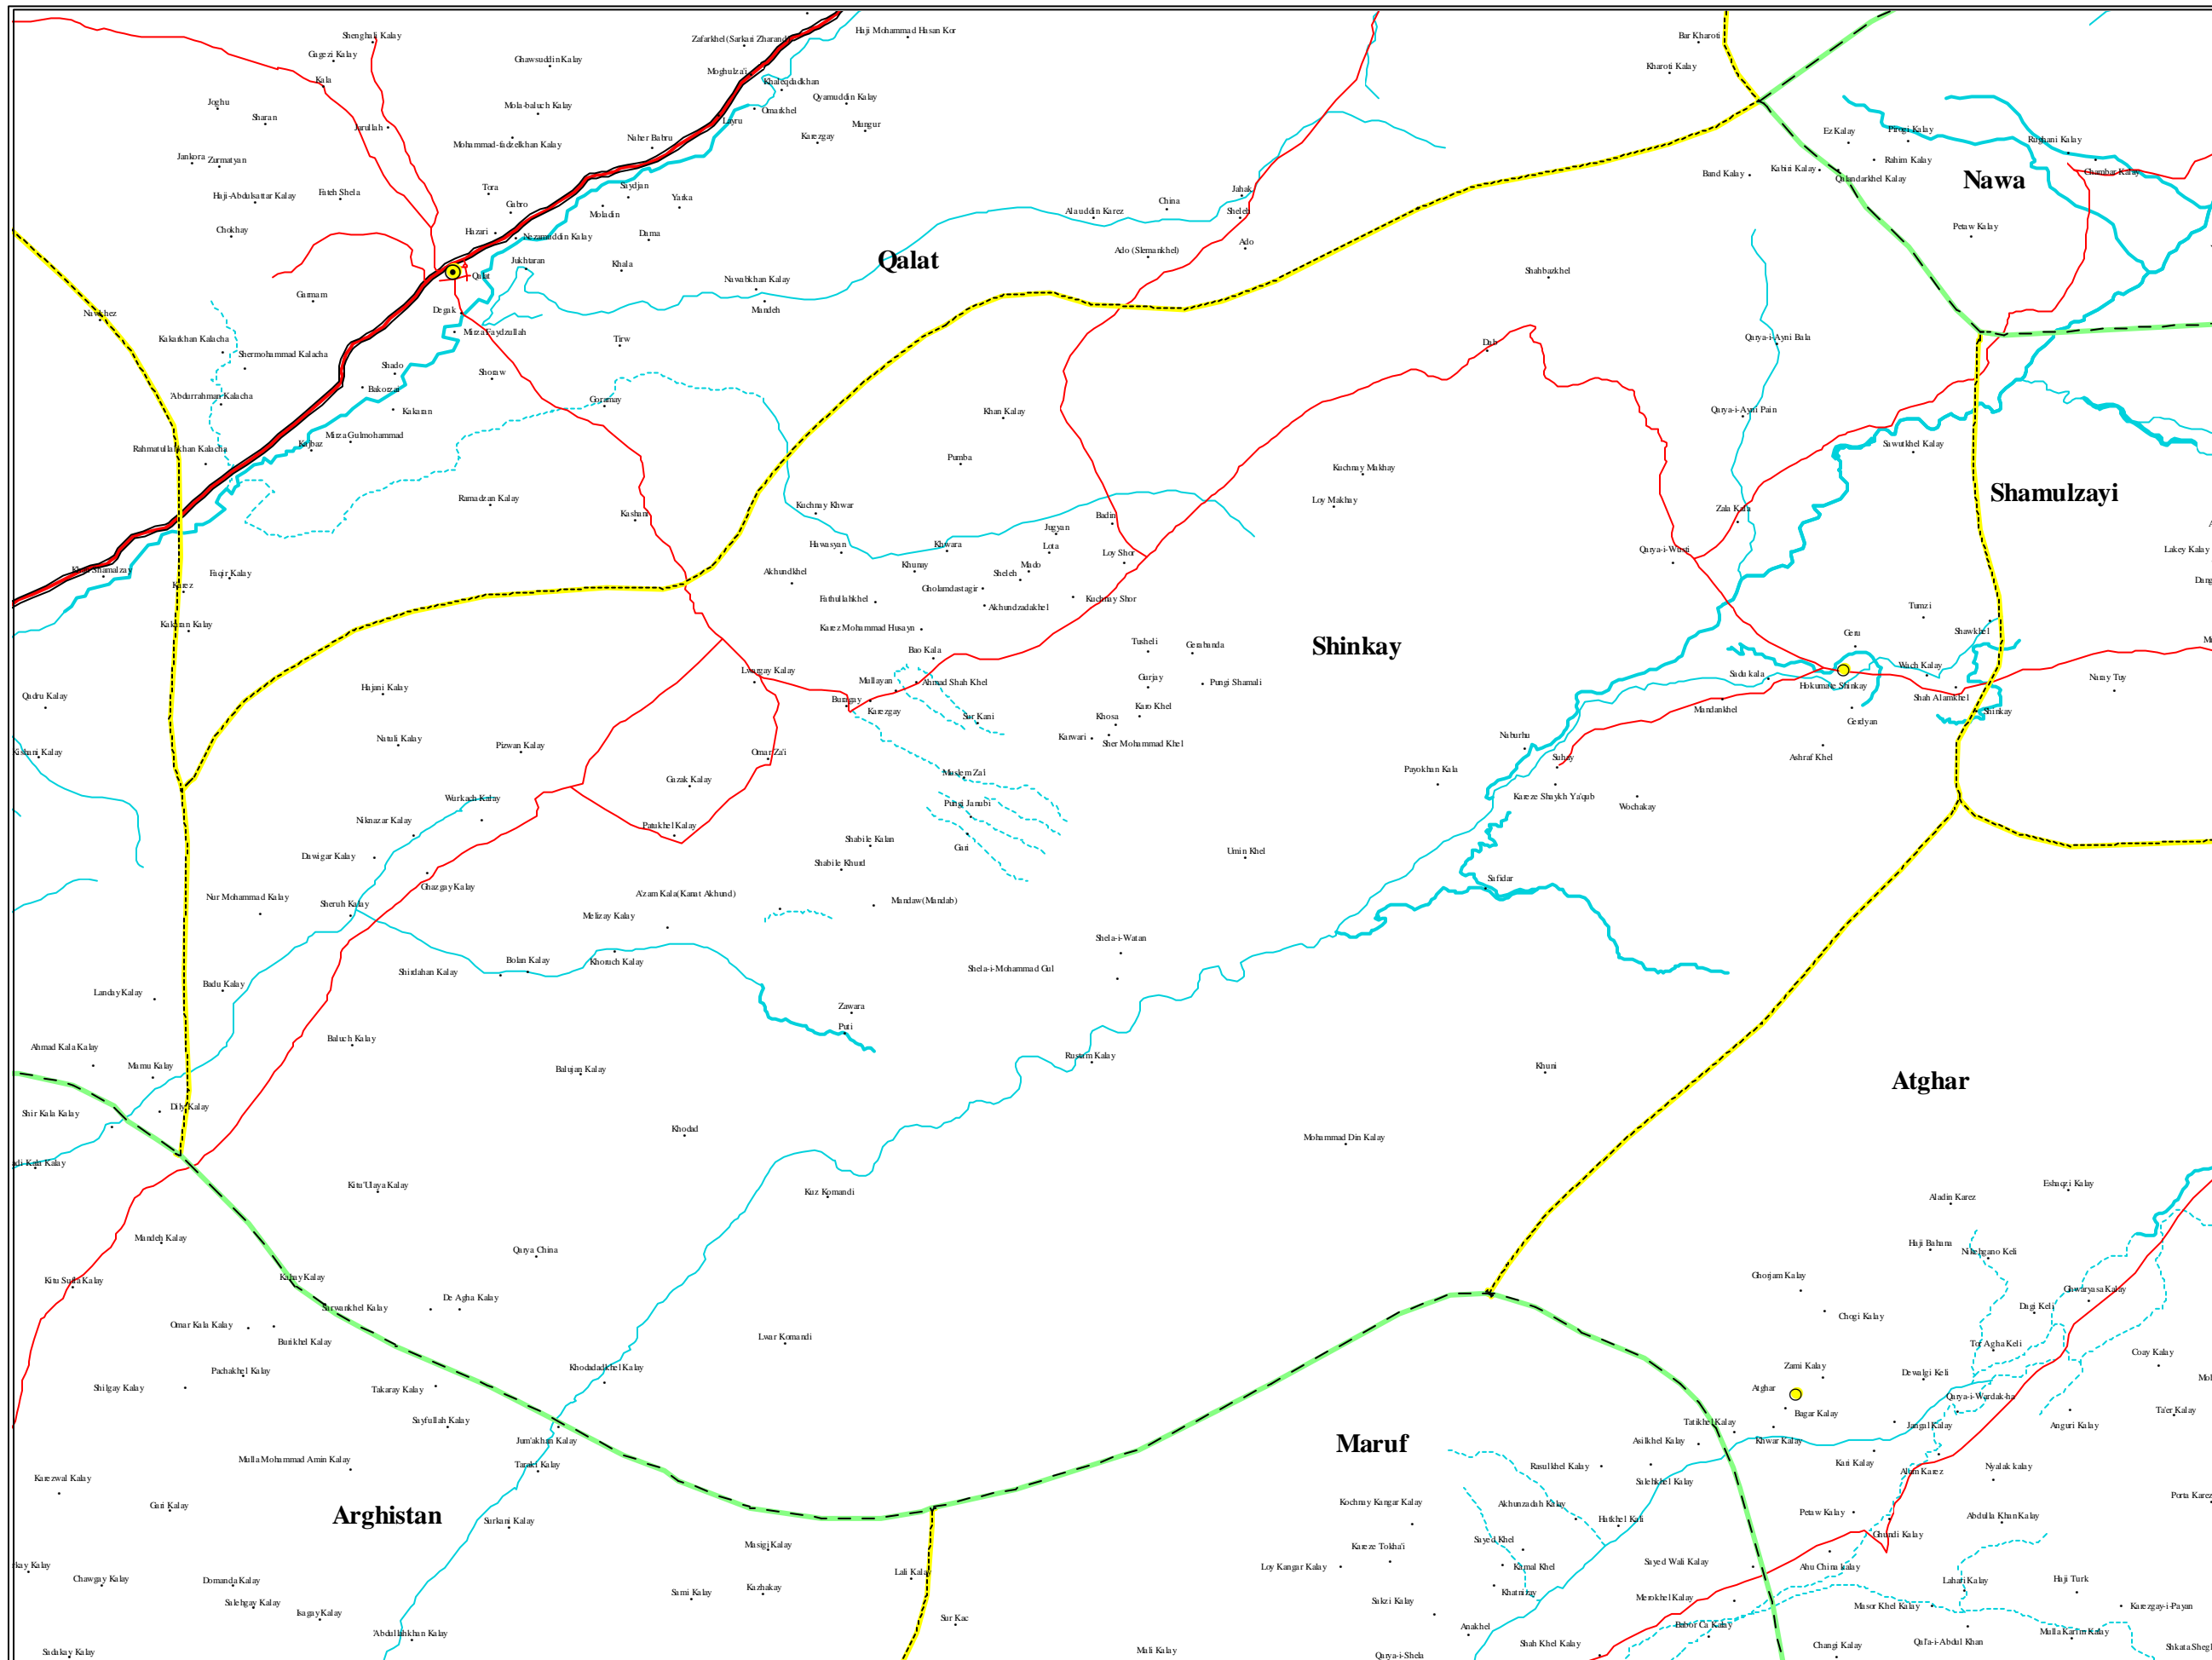

SHINKAY DISTRICT

Located in
Zabul Province

AIMS

LEGEND

SETTLEMENTS

- Capital
- Provincial Capital
- District Center
- Village

BOUNDARIES

- International
- Province
- District

ROADS

- All Weather Primary
- All Weather Secondary
- Track

RIVERS

- Main
- Stream
- Inermittent
- Lakes

NOTE:

Administrative boundaries are 32 province-329 district model.

The boundaries and names on the maps do not imply official endorsement or acceptance by the United Nations.

For further information contact AIMS
e-mail: info@hic.org.pk

DATED: MAY 2002

Location Diagram

N

3 0 3 6 9 Kilometers